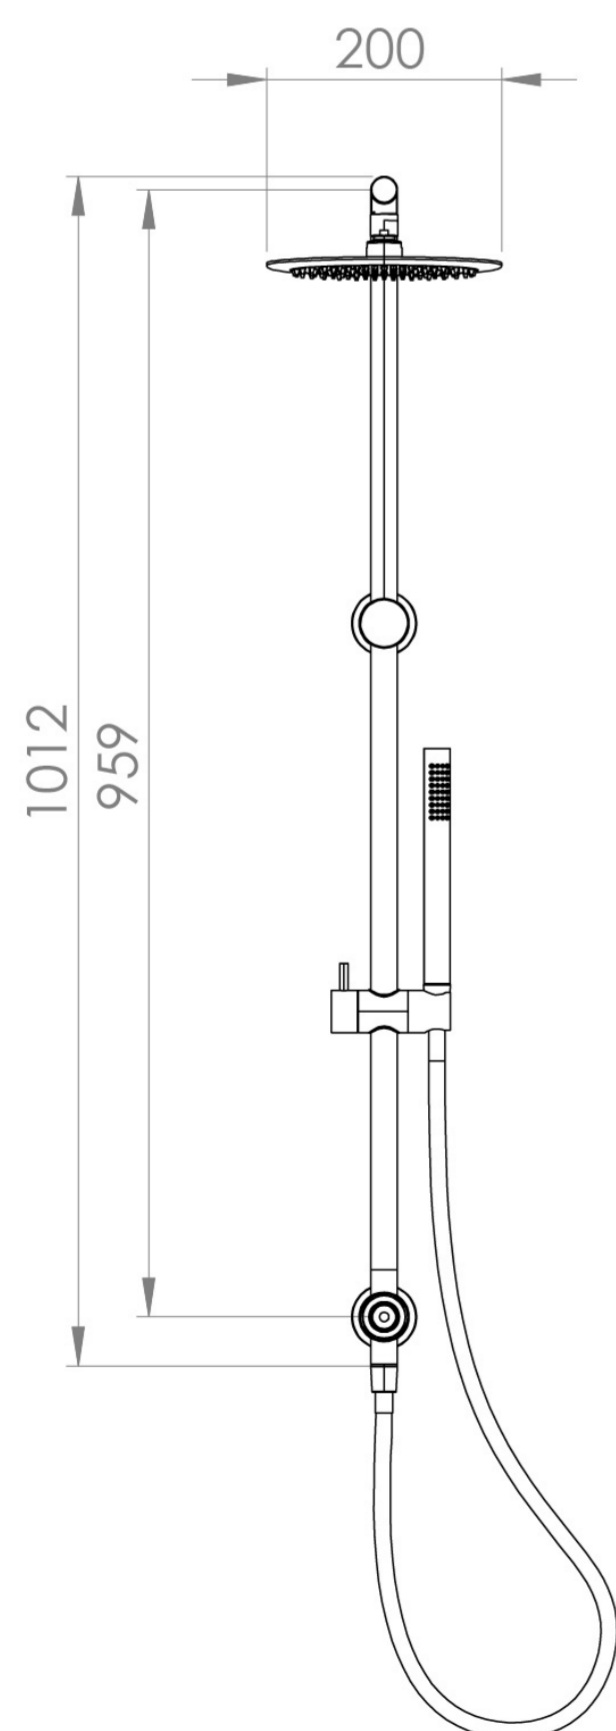

COS RIGID RISER KIT WITH 2 WAY DIVERTER OUTLET - BRUSHED NICKEL

PRODUCT INFORMATION

| | |
|-----------------------|---|
| Finish: | Brushed Nickel (PVD) |
| Guarantee | 5 years |
| Outlets | 2 |
| Other Features | Paired with Saneux Concealed Valves (VB019 / VB020 / VB021 / VB022) |

Product Code: COSDP01.BN

DESCRIPTION

The Cos Rigid Riser Shower Kit, featuring a concealed outlet elbow and diverter, is available in a range of finishes: chrome, brushed brass, brushed bronze, brushed nickel, and satin black.

TECHNICAL DRAWING

FLOW RATE

- 1 Bar - Flowrate: 5.57 l/min
- 2 Bar - Flowrate: 7.23 l/min
- 3 Bar - Flowrate: 7.2 l/min
- 5 Bar - Flowrate: 8.57 l/min

Saneux reserves the right to alter the specifications and product range without prior notice. Dimensions are given as a guide only. Dimensions should not be used for surrounding furniture, fixtures and fittings until the product is on site.

<https://saneux.com/products/cos-rigid-riser-kit-with-2-way-diverter-outlet-brushed-nickel>