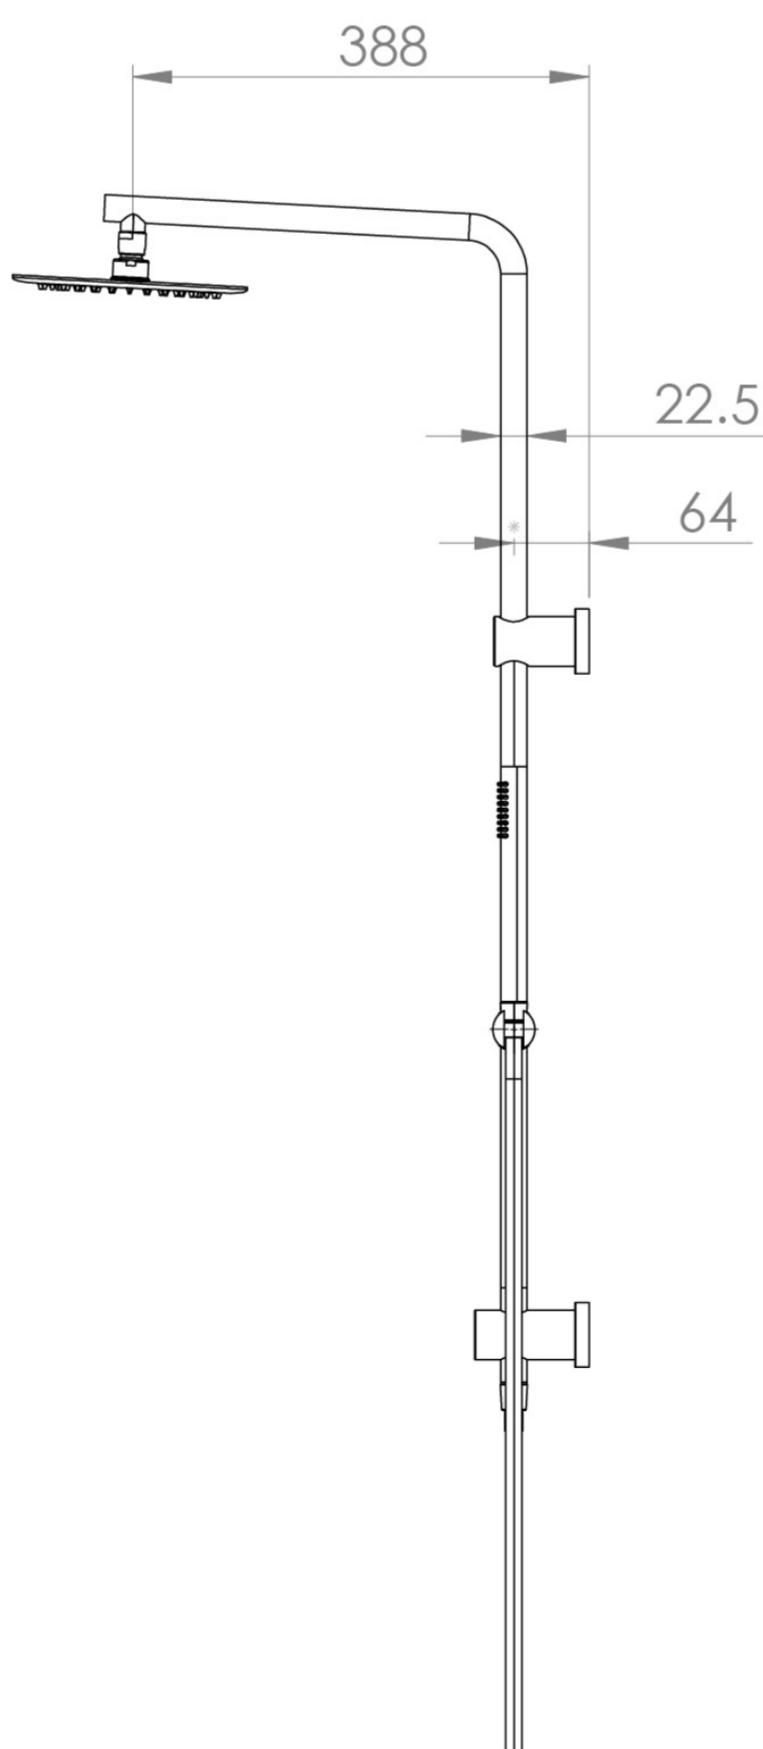

# COS RIGID RISER KIT WITH 2 WAY DIVERTER OUTLET - BRUSHED NICKEL

## PRODUCT INFORMATION

<b>Finish:</b>	Brushed Nickel (PVD)
<b>Guarantee</b>	5 years
<b>Outlets</b>	2
<b>Other Features</b>	Paired with Saneux Concealed Valves (VB019 / VB020 / VB021 / VB022)

**Product Code:** COSDP01.BN

## DESCRIPTION

The Cos Rigid Riser Shower Kit, featuring a concealed outlet elbow and diverter, is available in a range of finishes: chrome, brushed brass, brushed bronze, brushed nickel, and satin black.

## FLOW RATE

- 1 Bar - Flowrate: 5.57 l/min
- 2 Bar - Flowrate: 7.23 l/min
- 3 Bar - Flowrate: 7.2 l/min
- 5 Bar - Flowrate: 8.57 l/min

Saneux reserves the right to alter the specifications and product range without prior notice. Dimensions are given as a guide only. Dimensions should not be used for surrounding furniture, fixtures and fittings until the product is on site.