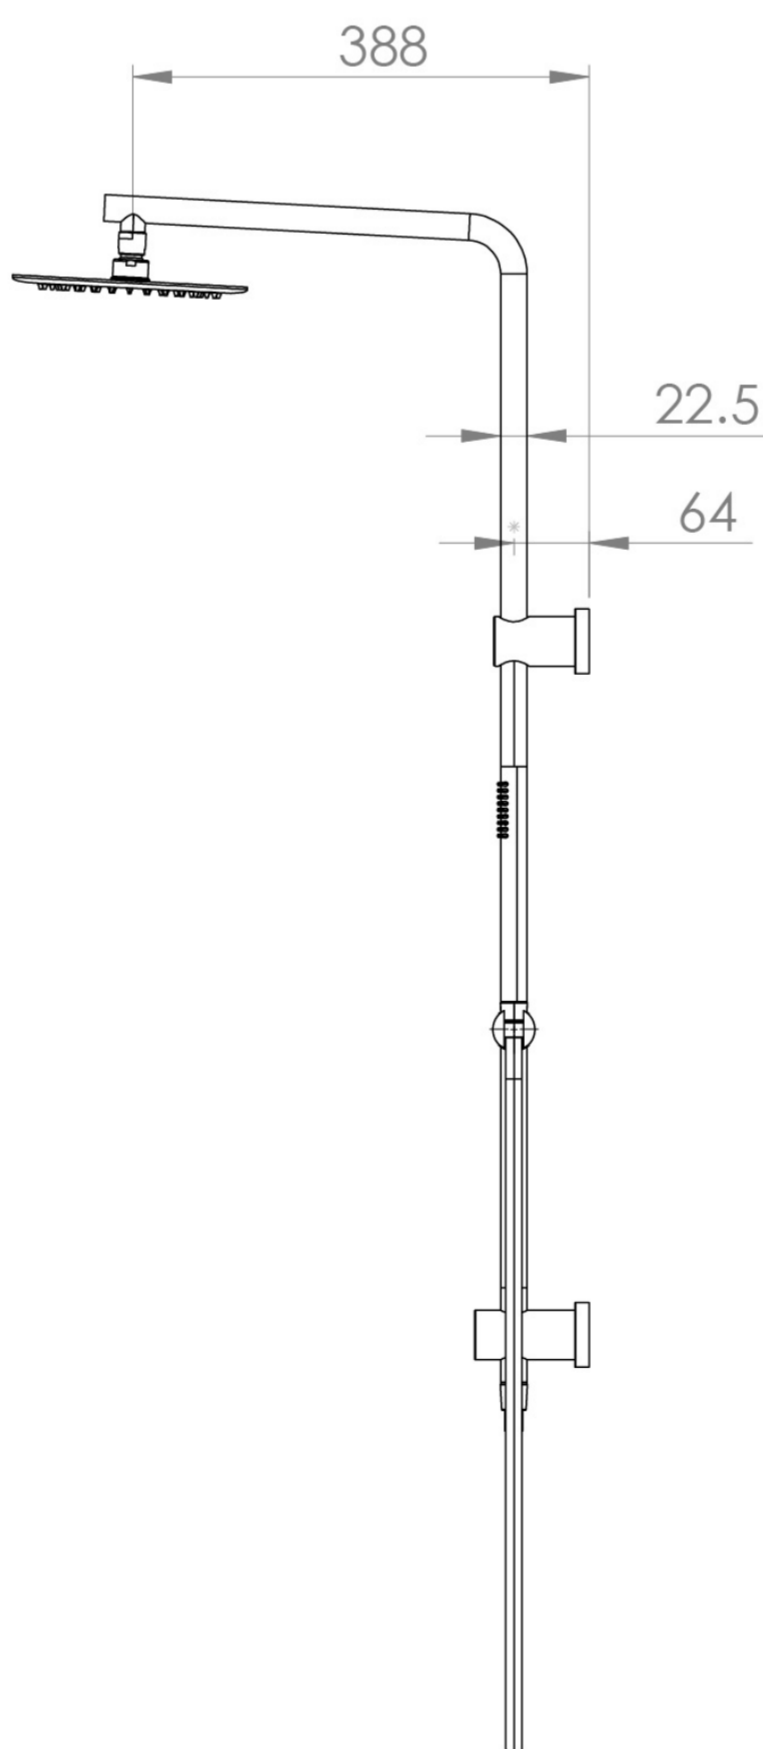

COS RIGID RISER KIT WITH 2 WAY DIVERTER OUTLET - BRUSHED NICKEL

PRODUCT INFORMATION

| | |
|-----------------------|---|
| Finish: | Brushed Nickel (PVD) |
| Guarantee | 5 years |
| Outlets | 2 |
| Other Features | Paired with Saneux Concealed Valves (VB019 / VB020 / VB021 / VB022) |

Product Code: COSDP01.BN

DESCRIPTION

The Cos Rigid Riser Shower Kit, featuring a concealed outlet elbow and diverter, is available in a range of finishes: chrome, brushed brass, brushed bronze, brushed nickel, and satin black.

TECHNICAL DRAWING

FLOW RATE

- 1 Bar - Flowrate: 5.57 l/min
- 2 Bar - Flowrate: 7.23 l/min
- 3 Bar - Flowrate: 7.2 l/min
- 5 Bar - Flowrate: 8.57 l/min

Saneux reserves the right to alter the specifications and product range without prior notice. Dimensions are given as a guide only. Dimensions should not be used for surrounding furniture, fixtures and fittings until the product is on site.

<https://saneux.com/products/cos-rigid-riser-kit-with-2-way-diverter-outlet-brushed-nickel>