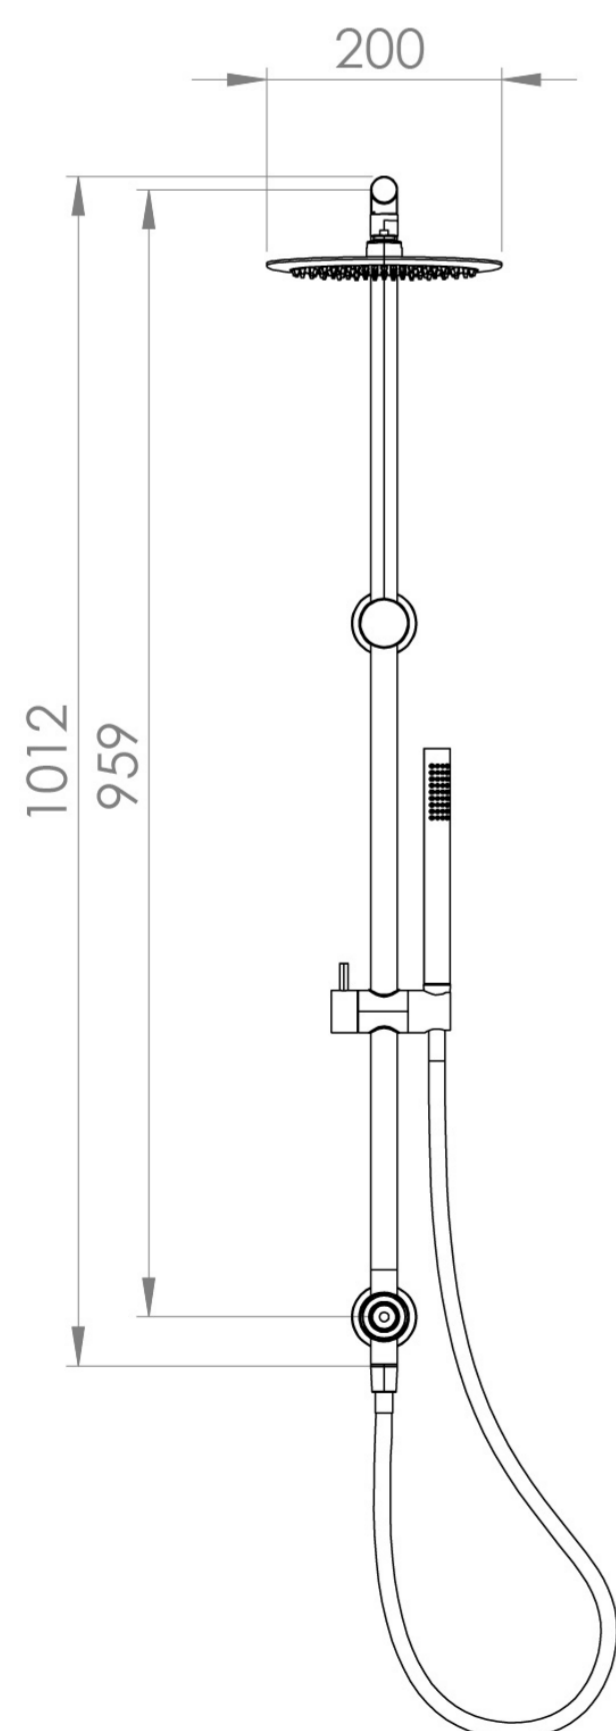

# COS RIGID RISER KIT WITH 2 WAY DIVERTER OUTLET - BRUSHED NICKEL

## PRODUCT INFORMATION

<b>Finish:</b>	Brushed Nickel (PVD)
<b>Guarantee</b>	5 years
<b>Outlets</b>	2
<b>Other Features</b>	Paired with Saneux Concealed Valves (VB019 / VB020 / VB021 / VB022)

**Product Code:** COSDP01.BN

## DESCRIPTION

The Cos Rigid Riser Shower Kit, featuring a concealed outlet elbow and diverter, is available in a range of finishes: chrome, brushed brass, brushed bronze, brushed nickel, and satin black.

## FLOW RATE

- 1 Bar - Flowrate: 5.57 l/min
- 2 Bar - Flowrate: 7.23 l/min
- 3 Bar - Flowrate: 7.2 l/min
- 5 Bar - Flowrate: 8.57 l/min

Saneux reserves the right to alter the specifications and product range without prior notice. Dimensions are given as a guide only. Dimensions should not be used for surrounding furniture, fixtures and fittings until the product is on site.