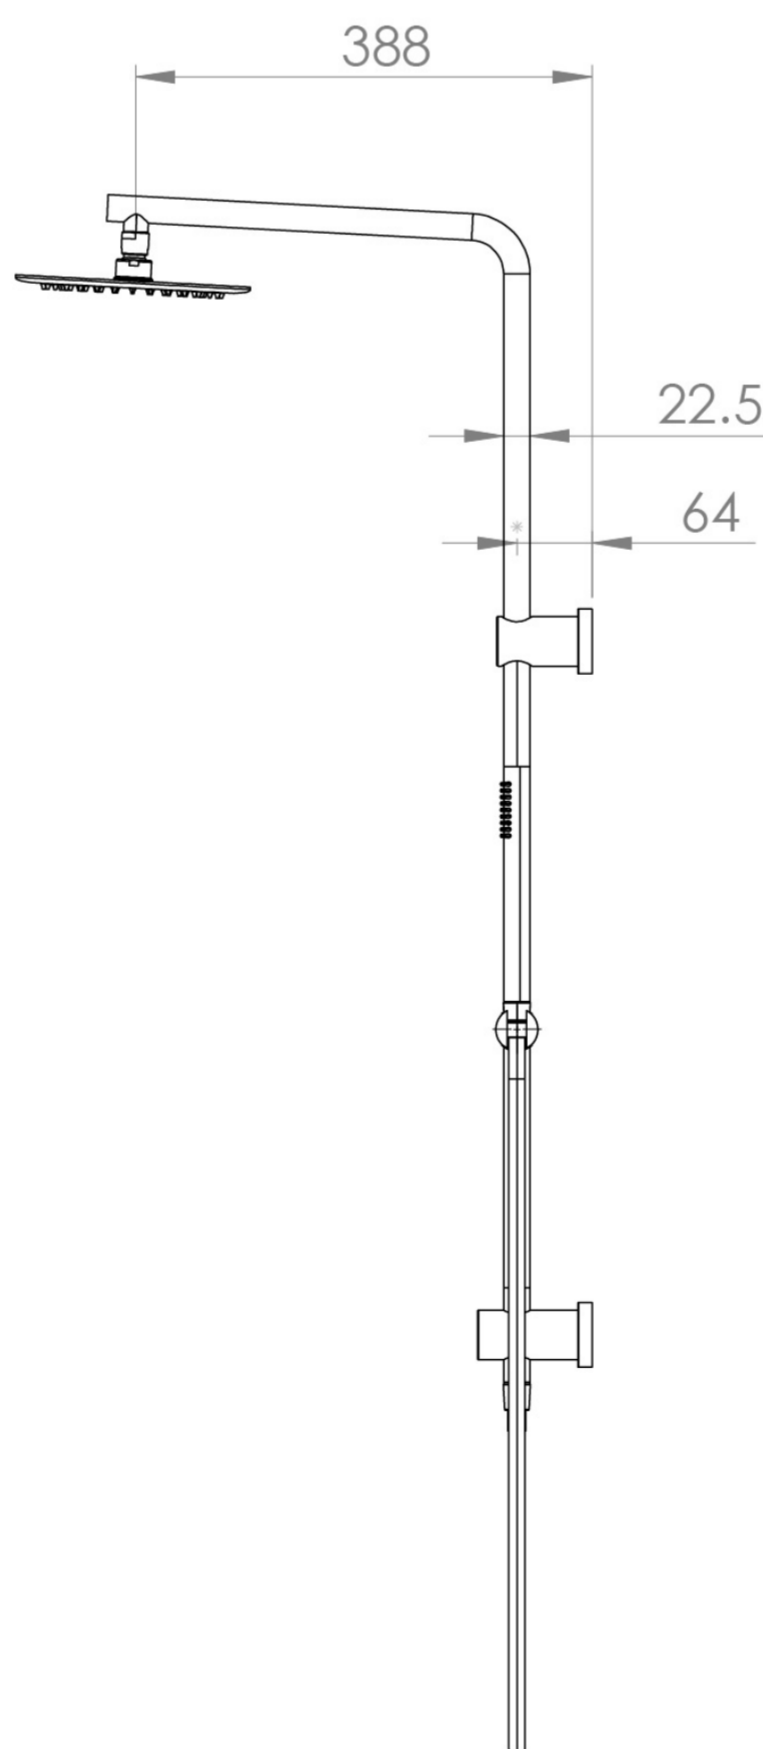

COS RIGID RISER KIT WITH 2 WAY DIVERTER OUTLET - BRUSHED BRASS

PRODUCT INFORMATION

| | |
|-----------------------|---|
| Finish: | Brushed Brass (PVD) |
| Guarantee | 5 years |
| Outlets | 2 |
| Other Features | Paired with Saneux Concealed Valves (VB019 / VB020 / VB021 / VB022) |

Product Code: COSDP01.BB

DESCRIPTION

The Cos Rigid Riser Shower Kit, featuring a concealed outlet elbow and diverter, is available in a range of finishes: chrome, brushed brass, brushed bronze, brushed nickel, and satin black.

TECHNICAL DRAWING

FLOW RATE

- 1 Bar - Flowrate: 5.57 l/min
- 2 Bar - Flowrate: 7.23 l/min
- 3 Bar - Flowrate: 7.2 l/min
- 5 Bar - Flowrate: 8.57 l/min

Saneux reserves the right to alter the specifications and product range without prior notice. Dimensions are given as a guide only. Dimensions should not be used for surrounding furniture, fixtures and fittings until the product is on site.

<https://saneux.com/products/cos-rigid-riser-kit-with-2-way-diverter-outlet-brushed-brass>