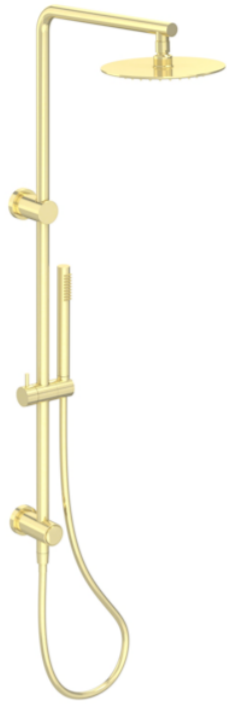

COS RIGID RISER KIT WITH 2 WAY DIVERTER OUTLET - BRUSHED BRASS

PRODUCT INFORMATION

Finish:	Brushed Brass (PVD)
Guarantee	5 years
Outlets	2
Other Features	Paired with Saneux Concealed Valves (VB019 / VB020 / VB021 / VB022)

Product Code: COSDP01.BB

DESCRIPTION

The Cos Rigid Riser Shower Kit, featuring a concealed outlet elbow and diverter, is available in a range of finishes: chrome, brushed brass, brushed bronze, brushed nickel, and satin black.

TECHNICAL DRAWING

FLOW RATE

- 1 Bar - Flowrate: 5.57 l/min
- 2 Bar - Flowrate: 7.23 l/min
- 3 Bar - Flowrate: 7.2 l/min
- 5 Bar - Flowrate: 8.57 l/min

Saneux reserves the right to alter the specifications and product range without prior notice. Dimensions are given as a guide only. Dimensions should not be used for surrounding furniture, fixtures and fittings until the product is on site.

<https://saneux.com/products/cos-rigid-riser-kit-with-2-way-diverter-outlet-brushed-brass>