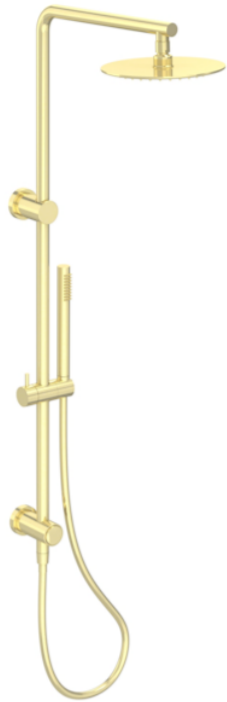

COS RIGID RISER KIT WITH 2 WAY DIVERTER OUTLET - BRUSHED BRASS

PRODUCT INFORMATION

Finish:	Brushed Brass (PVD)
Guarantee	5 years
Outlets	2
Other Features	Paired with Saneux Concealed Valves (VB019 / VB020 / VB021 / VB022)

Product Code: COSDP01.BB

DESCRIPTION

The Cos Rigid Riser Shower Kit, featuring a concealed outlet elbow and diverter, is available in a range of finishes: chrome, brushed brass, brushed bronze, brushed nickel, and satin black.

TECHNICAL DRAWING

FLOW RATE

- 1 Bar - Flowrate: 5.57 l/min
- 2 Bar - Flowrate: 7.23 l/min
- 3 Bar - Flowrate: 7.2 l/min
- 5 Bar - Flowrate: 8.57 l/min

Saneux reserves the right to alter the specifications and product range without prior notice. Dimensions are given as a guide only. Dimensions should not be used for surrounding furniture, fixtures and fittings until the product is on site.

<https://saneux.com/products/cos-rigid-riser-kit-with-2-way-diverter-outlet-brushed-brass>