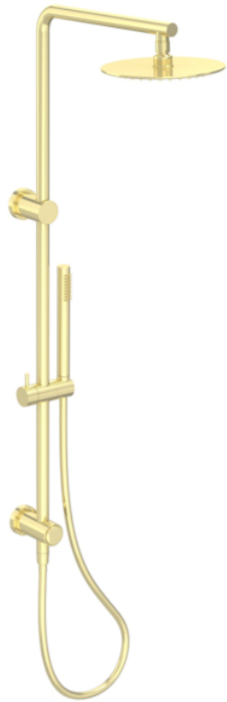

COS RIGID RISER KIT WITH 2 WAY DIVERTER OUTLET - BRUSHED BRASS

PRODUCT INFORMATION

| | |
|-----------------------|---|
| Finish: | Brushed Brass (PVD) |
| Guarantee | 5 years |
| Outlets | 2 |
| Other Features | Paired with Saneux Concealed Valves (VB019 / VB020 / VB021 / VB022) |

Product Code: COSDP01.BB

DESCRIPTION

The Cos Rigid Riser Shower Kit, featuring a concealed outlet elbow and diverter, is available in a range of finishes: chrome, brushed brass, brushed bronze, brushed nickel, and satin black.

TECHNICAL DRAWING

FLOW RATE

- 1 Bar - Flowrate: 5.57 l/min
- 2 Bar - Flowrate: 7.23 l/min
- 3 Bar - Flowrate: 7.2 l/min
- 5 Bar - Flowrate: 8.57 l/min

Saneux reserves the right to alter the specifications and product range without prior notice. Dimensions are given as a guide only. Dimensions should not be used for surrounding furniture, fixtures and fittings until the product is on site.

<https://saneux.com/products/cos-rigid-riser-kit-with-2-way-diverter-outlet-brushed-brass>