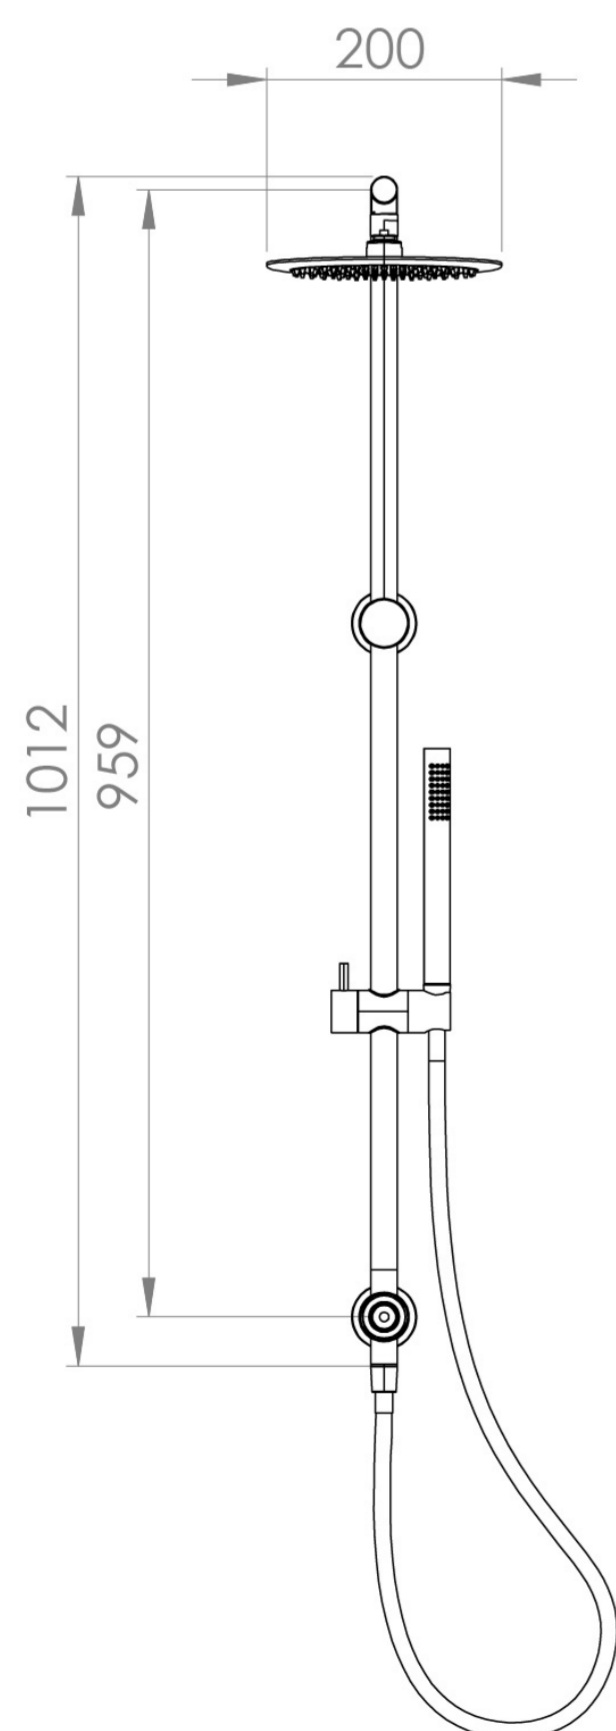

COS RIGID RISER KIT WITH 2 WAY DIVERTER OUTLET - BRUSHED BRASS

PRODUCT INFORMATION

Finish:	Brushed Brass (PVD)
Guarantee	5 years
Outlets	2
Other Features	Paired with Saneux Concealed Valves (VB019 / VB020 / VB021 / VB022)

Product Code: COSDP01.BB

DESCRIPTION

The Cos Rigid Riser Shower Kit, featuring a concealed outlet elbow and diverter, is available in a range of finishes: chrome, brushed brass, brushed bronze, brushed nickel, and satin black.

TECHNICAL DRAWING

FLOW RATE

- 1 Bar - Flowrate: 5.57 l/min
- 2 Bar - Flowrate: 7.23 l/min
- 3 Bar - Flowrate: 7.2 l/min
- 5 Bar - Flowrate: 8.57 l/min

Saneux reserves the right to alter the specifications and product range without prior notice. Dimensions are given as a guide only. Dimensions should not be used for surrounding furniture, fixtures and fittings until the product is on site.

<https://saneux.com/products/cos-rigid-riser-kit-with-2-way-diverter-outlet-brushed-brass>