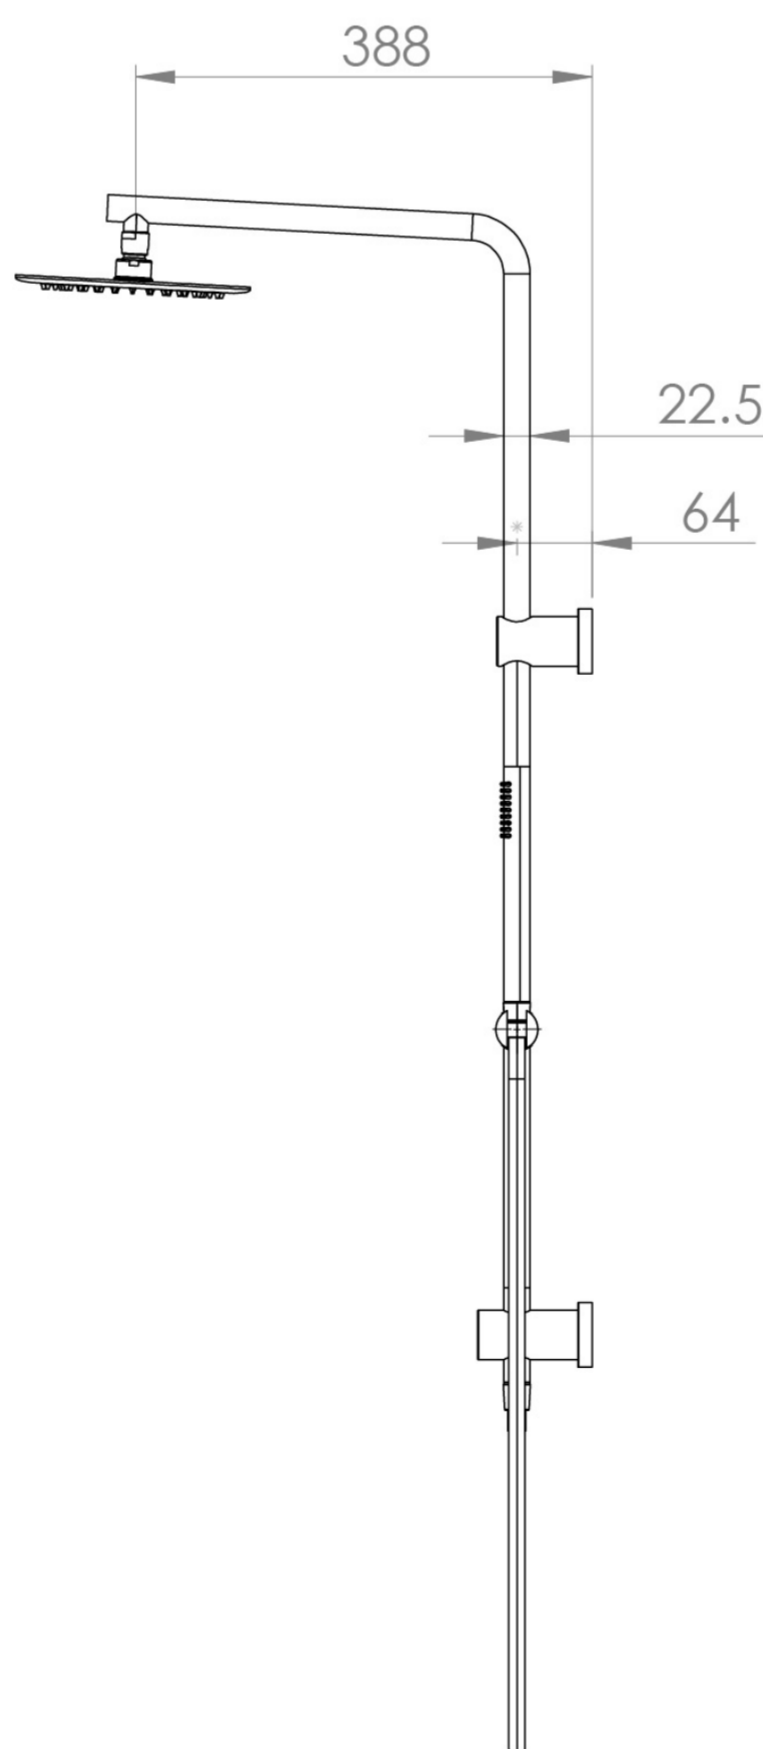

COS RIGID RISER KIT WITH 2 WAY DIVERTER OUTLET - BRUSHED BRASS

PRODUCT INFORMATION

Finish:	Brushed Brass (PVD)
Guarantee	5 years
Outlets	2
Other Features	Paired with Saneux Concealed Valves (VB019 / VB020 / VB021 / VB022)

Product Code: COSDP01.BB

DESCRIPTION

The Cos Rigid Riser Shower Kit, featuring a concealed outlet elbow and diverter, is available in a range of finishes: chrome, brushed brass, brushed bronze, brushed nickel, and satin black.

TECHNICAL DRAWING

FLOW RATE

- 1 Bar - Flowrate: 5.57 l/min
- 2 Bar - Flowrate: 7.23 l/min
- 3 Bar - Flowrate: 7.2 l/min
- 5 Bar - Flowrate: 8.57 l/min

Saneux reserves the right to alter the specifications and product range without prior notice. Dimensions are given as a guide only. Dimensions should not be used for surrounding furniture, fixtures and fittings until the product is on site.

<https://saneux.com/products/cos-rigid-riser-kit-with-2-way-diverter-outlet-brushed-brass>