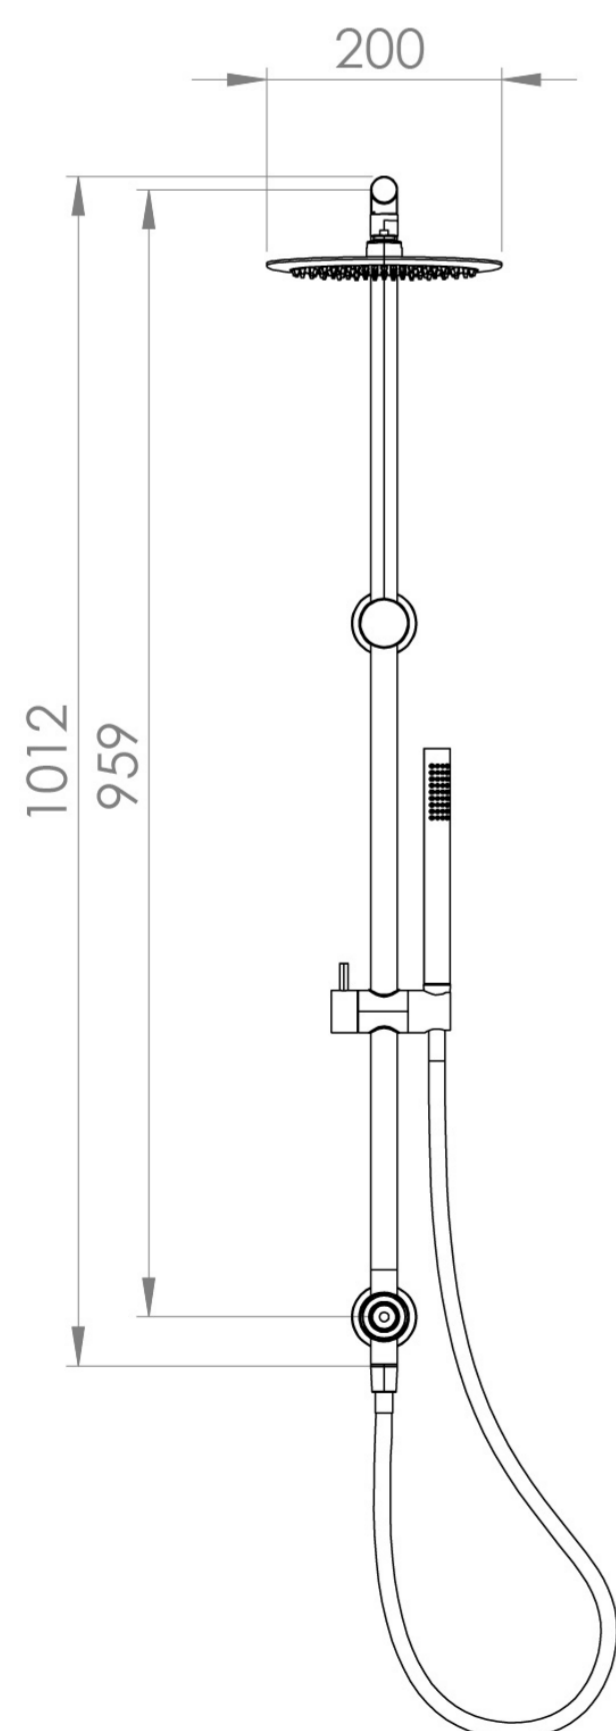

# COS RIGID RISER KIT WITH 2 WAY DIVERTER OUTLET - BRUSHED BRASS

## PRODUCT INFORMATION

<b>Finish:</b>	Brushed Brass (PVD)
<b>Guarantee</b>	5 years
<b>Outlets</b>	2
<b>Other Features</b>	Paired with Saneux Concealed Valves (VB019 / VB020 / VB021 / VB022)

**Product Code:** COSDP01.BB

## DESCRIPTION

The Cos Rigid Riser Shower Kit, featuring a concealed outlet elbow and diverter, is available in a range of finishes: chrome, brushed brass, brushed bronze, brushed nickel, and satin black.

## FLOW RATE

- 1 Bar - Flowrate: 5.57 l/min
- 2 Bar - Flowrate: 7.23 l/min
- 3 Bar - Flowrate: 7.2 l/min
- 5 Bar - Flowrate: 8.57 l/min

Saneux reserves the right to alter the specifications and product range without prior notice. Dimensions are given as a guide only. Dimensions should not be used for surrounding furniture, fixtures and fittings until the product is on site.