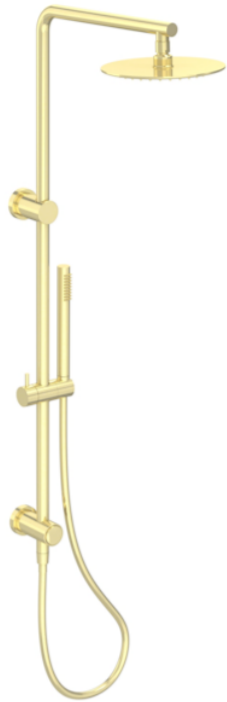

# COS RIGID RISER KIT WITH 2 WAY DIVERTER OUTLET - BRUSHED BRASS

## PRODUCT INFORMATION

<b>Finish:</b>	Brushed Brass (PVD)
<b>Guarantee</b>	5 years
<b>Outlets</b>	2
<b>Other Features</b>	Paired with Saneux Concealed Valves (VB019 / VB020 / VB021 / VB022)

**Product Code:** COSDP01.BB

## DESCRIPTION

The Cos Rigid Riser Shower Kit, featuring a concealed outlet elbow and diverter, is available in a range of finishes: chrome, brushed brass, brushed bronze, brushed nickel, and satin black.

<https://saneux.com/products/cos-rigid-riser-kit-with-2-way-diverter-outlet-brushed-brass>