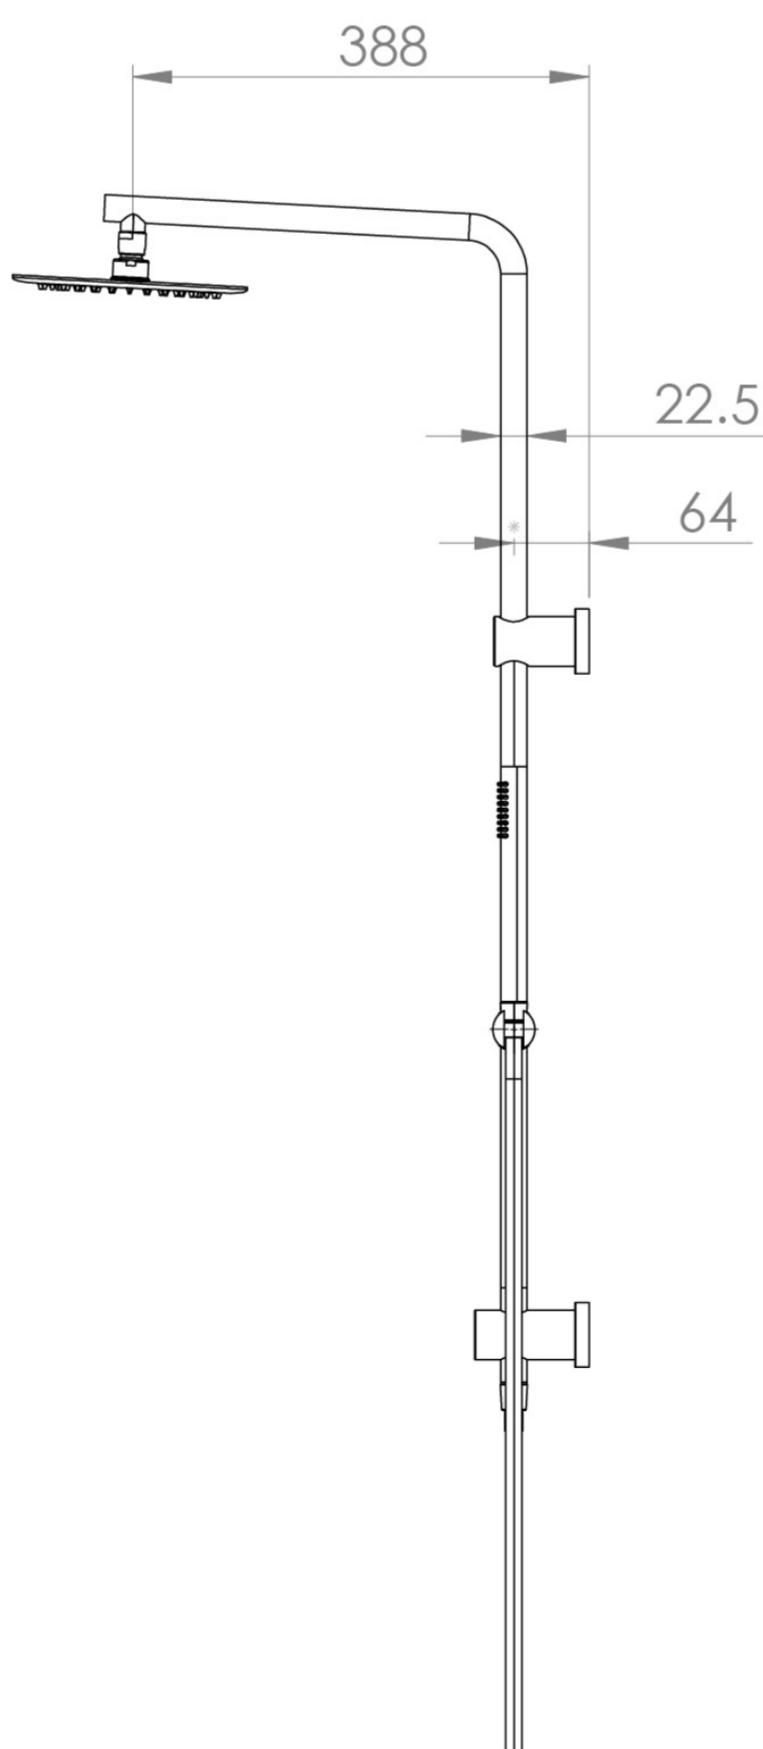

COS RIGID RISER KIT WITH 2 WAY DIVERTER OUTLET - BRUSHED BRASS

PRODUCT INFORMATION

Finish:	Brushed Brass (PVD)
Guarantee	5 years
Outlets	2
Other Features	Paired with Saneux Concealed Valves (VB019 / VB020 / VB021 / VB022)

Product Code: COSDP01.BB

DESCRIPTION

The Cos Rigid Riser Shower Kit, featuring a concealed outlet elbow and diverter, is available in a range of finishes: chrome, brushed brass, brushed bronze, brushed nickel, and satin black.

TECHNICAL DRAWING

FLOW RATE

- 1 Bar - Flowrate: 5.57 l/min
- 2 Bar - Flowrate: 7.23 l/min
- 3 Bar - Flowrate: 7.2 l/min
- 5 Bar - Flowrate: 8.57 l/min

Saneux reserves the right to alter the specifications and product range without prior notice. Dimensions are given as a guide only. Dimensions should not be used for surrounding furniture, fixtures and fittings until the product is on site.

<https://saneux.com/products/cos-rigid-riser-kit-with-2-way-diverter-outlet-brushed-brass>