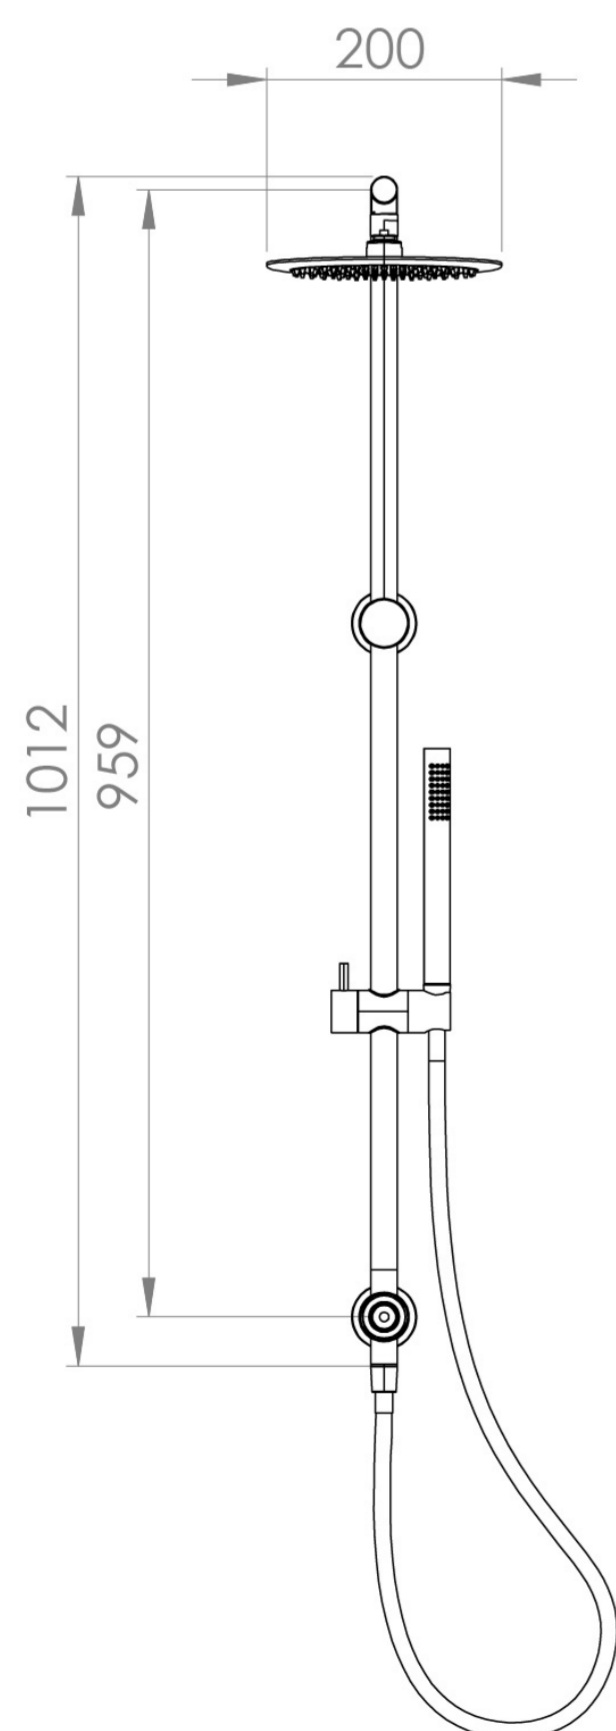

COS RIGID RISER KIT WITH 2 WAY DIVERTER OUTLET - BRUSHED BRASS

PRODUCT INFORMATION

| | |
|-----------------------|---|
| Finish: | Brushed Brass (PVD) |
| Guarantee | 5 years |
| Outlets | 2 |
| Other Features | Paired with Saneux Concealed Valves (VB019 / VB020 / VB021 / VB022) |

Product Code: COSDP01.BB

DESCRIPTION

The Cos Rigid Riser Shower Kit, featuring a concealed outlet elbow and diverter, is available in a range of finishes: chrome, brushed brass, brushed bronze, brushed nickel, and satin black.

TECHNICAL DRAWING

FLOW RATE

- 1 Bar - Flowrate: 5.57 l/min
- 2 Bar - Flowrate: 7.23 l/min
- 3 Bar - Flowrate: 7.2 l/min
- 5 Bar - Flowrate: 8.57 l/min

Saneux reserves the right to alter the specifications and product range without prior notice. Dimensions are given as a guide only. Dimensions should not be used for surrounding furniture, fixtures and fittings until the product is on site.

<https://saneux.com/products/cos-rigid-riser-kit-with-2-way-diverter-outlet-brushed-brass>