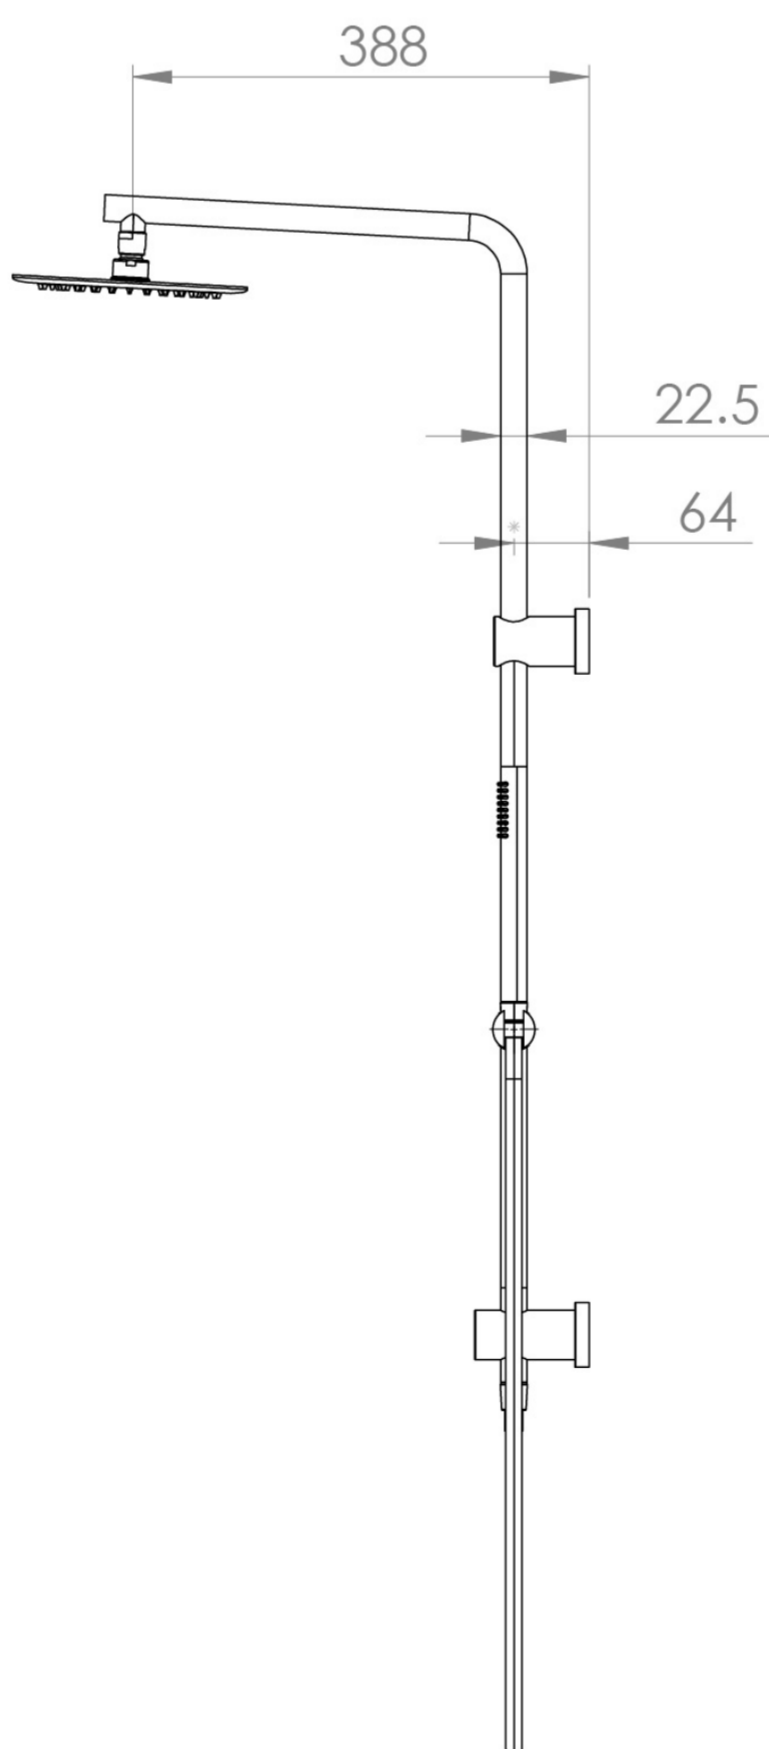

COS RIGID RISER KIT WITH 2 WAY DIVERTER OUTLET - BRUSHED BRASS

PRODUCT INFORMATION

| | |
|-----------------------|---|
| Finish: | Brushed Brass (PVD) |
| Guarantee | 5 years |
| Outlets | 2 |
| Other Features | Paired with Saneux Concealed Valves (VB019 / VB020 / VB021 / VB022) |

Product Code: COSDP01.BB

DESCRIPTION

The Cos Rigid Riser Shower Kit, featuring a concealed outlet elbow and diverter, is available in a range of finishes: chrome, brushed brass, brushed bronze, brushed nickel, and satin black.

TECHNICAL DRAWING

FLOW RATE

- 1 Bar - Flowrate: 5.57 l/min
- 2 Bar - Flowrate: 7.23 l/min
- 3 Bar - Flowrate: 7.2 l/min
- 5 Bar - Flowrate: 8.57 l/min

Saneux reserves the right to alter the specifications and product range without prior notice. Dimensions are given as a guide only. Dimensions should not be used for surrounding furniture, fixtures and fittings until the product is on site.

<https://saneux.com/products/cos-rigid-riser-kit-with-2-way-diverter-outlet-brushed-brass>