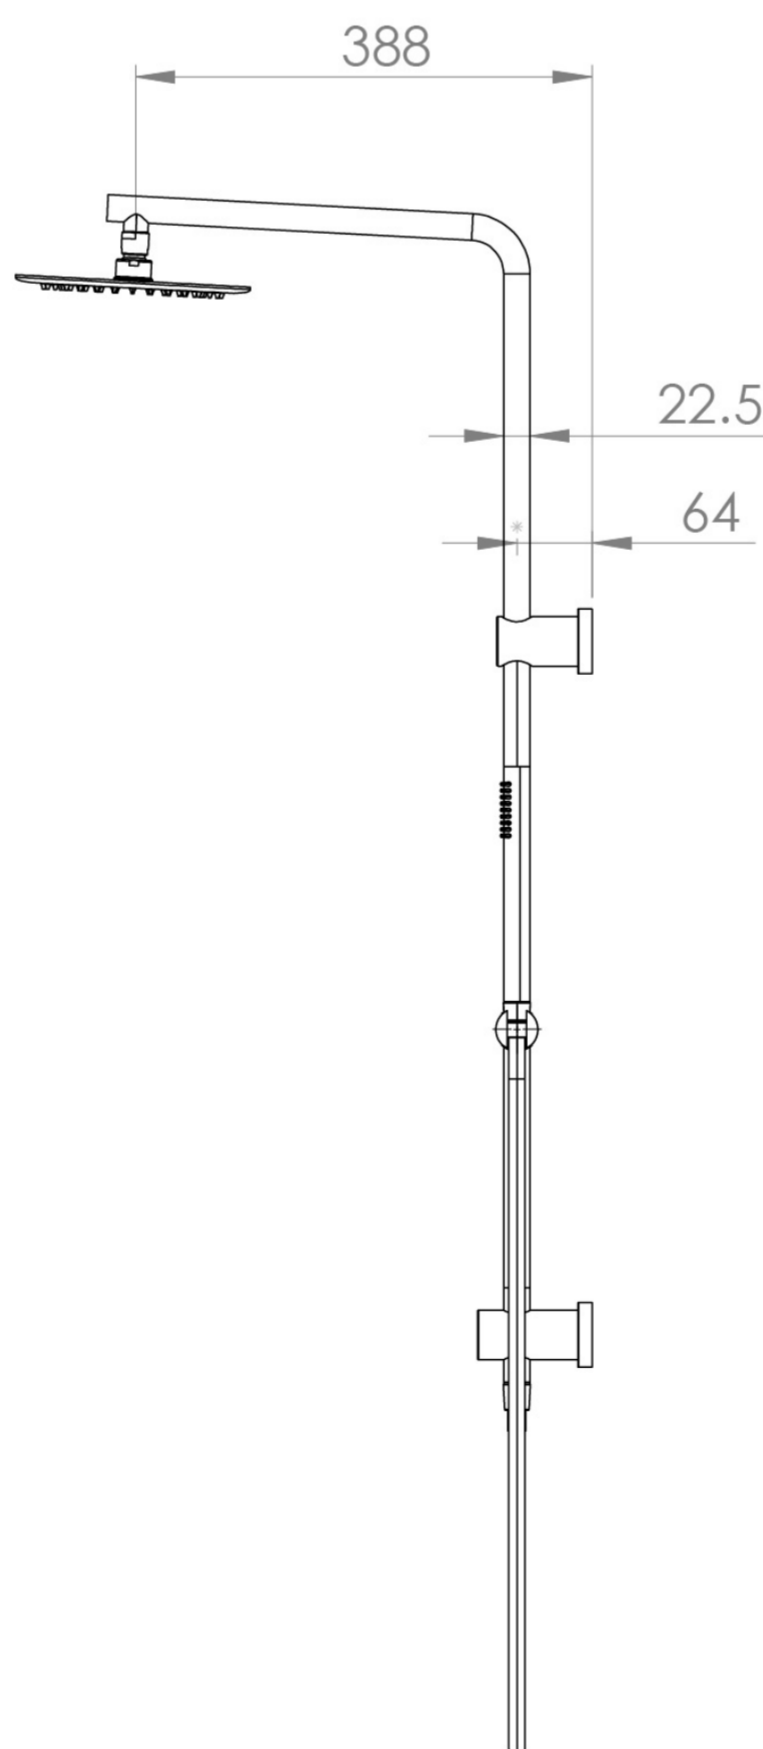

# COS RIGID RISER KIT WITH 2 WAY DIVERTER OUTLET - BRUSHED BRASS

## PRODUCT INFORMATION

<b>Finish:</b>	Brushed Brass (PVD)
<b>Guarantee</b>	5 years
<b>Outlets</b>	2
<b>Other Features</b>	Paired with Saneux Concealed Valves (VB019 / VB020 / VB021 / VB022)

**Product Code:** COSDP01.BB

## DESCRIPTION

The Cos Rigid Riser Shower Kit, featuring a concealed outlet elbow and diverter, is available in a range of finishes: chrome, brushed brass, brushed bronze, brushed nickel, and satin black.

## FLOW RATE

- 1 Bar - Flowrate: 5.57 l/min
- 2 Bar - Flowrate: 7.23 l/min
- 3 Bar - Flowrate: 7.2 l/min
- 5 Bar - Flowrate: 8.57 l/min

Saneux reserves the right to alter the specifications and product range without prior notice. Dimensions are given as a guide only. Dimensions should not be used for surrounding furniture, fixtures and fittings until the product is on site.