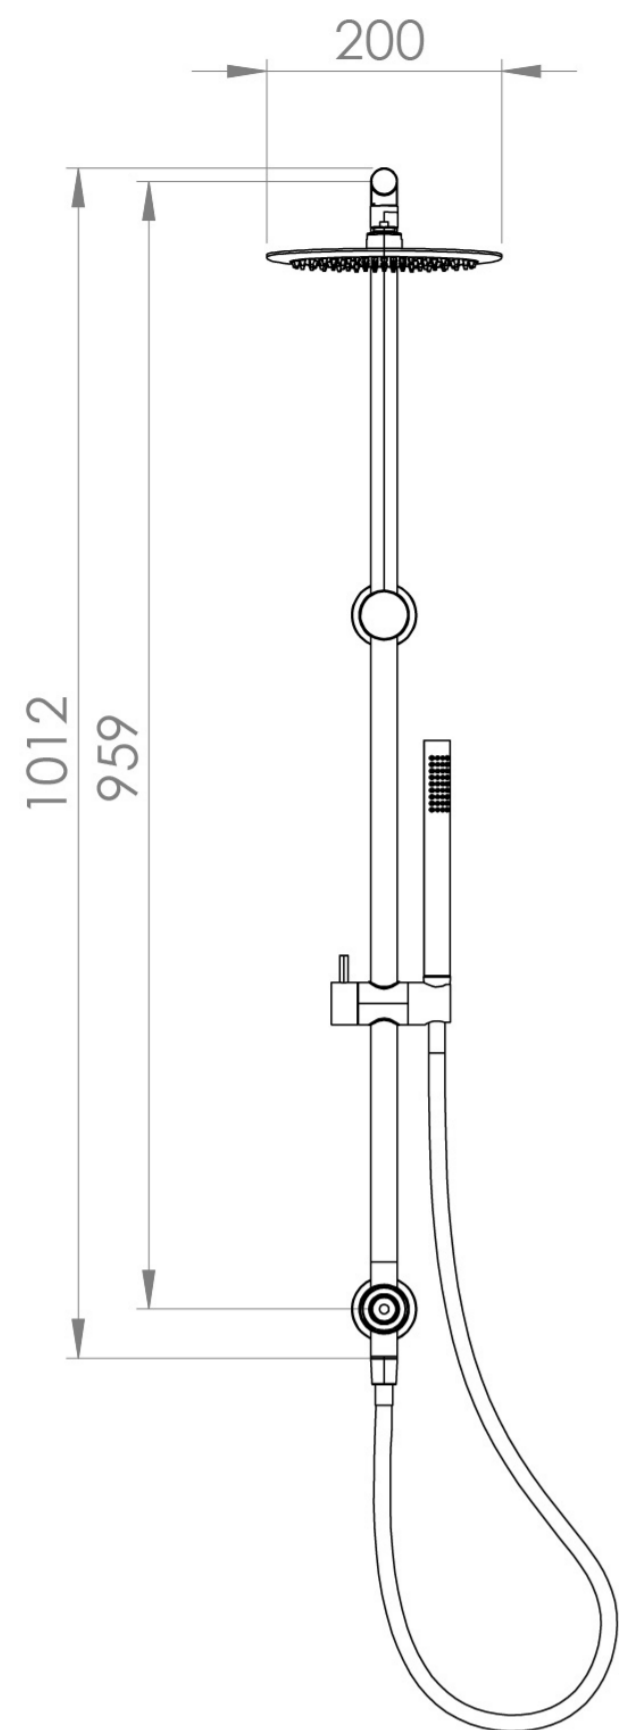

COS RIGID RISER KIT WITH 2 WAY DIVERTER OUTLET - CHROME

PRODUCT INFORMATION

Finish:	Chrome
Guarantee	5 years
Outlets	2
Other Features	Paired with Saneux Concealed Valves (VB019 / VB020 / VB021 / VB022)

Product Code: COSDP01

DESCRIPTION

The Cos Rigid Riser Shower Kit, featuring a concealed outlet elbow and diverter, is available in a range of finishes: chrome, brushed brass, brushed bronze, brushed nickel, and satin black.

Please note that this kit must be used with a concealed shower valve, which is sold separately.

TECHNICAL DRAWING

FLOW RATE

- 1 Bar - Flowrate: 5.57 l/min
- 2 Bar - Flowrate: 7.23 l/min
- 3 Bar - Flowrate: 7.2 l/min
- 5 Bar - Flowrate: 8.57 l/min

<https://saneux.com/products/cos-rigid-riser-kit-with-2-way-diverter-outlet-chrome>