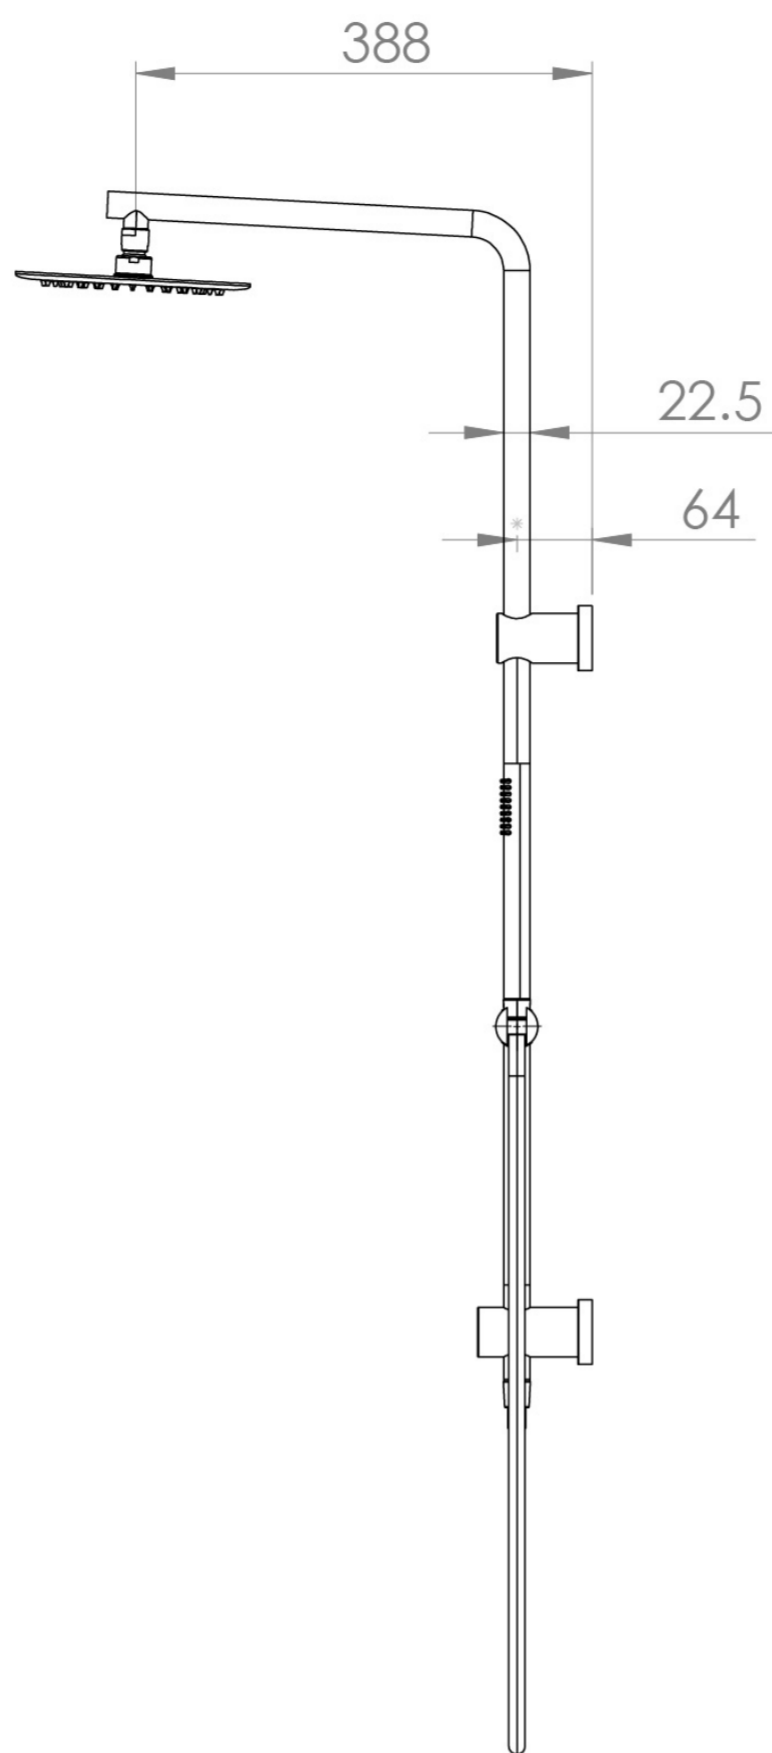

COS RIGID RISER KIT WITH 2 WAY DIVERTER OUTLET - CHROME

PRODUCT INFORMATION

Finish:	Chrome
Guarantee	5 years
Outlets	2
Other Features	Paired with Saneux Concealed Valves (VB019 / VB020 / VB021 / VB022)

Product Code: COSDP01

DESCRIPTION

The Cos Rigid Riser Shower Kit, featuring a concealed outlet elbow and diverter, is available in a range of finishes: chrome, brushed brass, brushed bronze, brushed nickel, and satin black.

Please note that this kit must be used with a concealed shower valve, which is sold separately.

TECHNICAL DRAWING

FLOW RATE

- 1 Bar - Flowrate: 5.57 l/min
- 2 Bar - Flowrate: 7.23 l/min
- 3 Bar - Flowrate: 7.2 l/min
- 5 Bar - Flowrate: 8.57 l/min

<https://saneux.com/products/cos-rigid-riser-kit-with-2-way-diverter-outlet-chrome>