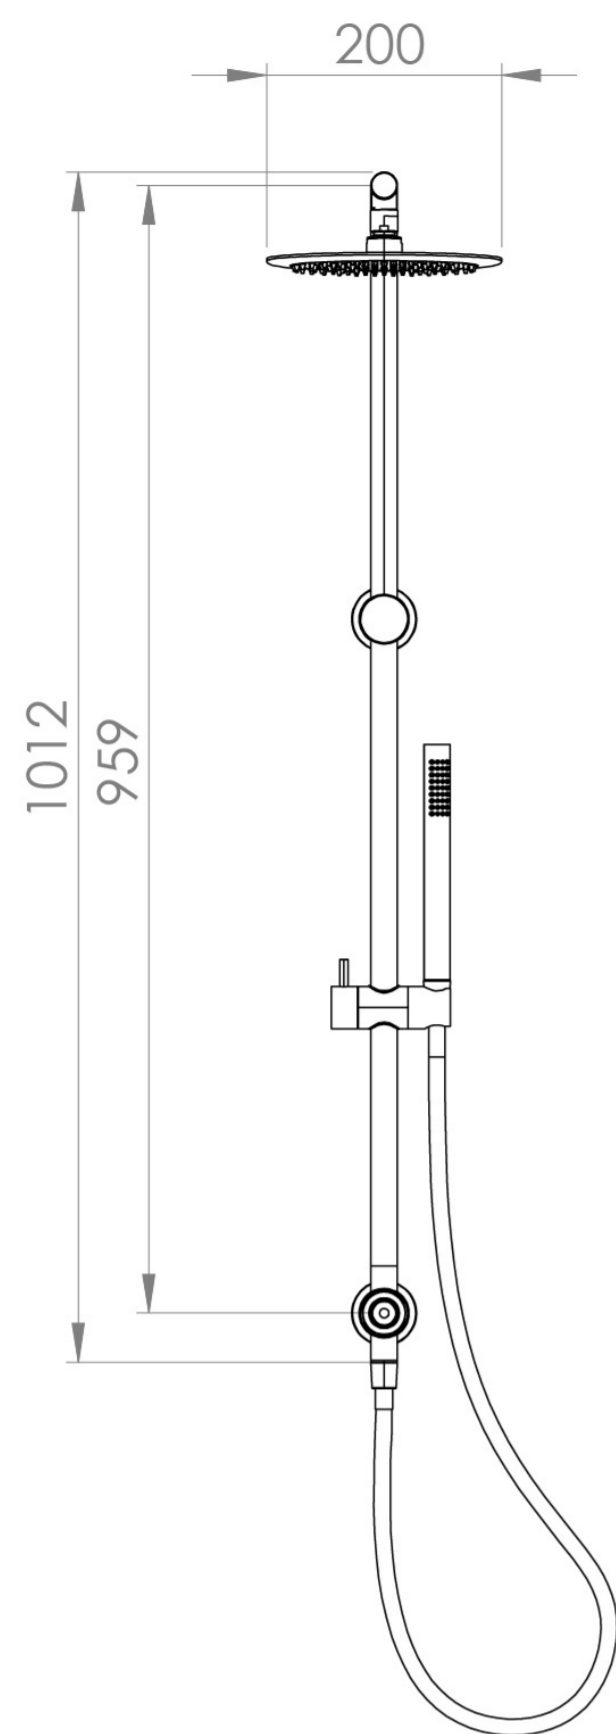

COS RIGID RISER KIT WITH 2 WAY DIVERTER OUTLET - CHROME

PRODUCT INFORMATION

Finish:	Chrome
Guarantee	5 years
Outlets	2
Other Features	Paired with Saneux Concealed Valves (VB019 / VB020 / VB021 / VB022)

Product Code: COSDP01

DESCRIPTION

The Cos Rigid Riser Shower Kit, featuring a concealed outlet elbow and diverter, is available in a range of finishes: chrome, brushed brass, brushed bronze, brushed nickel, and satin black.

Please note that this kit must be used with a concealed shower valve, which is sold separately.

TECHNICAL DRAWING

FLOW RATE

- 1 Bar - Flowrate: 5.57 l/min
- 2 Bar - Flowrate: 7.23 l/min
- 3 Bar - Flowrate: 7.2 l/min
- 5 Bar - Flowrate: 8.57 l/min

<https://saneux.com/products/cos-rigid-riser-kit-with-2-way-diverter-outlet-chrome>