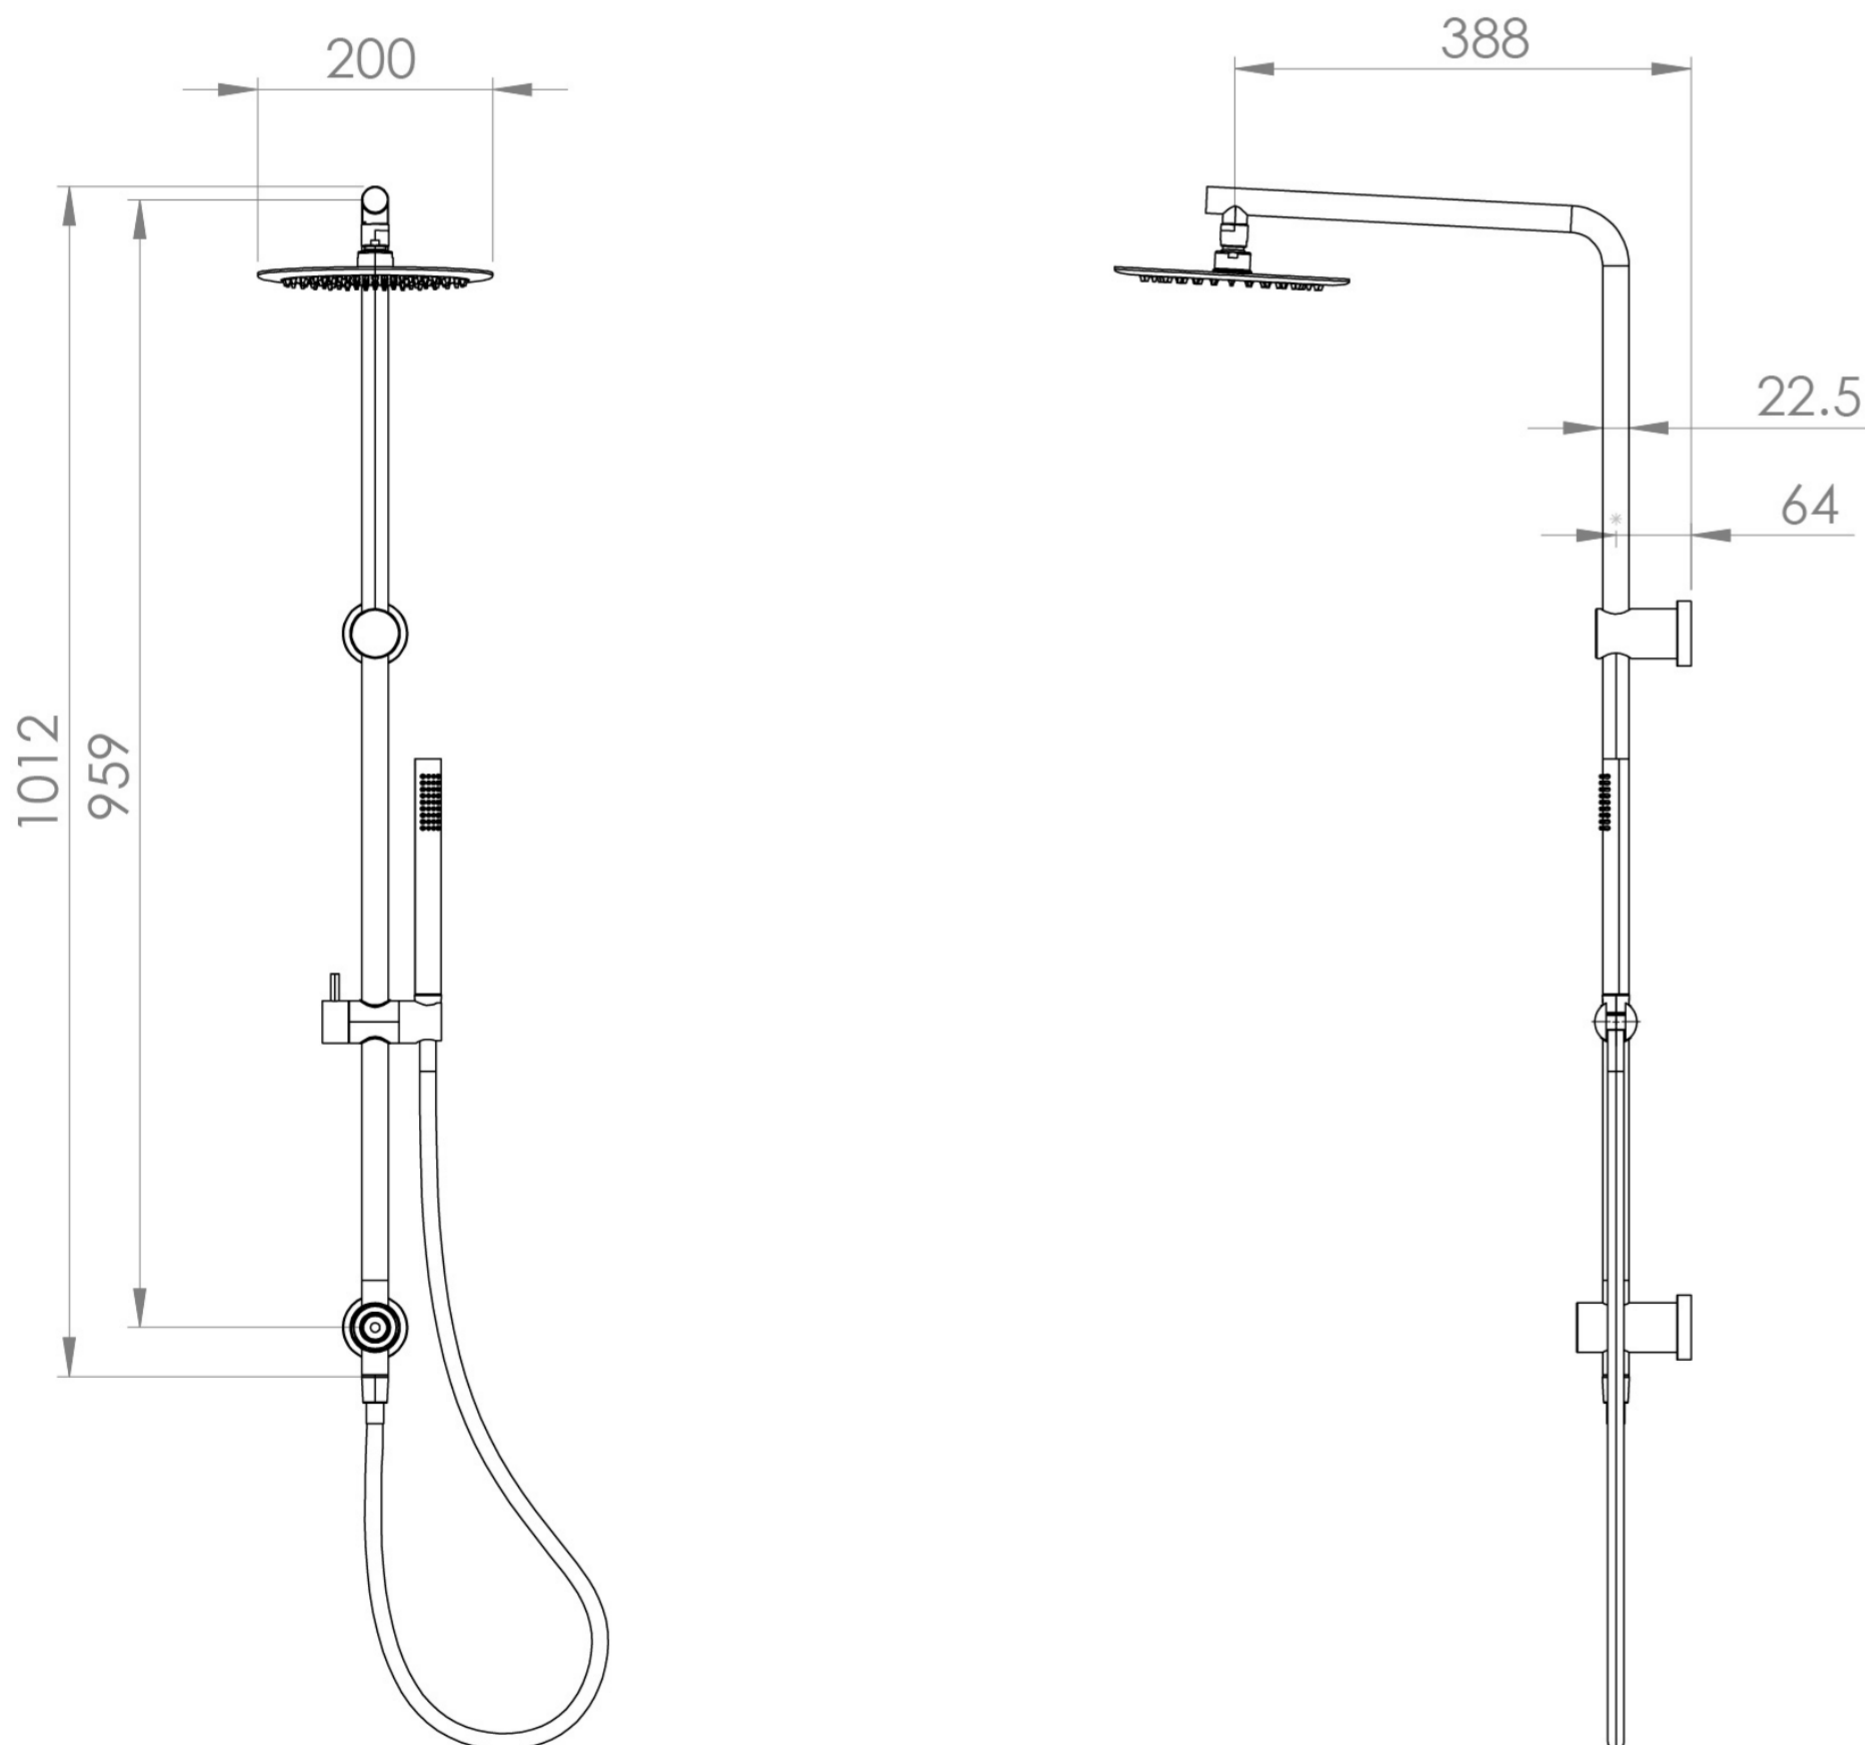

# COS RIGID RISER KIT WITH 2 WAY DIVERTER OUTLET - CHROME

## PRODUCT INFORMATION

**Finish:** Chrome

**Product Code:** COSDP01

## TECHNICAL DRAWING

Saneux reserves the right to alter the specifications and product range without prior notice. Dimensions are given as a guide only. Dimensions should not be used for surrounding furniture, fixtures and fittings until the product is on site.