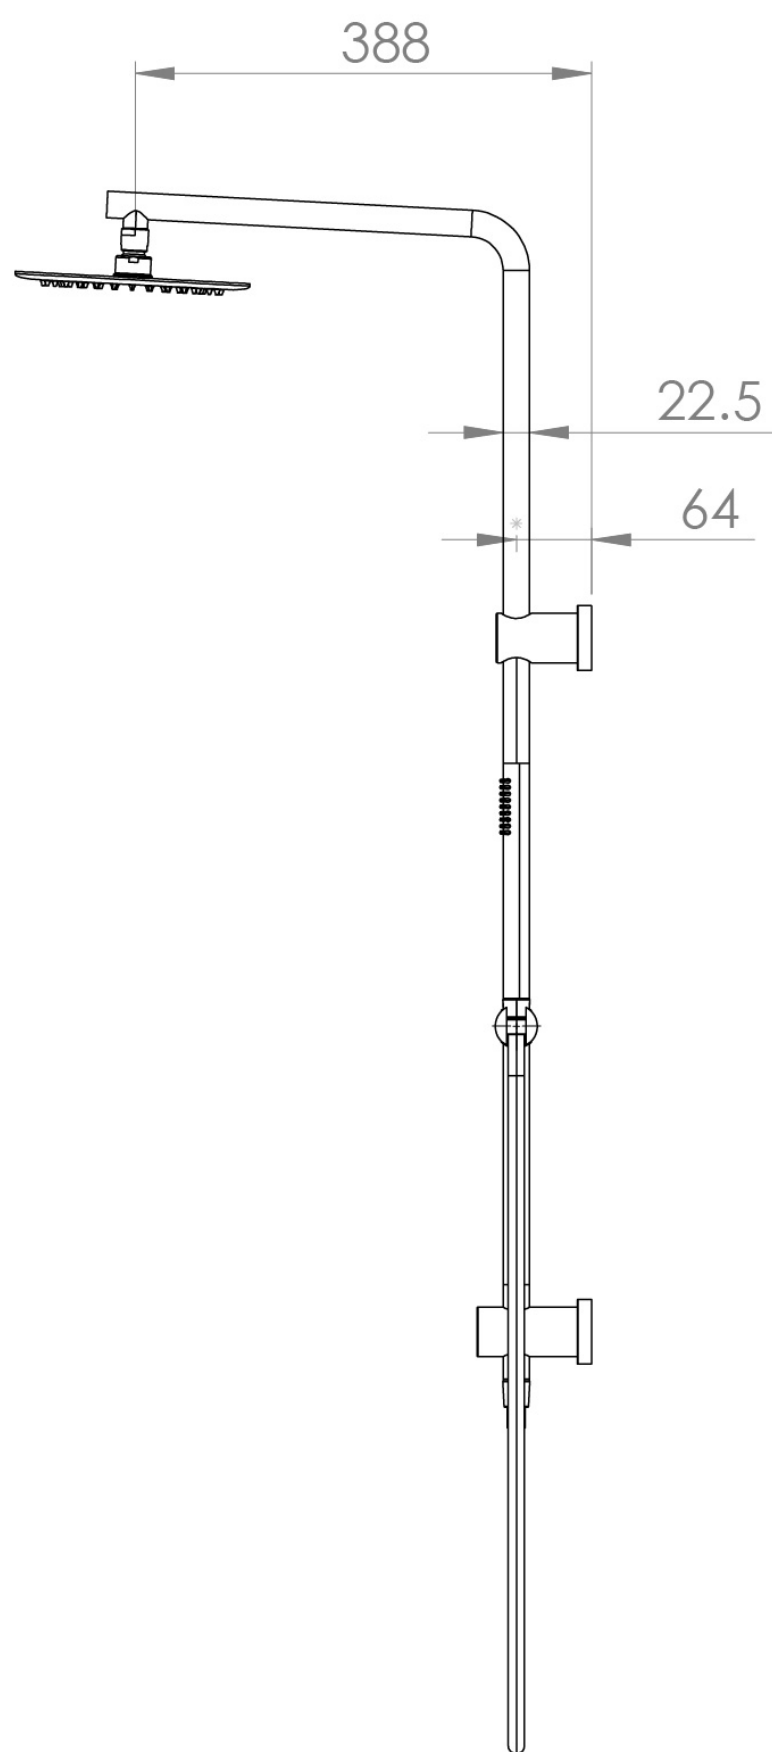

COS RIGID RISER KIT WITH 2 WAY DIVERTER OUTLET - CHROME

PRODUCT INFORMATION

Finish:	Chrome
Guarantee	5 years
Outlets	2
Other Features	Paired with Saneux Concealed Valves (VB019 / VB020 / VB021 / VB022)

Product Code: COSDP01

DESCRIPTION

The Cos Rigid Riser Shower Kit, featuring a concealed outlet elbow and diverter, is available in a range of finishes: chrome, brushed brass, brushed bronze, brushed nickel, and satin black.

Please note that this kit must be used with a concealed shower valve, which is sold separately.

TECHNICAL DRAWING

FLOW RATE

- 1 Bar - Flowrate: 5.57 l/min
- 2 Bar - Flowrate: 7.23 l/min
- 3 Bar - Flowrate: 7.2 l/min
- 5 Bar - Flowrate: 8.57 l/min

<https://saneux.com/products/cos-rigid-riser-kit-with-2-way-diverter-outlet-chrome>