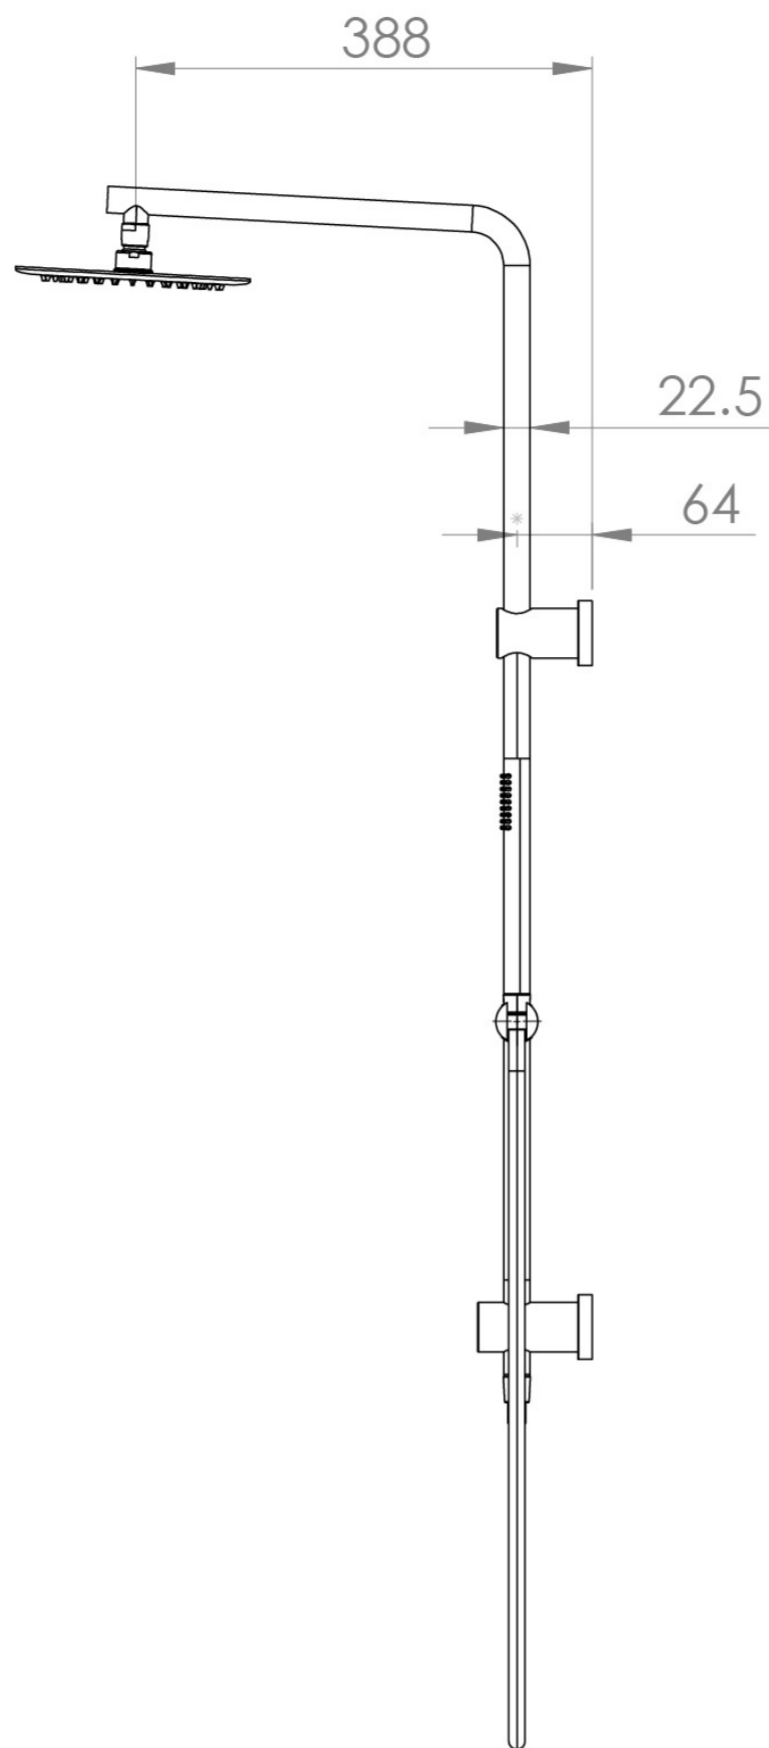

COS RIGID RISER KIT WITH 2 WAY DIVERTER OUTLET - CHROME

PRODUCT INFORMATION

Finish:	Chrome
Guarantee	5 years
Outlets	2
Other Features	Paired with Saneux Concealed Valves (VB019 / VB020 / VB021 / VB022)

Product Code: COSDP01

DESCRIPTION

The Cos Rigid Riser Shower Kit, featuring a concealed outlet elbow and diverter, is available in a range of finishes: chrome, brushed brass, brushed bronze, brushed nickel, and satin black.

Please note that this kit must be used with a concealed shower valve, which is sold separately.

TECHNICAL DRAWING

FLOW RATE

- 1 Bar - Flowrate: 5.57 l/min
- 2 Bar - Flowrate: 7.23 l/min
- 3 Bar - Flowrate: 7.2 l/min
- 5 Bar - Flowrate: 8.57 l/min

<https://saneux.com/products/cos-rigid-riser-kit-with-2-way-diverter-outlet-chrome>