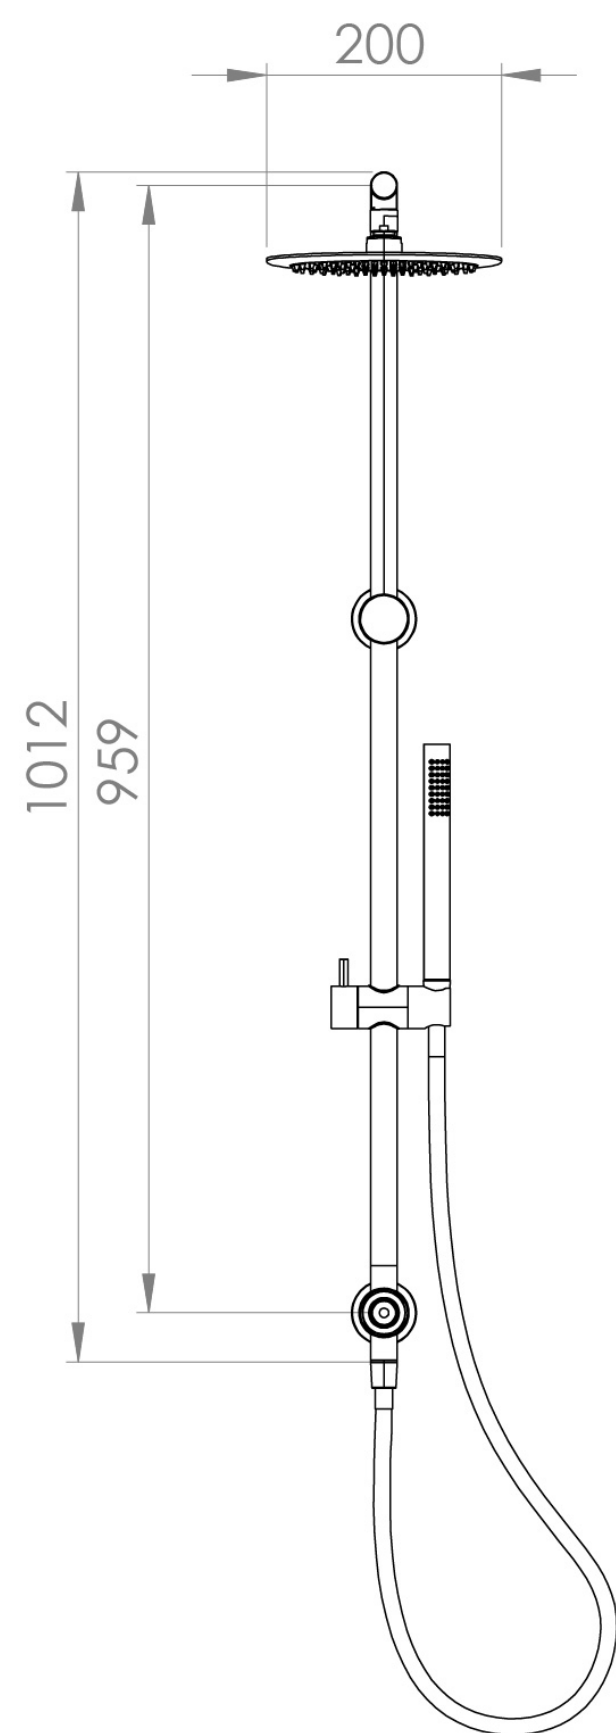

COS RIGID RISER KIT WITH 2 WAY DIVERTER OUTLET - CHROME

PRODUCT INFORMATION

Finish:	Chrome
Guarantee	5 years
Outlets	2
Other Features	Paired with Saneux Concealed Valves (VB019 / VB020 / VB021 / VB022)

Product Code: COSDP01

DESCRIPTION

The Cos Rigid Riser Shower Kit, featuring a concealed outlet elbow and diverter, is available in a range of finishes: chrome, brushed brass, brushed bronze, brushed nickel, and satin black.

Please note that this kit must be used with a concealed shower valve, which is sold separately.

TECHNICAL DRAWING

FLOW RATE

- 1 Bar - Flowrate: 5.57 l/min
- 2 Bar - Flowrate: 7.23 l/min
- 3 Bar - Flowrate: 7.2 l/min
- 5 Bar - Flowrate: 8.57 l/min

<https://saneux.com/products/cos-rigid-riser-kit-with-2-way-diverter-outlet-chrome>