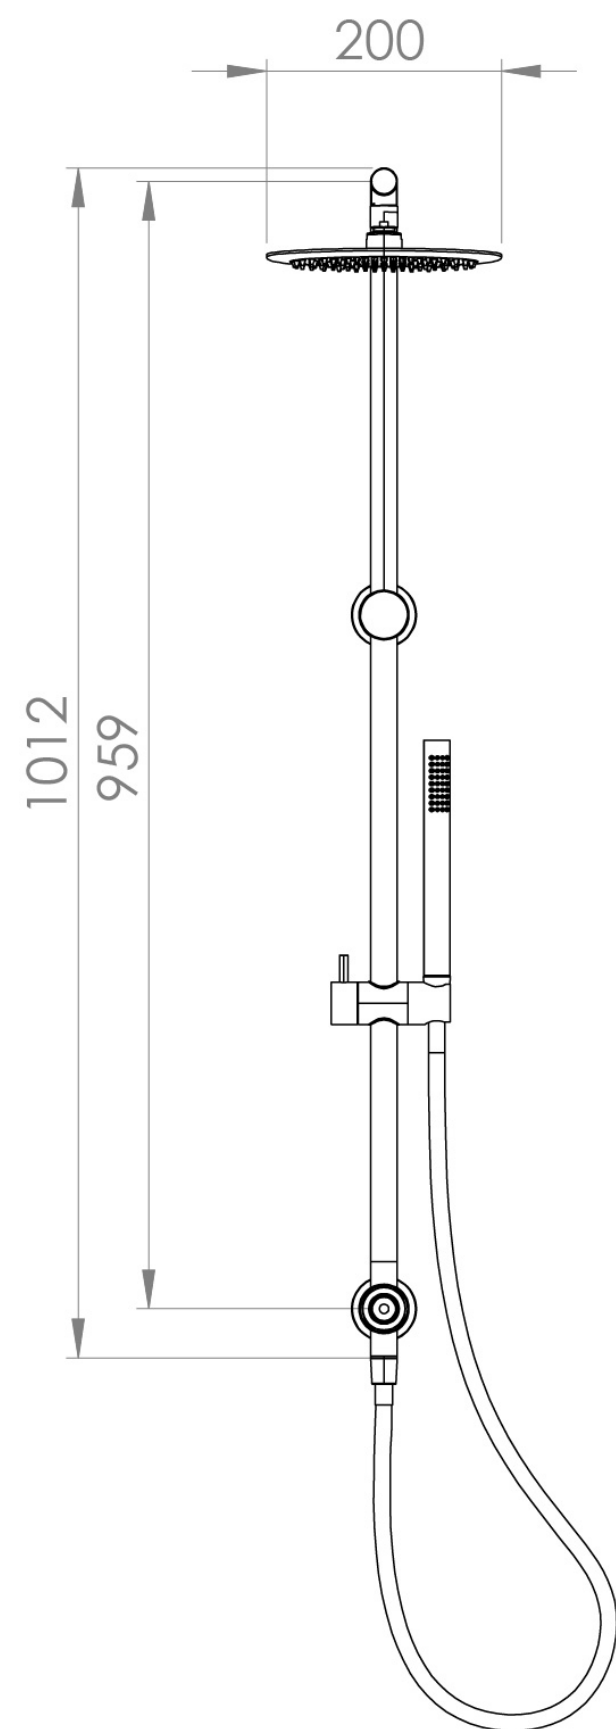

# COS RIGID RISER KIT WITH 2 WAY DIVERTER OUTLET - CHROME

## PRODUCT INFORMATION

<b>Finish:</b>	Chrome
<b>Guarantee</b>	5 years
<b>Outlets</b>	2
<b>Other Features</b>	Paired with Saneux Concealed Valves (VB019 / VB020 / VB021 / VB022)

**Product Code:** COSDP01

## DESCRIPTION

The Cos Rigid Riser Shower Kit, featuring a concealed outlet elbow and diverter, is available in a range of finishes: chrome, brushed brass, brushed bronze, brushed nickel, and satin black.

# FLOW RATE

- 1 Bar - Flowrate: 5.57 l/min
- 2 Bar - Flowrate: 7.23 l/min
- 3 Bar - Flowrate: 7.2 l/min
- 5 Bar - Flowrate: 8.57 l/min

Saneux reserves the right to alter the specifications and product range without prior notice. Dimensions are given as a guide only. Dimensions should not be used for surrounding furniture, fixtures and fittings until the product is on site.