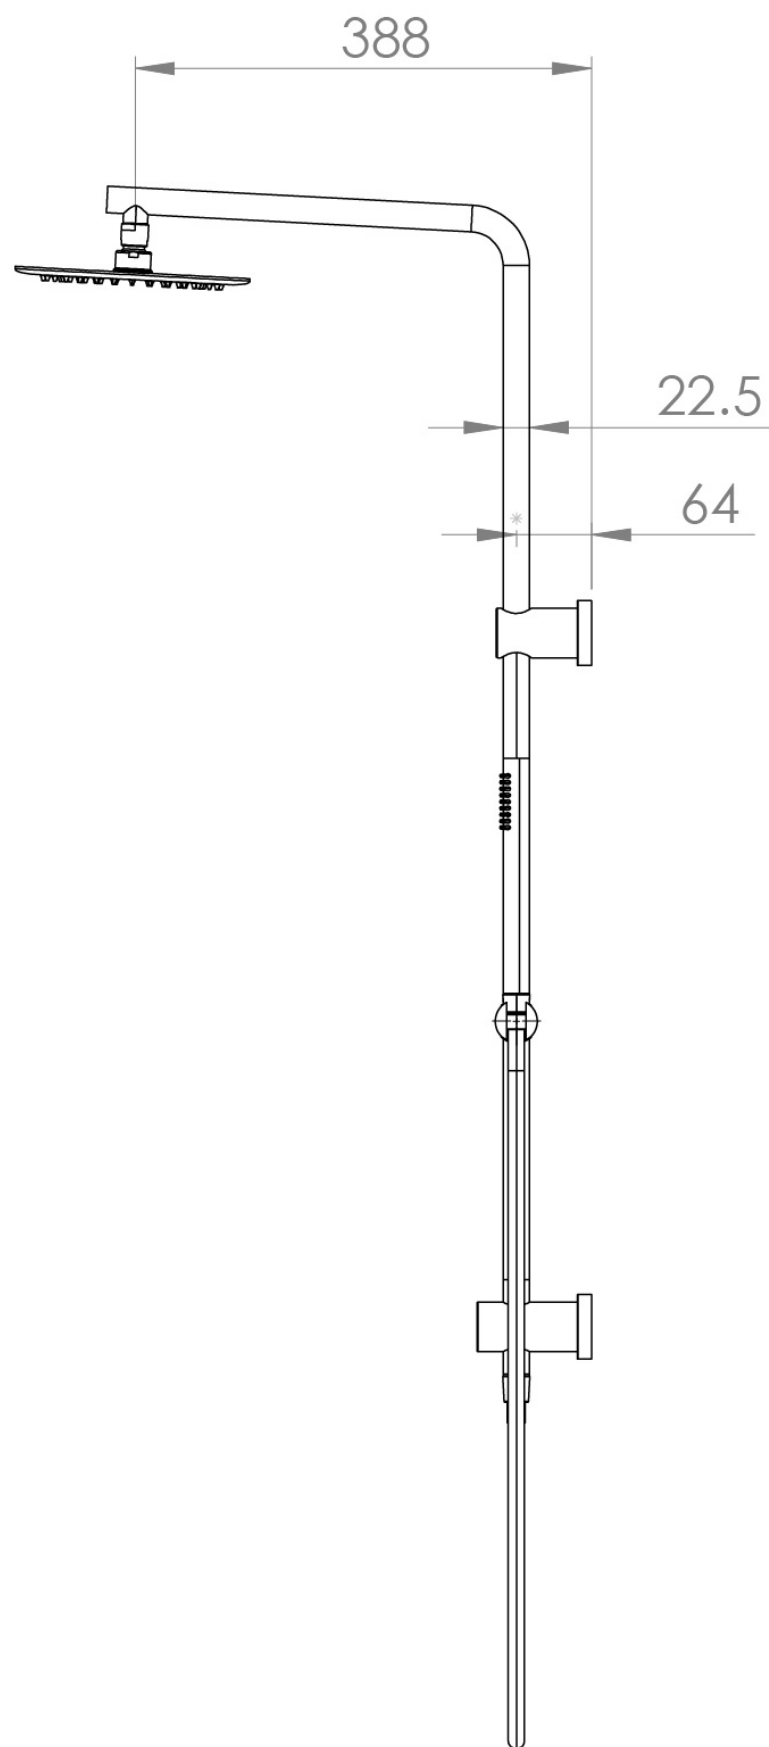

# COS RIGID RISER KIT WITH 2 WAY DIVERTER OUTLET - CHROME

## PRODUCT INFORMATION

<b>Finish:</b>	Chrome
<b>Guarantee</b>	5 years
<b>Outlets</b>	2
<b>Other Features</b>	Paired with Saneux Concealed Valves (VB019 / VB020 / VB021 / VB022)

**Product Code:** COSDP01

## DESCRIPTION

The Cos Rigid Riser Shower Kit, featuring a concealed outlet elbow and diverter, is available in a range of finishes: chrome, brushed brass, brushed bronze, brushed nickel, and satin black.

# FLOW RATE

- 1 Bar - Flowrate: 5.57 l/min
- 2 Bar - Flowrate: 7.23 l/min
- 3 Bar - Flowrate: 7.2 l/min
- 5 Bar - Flowrate: 8.57 l/min

Saneux reserves the right to alter the specifications and product range without prior notice. Dimensions are given as a guide only. Dimensions should not be used for surrounding furniture, fixtures and fittings until the product is on site.