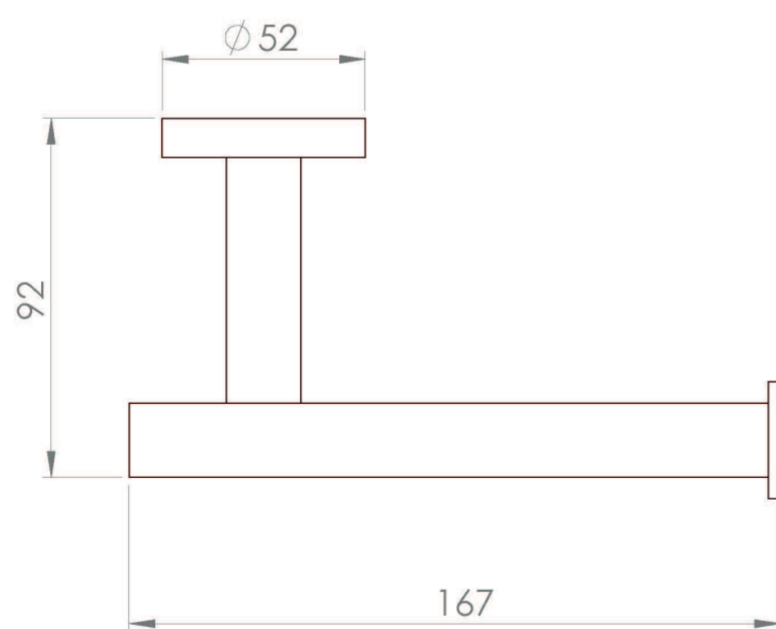

COS TOILET ROLL HOLDER - BRUSHED BRONZE

PRODUCT INFORMATION

Finish:	Brushed Bronze (PVD)
Height:	52mm
Width:	167mm
Depth:	92mm
Material:	Brass
Weight:	0.29kg

Product Code: CO262.BR

DESCRIPTION

The COS collection was designed to create brassware that was both modern and classic to suit any style of bathroom. The accessories will be the perfect finishing touches needed to complete your bathroom look.

This toilet paper holder in brushed bronze has a clean and simple design, and can be installed to face either left or right so that it can work in different spaces.

TECHNICAL DRAWING

Saneux reserves the right to alter the specifications and product range without prior notice. Dimensions are given as a guide only. Dimensions should not be used for surrounding furniture, fixtures and fittings until the product is on site.