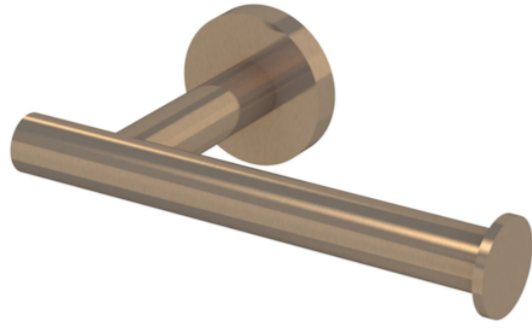

COS TOILET ROLL HOLDER - BRUSHED BRONZE

PRODUCT INFORMATION

Finish:	Brushed Bronze (PVD)
Height:	52mm
Width:	167mm
Depth:	92mm
Material:	Brass
Weight:	0.29kg

Product Code: CO262.BR

DESCRIPTION

The COS collection was designed to create brassware that was both modern and classic to suit any style of bathroom. The accessories will be the perfect finishing touches needed to complete your bathroom look.

This toilet paper holder in brushed bronze has a clean and simple design, and can be installed to face either left or right so that it can work in different spaces.

TECHNICAL DRAWING

Saneux reserves the right to alter the specifications and product range without prior notice. Dimensions are given as a guide only. Dimensions should not be used for surrounding furniture, fixtures and fittings until the product is on site.