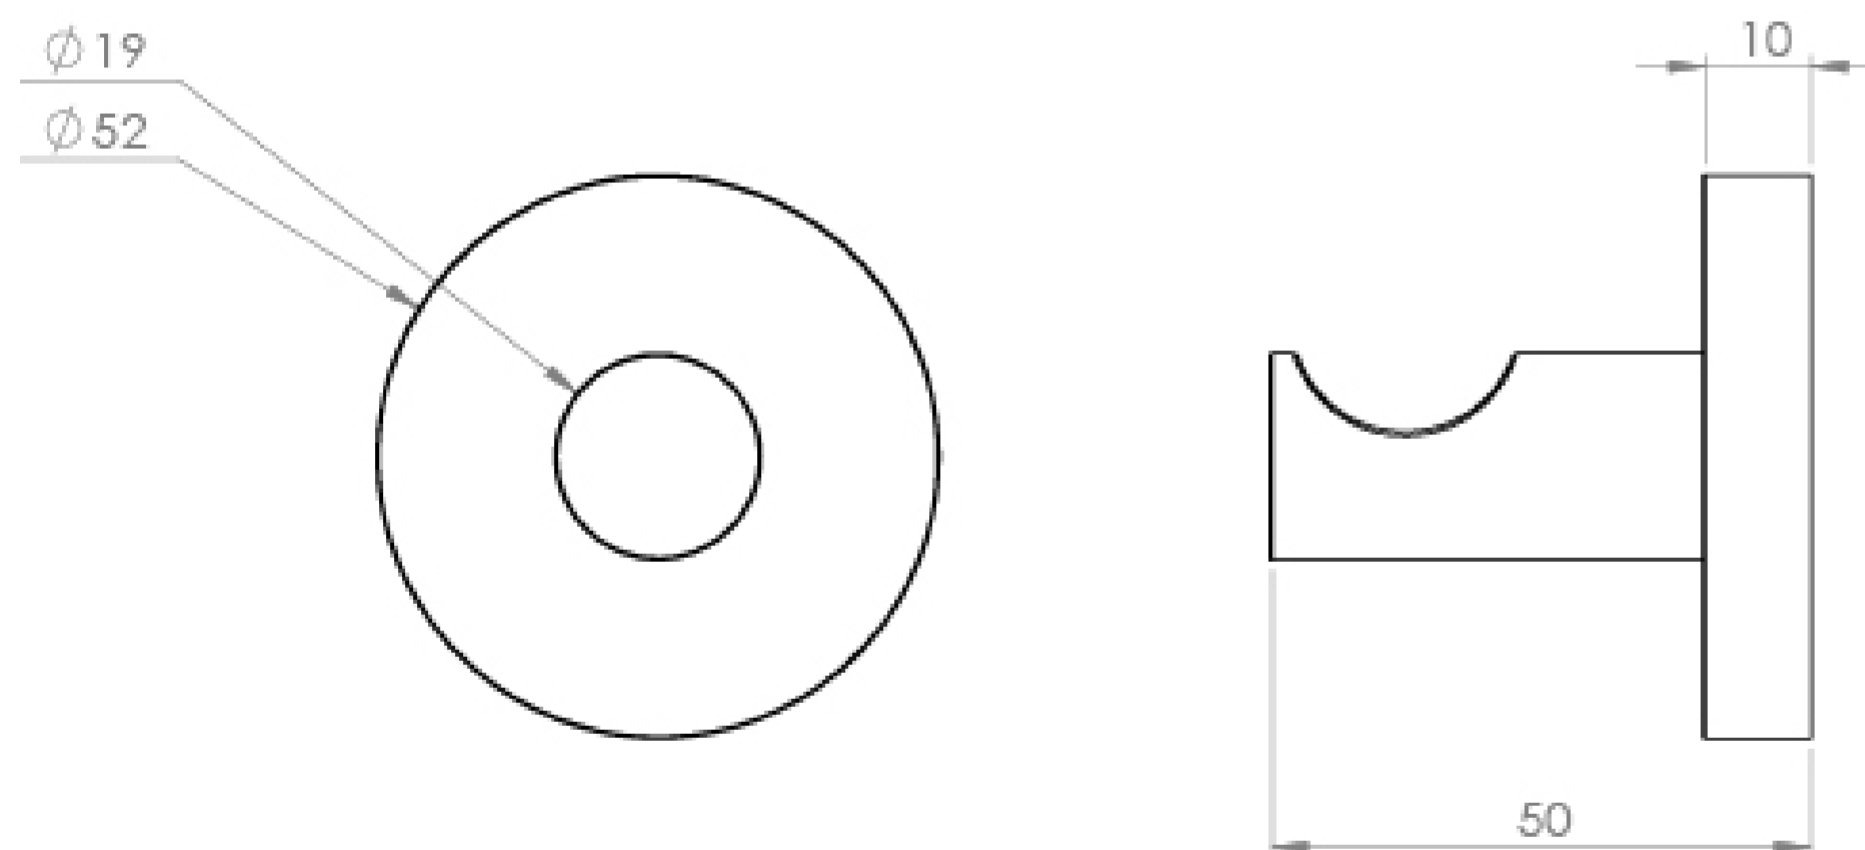

COS ROBE HOOK - BRUSHED BRONZE

PRODUCT INFORMATION

Finish:	Brushed Bronze (PVD)
Height:	52mm
Width:	52mm
Depth:	50mm
Material:	Brass
Weight:	0.2kg

Product Code: CO190.BR

DESCRIPTION

The COS collection was designed to create brassware that was both modern and classic to suit any style of bathroom. The accessories will be the perfect finishing touches needed to complete your bathroom look.

Choose this robe hook in brushed bronze for a stylish and modern look whether its purpose be for hanging your bath robe or towels.

TECHNICAL DRAWING

Saneux reserves the right to alter the specifications and product range without prior notice. Dimensions are given as a guide only. Dimensions should not be used for surrounding furniture, fixtures and fittings until the product is on site.