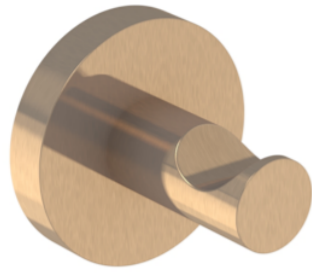

COS ROBE HOOK - BRUSHED BRONZE

PRODUCT INFORMATION

Finish:	Brushed Bronze (PVD)
Height:	52mm
Width:	52mm
Depth:	50mm
Material:	Brass
Weight:	0.2kg

Product Code: CO190.BR

DESCRIPTION

The COS collection was designed to create brassware that was both modern and classic to suit any style of bathroom. The accessories will be the perfect finishing touches needed to complete your bathroom look.

Choose this robe hook in brushed bronze for a stylish and modern look whether its purpose be for hanging your bath robe or towels.

TECHNICAL DRAWING

Saneux reserves the right to alter the specifications and product range without prior notice. Dimensions are given as a guide only. Dimensions should not be used for surrounding furniture, fixtures and fittings until the product is on site.