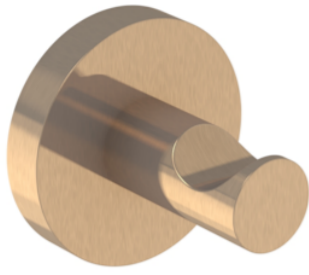

COS ROBE HOOK - BRUSHED BRONZE

PRODUCT INFORMATION

Finish:	Brushed Bronze (PVD)
Height:	52mm
Width:	52mm
Depth:	50mm
Material:	Brass
Weight:	0.2kg

Product Code: CO190.BR

DESCRIPTION

The COS collection was designed to create brassware that was both modern and classic to suit any style of bathroom. The accessories will be the perfect finishing touches needed to complete your bathroom look.

Choose this robe hook in brushed bronze for a stylish and modern look whether its purpose be for hanging your bath robe or towels.

TECHNICAL DRAWING

Saneux reserves the right to alter the specifications and product range without prior notice. Dimensions are given as a guide only. Dimensions should not be used for surrounding furniture, fixtures and fittings until the product is on site.