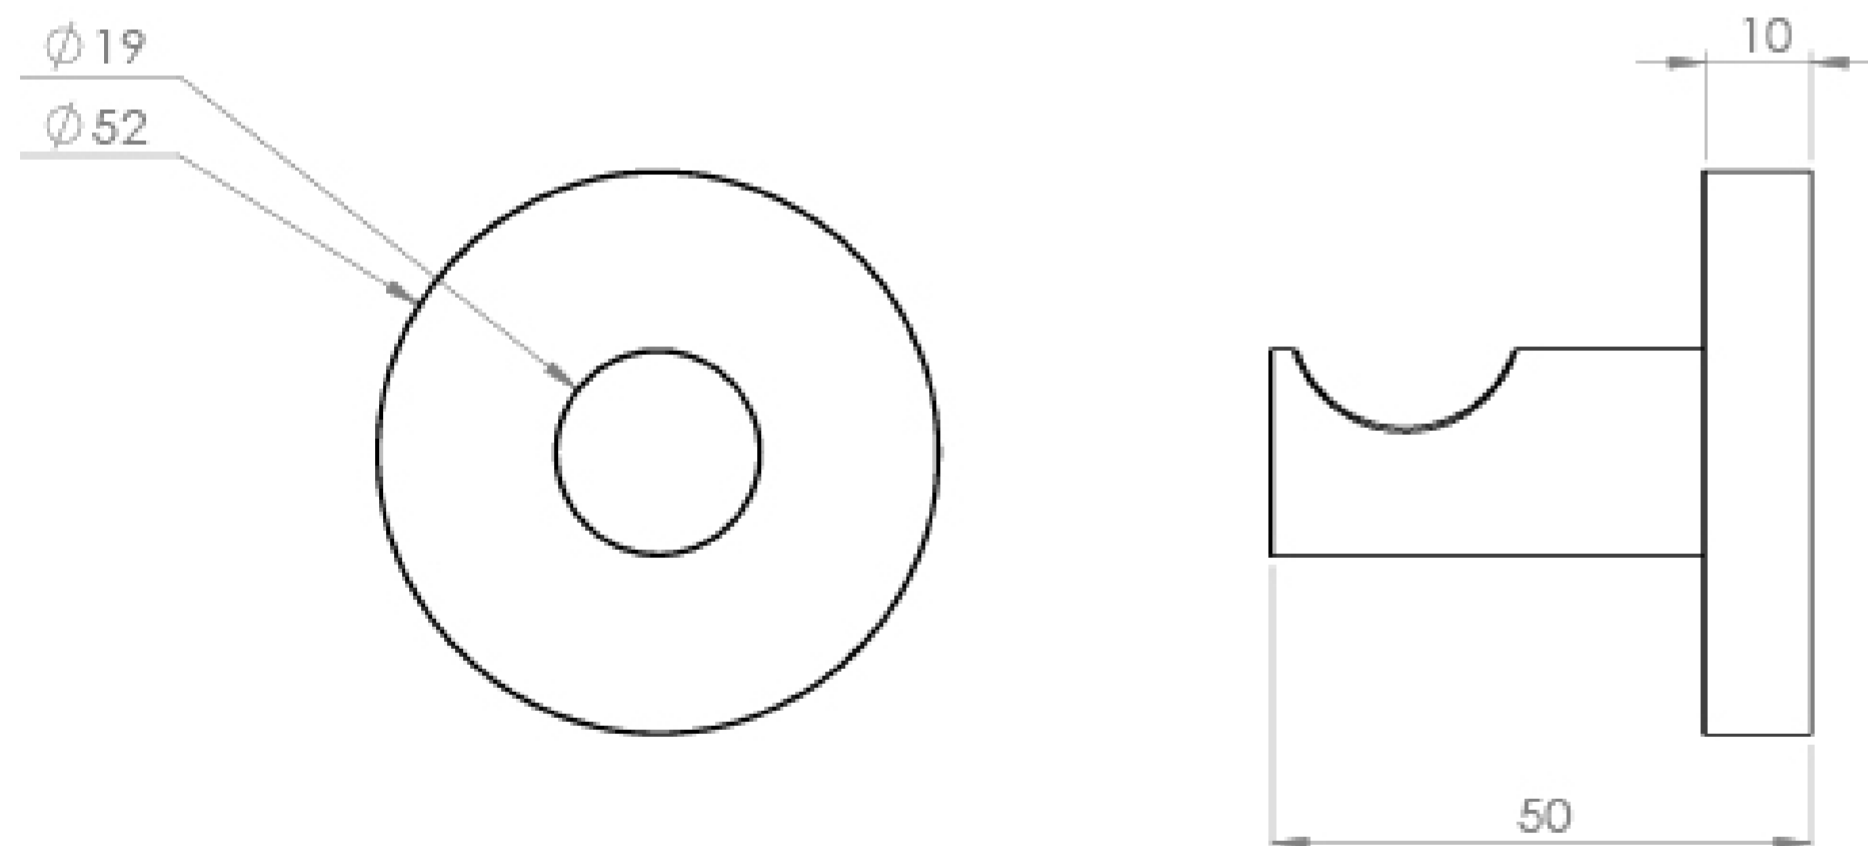

COS ROBE HOOK - BRUSHED BRONZE

PRODUCT INFORMATION

Finish:	Brushed Bronze (PVD)
Height:	52mm
Width:	52mm
Depth:	50mm
Material:	Brass
Weight:	0.2kg

Product Code: CO190.BR

DESCRIPTION

The COS collection was designed to create brassware that was both modern and classic to suit any style of bathroom. The accessories will be the perfect finishing touches needed to complete your bathroom look.

Choose this robe hook in brushed bronze for a stylish and modern look whether its purpose be for hanging your bath robe or towels.

TECHNICAL DRAWING

Saneux reserves the right to alter the specifications and product range without prior notice. Dimensions are given as a guide only. Dimensions should not be used for surrounding furniture, fixtures and fittings until the product is on site.