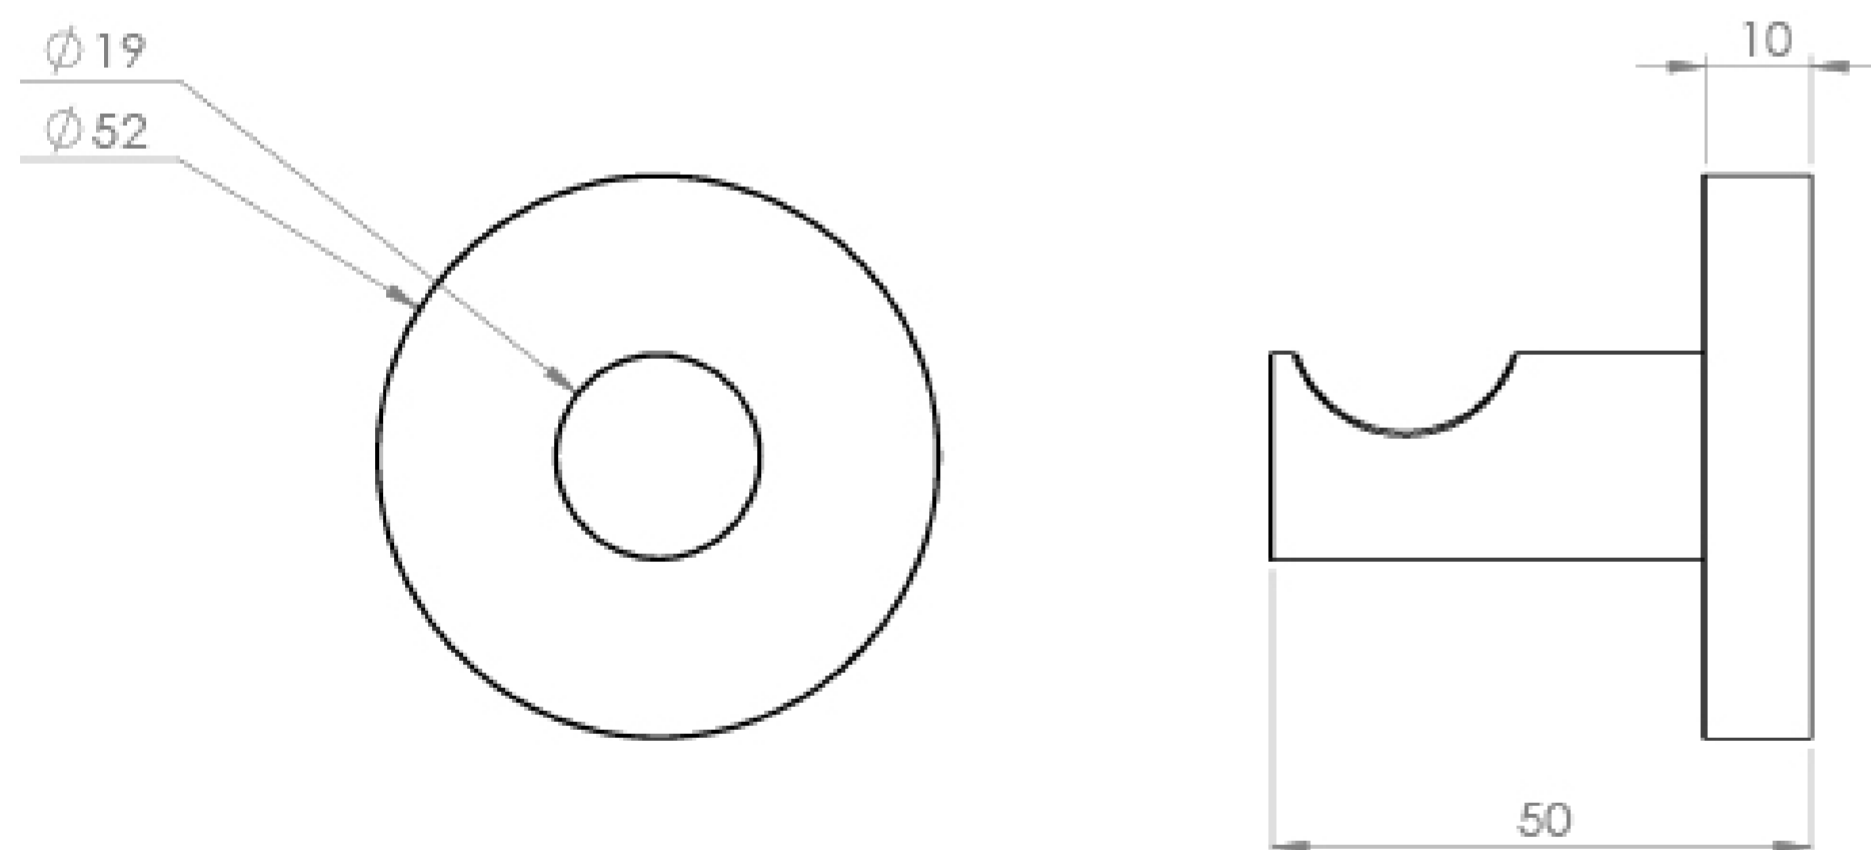

COS ROBE HOOK - BRUSHED BRONZE

PRODUCT INFORMATION

Finish:	Brushed Bronze (PVD)
Height:	52mm
Width:	52mm
Depth:	50mm
Material:	Brass
Weight:	0.2kg

Product Code: CO190.BR

DESCRIPTION

The COS collection was designed to create brassware that was both modern and classic to suit any style of bathroom. The accessories will be the perfect finishing touches needed to complete your bathroom look.

Choose this robe hook in brushed bronze for a stylish and modern look whether its purpose be for hanging your bath robe or towels.

TECHNICAL DRAWING

Saneux reserves the right to alter the specifications and product range without prior notice. Dimensions are given as a guide only. Dimensions should not be used for surrounding furniture, fixtures and fittings until the product is on site.