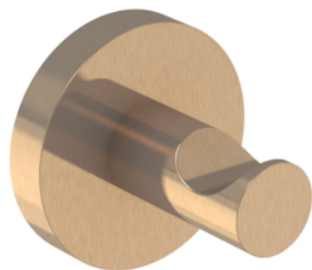

COS ROBE HOOK - BRUSHED BRONZE

PRODUCT INFORMATION

Finish:	Brushed Bronze (PVD)
Height:	52mm
Width:	52mm
Depth:	50mm
Material:	Brass
Weight:	0.2kg

Product Code: CO190.BR

DESCRIPTION

The COS collection was designed to create brassware that was both modern and classic to suit any style of bathroom. The accessories will be the perfect finishing touches needed to complete your bathroom look.

Choose this robe hook in brushed bronze for a stylish and modern look whether its purpose be for hanging your bath robe or towels.

TECHNICAL DRAWING

Saneux reserves the right to alter the specifications and product range without prior notice. Dimensions are given as a guide only. Dimensions should not be used for surrounding furniture, fixtures and fittings until the product is on site.