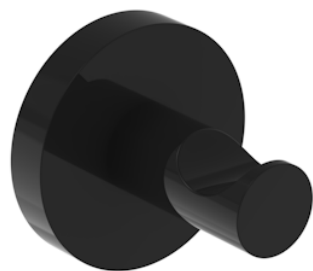

COS ROBE HOOK - SATIN BLACK

PRODUCT INFORMATION

Finish:	Satin Black
Height:	52mm
Width:	52mm
Depth:	50mm
Material:	Brass
Weight:	0.2kg

Product Code: CO190.SB

DESCRIPTION

The COS collection was designed to create brassware that was both modern and classic to suit any style of bathroom. The accessories will be the perfect finishing touches needed to complete your bathroom look.

Choose this robe hook in satin black for a stylish and modern look whether its purpose be for hanging your bath robe or towels.

TECHNICAL DRAWING

Saneux reserves the right to alter the specifications and product range without prior notice. Dimensions are given as a guide only. Dimensions should not be used for surrounding furniture, fixtures and fittings until the product is on site.