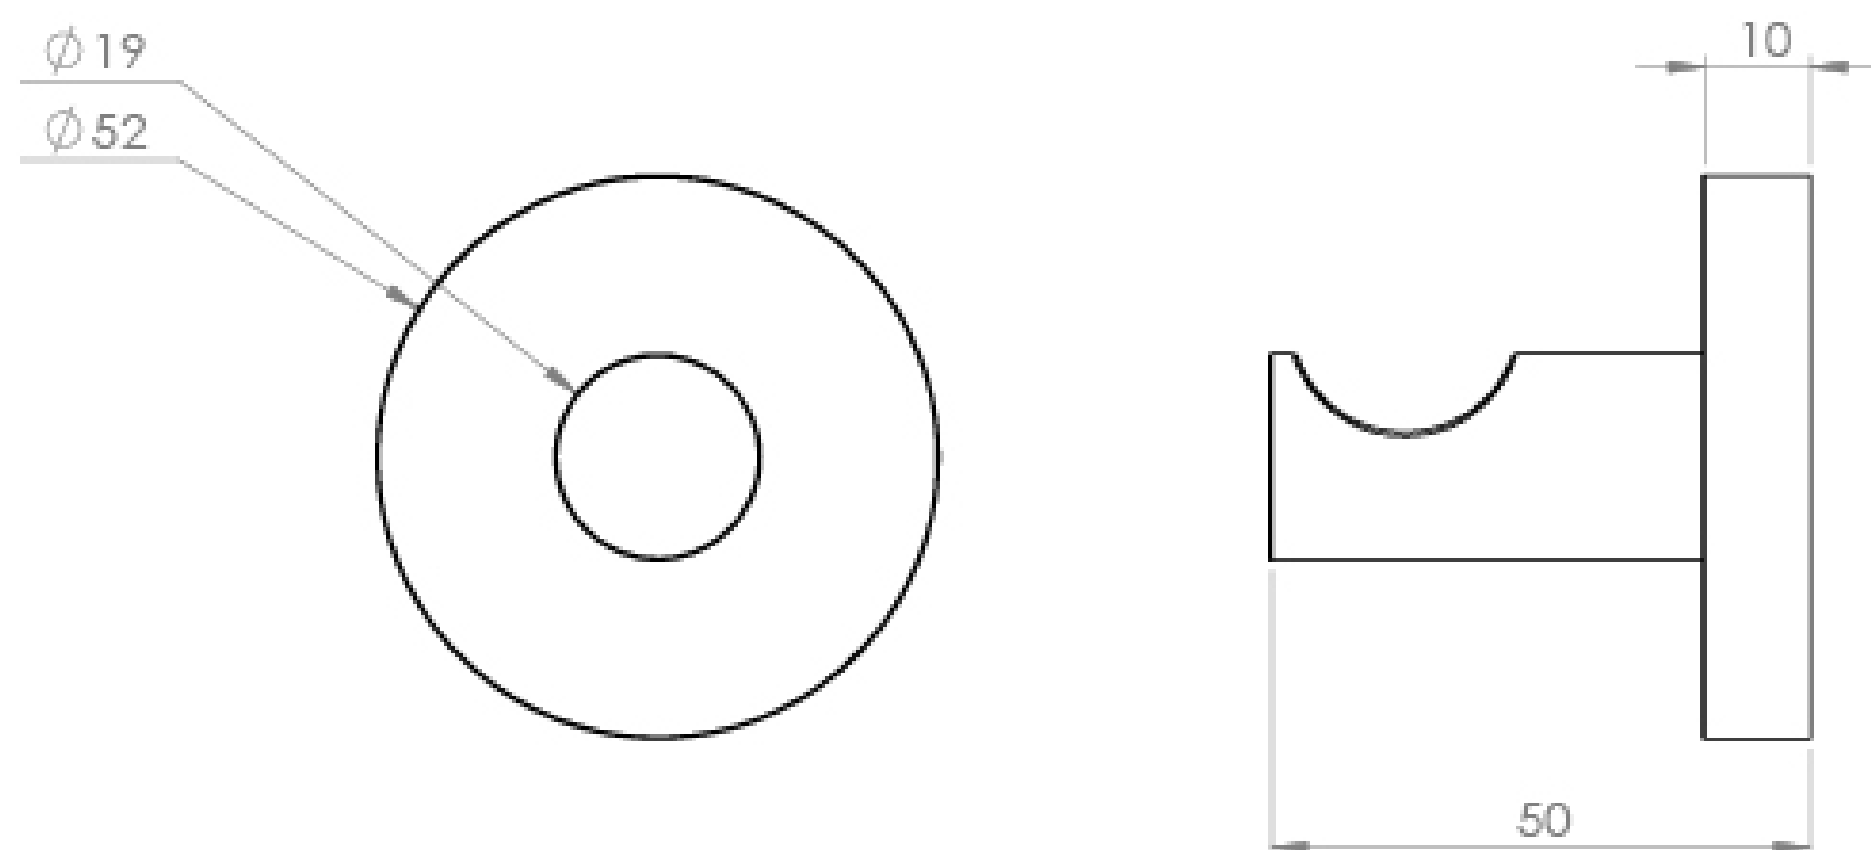

COS ROBE HOOK - SATIN BLACK

PRODUCT INFORMATION

Finish:	Satin Black
Height:	52mm
Width:	52mm
Depth:	50mm
Material:	Brass
Weight:	0.2kg

Product Code: CO190.SB

DESCRIPTION

The COS collection was designed to create brassware that was both modern and classic to suit any style of bathroom. The accessories will be the perfect finishing touches needed to complete your bathroom look.

Choose this robe hook in satin black for a stylish and modern look whether its purpose be for hanging your bath robe or towels.

TECHNICAL DRAWING

Saneux reserves the right to alter the specifications and product range without prior notice. Dimensions are given as a guide only. Dimensions should not be used for surrounding furniture, fixtures and fittings until the product is on site.