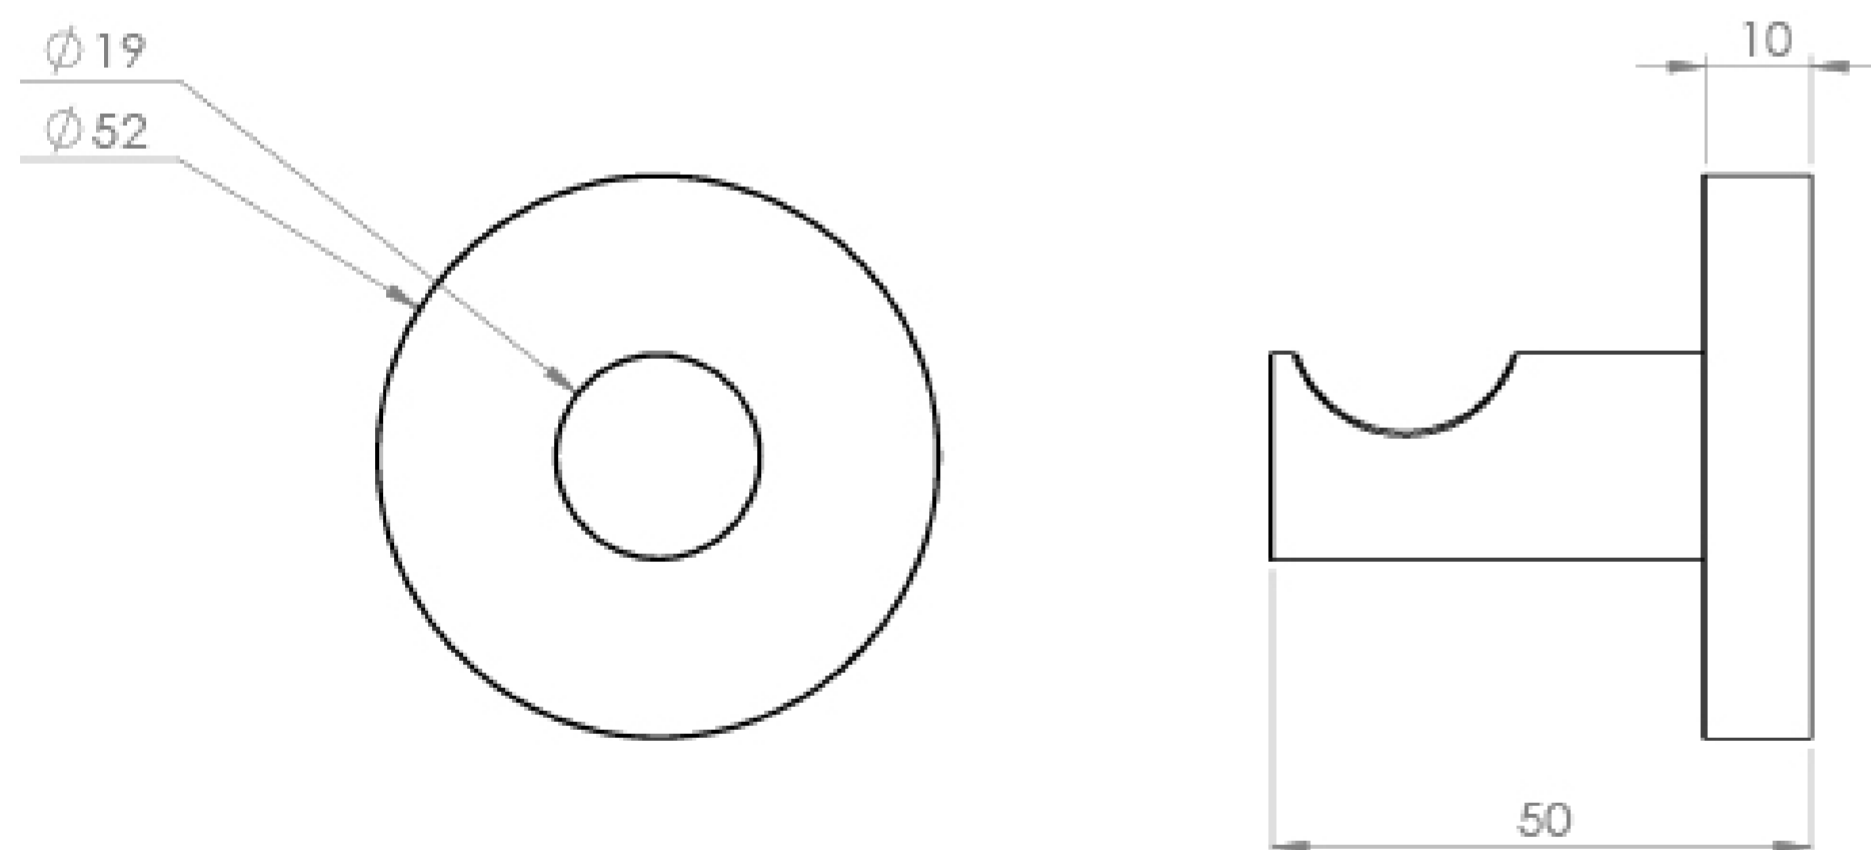

COS ROBE HOOK - SATIN BLACK

PRODUCT INFORMATION

Finish:	Satin Black
Height:	52mm
Width:	52mm
Depth:	50mm
Material:	Brass
Weight:	0.2kg

Product Code: CO190.SB

DESCRIPTION

The COS collection was designed to create brassware that was both modern and classic to suit any style of bathroom. The accessories will be the perfect finishing touches needed to complete your bathroom look.

Choose this robe hook in satin black for a stylish and modern look whether its purpose be for hanging your bath robe or towels.

TECHNICAL DRAWING

Saneux reserves the right to alter the specifications and product range without prior notice. Dimensions are given as a guide only. Dimensions should not be used for surrounding furniture, fixtures and fittings until the product is on site.