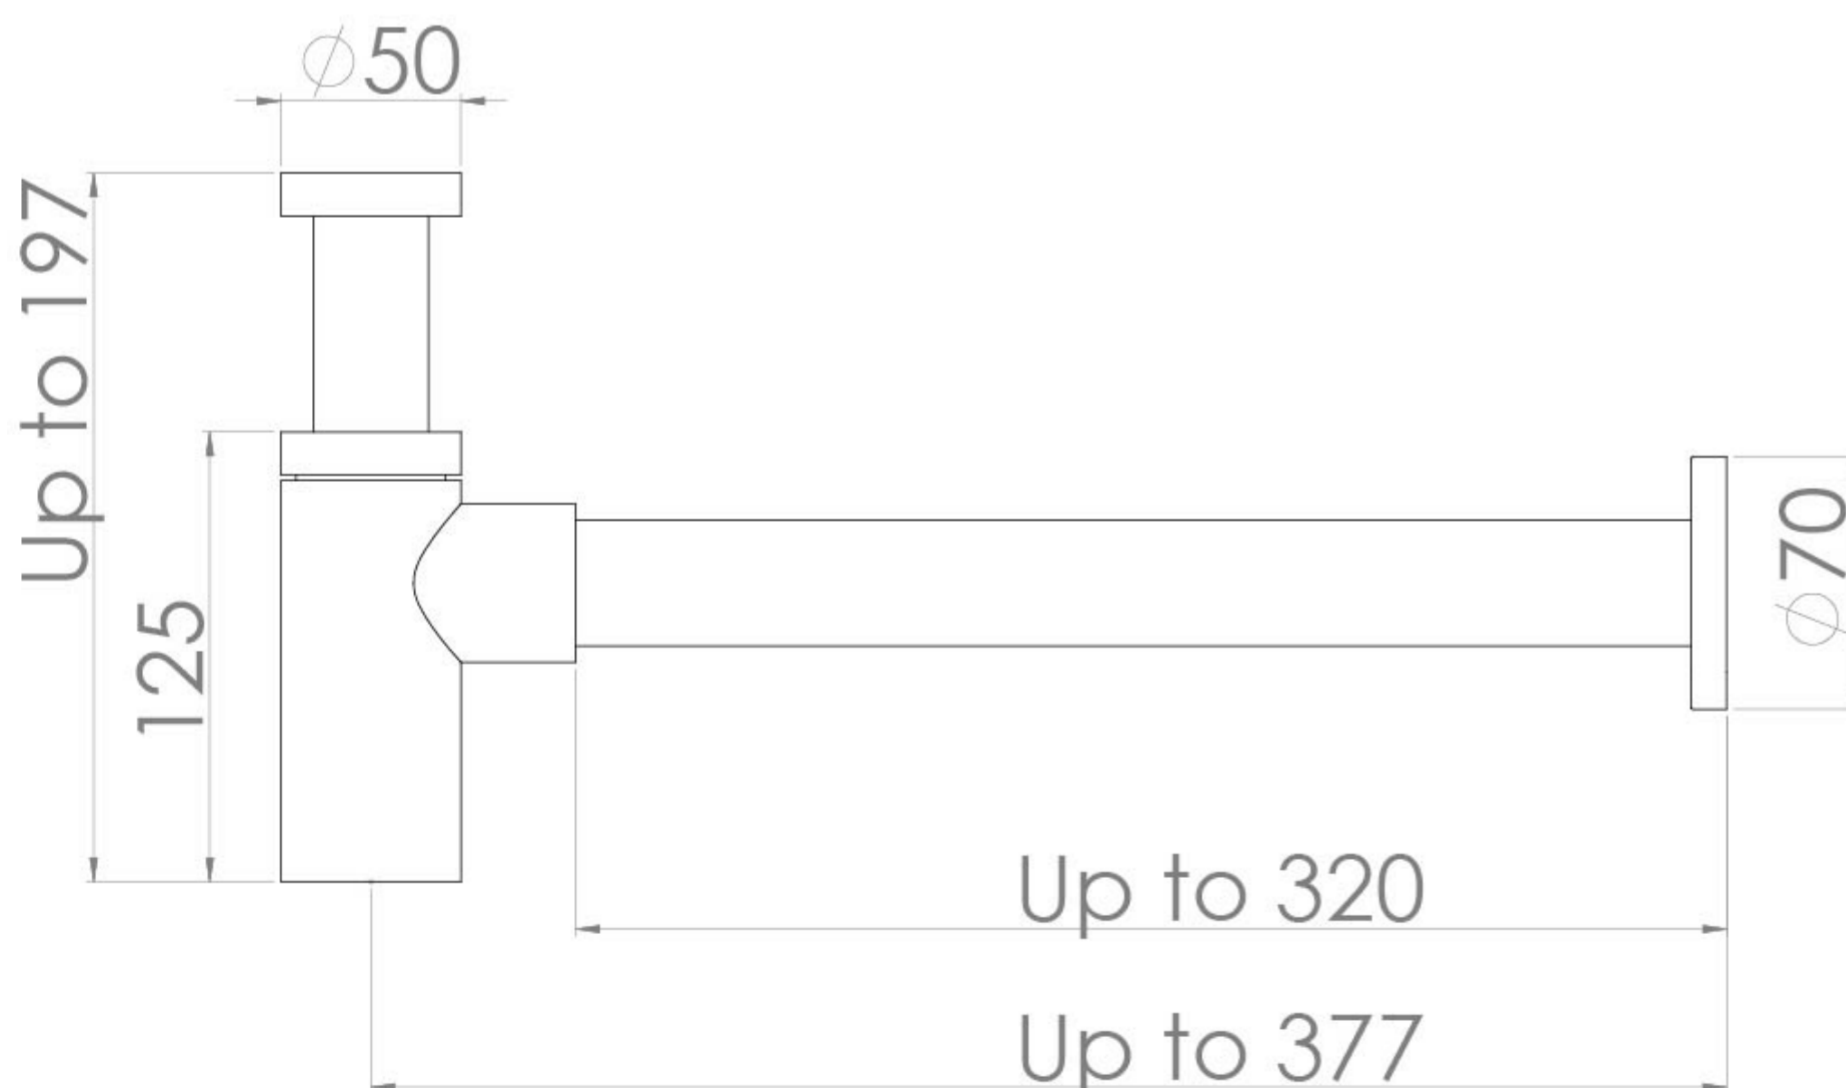

TECHNICAL DRAWING

Saneux reserves the right to alter the specifications and product range without prior notice. Dimensions are given as a guide only. Dimensions should not be used for surrounding furniture, fixtures and fittings until the product is on site.