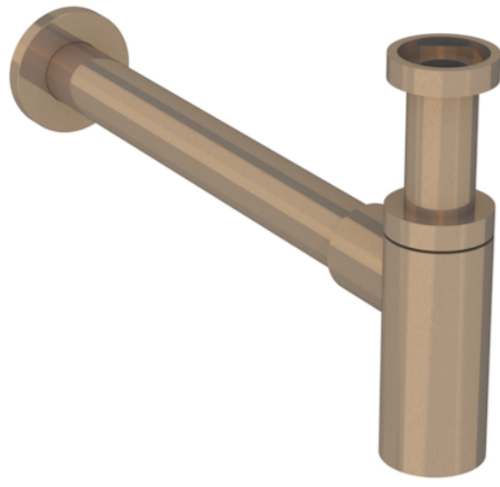

COS ROUND BOTTLE TRAP - BRUSHED BRONZE

PRODUCT INFORMATION

Finish:	Brushed Bronze (PVD)
Height:	197mm
Width:	70mm
Depth:	377mm
Material:	Brass
Weight:	0.68kg

Product Code: CO9570.BR

DESCRIPTION

The COS collection was designed to create brassware that was both modern and classic to suit any style of bathroom.

A COS bottle trap in Satin Black is the perfect finishing touch to your bathroom. If you're opting for a wall mounted washbasin on its own, a bottle trap will instantly give it a sophisticated look whilst still providing practicality. It can be cut down in height and in projection, so you can make sure it precisely connects with your basin and basin waste.

The Satin Black finish is PVD, a durable coating to the finish that will continuously look flawless for years to come.

TECHNICAL DRAWING

Saneux reserves the right to alter the specifications and product range without prior notice. Dimensions are given as a guide only. Dimensions should not be used for surrounding furniture, fixtures and fittings until the product is on site.