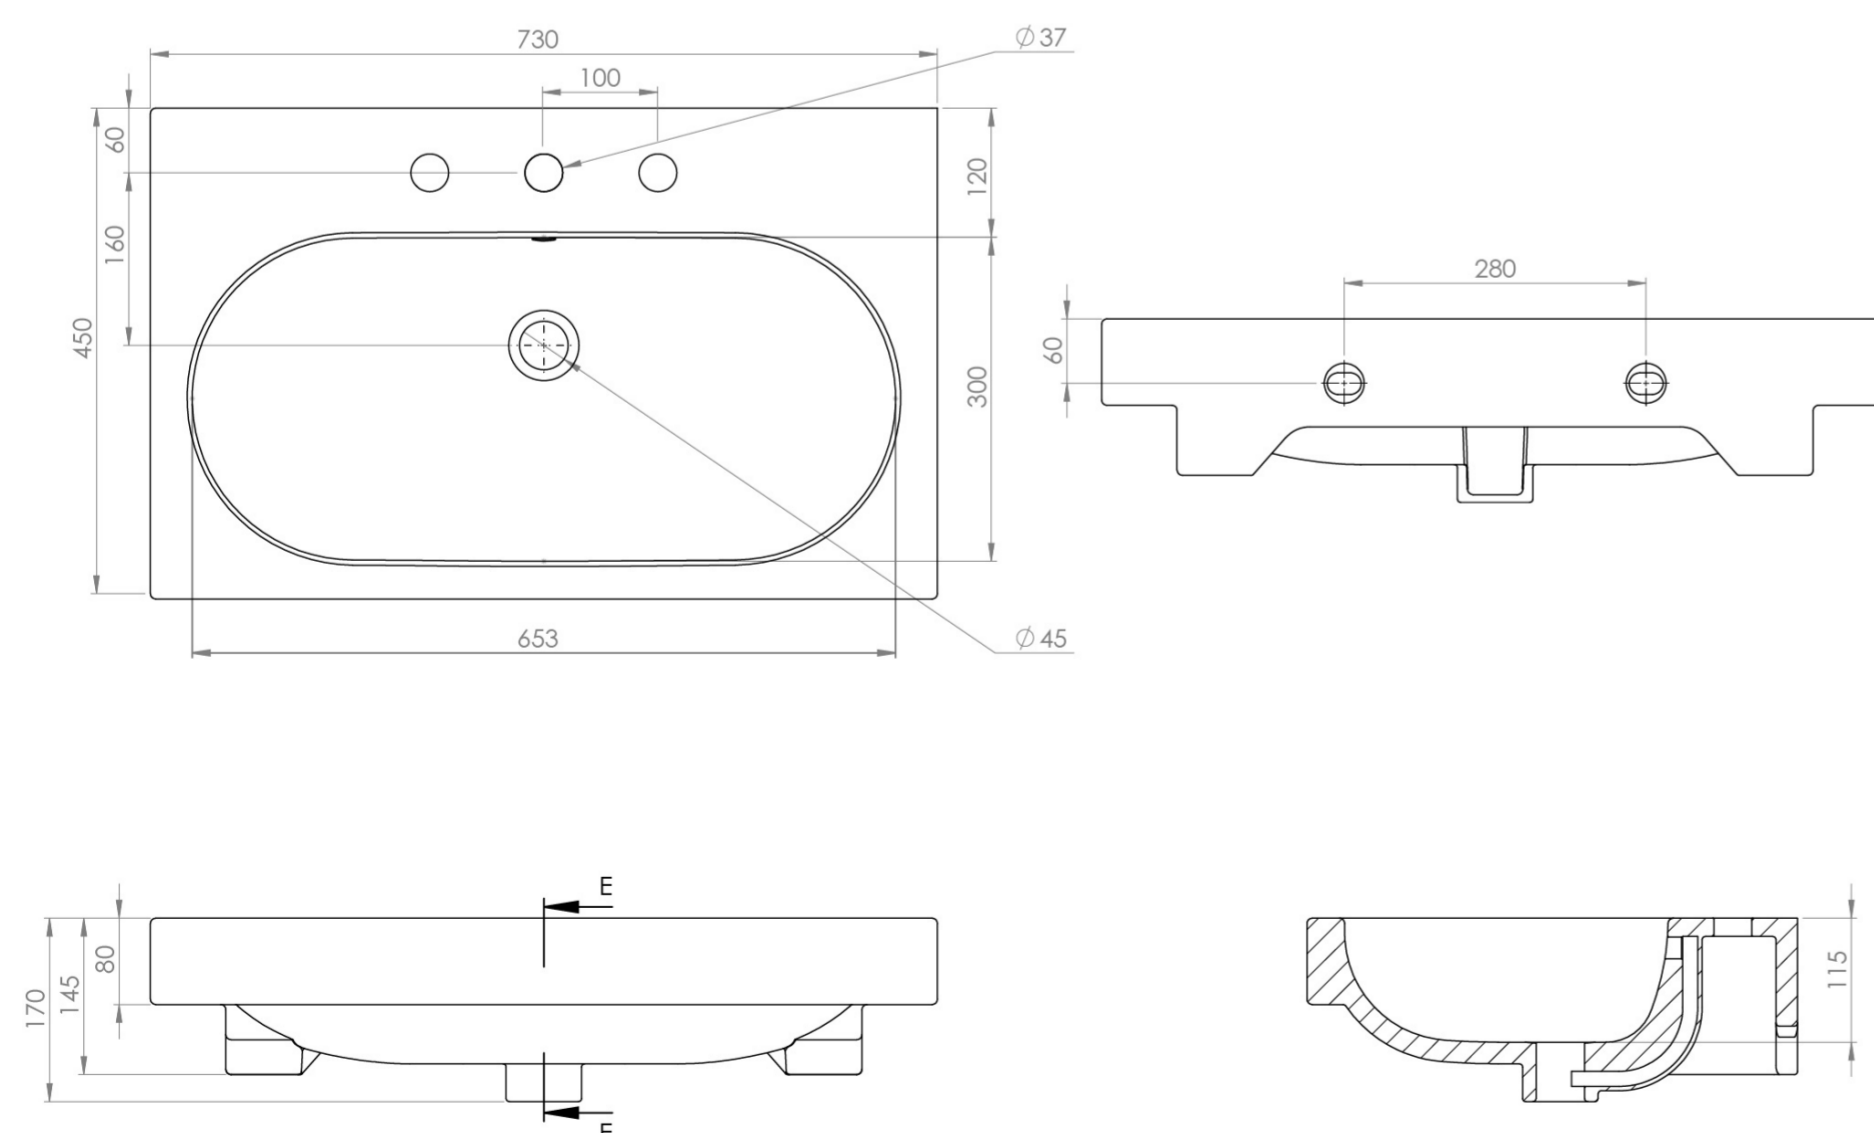

AUSTEN 73X45CM WASHBASIN 3TH

PRODUCT INFORMATION

Finish:	Gloss White
Height:	170mm
Width:	730mm
Depth:	455mm
Material:	Ceramic
Weight:	20.8kg

Product Code: 50011.3TH

DESCRIPTION

AUSTEN was designed to provide you with the best quality bathroom products that offer a luxurious yet classic style that will stand the test of time.

This AUSTEN 73x45cm 3 tap hole washbasin has a perfectly rounded deep bowl to prevent splashing as well as plenty of ledge space for displaying toiletries. It is also a modest projection of 45cm, so it can work in a variety of bathrooms.

Pair this washbasin with our AUSTEN 70cm wall mounted and floor standing vanity units.

Pair with a 3 piece basin mixer.

*With an overflow

TECHNICAL DRAWING

Saneux reserves the right to alter the specifications and product range without prior notice. Dimensions are given as a guide only. Dimensions should not be used for surrounding furniture, fixtures and fittings until the product is on site.