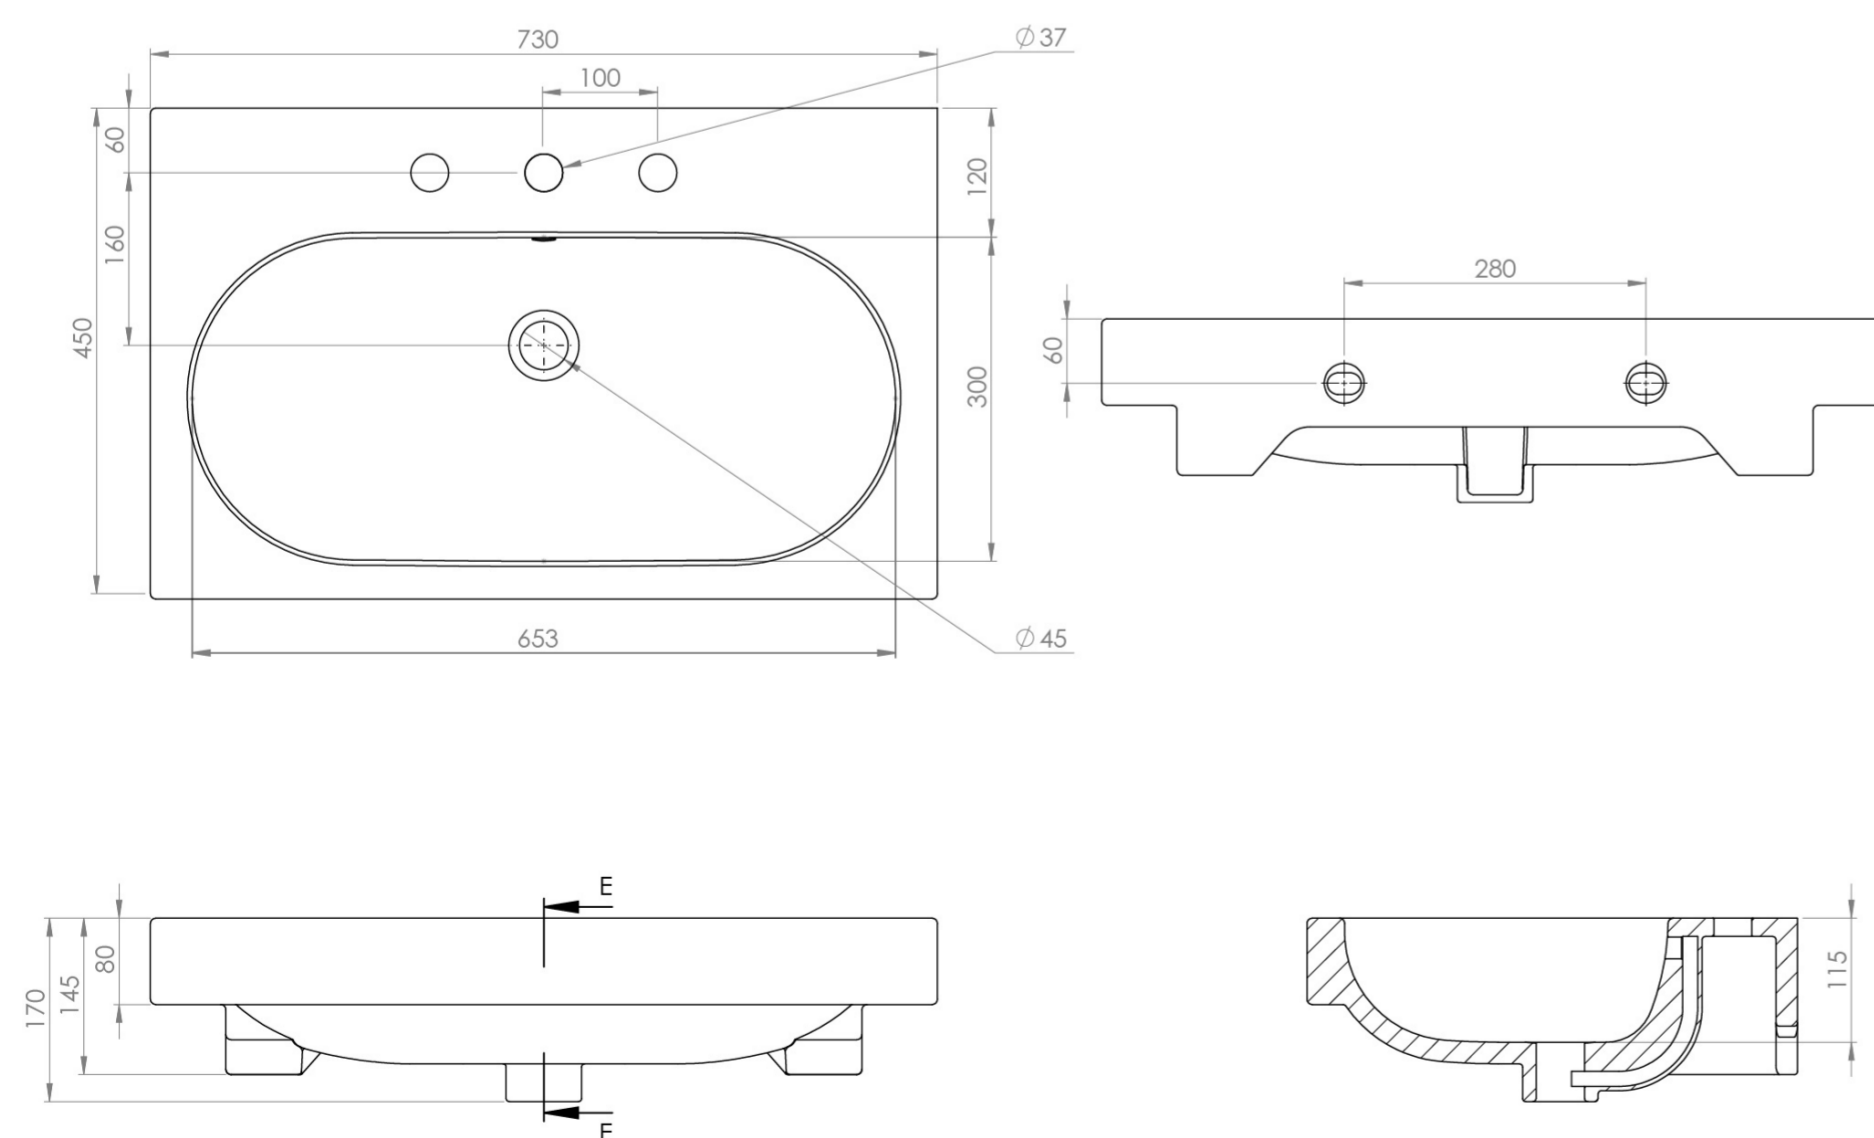

TECHNICAL DRAWING

Saneux reserves the right to alter the specifications and product range without prior notice. Dimensions are given as a guide only. Dimensions should not be used for surrounding furniture, fixtures and fittings until the product is on site.