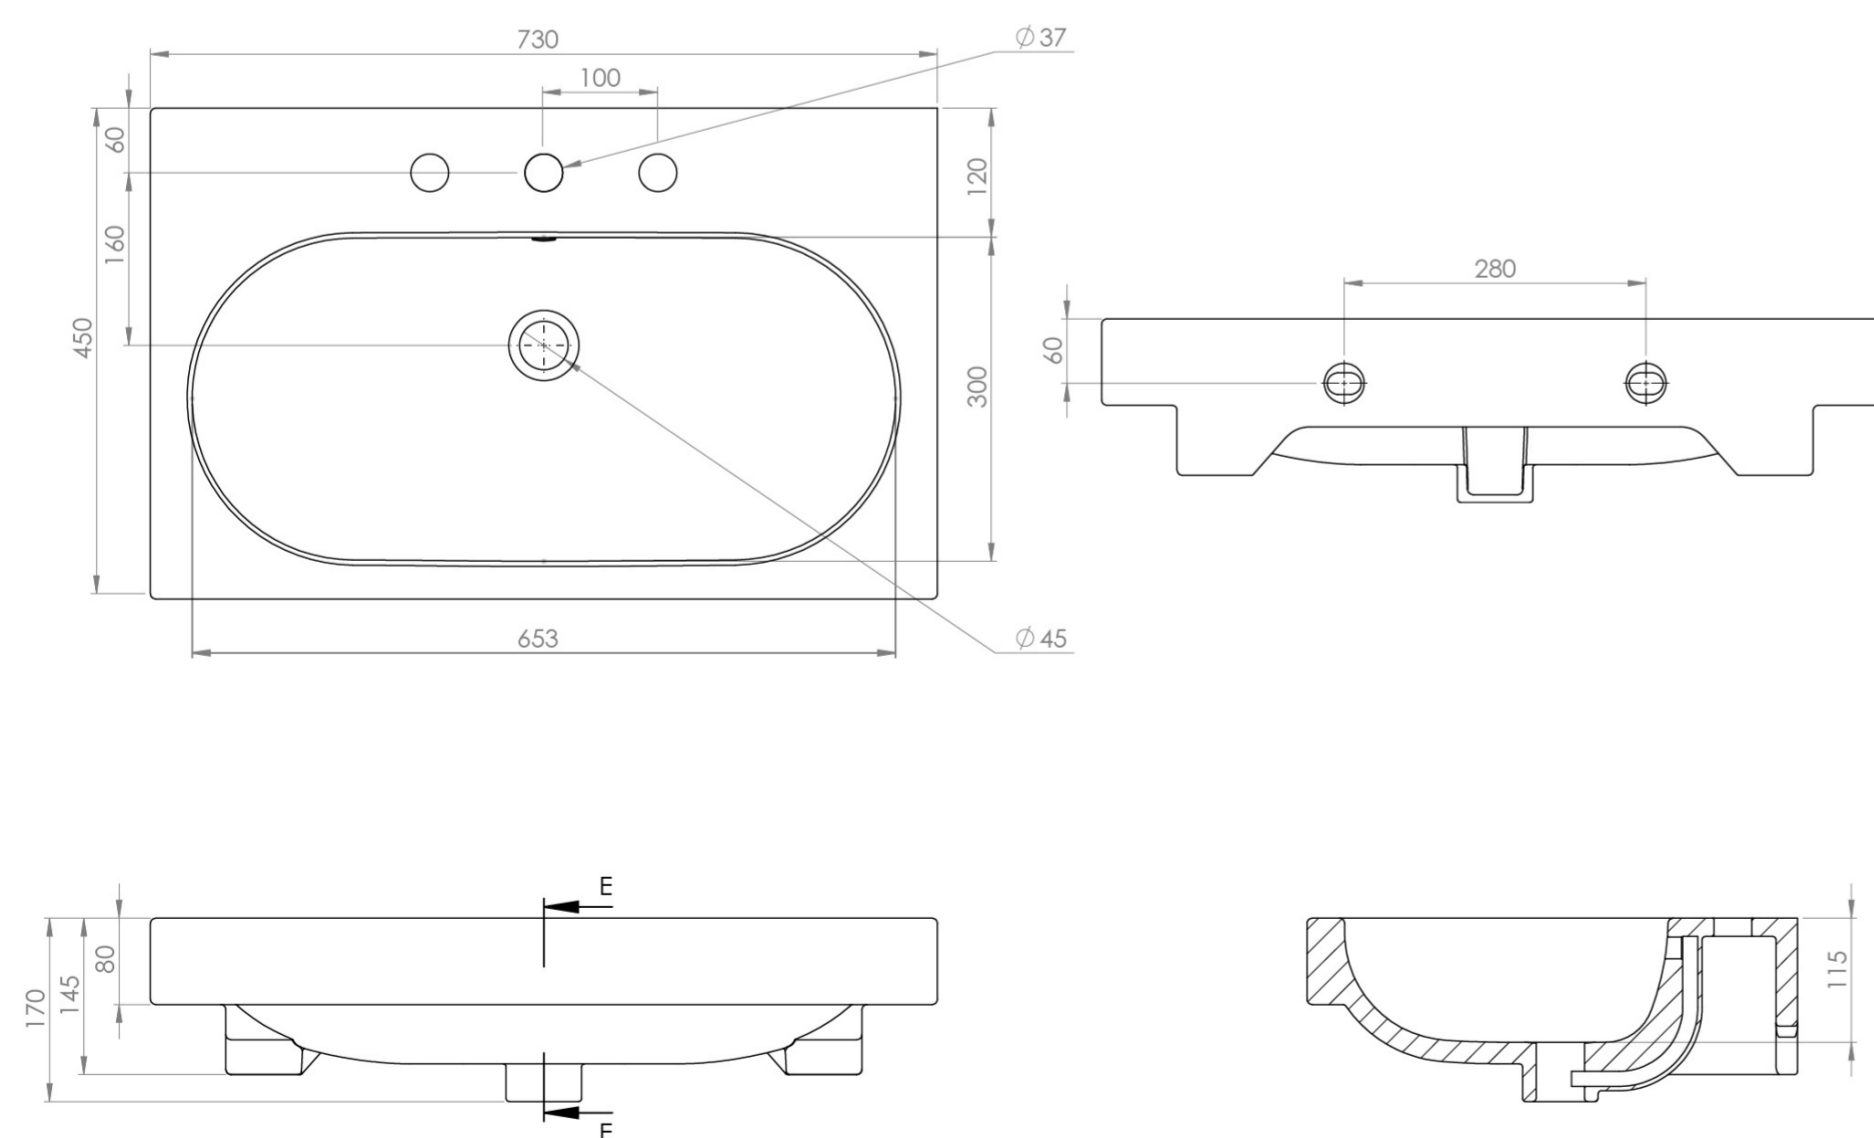

AUSTEN 73X45CM WASHBASIN 3TH

PRODUCT INFORMATION

Finish:	Gloss White
Height:	170mm
Width:	730mm
Depth:	455mm
Material:	Ceramic
Weight:	20.8kg

Product Code: 50011.3TH

DESCRIPTION

AUSTEN was designed to provide you with the best quality bathroom products that offer a luxurious yet classic style that will stand the test of time.

This AUSTEN 73x45cm 3 tap hole washbasin has a perfectly rounded deep bowl to prevent splashing as well as plenty of ledge space for displaying toiletries. It is also a modest projection of 45cm, so it can work in a variety of bathrooms.

Pair this washbasin with our AUSTEN 70cm wall mounted and floor standing vanity units.

Pair with a 3 piece basin mixer.

*With an overflow

TECHNICAL DRAWING

Saneux reserves the right to alter the specifications and product range without prior notice. Dimensions are given as a guide only. Dimensions should not be used for surrounding furniture, fixtures and fittings until the product is on site.