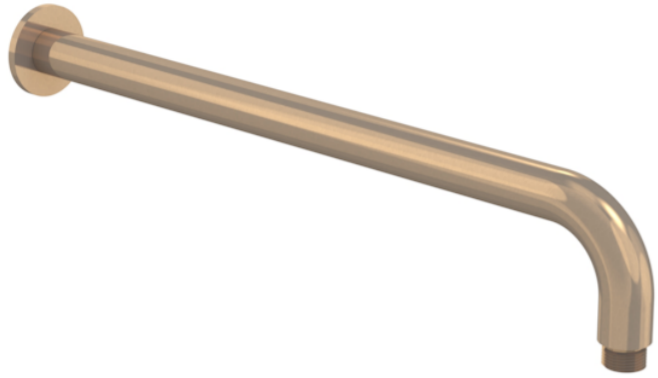

COS 400MM WALL MOUNTED SHOWER ARM - BRUSHED BRONZE

Product Code: CO229.BR

PRODUCT INFORMATION

Finish:	Brushed Bronze (PVD)
Height:	72.5mm
Width:	25mm
Depth:	402.5mm
Material	Brass
Weight	0.37kg
Guarantee	5 years

DESCRIPTION

The COS collection was designed to create brassware that was both modern and classic to suit any style of bathroom.

This COS wall mounted shower arm in brushed bronze has a 400mm projection and can work with our selection of shower heads. It instantly creates a luxurious shower experience. The brushed bronze finish is in fact a PVD coating, which will help to make the brassware look flawless for years to come.