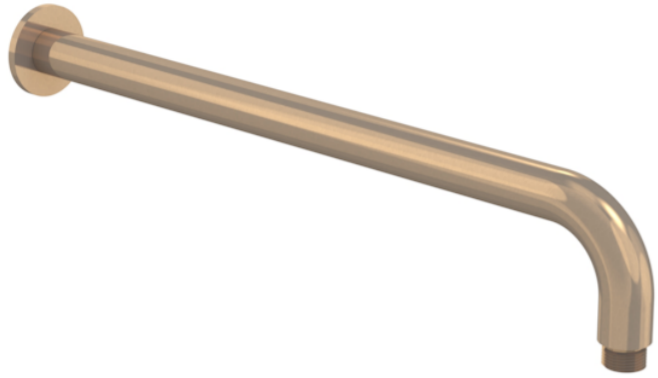

# COS 400MM WALL MOUNTED SHOWER ARM - BRUSHED BRONZE

Product Code: CO229.BR

## PRODUCT INFORMATION

Finish:	Brushed Bronze (PVD)
Height:	72.5mm
Width:	25mm
Depth:	402.5mm
Material:	Brass
Weight:	0.37kg
Guarantee:	5 years

## DESCRIPTION

The COS collection was designed to create brassware that was both modern and classic to suit any style of bathroom.

This COS wall mounted shower arm in brushed bronze has a 400mm projection and can work with our selection of shower heads. It instantly creates a luxurious shower experience. The brushed bronze finish is in fact a PVD coating, which will help to make the brassware look flawless for years to come.