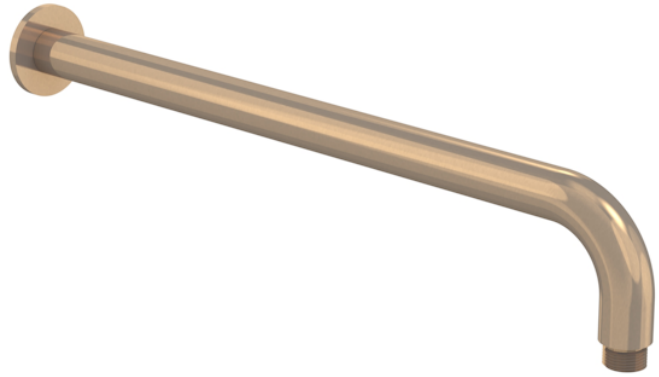

# COS 400MM WALL MOUNTED SHOWER ARM - BRUSHED BRONZE

Product Code: CO229.BR

## PRODUCT INFORMATION

Finish:	Brushed Bronze (PVD)
Height:	72.5mm
Width:	25mm
Depth:	402.5mm
Material:	Brass
Weight:	0.37kg
Guarantee:	5 years

## DESCRIPTION

The COS collection was designed to create brassware that was both modern and classic to suit any style of bathroom.

This COS wall mounted shower arm in brushed bronze has a 400mm projection and can work with our selection of shower heads. It instantly creates a luxurious shower experience. The brushed bronze finish is in fact a PVD coating, which will help to make the brassware look flawless for years to come.