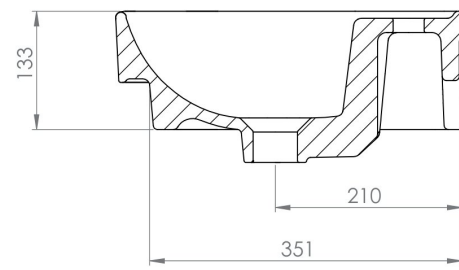

TECHNICAL DRAWING

Saneux reserves the right to alter the specifications and product range without prior notice. Dimensions are given as a guide only. Dimensions should not be used for surrounding furniture, fixtures and fittings until the product is on site.

<https://saneux.com/products/vita-55x39cm-washbasin-1th>