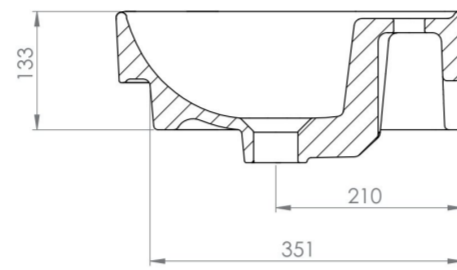

TECHNICAL DRAWING

Saneux reserves the right to alter the specifications and product range without prior notice. Dimensions are given as a guide only. Dimensions should not be used for surrounding furniture, fixtures and fittings until the product is on site.

<https://saneux.com/products/vita-55x39cm-washbasin-1th>