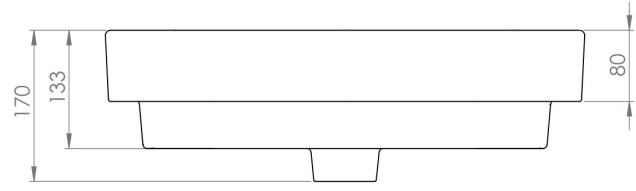

TECHNICAL DRAWING

Saneux reserves the right to alter the specifications and product range without prior notice. Dimensions are given as a guide only. Dimensions should not be used for surrounding furniture, fixtures and fittings until the product is on site.

<https://saneux.com/products/vita-55x39cm-washbasin-1th>