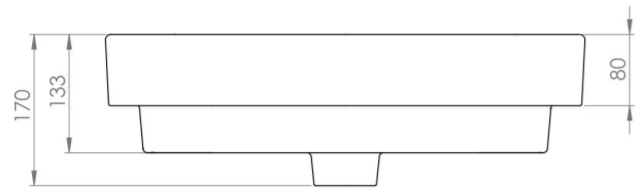

TECHNICAL DRAWING

Saneux reserves the right to alter the specifications and product range without prior notice. Dimensions are given as a guide only. Dimensions should not be used for surrounding furniture, fixtures and fittings until the product is on site.

<https://saneux.com/products/vita-55x39cm-washbasin-1th>