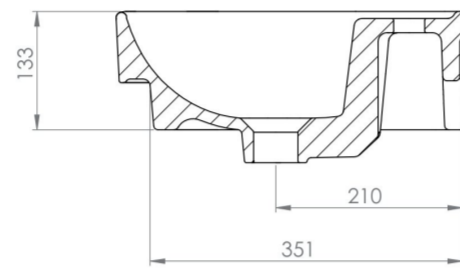

TECHNICAL DRAWING

Saneux reserves the right to alter the specifications and product range without prior notice. Dimensions are given as a guide only. Dimensions should not be used for surrounding furniture, fixtures and fittings until the product is on site.

<https://saneux.com/products/vita-55x39cm-washbasin-1th>