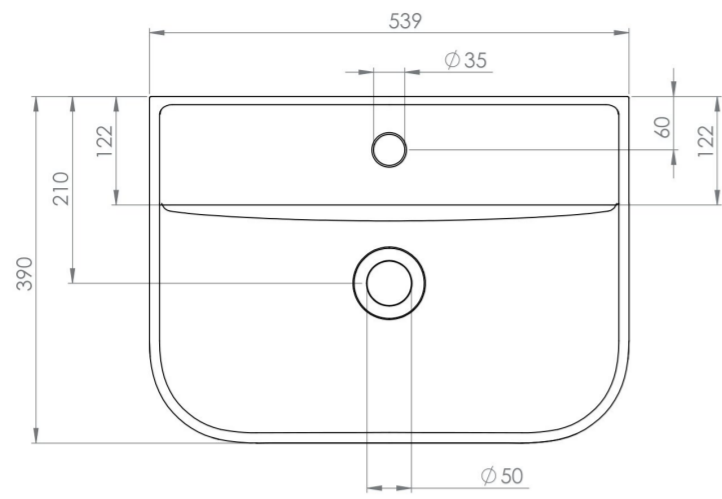

TECHNICAL DRAWING

Saneux reserves the right to alter the specifications and product range without prior notice. Dimensions are given as a guide only. Dimensions should not be used for surrounding furniture, fixtures and fittings until the product is on site.

<https://saneux.com/products/vita-55x39cm-washbasin-1th>