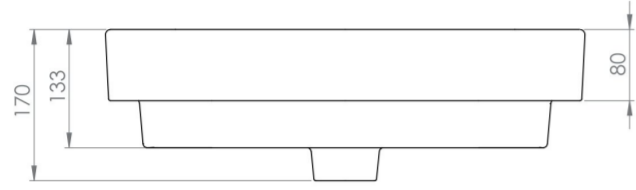

TECHNICAL DRAWING

Saneux reserves the right to alter the specifications and product range without prior notice. Dimensions are given as a guide only. Dimensions should not be used for surrounding furniture, fixtures and fittings until the product is on site.

<https://saneux.com/products/vita-55x39cm-washbasin-1th>