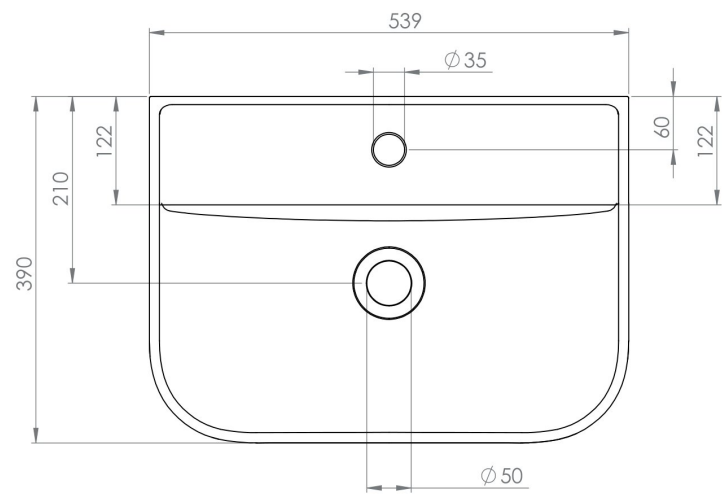

TECHNICAL DRAWING

Saneux reserves the right to alter the specifications and product range without prior notice. Dimensions are given as a guide only. Dimensions should not be used for surrounding furniture, fixtures and fittings until the product is on site.

<https://saneux.com/products/vita-55x39cm-washbasin-1th>