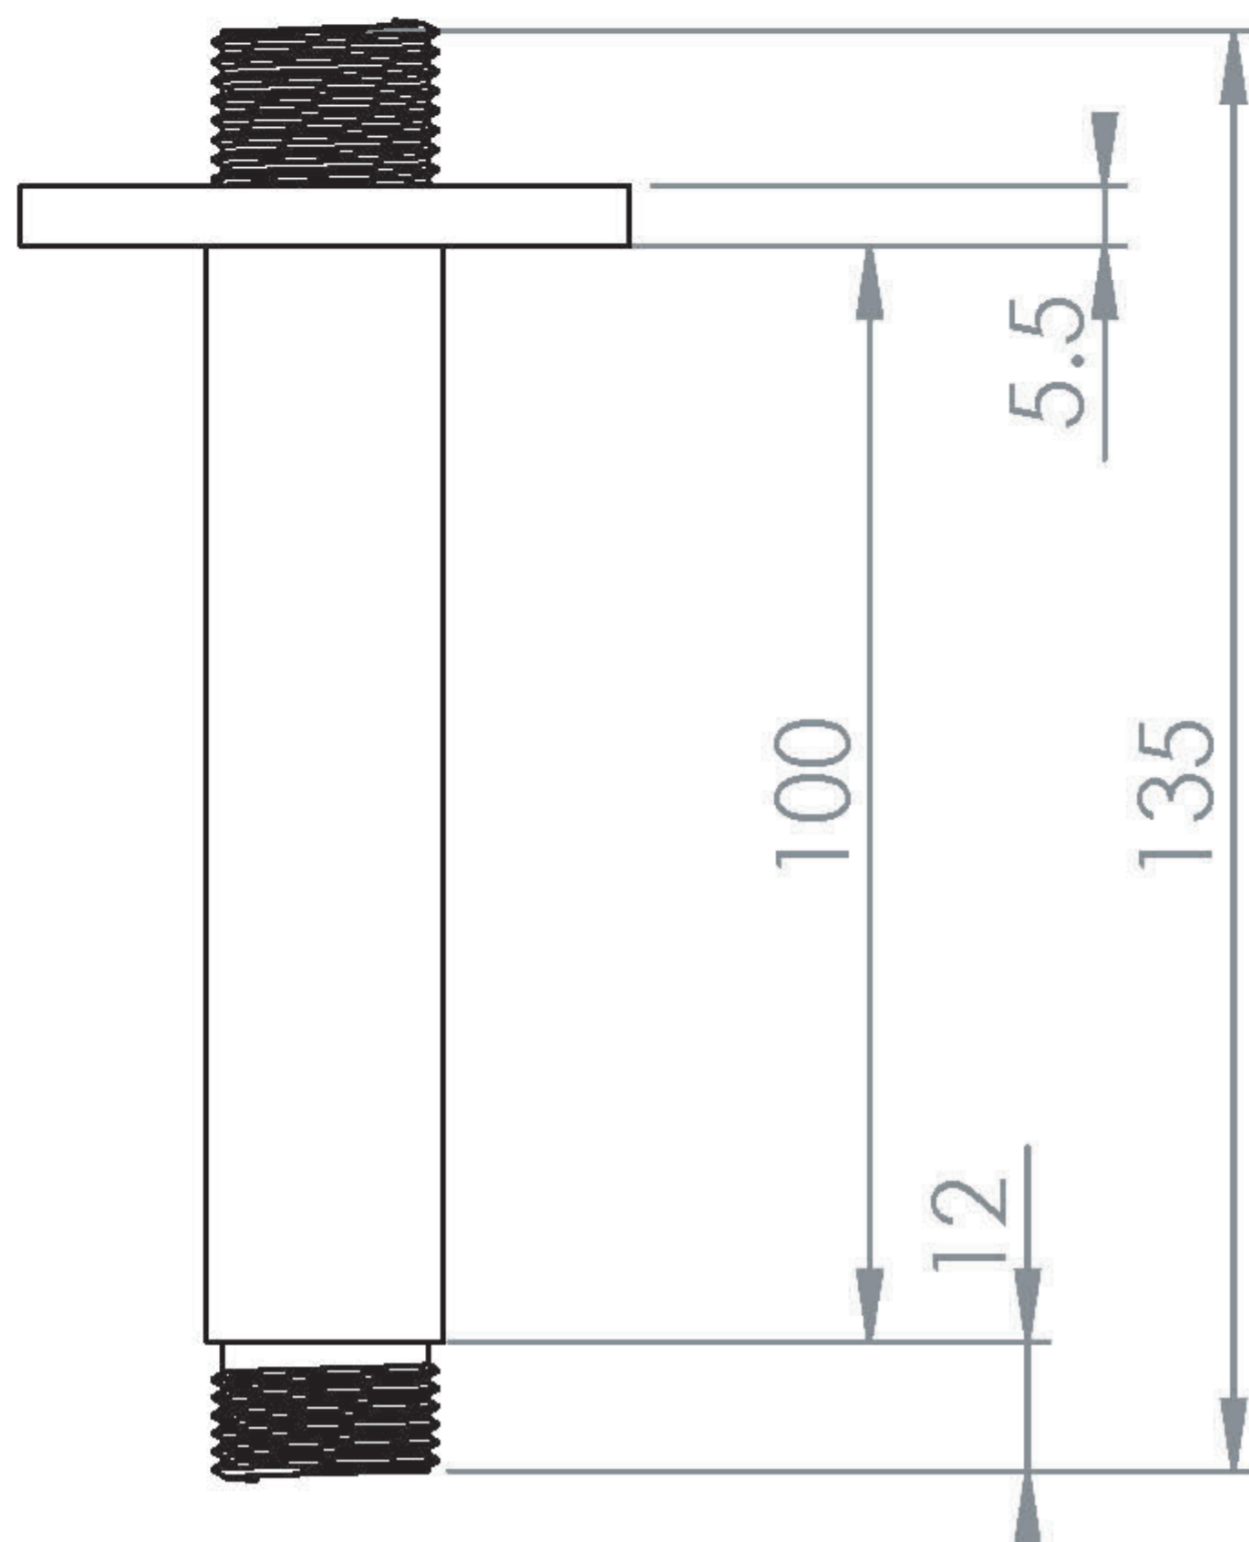

COS 100MM ROUND CEILING MOUNTED SHOWER ARM - BRUSHED BRONZE

Product Code: CO237.BR

PRODUCT INFORMATION

Finish:	Brushed Bronze (PVD)
Height:	105.5mm
Width:	56.6mm
Depth:	56.6mm
Material	Brass
Weight	0.2kg
Guarantee	5 years

DESCRIPTION

The COS collection was designed to create brassware that was both modern and classic to suit any style of bathroom.

The COS ceiling mounted shower arm is only 100mm tall, making it perfect for bathrooms with low ceilings that want a clean minimalist look. It can work with all our shower heads and instantly creates a luxurious rainfall style shower experience.

The brushed bronze finish is in fact a PVD coating, which will help to make the brassware look flawless for years to come.

Saneux reserves the right to alter the specifications and product range without prior notice. Dimensions are given as a guide only. Dimensions should not be used for surrounding furniture, fixtures and fittings until the product is on site.