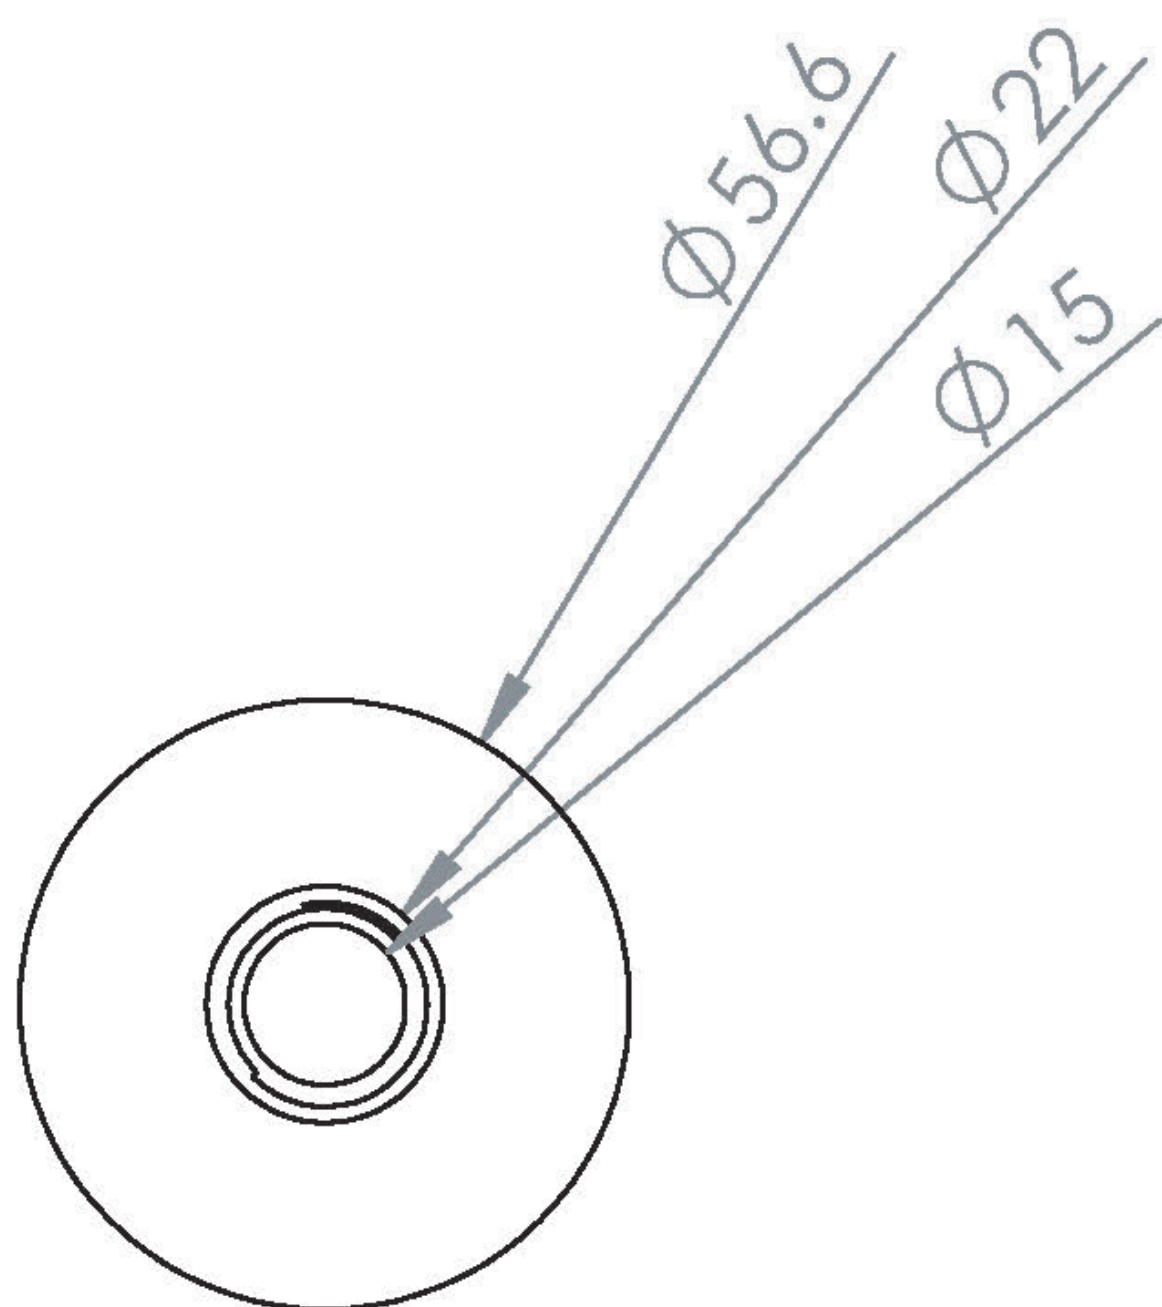

Saneux reserves the right to alter the specifications and product range without prior notice. Dimensions are given as a guide only. Dimensions should not be used for surrounding furniture, fixtures and fittings until the product is on site.