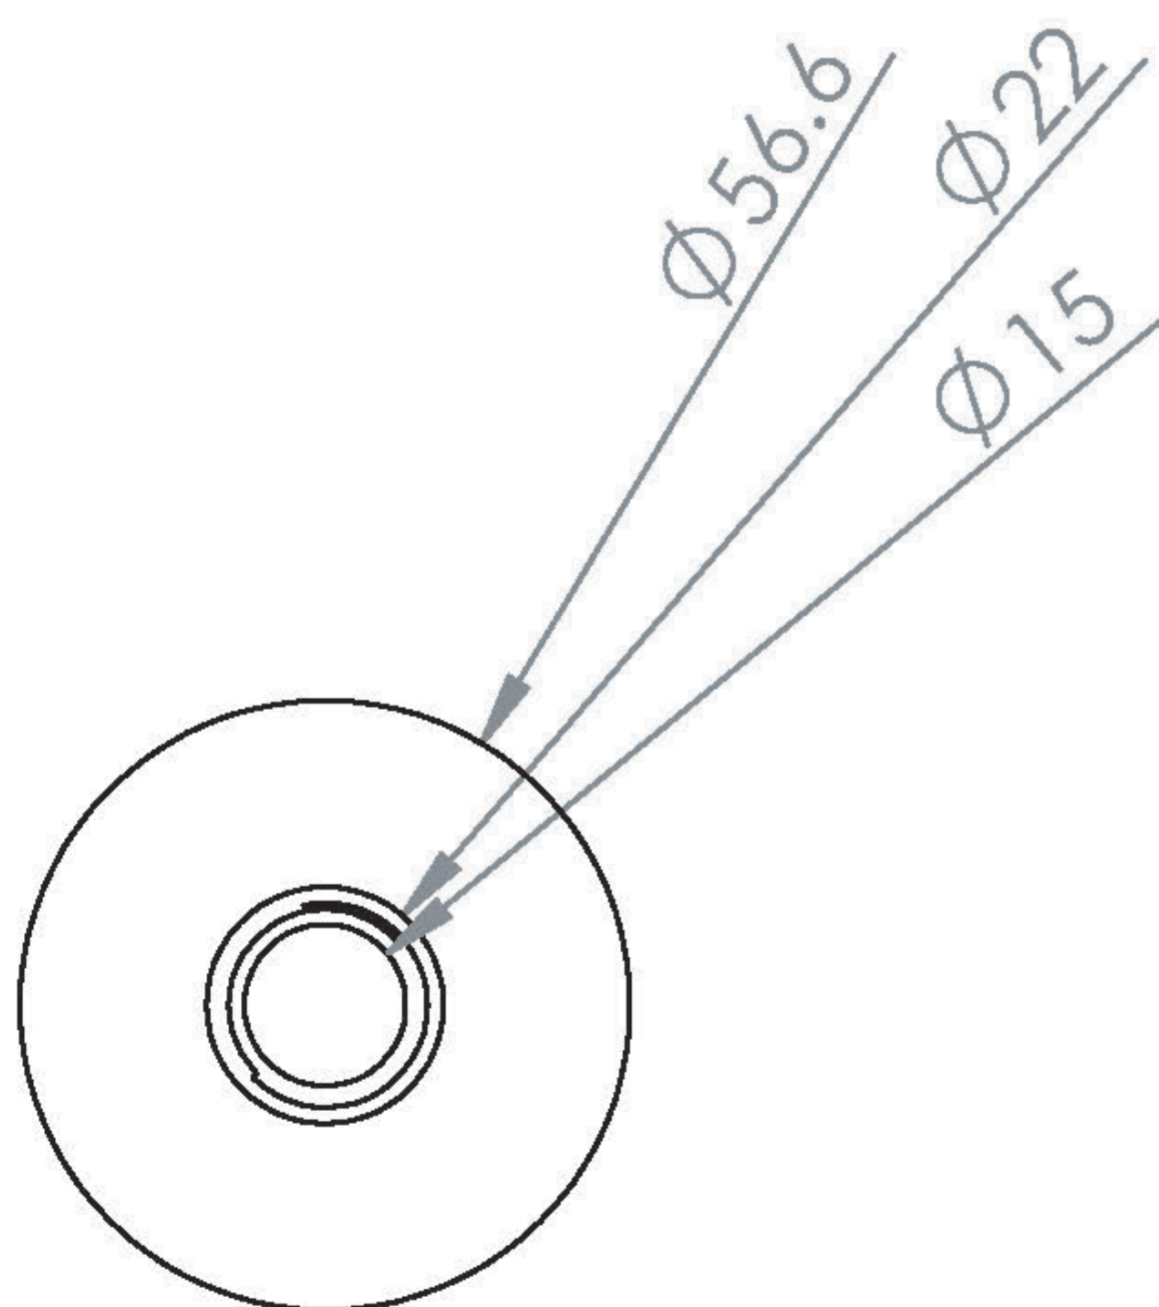

Saneux reserves the right to alter the specifications and product range without prior notice. Dimensions are given as a guide only. Dimensions should not be used for surrounding furniture, fixtures and fittings until the product is on site.