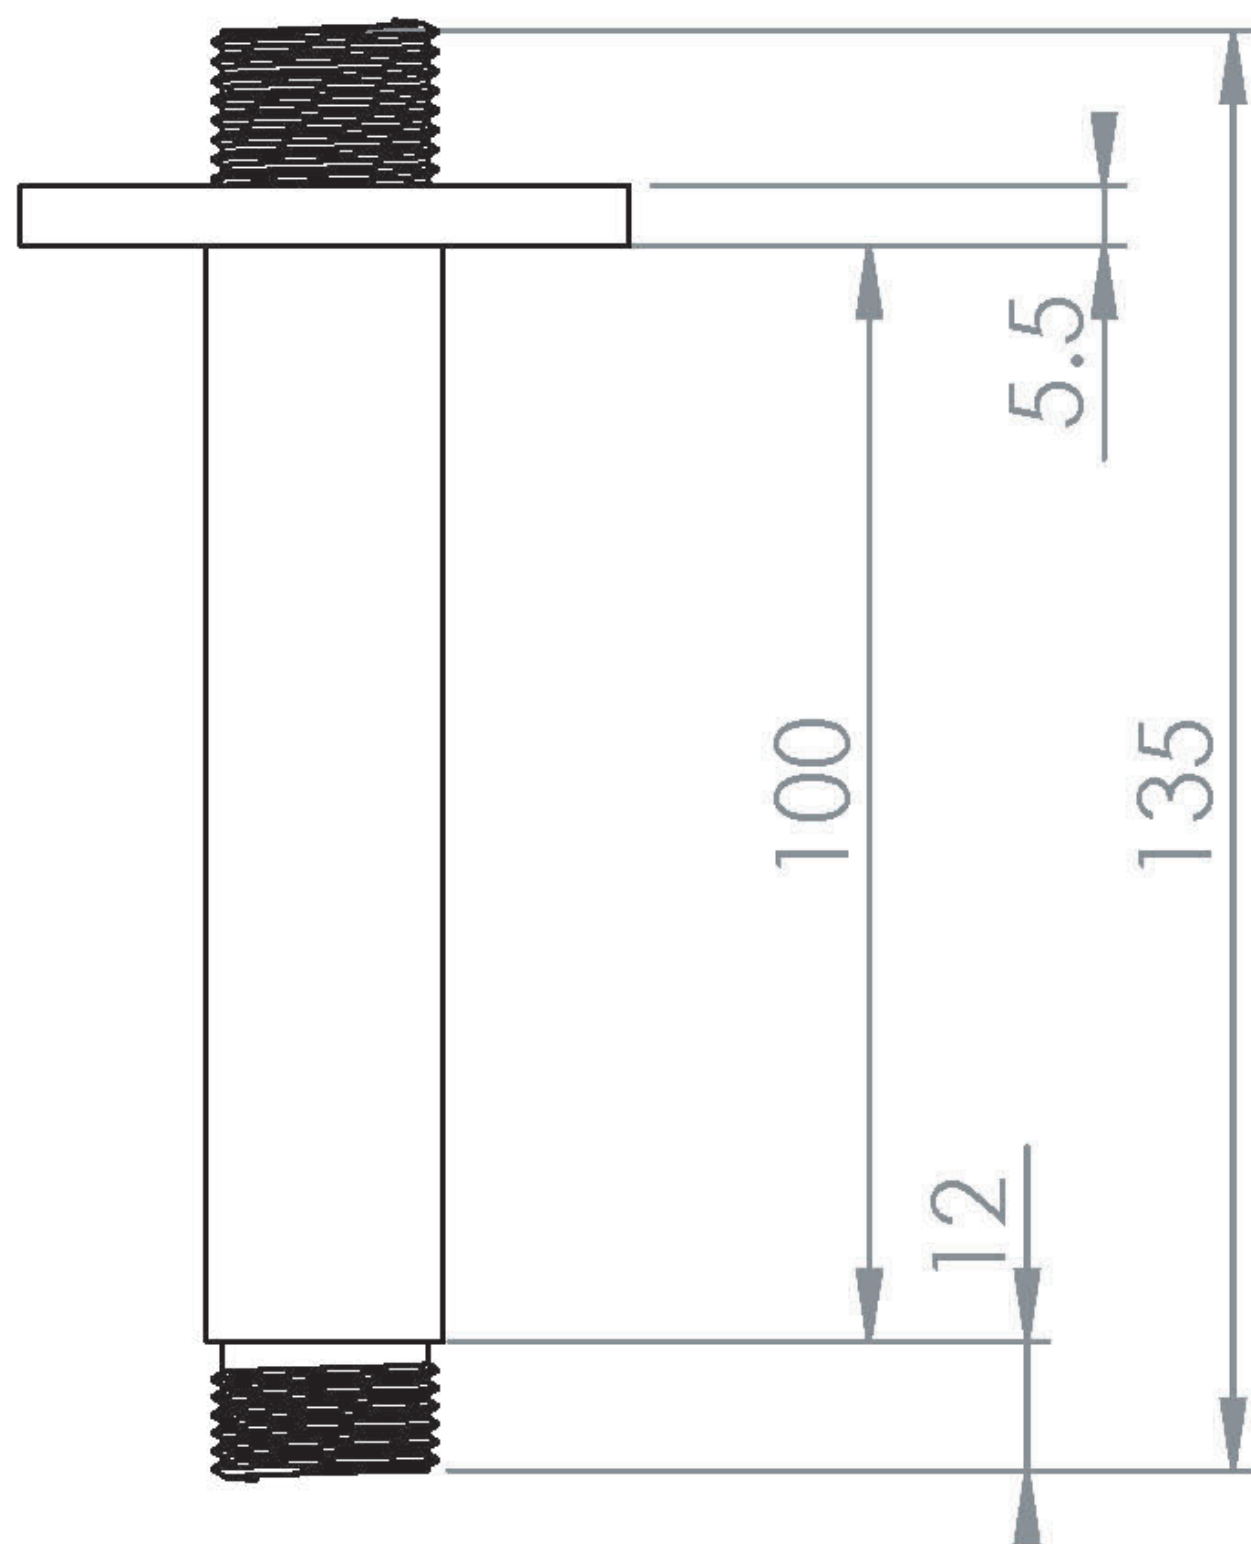

COS 100MM ROUND CEILING MOUNTED SHOWER ARM - BRUSHED BRONZE

Product Code: CO237.BR

PRODUCT INFORMATION

Finish:	Brushed Bronze (PVD)
Height:	105.5mm
Width:	56.6mm
Depth:	56.6mm
Material	Brass
Weight	0.2kg
Guarantee	5 years

DESCRIPTION

The COS collection was designed to create brassware that was both modern and classic to suit any style of bathroom.

The COS ceiling mounted shower arm is only 100mm tall, making it perfect for bathrooms with low ceilings that want a clean minimalist look. It can work with all our shower heads and instantly creates a luxurious rainfall style shower experience.

The brushed bronze finish is in fact a PVD coating, which will help to make the brassware look flawless for years to come.

Saneux reserves the right to alter the specifications and product range without prior notice. Dimensions are given as a guide only. Dimensions should not be used for surrounding furniture, fixtures and fittings until the product is on site.