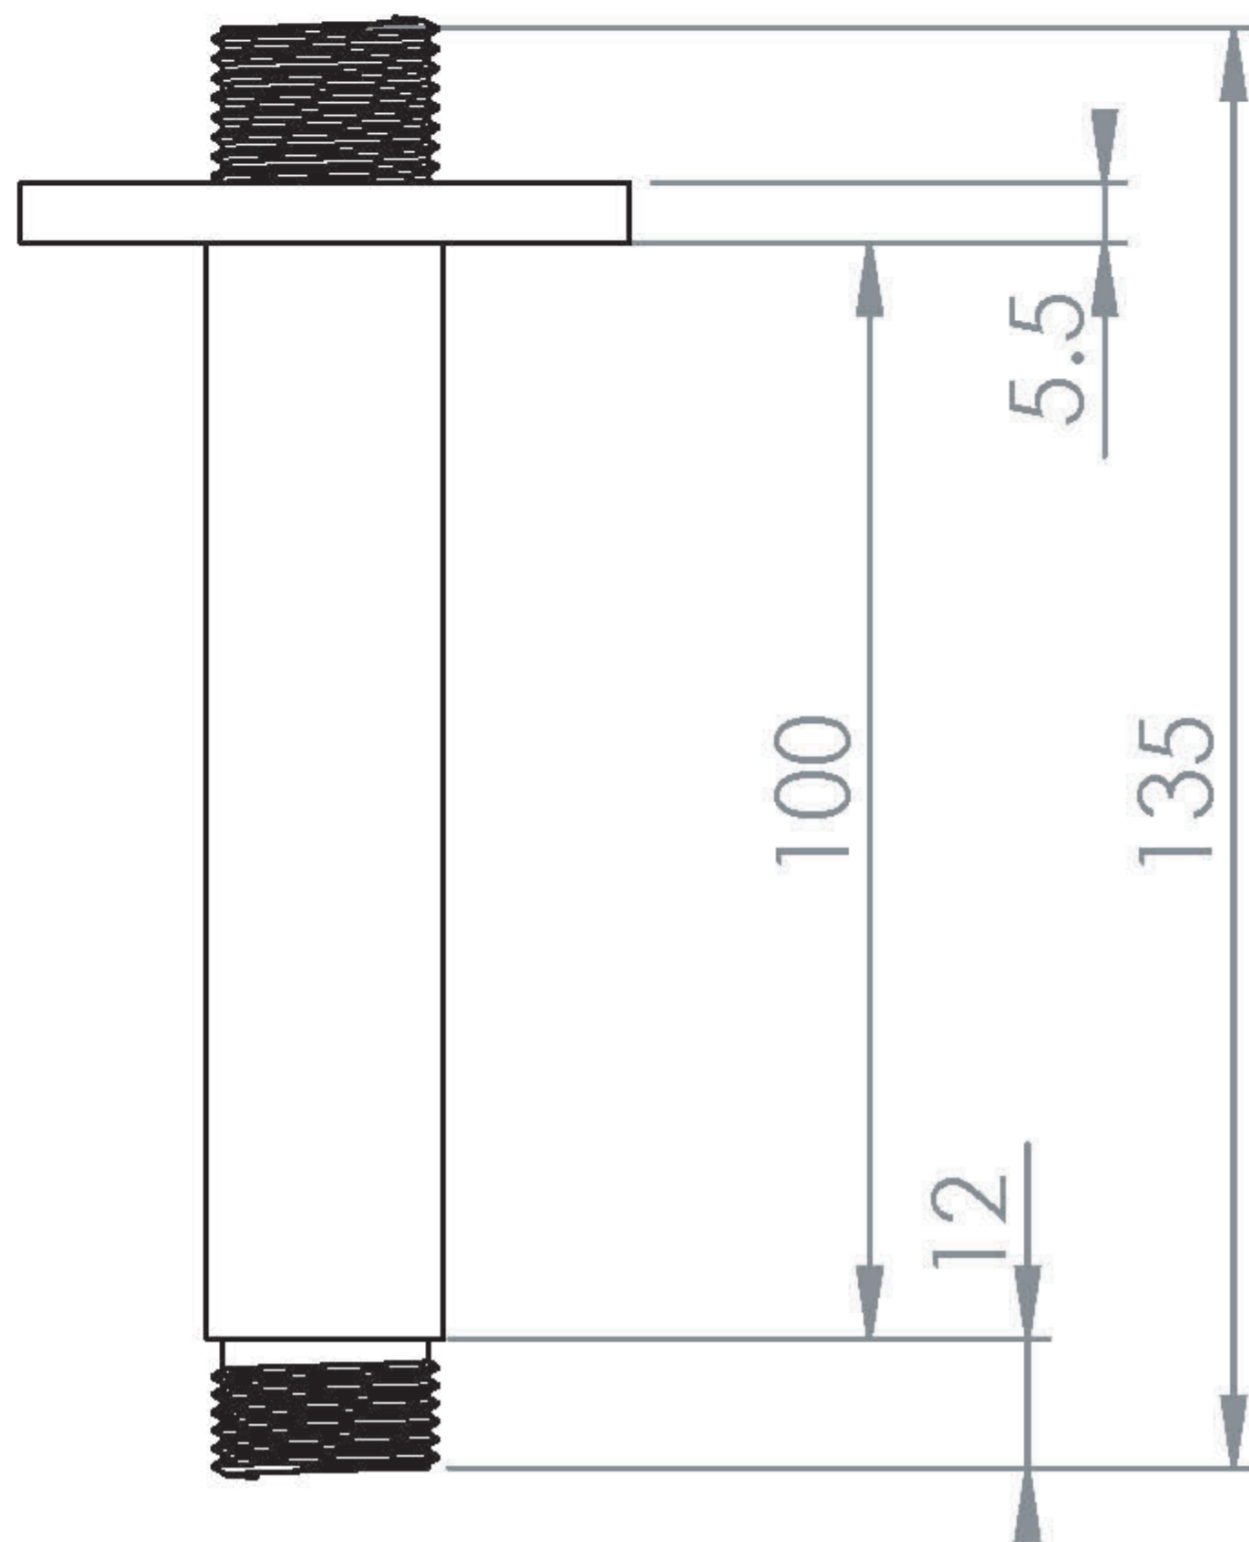

COS 100MM ROUND CEILING MOUNTED SHOWER ARM - BRUSHED BRONZE

Product Code: CO237.BR

PRODUCT INFORMATION

Finish:	Brushed Bronze (PVD)
Height:	105.5mm
Width:	56.6mm
Depth:	56.6mm
Material	Brass
Weight	0.2kg
Guarantee	5 years

DESCRIPTION

The COS collection was designed to create brassware that was both modern and classic to suit any style of bathroom.

The COS ceiling mounted shower arm is only 100mm tall, making it perfect for bathrooms with low ceilings that want a clean minimalist look. It can work with all our shower heads and instantly creates a luxurious rainfall style shower experience.

The brushed bronze finish is in fact a PVD coating, which will help to make the brassware look flawless for years to come.

Saneux reserves the right to alter the specifications and product range without prior notice. Dimensions are given as a guide only. Dimensions should not be used for surrounding furniture, fixtures and fittings until the product is on site.