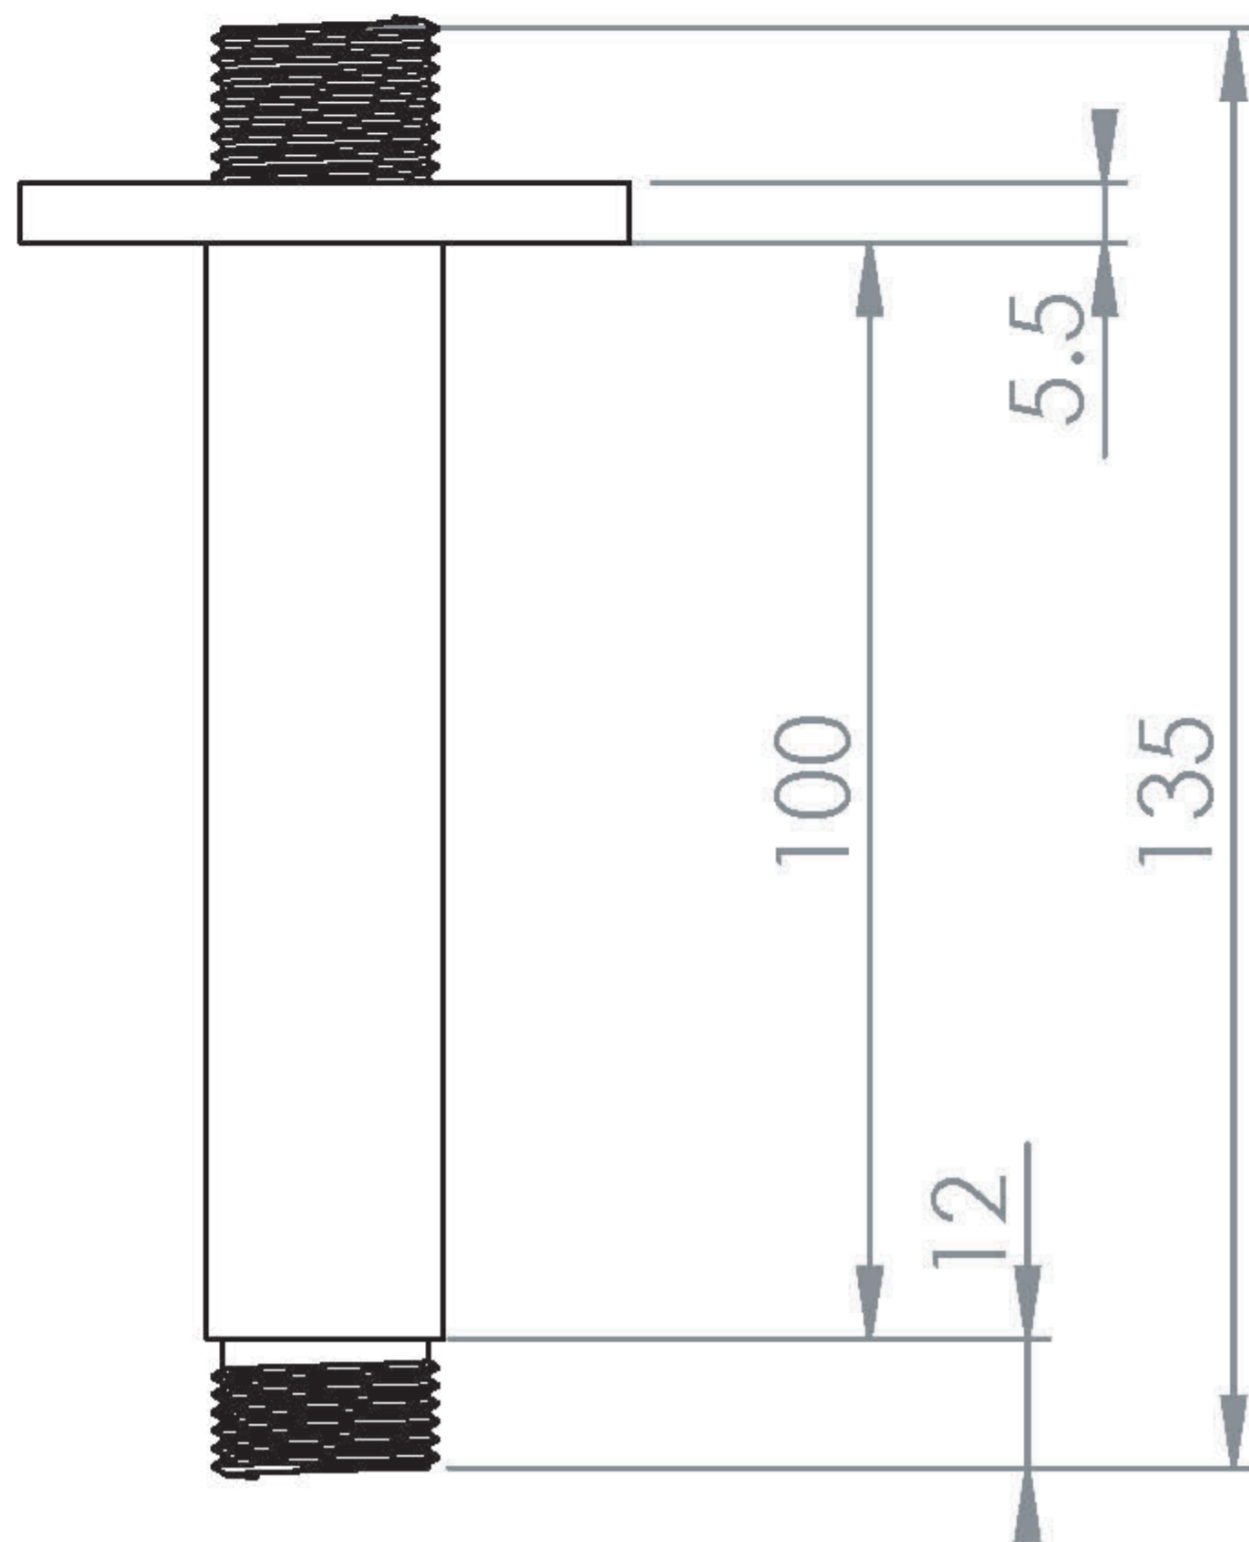

COS 100MM ROUND CEILING MOUNTED SHOWER ARM - SATIN BLACK

Product Code: CO237.SB

PRODUCT INFORMATION

Finish:	Satin Black (PVD)
Height:	105.5mm
Width:	56.6mm
Depth:	56.6mm
Material	Brass
Weight	0.2kg
Guarantee	5 years

DESCRIPTION

The COS collection was designed to create brassware that was both modern and classic to suit any style of bathroom.

The COS ceiling mounted shower arm is only 100mm tall, making it perfect for bathrooms with low ceilings that want a clean minimalist look. It can work with all our shower heads and instantly creates a luxurious rainfall style shower experience.

The satin black finish is in fact a PVD coating, which will help to make the brassware look flawless for years to come.

Saneux reserves the right to alter the specifications and product range without prior notice. Dimensions are given as a guide only. Dimensions should not be used for surrounding furniture, fixtures and fittings until the product is on site.