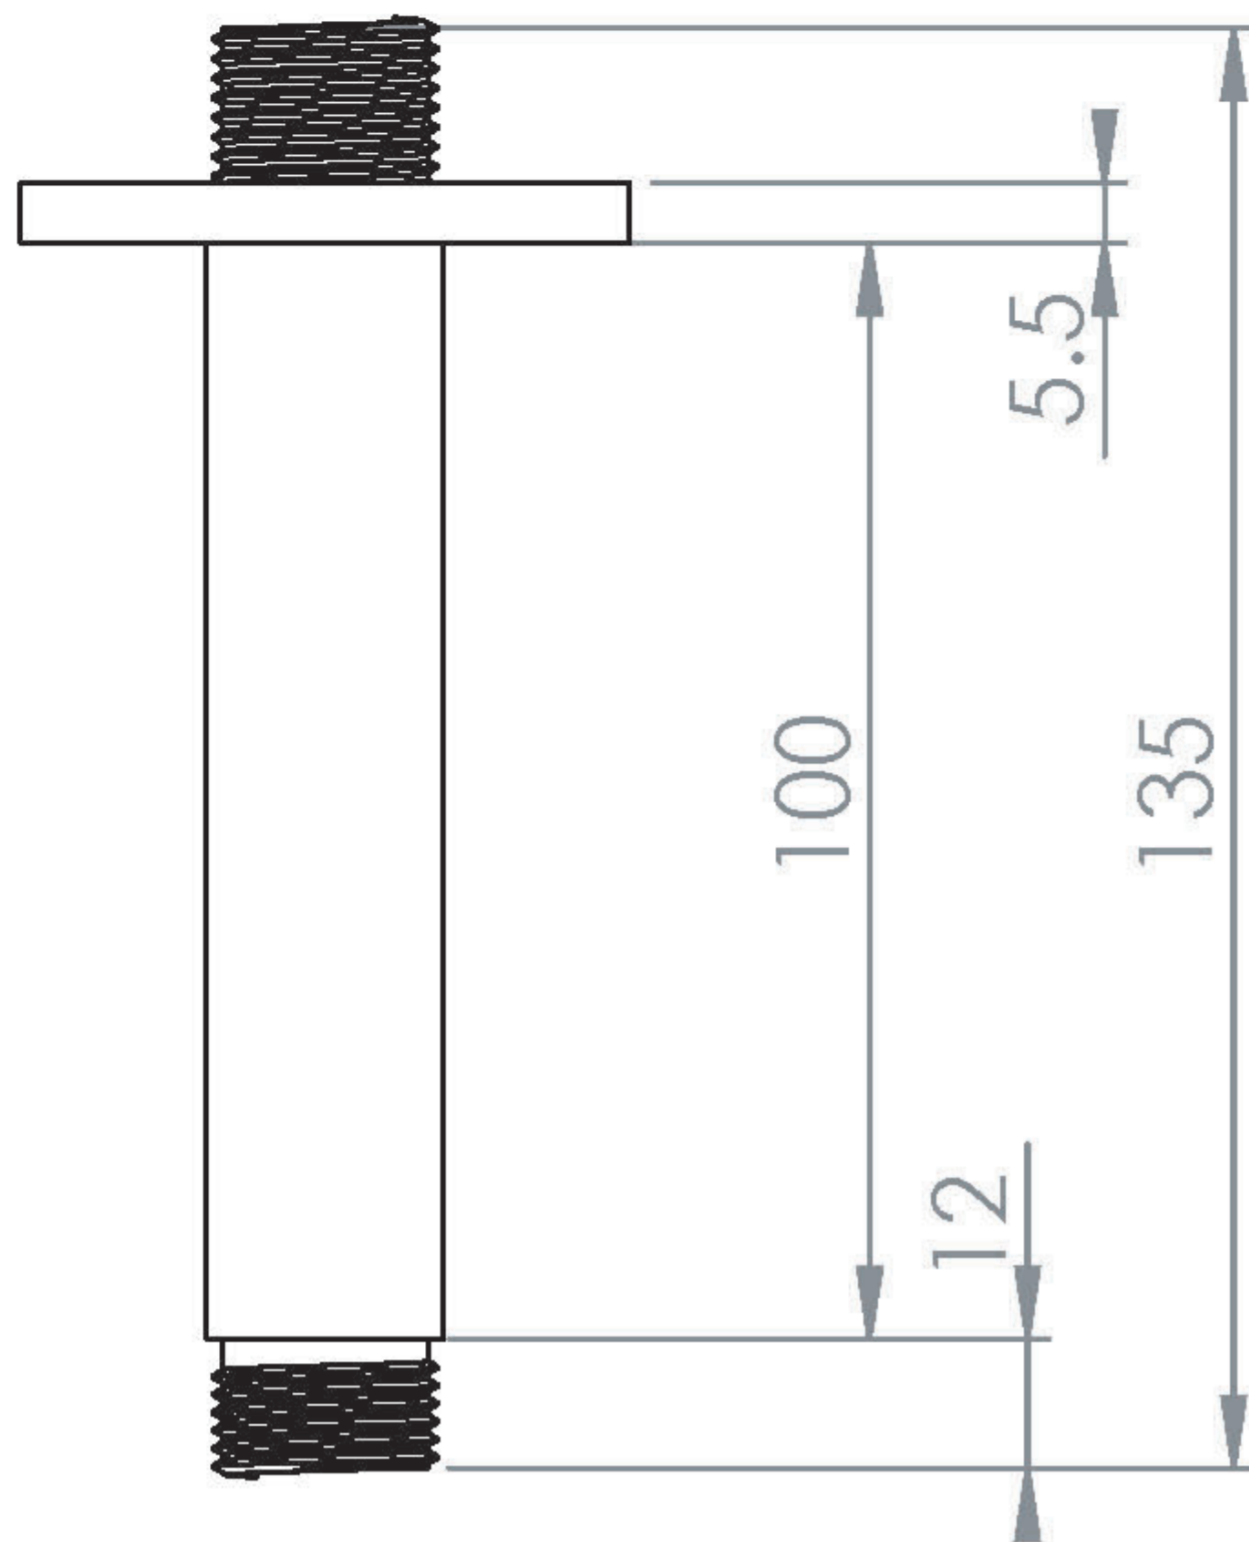

Saneux reserves the right to alter the specifications and product range without prior notice. Dimensions are given as a guide only. Dimensions should not be used for surrounding furniture, fixtures and fittings until the product is on site.