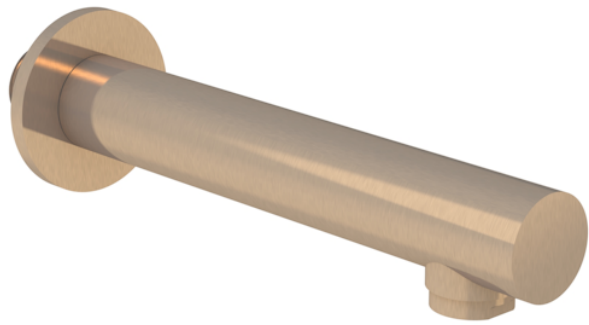

# COS 220MM ROUND BATH SPOUT - BRUSHED BRONZE

## PRODUCT INFORMATION

<b>Finish:</b>	Brushed Bronze (PVD)
<b>Height:</b>	50mm
<b>Width:</b>	50mm
<b>Depth:</b>	165mm
<b>Material</b>	Brass
<b>Weight</b>	0.3kg

**Product Code:** CO232.BR

## DESCRIPTION

The COS collection was designed to create brassware that was both modern and classic to suit any style of bathroom.

This COS bath spout in brushed bronze is wall mounted, creating a modern look to your bath set up. The brushed brass finish is in fact a PVD coating, which will help to make the brassware look flawless for years to come.

The bath spout can be paired with our built-in baths and free standing baths, and can be operated by one of our COS concealed thermostatic shower valves.