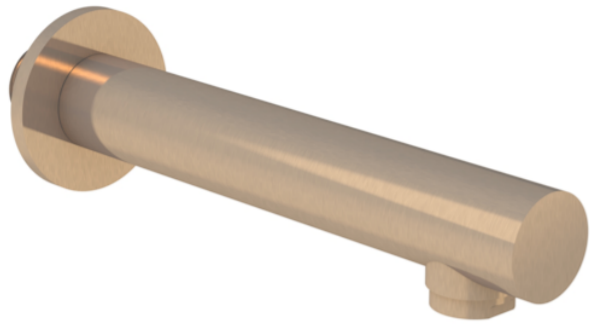

# COS 220MM ROUND BATH SPOUT - BRUSHED BRONZE

## PRODUCT INFORMATION

<b>Finish:</b>	Brushed Bronze (PVD)
<b>Height:</b>	50mm
<b>Width:</b>	50mm
<b>Depth:</b>	165mm
<b>Material:</b>	Brass
<b>Weight:</b>	0.3kg

**Product Code:** CO232.BR

## DESCRIPTION

The COS collection was designed to create brassware that was both modern and classic to suit any style of bathroom.

This COS bath spout in brushed bronze is wall mounted, creating a modern look to your bath set up. The brushed brass finish is in fact a PVD coating, which will help to make the brassware look flawless for years to come.

The bath spout can be paired with our built-in baths and free standing baths, and can be operated by one of our COS concealed thermostatic shower valves.