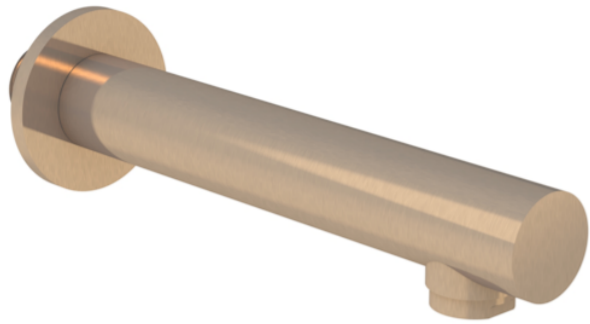

COS 220MM ROUND BATH SPOUT - BRUSHED BRONZE

PRODUCT INFORMATION

Finish:	Brushed Bronze (PVD)
Height:	50mm
Width:	50mm
Depth:	165mm
Material	Brass
Weight	0.3kg

Product Code: CO232.BR

DESCRIPTION

The COS collection was designed to create brassware that was both modern and classic to suit any style of bathroom.

This COS bath spout in brushed bronze is wall mounted, creating a modern look to your bath set up. The brushed brass finish is in fact a PVD coating, which will help to make the brassware look flawless for years to come.

The bath spout can be paired with our built-in baths and free standing baths, and can be operated by one of our COS concealed thermostatic shower valves.

TECHNICAL DRAWING