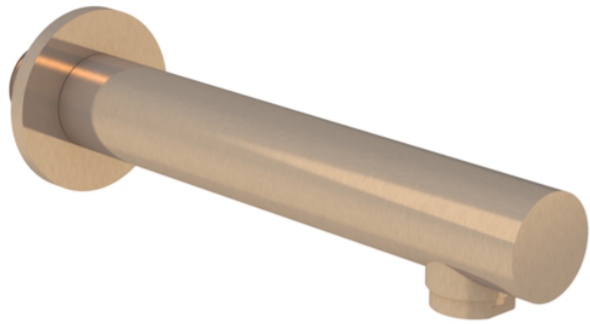

COS 220MM ROUND BATH SPOUT - BRUSHED BRONZE

PRODUCT INFORMATION

Finish:	Brushed Bronze (PVD)
Height:	50mm
Width:	50mm
Depth:	165mm
Material:	Brass
Weight:	0.3kg

Product Code: CO232.BR

DESCRIPTION

The COS collection was designed to create brassware that was both modern and classic to suit any style of bathroom.

This COS bath spout in brushed bronze is wall mounted, creating a modern look to your bath set up. The brushed brass finish is in fact a PVD coating, which will help to make the brassware look flawless for years to come.

The bath spout can be paired with our built-in baths and free standing baths, and can be operated by one of our COS concealed thermostatic shower valves.

TECHNICAL DRAWING