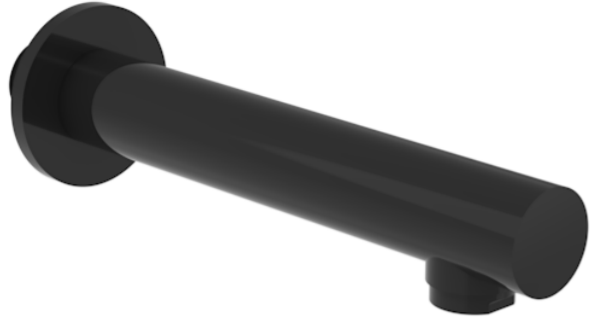

COS 220MM ROUND BATH SPOUT - SATIN BLACK

PRODUCT INFORMATION

Finish:	Satin Black (PVD)
Height:	50mm
Width:	50mm
Depth:	165mm
Material:	Brass
Weight:	0.3kg

Product Code: CO232.SB

DESCRIPTION

The COS collection was designed to create brassware that was both modern and classic to suit any style of bathroom.

This COS bath spout in Satin black is wall mounted, creating a modern look to your bath set up. The brushed brass finish is in fact a PVD coating, which will help to make the brassware look flawless for years to come.

The bath spout can be paired with our built-in baths and free standing baths, and can be operated by one of our COS concealed thermostatic shower valves.

TECHNICAL DRAWING

Saneux reserves the right to alter the specifications and product range without prior notice. Dimensions are given as a guide only. Dimensions should not be used for surrounding furniture, fixtures and fittings until the product is on site.