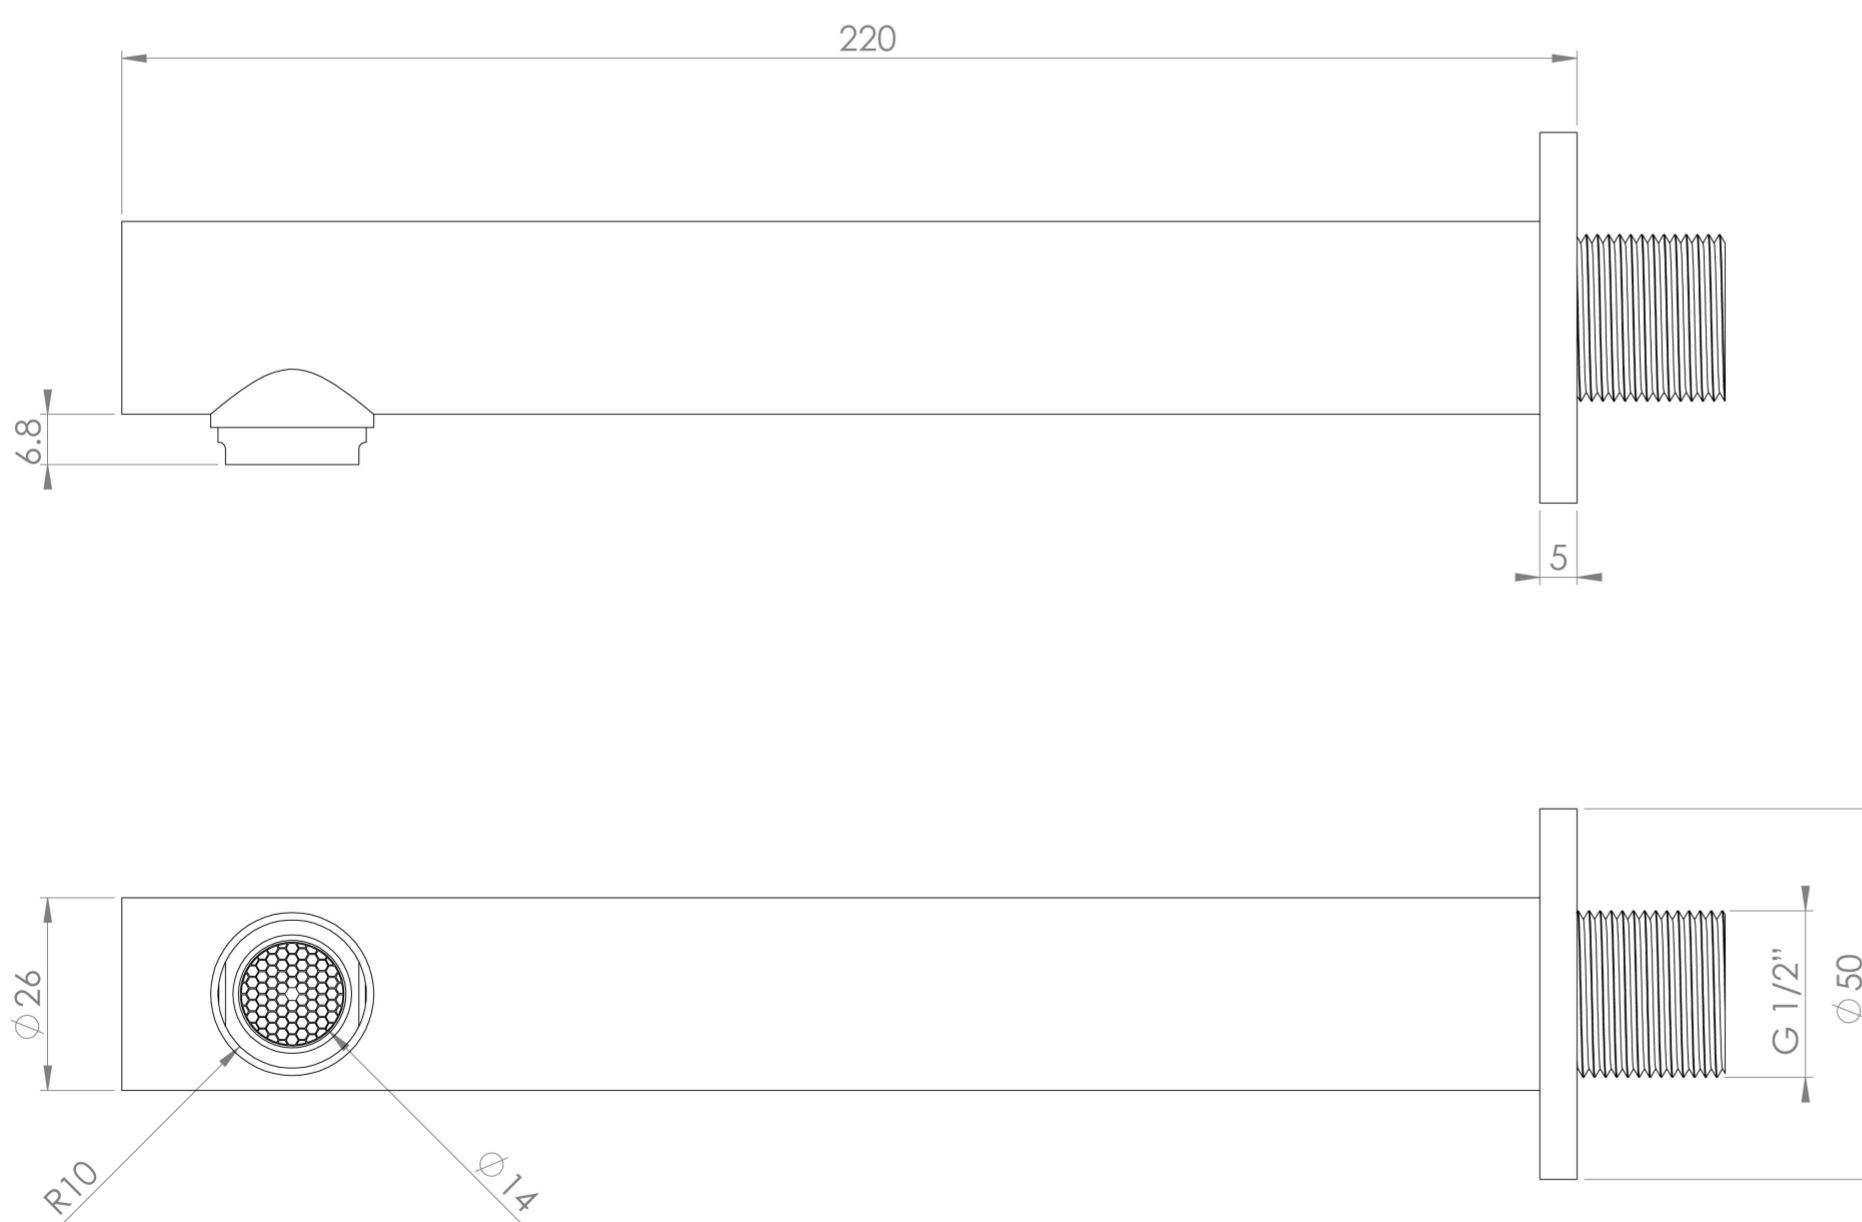

COS 220MM ROUND BATH SPOUT - SATIN BLACK

PRODUCT INFORMATION

Finish:	Satin Black (PVD)
Height:	50mm
Width:	50mm
Depth:	165mm
Material:	Brass
Weight:	0.3kg

Product Code: CO232.SB

DESCRIPTION

The COS collection was designed to create brassware that was both modern and classic to suit any style of bathroom.

This COS bath spout in Satin black is wall mounted, creating a modern look to your bath set up. The brushed brass finish is in fact a PVD coating, which will help to make the brassware look flawless for years to come.

The bath spout can be paired with our built-in baths and free standing baths, and can be operated by one of our COS concealed thermostatic shower valves.

TECHNICAL DRAWING

Saneux reserves the right to alter the specifications and product range without prior notice. Dimensions are given as a guide only. Dimensions should not be used for surrounding furniture, fixtures and fittings until the product is on site.