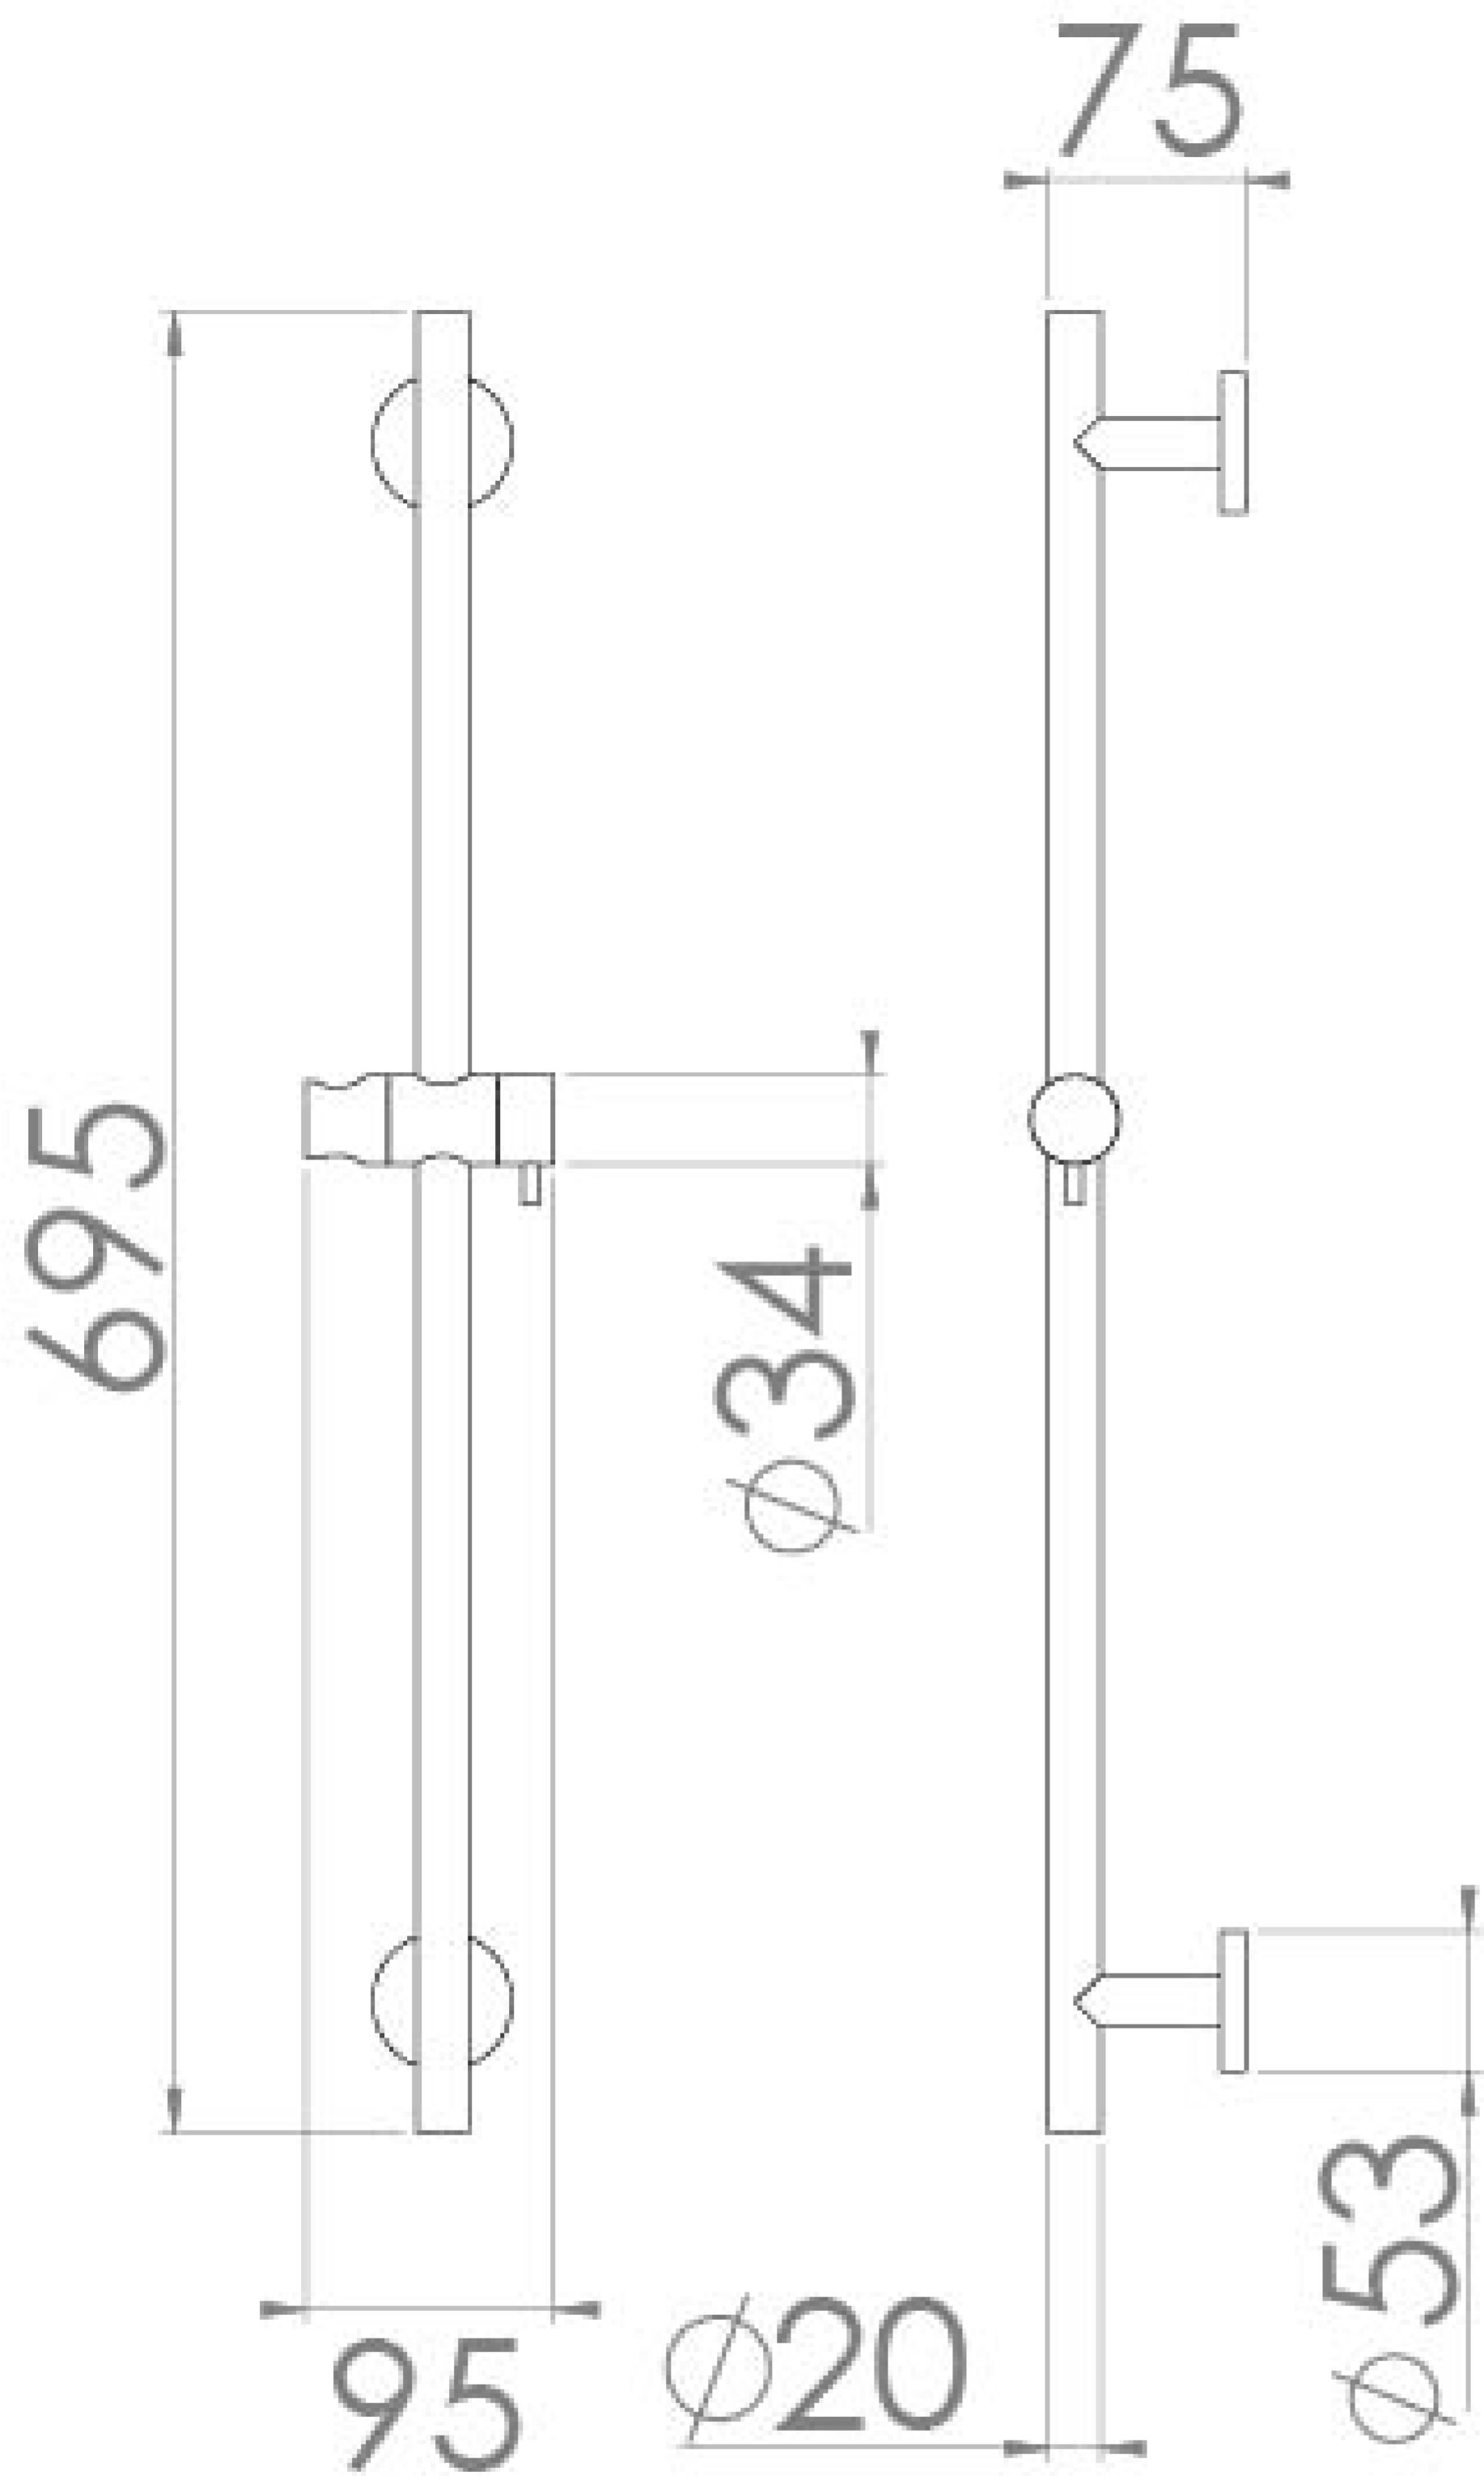

COS ROUND SHOWER SLIDER RAIL - BRUSHED BRONZE

Product Code: CO231.BR

PRODUCT INFORMATION

Finish:	Brushed Bronze (PVD)
Height:	695mm
Width:	95mm
Depth:	75mm
Material	Brass
Weight	1.2kg
Guarantee	5 years

DESCRIPTION

The COS collection was designed to create brassware that was both modern and classic to suit any style of bathroom.

This COS shower slider rail in brushed bronze works with our COS shower handsets to create a simplistic shower set up. It has a movable bracket & holder so you can adjust the height of your shower handset easily, whilst the rail itself stays fixed to the wall.

The finish is in fact a PVD coating, which will help to make the brassware look flawless for years to come.

Saneux reserves the right to alter the specifications and product range without prior notice. Dimensions are given as a guide only. Dimensions should not be used for surrounding furniture, fixtures and fittings until the product is on site.