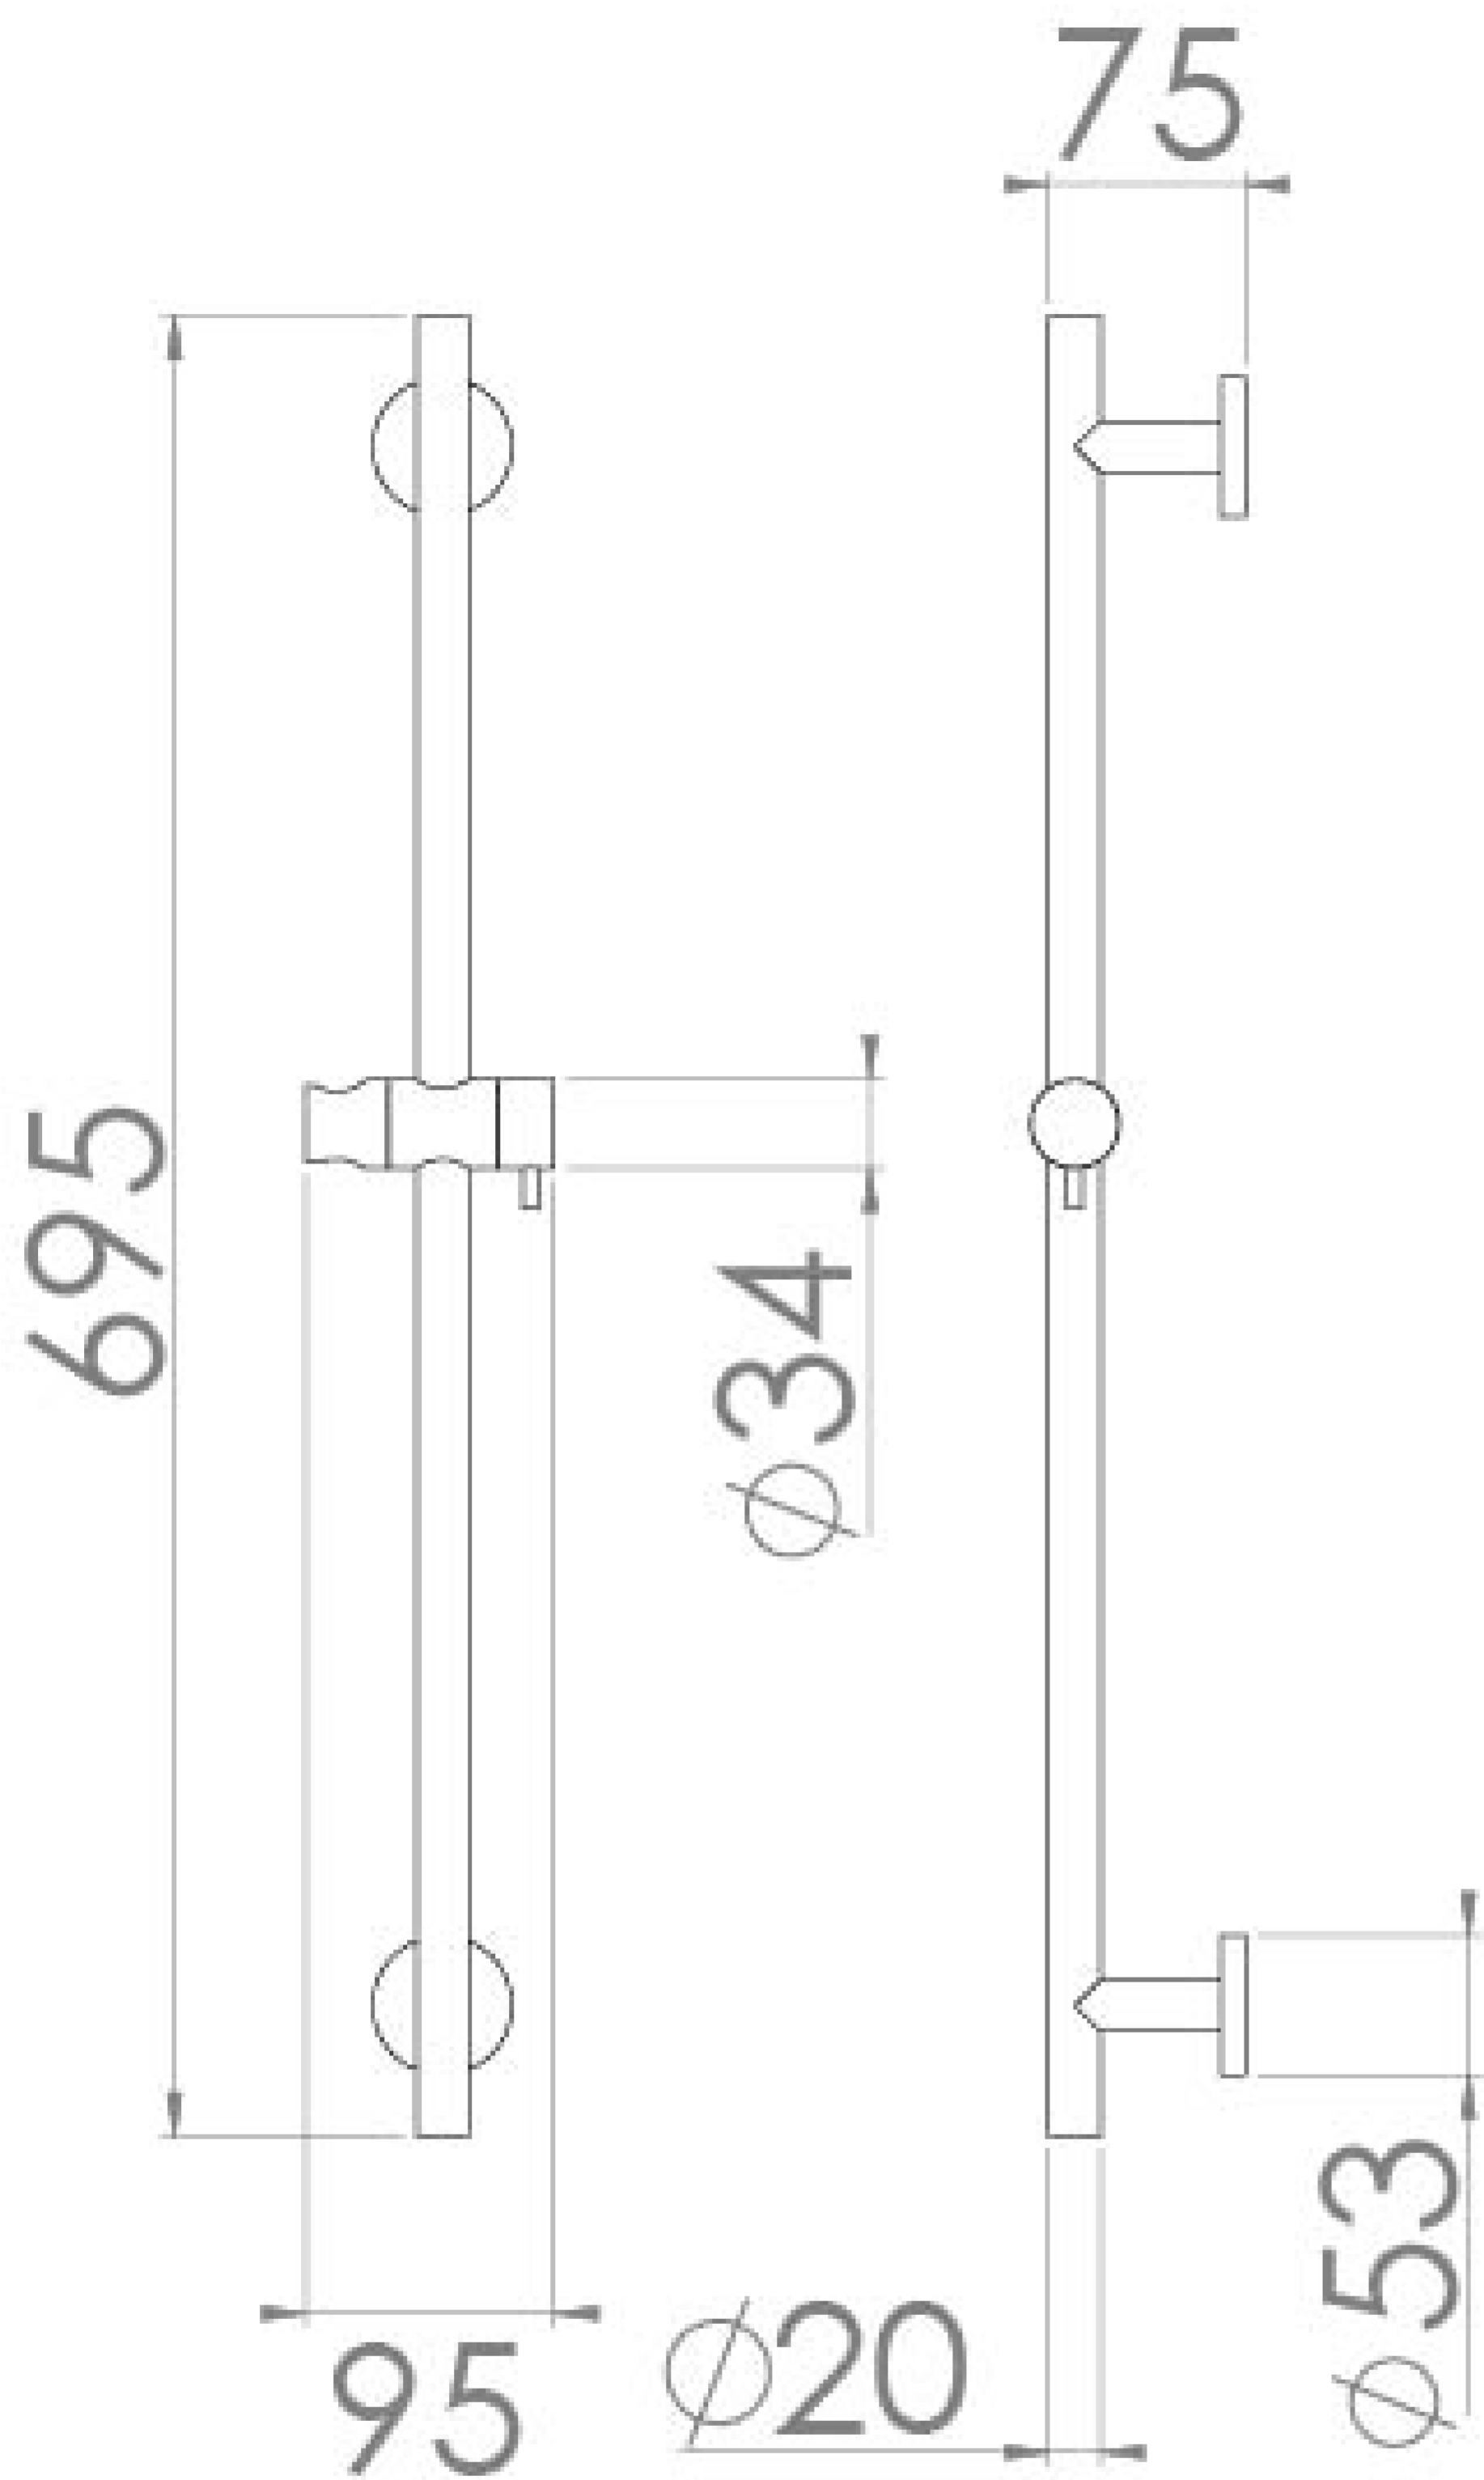

COS ROUND SHOWER SLIDER RAIL - BRUSHED BRONZE

Product Code: CO231.BR

PRODUCT INFORMATION

Finish:	Brushed Bronze (PVD)
Height:	695mm
Width:	95mm
Depth:	75mm
Material	Brass
Weight	1.2kg
Guarantee	5 years

DESCRIPTION

The COS collection was designed to create brassware that was both modern and classic to suit any style of bathroom.

This COS shower slider rail in brushed bronze works with our COS shower handsets to create a simplistic shower set up. It has a movable bracket & holder so you can adjust the height of your shower handset easily, whilst the rail itself stays fixed to the wall.

The finish is in fact a PVD coating, which will help to make the brassware look flawless for years to come.

Saneux reserves the right to alter the specifications and product range without prior notice. Dimensions are given as a guide only. Dimensions should not be used for surrounding furniture, fixtures and fittings until the product is on site.