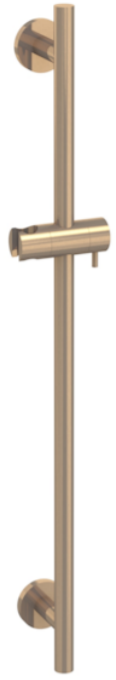

COS ROUND SHOWER SLIDER RAIL - BRUSHED BRONZE

Product Code: CO231.BR

PRODUCT INFORMATION

Finish:	Brushed Bronze (PVD)
Height:	695mm
Width:	95mm
Depth:	75mm
Material	Brass
Weight	1.2kg
Guarantee	5 years

DESCRIPTION

The COS collection was designed to create brassware that was both modern and classic to suit any style of bathroom.

This COS shower slider rail in brushed bronze works with our COS shower handsets to create a simplistic shower set up. It has a movable bracket & holder so you can adjust the height of your shower handset easily, whilst the rail itself stays fixed to the wall.

The finish is in fact a PVD coating, which will help to make the brassware look flawless for years to come.

Saneux reserves the right to alter the specifications and product range without prior notice. Dimensions are given as a guide only. Dimensions should not be used for surrounding furniture, fixtures and fittings until the product is on site.