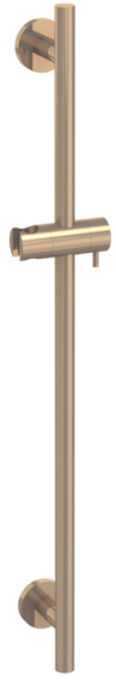

COS ROUND SHOWER SLIDER RAIL - BRUSHED BRONZE

Product Code: CO231.BR

PRODUCT INFORMATION

Finish:	Brushed Bronze (PVD)
Height:	695mm
Width:	95mm
Depth:	75mm
Material	Brass
Weight	1.2kg
Guarantee	5 years

DESCRIPTION

The COS collection was designed to create brassware that was both modern and classic to suit any style of bathroom.

This COS shower slider rail in brushed bronze works with our COS shower handsets to create a simplistic shower set up. It has a movable bracket & holder so you can adjust the height of your shower handset easily, whilst the rail itself stays fixed to the wall.

The finish is in fact a PVD coating, which will help to make the brassware look flawless for years to come.

Saneux reserves the right to alter the specifications and product range without prior notice. Dimensions are given as a guide only. Dimensions should not be used for surrounding furniture, fixtures and fittings until the product is on site.