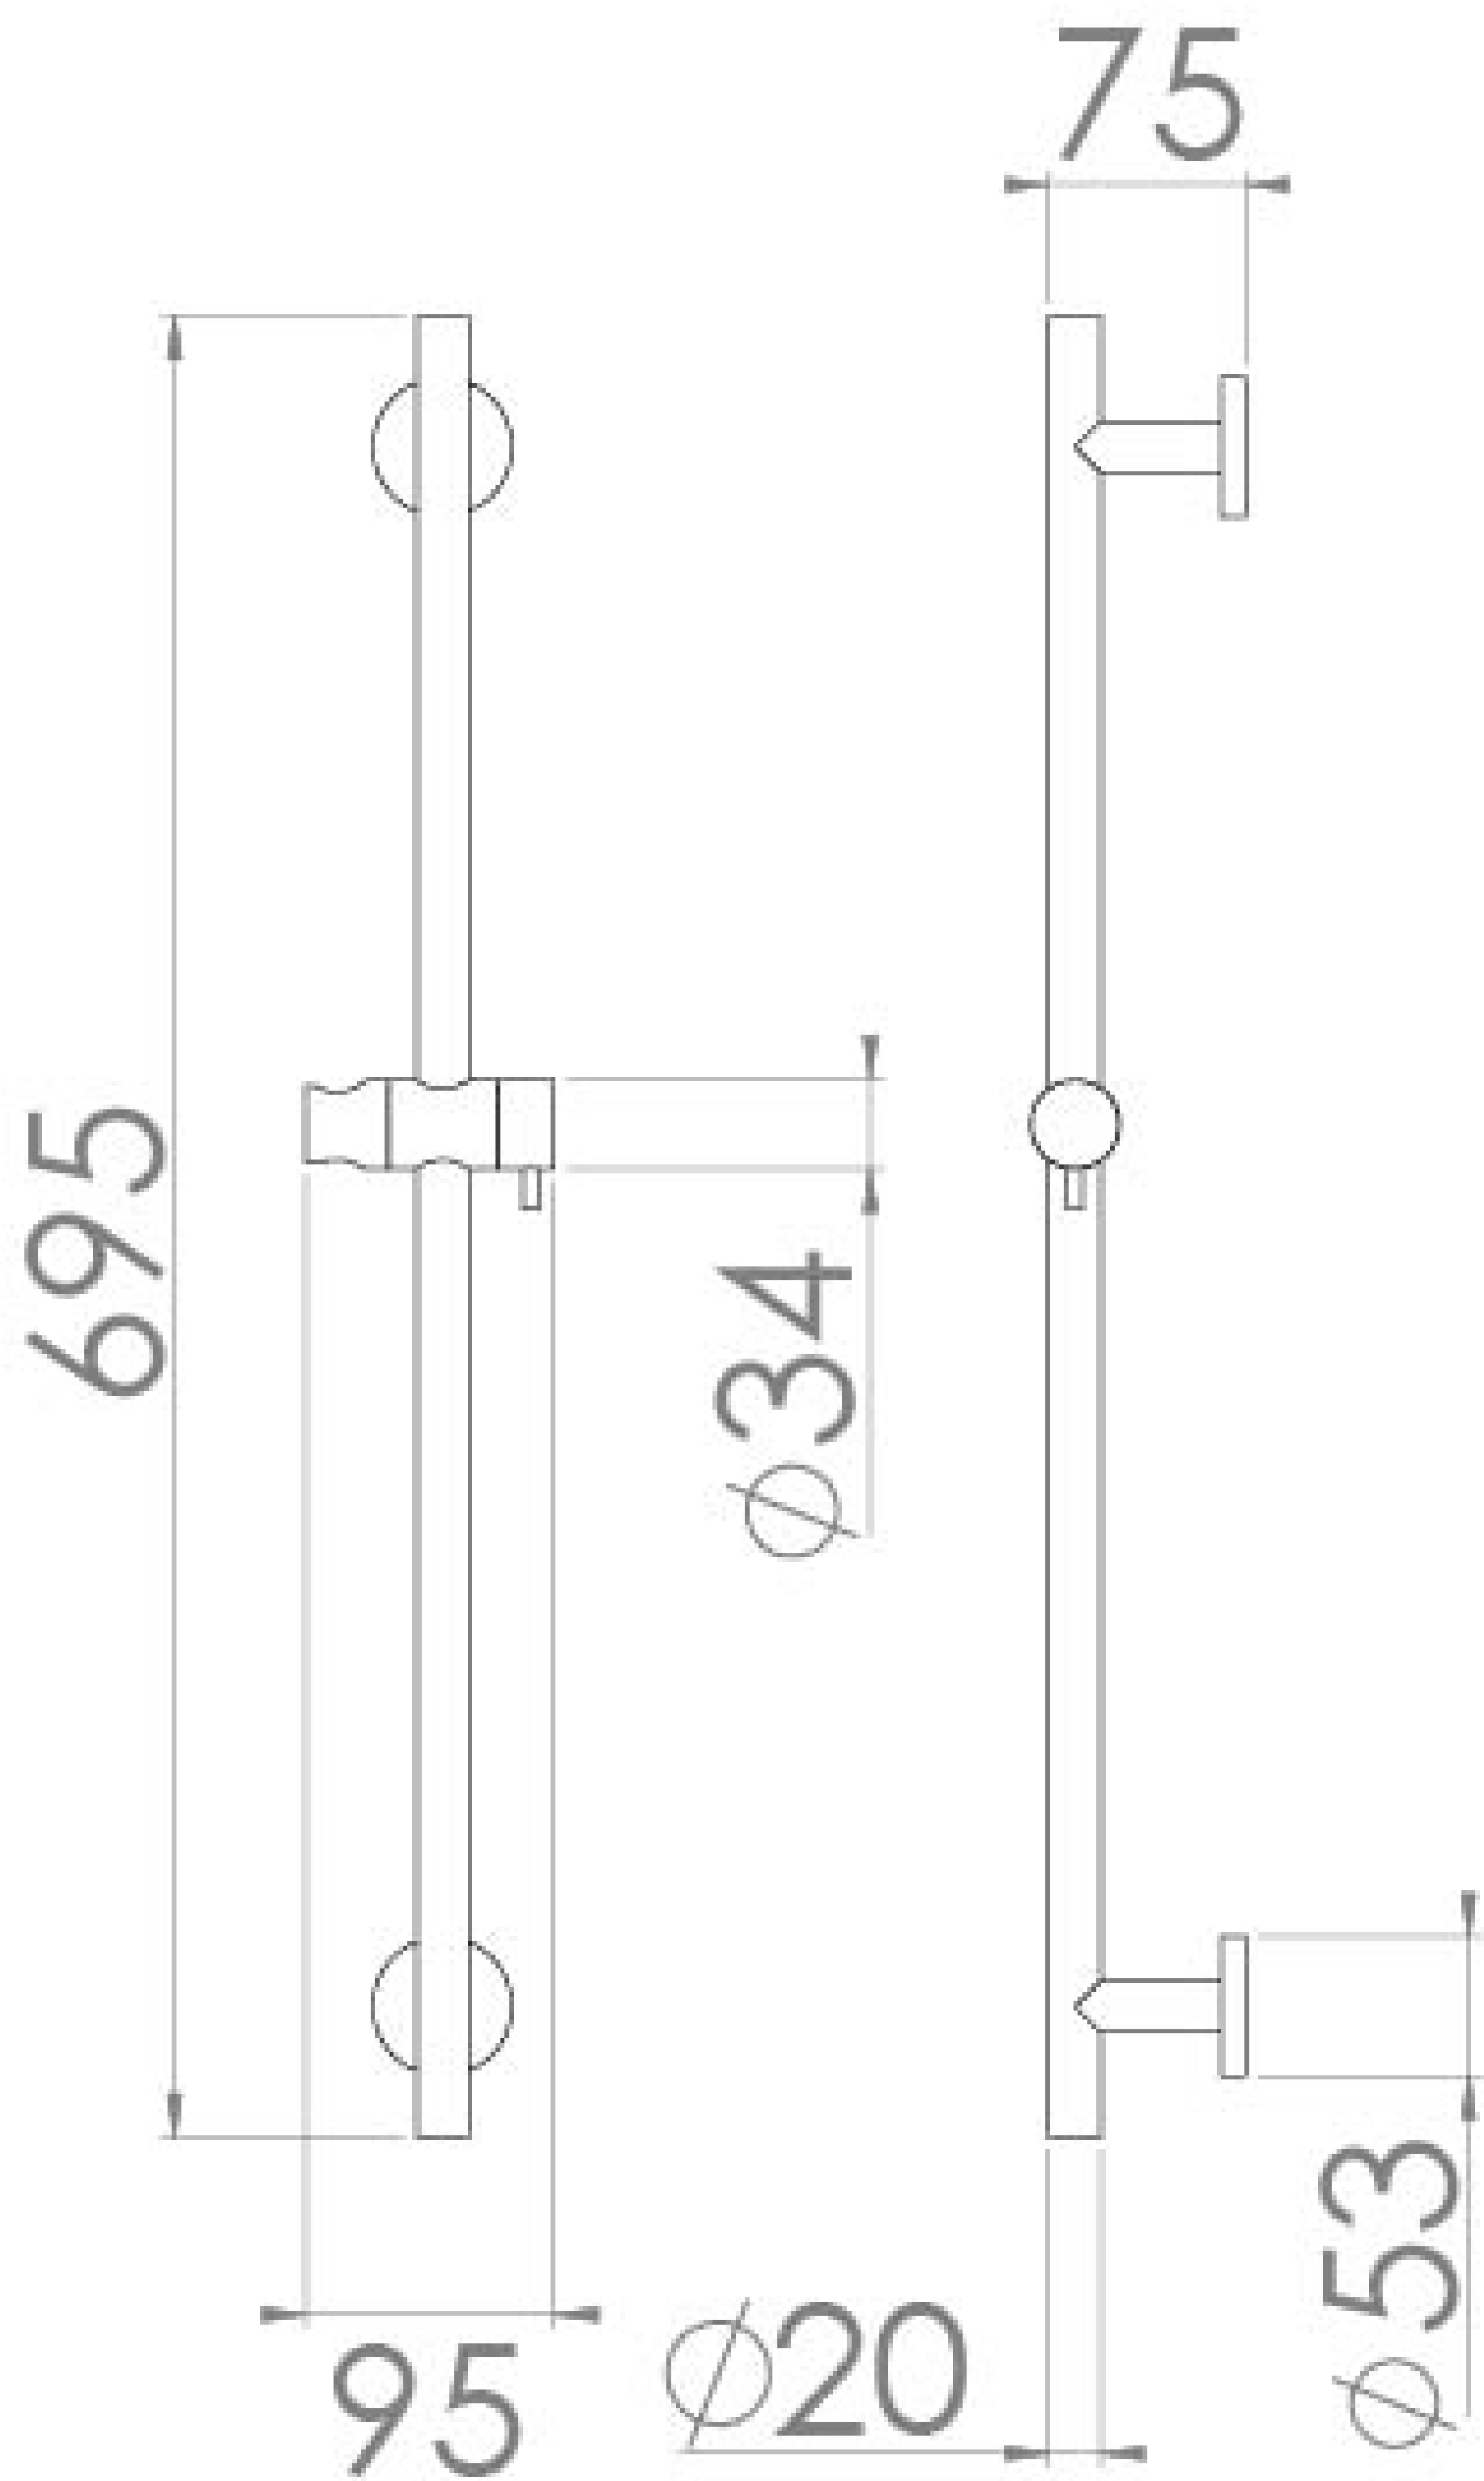

Saneux reserves the right to alter the specifications and product range without prior notice. Dimensions are given as a guide only. Dimensions should not be used for surrounding furniture, fixtures and fittings until the product is on site.