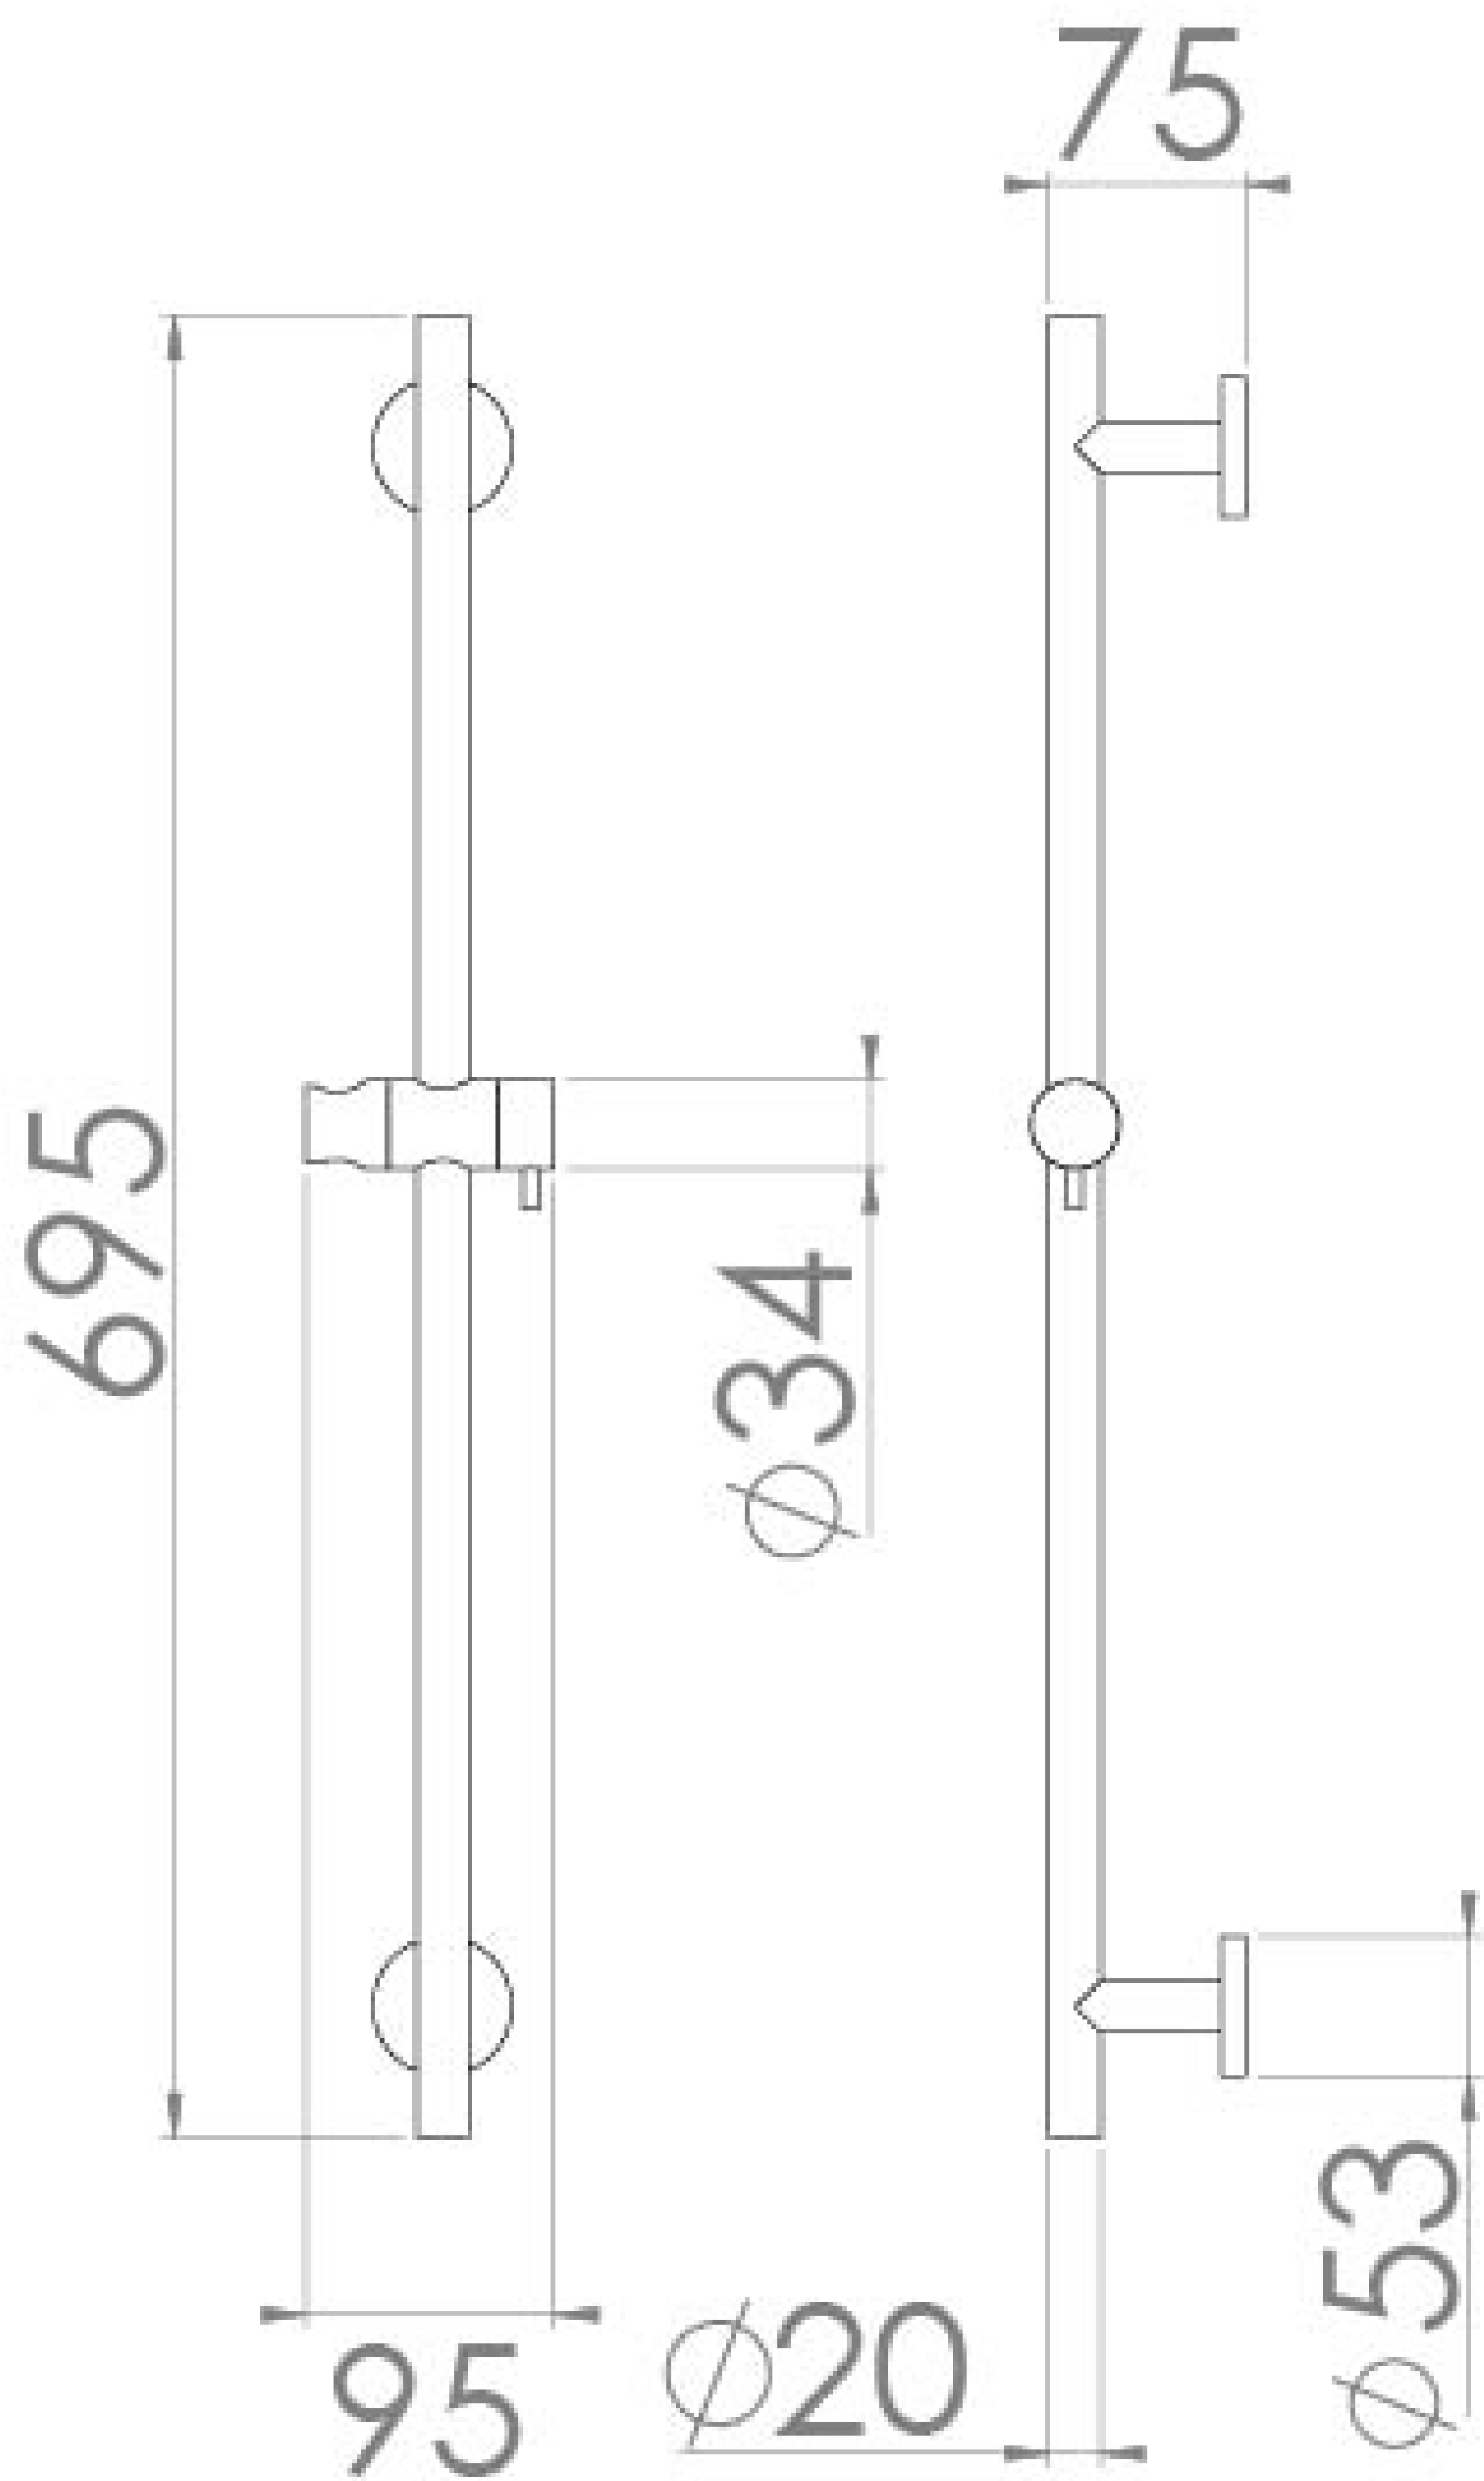

COS ROUND SHOWER SLIDER RAIL - BRUSHED BRONZE

Product Code: CO231.BR

PRODUCT INFORMATION

Finish:	Brushed Bronze (PVD)
Height:	695mm
Width:	95mm
Depth:	75mm
Material	Brass
Weight	1.2kg
Guarantee	5 years

DESCRIPTION

The COS collection was designed to create brassware that was both modern and classic to suit any style of bathroom.

This COS shower slider rail in brushed bronze works with our COS shower handsets to create a simplistic shower set up. It has a movable bracket & holder so you can adjust the height of your shower handset easily, whilst the rail itself stays fixed to the wall.

The finish is in fact a PVD coating, which will help to make the brassware look flawless for years to come.

Saneux reserves the right to alter the specifications and product range without prior notice. Dimensions are given as a guide only. Dimensions should not be used for surrounding furniture, fixtures and fittings until the product is on site.