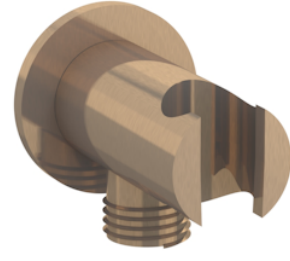

COS ROUND SHOWER OUTLET ELBOW & HOLDER - BRUSHED BRONZE

Product Code: CO234.BR

PRODUCT INFORMATION

Finish:	Brushed Bronze (PVD)
Height:	31.5mm
Width:	31.5mm
Depth:	69mm
Material	Brass
Weight	0.35kg

DESCRIPTION

The COS collection was designed to create brassware that was both modern and classic to suit any style of bathroom.

This COS shower outlet elbow & holder in brushed bronze goes in line with our COS shower brassware products, and is to be paired with a handset and shower hose. It is wall mounted and will hold your shower handset perfectly to suit both a shower set up or bath set up.

The finish is in fact a PVD coating, which will help to make the brassware look flawless for years to come.

Saneux reserves the right to alter the specifications and product range without prior notice. Dimensions are given as a guide only. Dimensions should not be used for surrounding furniture, fixtures and fittings until the product is on site.