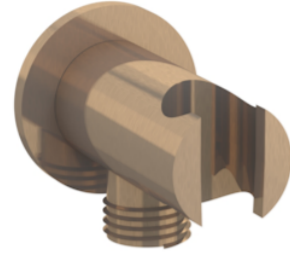

# COS ROUND SHOWER OUTLET ELBOW & HOLDER - BRUSHED BRONZE

---

## PRODUCT INFORMATION

<b>Finish:</b>	Brushed Bronze (PVD)
<b>Height:</b>	31.5mm
<b>Width:</b>	31.5mm
<b>Depth:</b>	69mm
<b>Material</b>	Brass
<b>Weight</b>	0.35kg

**Product Code:** CO234.BR

---

## DESCRIPTION

The COS collection was designed to create brassware that was both modern and classic to suit any style of bathroom.

This COS shower outlet elbow & holder in brushed bronze goes in line with our COS shower brassware products, and is to be paired with a handset and shower hose. It is wall mounted and will hold your shower handset perfectly to suit both a shower set up or bath set up.

The finish is in fact a PVD coating, which will help to make the brassware look flawless for years to come.

---

Saneux reserves the right to alter the specifications and product range without prior notice. Dimensions are given as a guide only. Dimensions should not be used for surrounding furniture, fixtures and fittings until the product is on site.