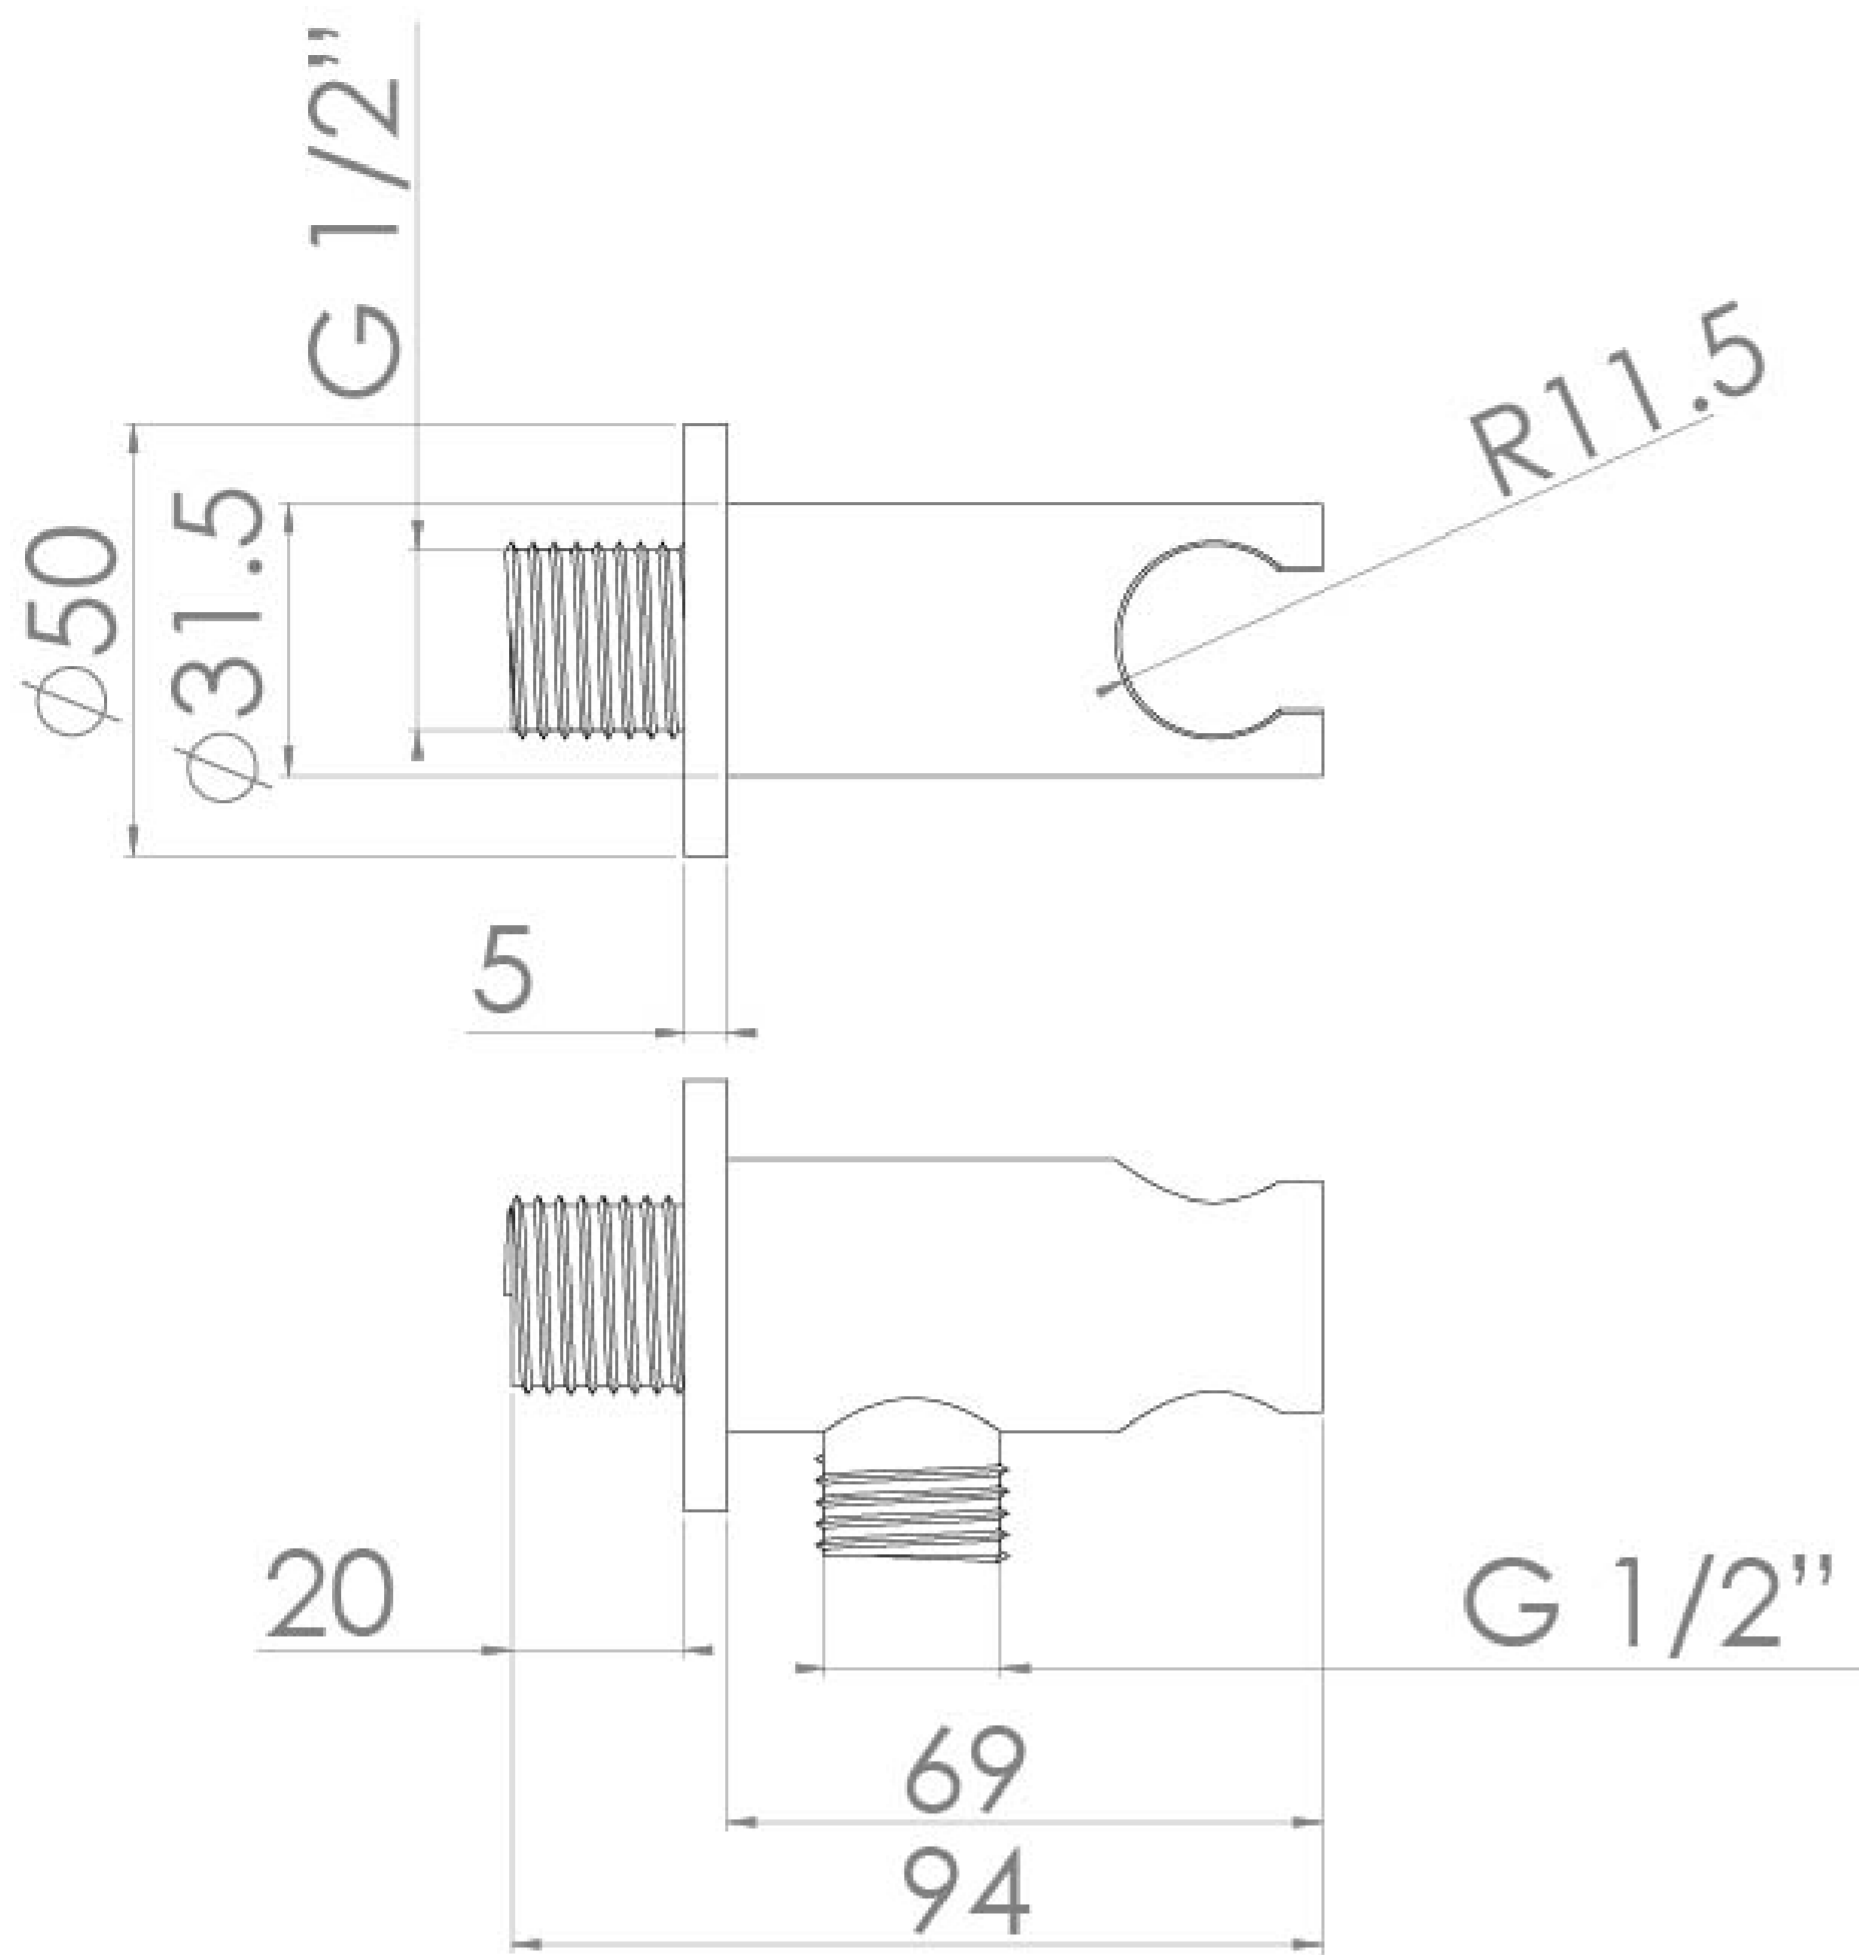

Saneux reserves the right to alter the specifications and product range without prior notice. Dimensions are given as a guide only. Dimensions should not be used for surrounding furniture, fixtures and fittings until the product is on site.