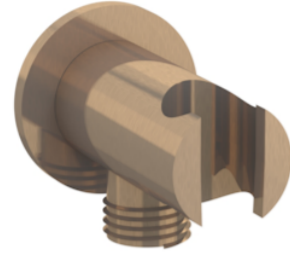

COS ROUND SHOWER OUTLET ELBOW & HOLDER - BRUSHED BRONZE

PRODUCT INFORMATION

Finish:	Brushed Bronze (PVD)
Height:	31.5mm
Width:	31.5mm
Depth:	69mm
Material	Brass
Weight	0.35kg

Product Code: CO234.BR

DESCRIPTION

The COS collection was designed to create brassware that was both modern and classic to suit any style of bathroom.

This COS shower outlet elbow & holder in brushed bronze goes in line with our COS shower brassware products, and is to be paired with a handset and shower hose. It is wall mounted and will hold your shower handset perfectly to suit both a shower set up or bath set up.

The finish is in fact a PVD coating, which will help to make the brassware look flawless for years to come.

Saneux reserves the right to alter the specifications and product range without prior notice. Dimensions are given as a guide only. Dimensions should not be used for surrounding furniture, fixtures and fittings until the product is on site.