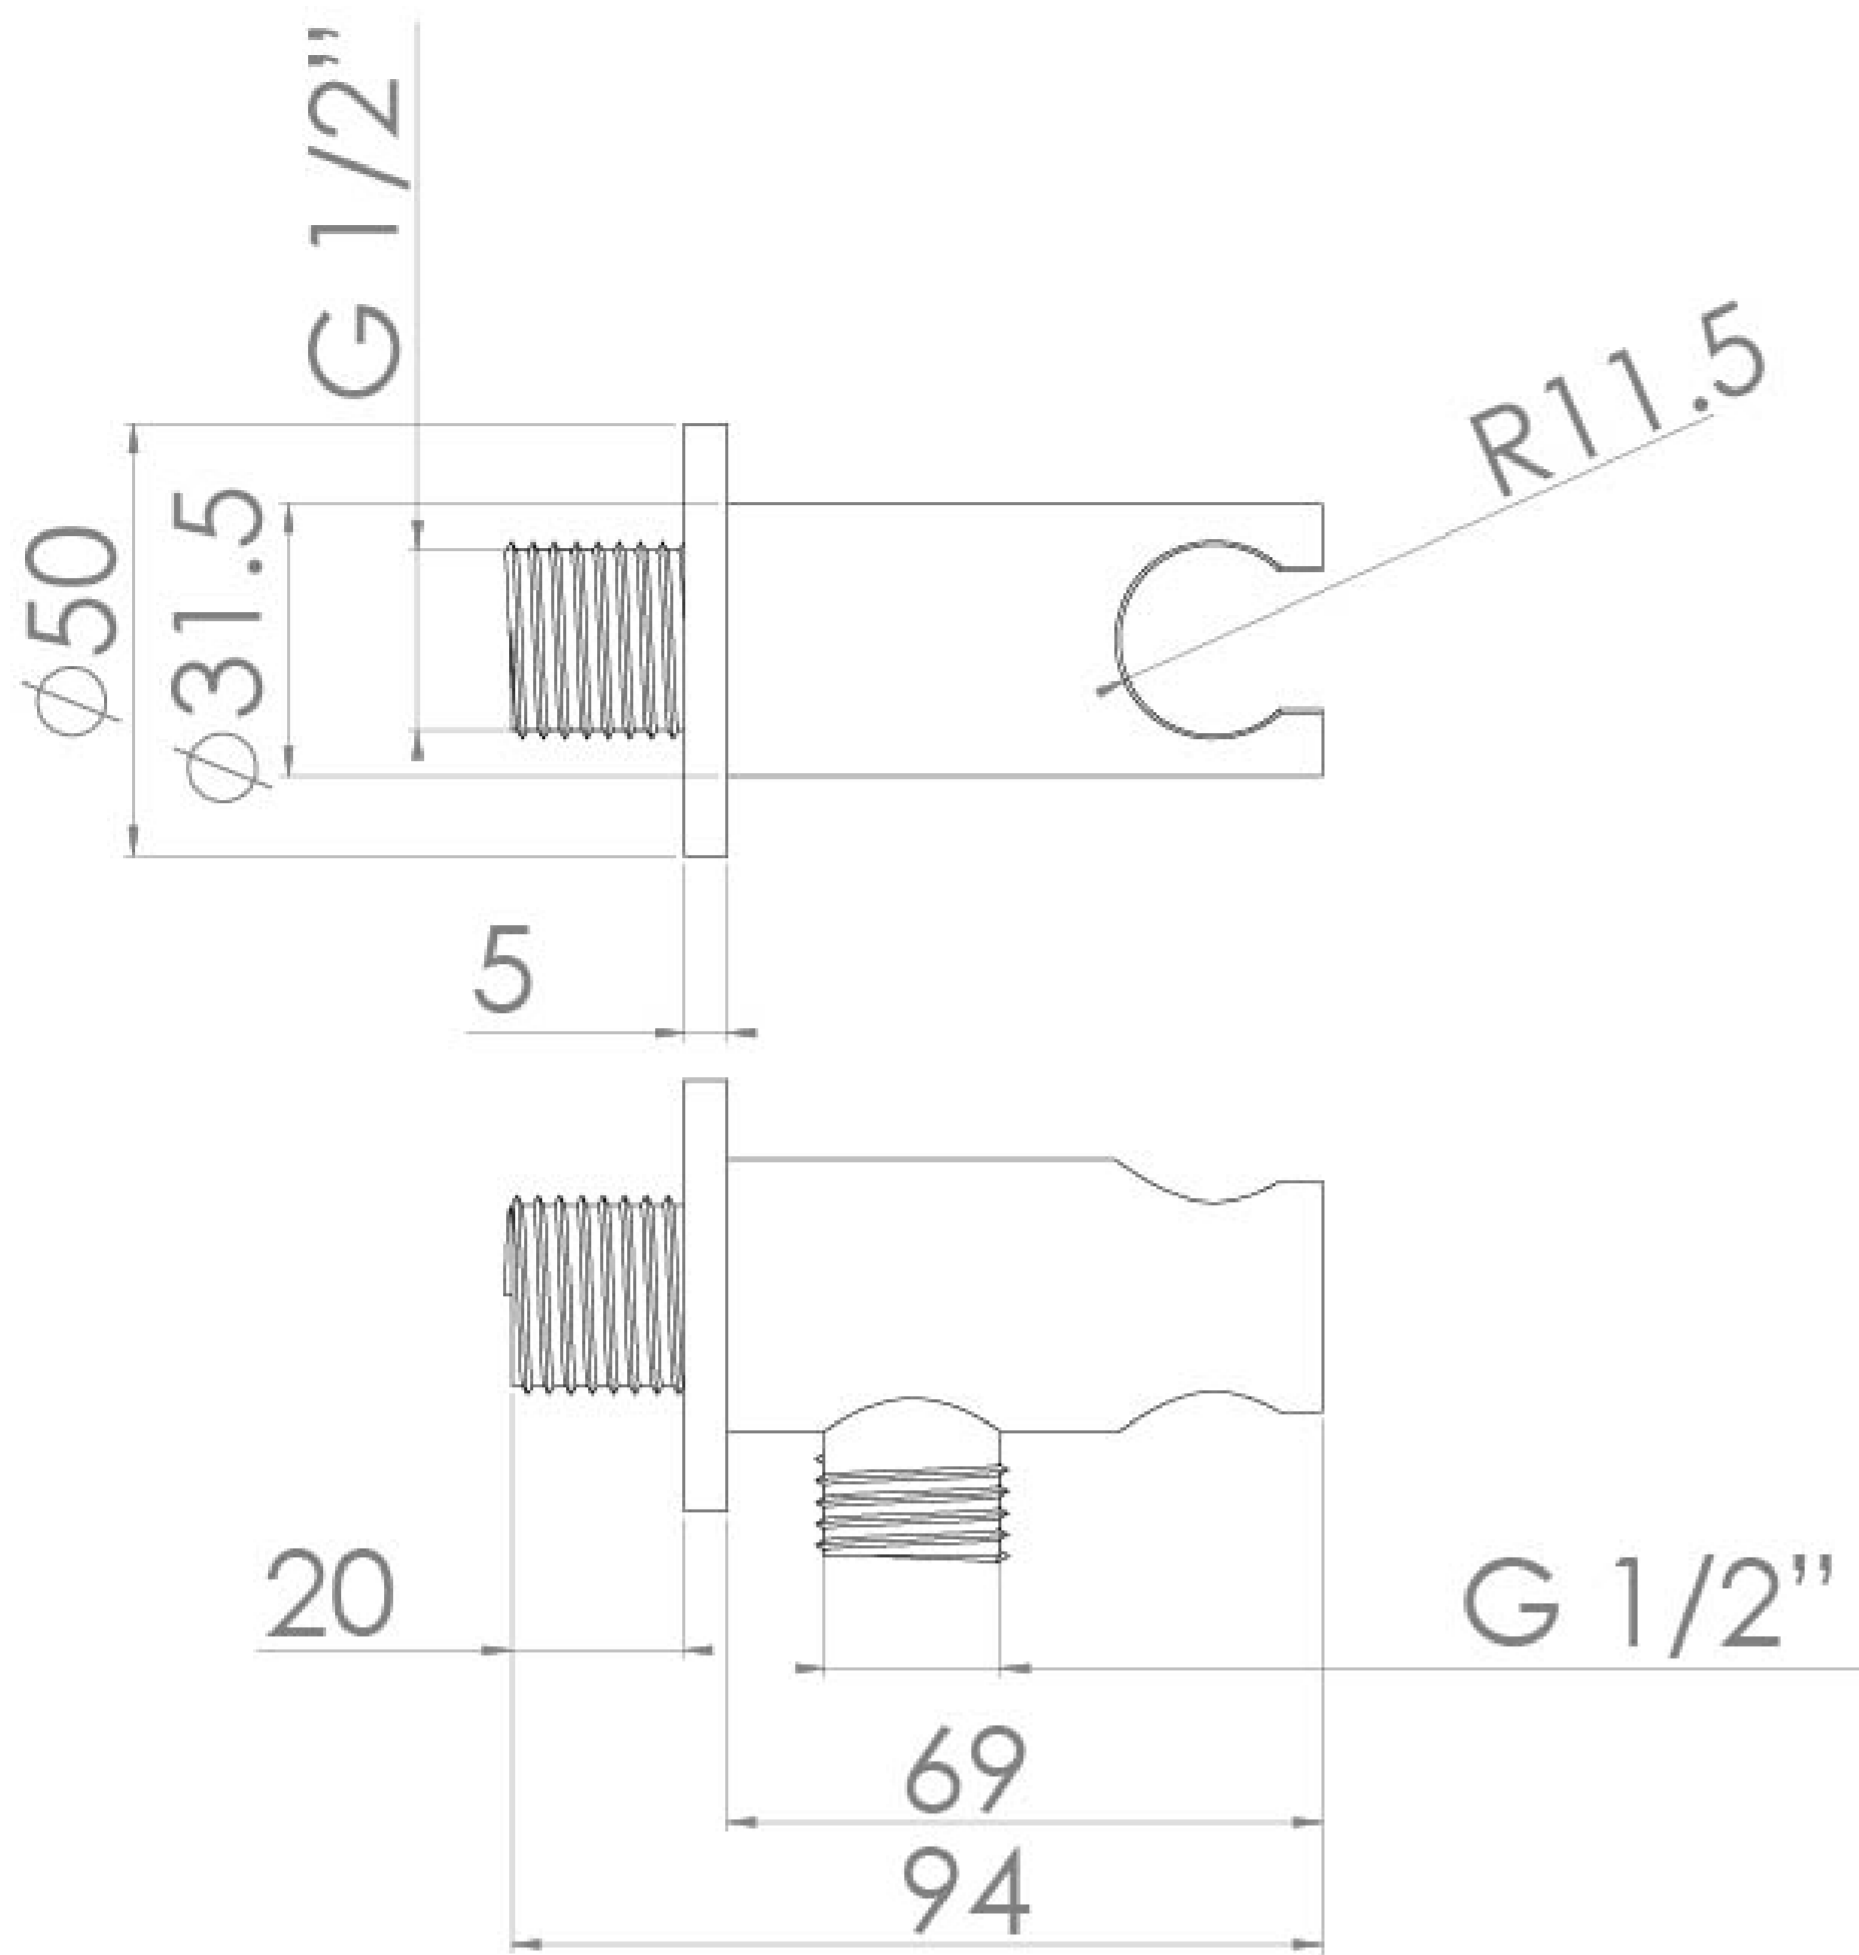

COS ROUND SHOWER OUTLET ELBOW & HOLDER - BRUSHED BRONZE

PRODUCT INFORMATION

Finish:	Brushed Bronze (PVD)
Height:	31.5mm
Width:	31.5mm
Depth:	69mm
Material	Brass
Weight	0.35kg

Product Code: CO234.BR

DESCRIPTION

The COS collection was designed to create brassware that was both modern and classic to suit any style of bathroom.

This COS shower outlet elbow & holder in brushed bronze goes in line with our COS shower brassware products, and is to be paired with a handset and shower hose. It is wall mounted and will hold your shower handset perfectly to suit both a shower set up or bath set up.

The finish is in fact a PVD coating, which will help to make the brassware look flawless for years to come.

Saneux reserves the right to alter the specifications and product range without prior notice. Dimensions are given as a guide only. Dimensions should not be used for surrounding furniture, fixtures and fittings until the product is on site.