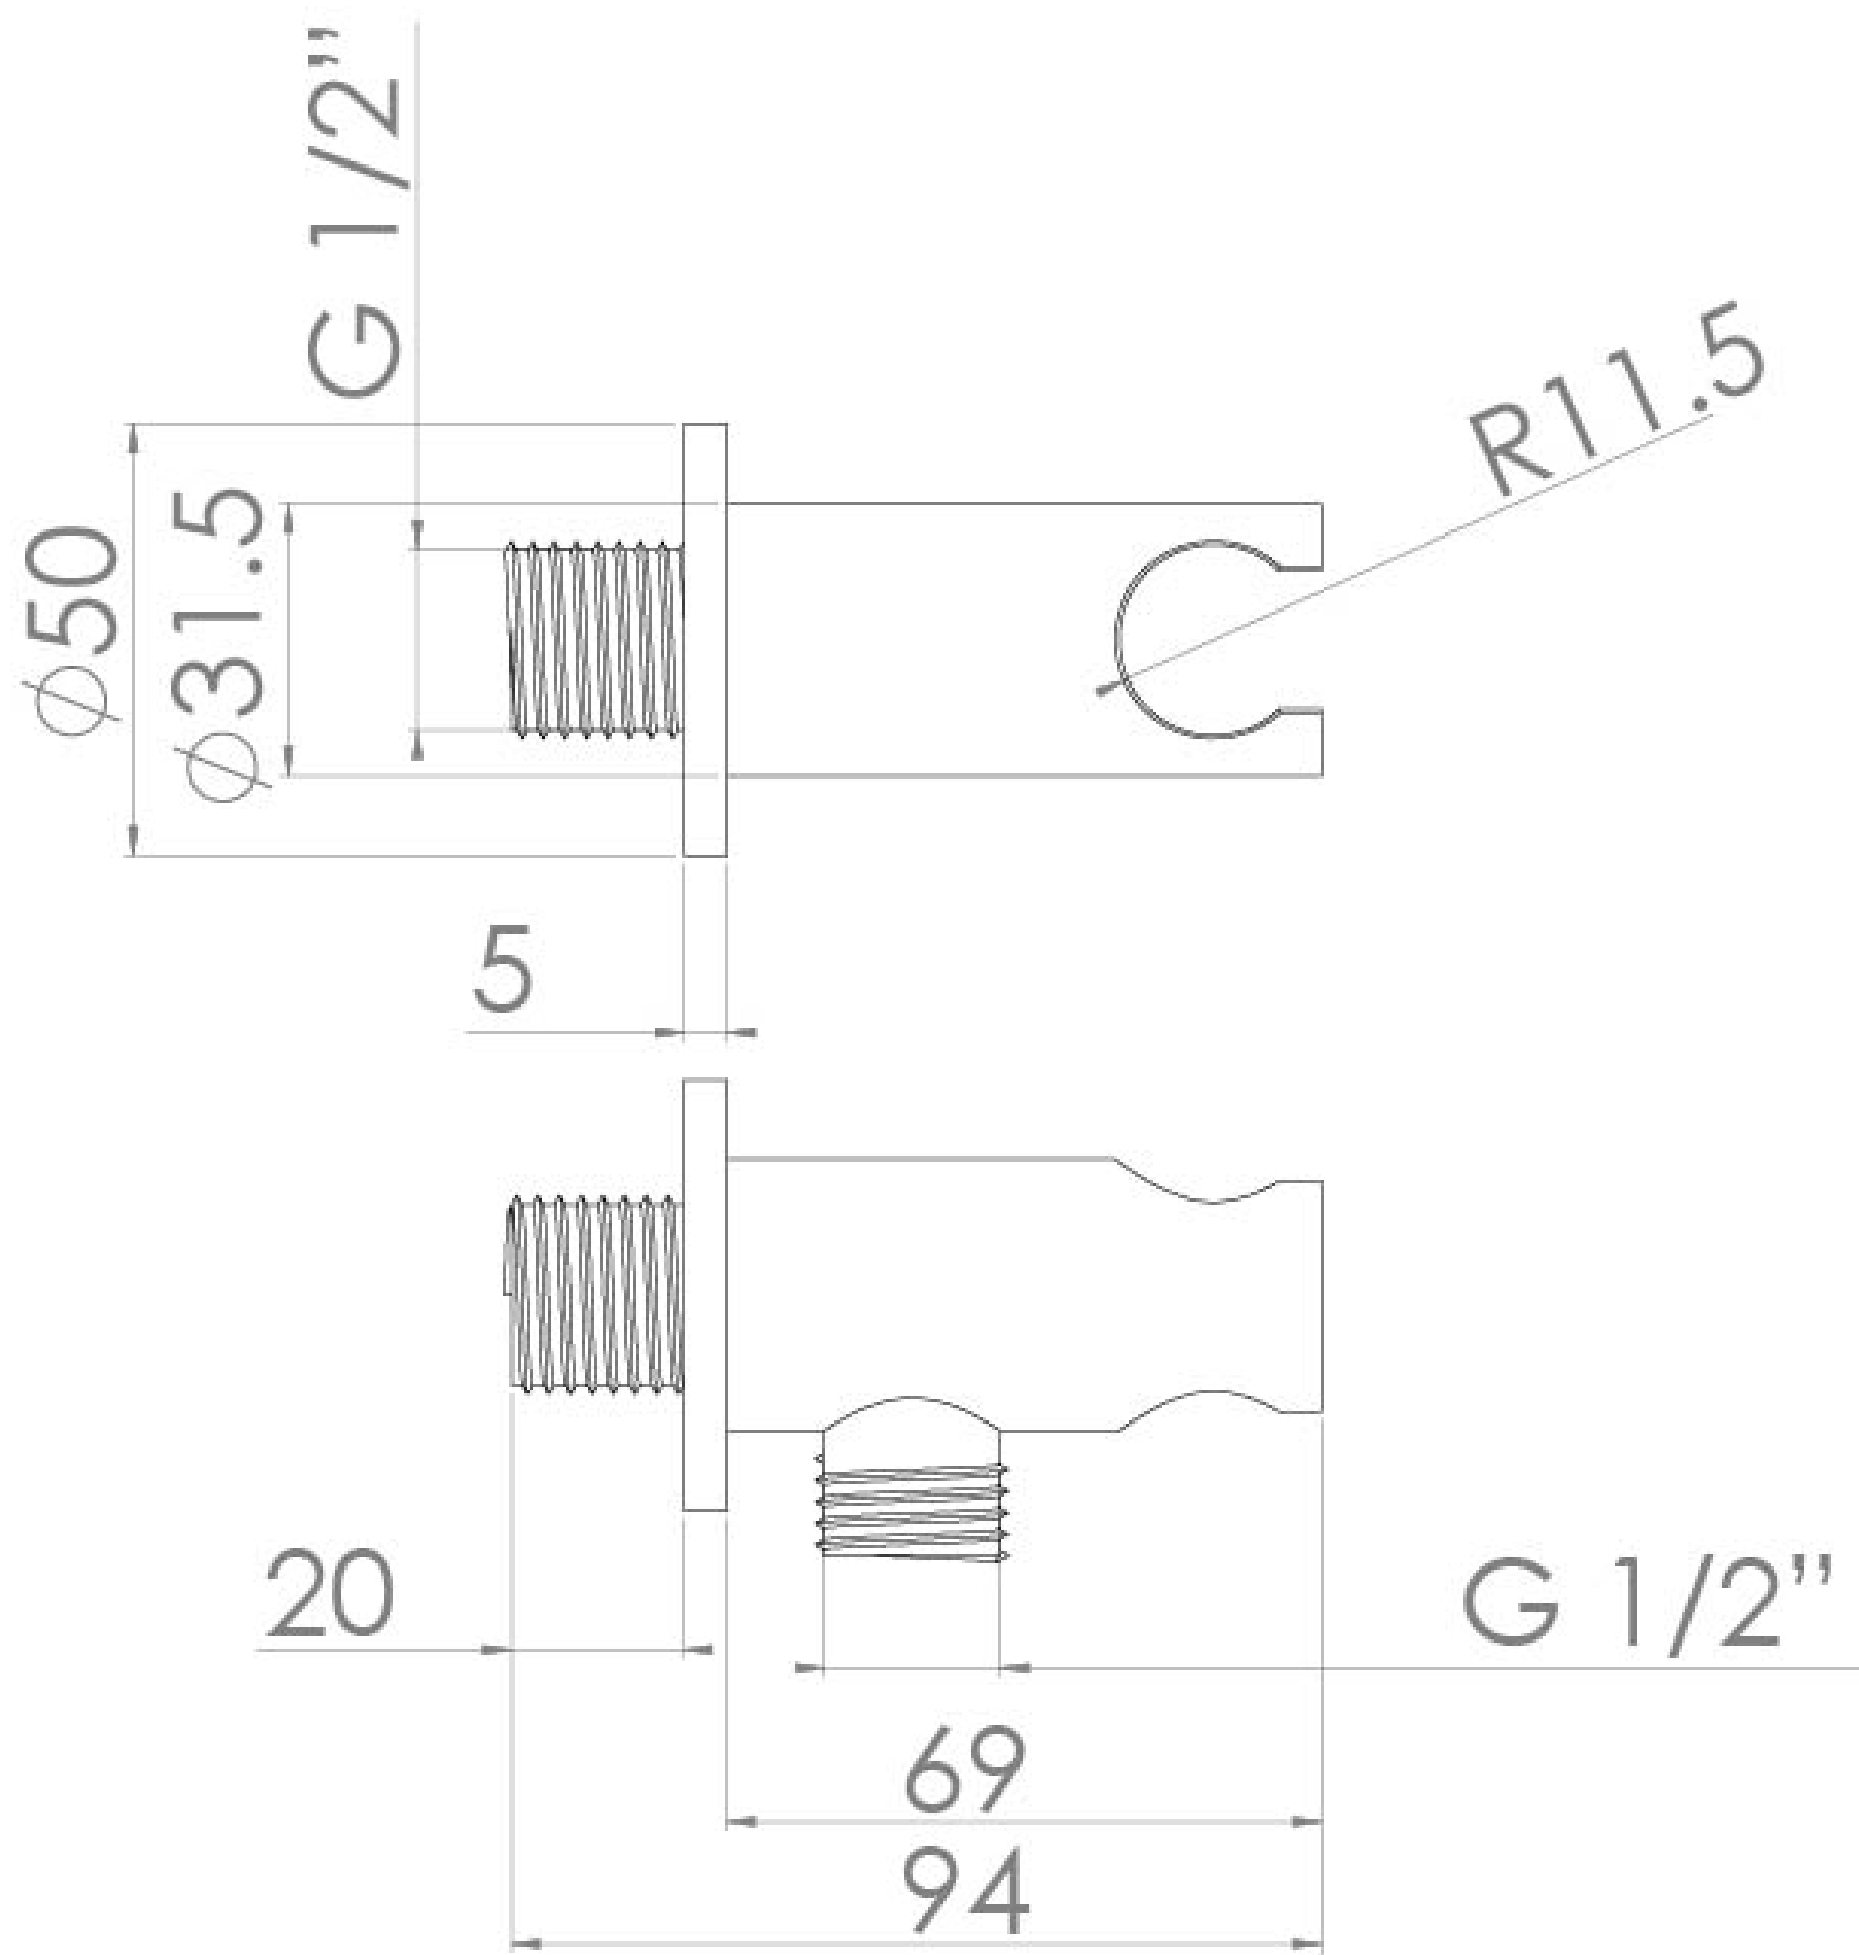

COS ROUND SHOWER OUTLET ELBOW & HOLDER - BRUSHED BRONZE

Product Code: CO234.BR

PRODUCT INFORMATION

Finish:	Brushed Bronze (PVD)
Height:	31.5mm
Width:	31.5mm
Depth:	69mm
Material	Brass
Weight	0.35kg

DESCRIPTION

The COS collection was designed to create brassware that was both modern and classic to suit any style of bathroom.

This COS shower outlet elbow & holder in brushed bronze goes in line with our COS shower brassware products, and is to be paired with a handset and shower hose. It is wall mounted and will hold your shower handset perfectly to suit both a shower set up or bath set up.

The finish is in fact a PVD coating, which will help to make the brassware look flawless for years to come.

Saneux reserves the right to alter the specifications and product range without prior notice. Dimensions are given as a guide only. Dimensions should not be used for surrounding furniture, fixtures and fittings until the product is on site.