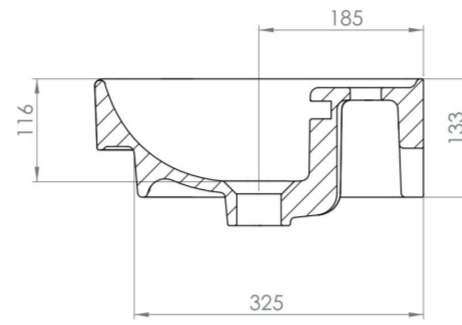

### PRODUCT INFORMATION

<b>Finish:</b>	Gloss White
<b>Height:</b>	160mm
<b>Width:</b>	445mm
<b>Depth:</b>	370mm
<b>Material</b>	Ceramic
<b>Weight</b>	11kg
<b>Overflow(s)</b>	Yes
<b>Overflow Position</b>	Centre
<b>Overflow Diameter</b>	21mm
<b>Tap Holes</b>	1 Tap Hole
<b>Tap Hole Position</b>	Centre
<b>Recommended Waste Required</b>	Slotted waste
<b>Furniture Required For Installation?</b>	No
<b>Guarantee</b>	Lifetime
<b>Other Features</b>	Can be wall mounted on its own, on a countertop, or semi-inset

### DESCRIPTION

A very versatile sanitaryware collection, VITA offers simplistic design for those minimalist bathroom needs.

This VITA 45x37cm 1 tap hole basin can be wall-hung on its own, paired with a VITA pedestal, or paired with one of our countertop units either as a countertop basin or as a semi-inset basin. The configuration options are endless and will help you to achieve your dream bathroom that meets your needs.