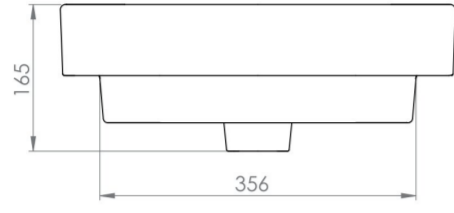

### PRODUCT INFORMATION

<b>Finish:</b>	Gloss White
<b>Height:</b>	160mm
<b>Width:</b>	445mm
<b>Depth:</b>	370mm
<b>Material</b>	Ceramic
<b>Weight</b>	11kg
<b>Overflow(s)</b>	Yes
<b>Overflow Position</b>	Centre
<b>Overflow Diameter</b>	21mm
<b>Tap Holes</b>	1 Tap Hole
<b>Tap Hole Position</b>	Centre
<b>Recommended Waste Required</b>	Slotted waste
<b>Furniture Required For Installation?</b>	No
<b>Guarantee</b>	Lifetime
<b>Other Features</b>	Can be wall mounted on its own, on a countertop, or semi-inset

### DESCRIPTION

A very versatile sanitaryware collection, VITA offers simplistic design for those minimalist bathroom needs.

This VITA 45x37cm 1 tap hole basin can be wall-hung on its own, paired with a VITA pedestal, or paired with one of our countertop units either as a countertop basin or as a semi-inset basin. The configuration options are endless and will help you to achieve your dream bathroom that meets your needs.