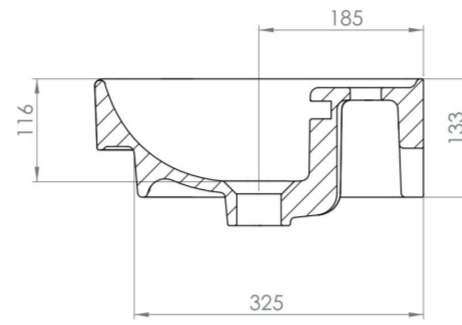

TECHNICAL DRAWING

Saneux reserves the right to alter the specifications and product range without prior notice. Dimensions are given as a guide only. Dimensions should not be used for surrounding furniture, fixtures and fittings until the product is on site.

<https://saneux.com/products/vita-45x37cm-washbasin-1th>