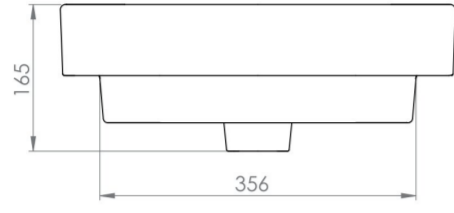

TECHNICAL DRAWING

Saneux reserves the right to alter the specifications and product range without prior notice. Dimensions are given as a guide only. Dimensions should not be used for surrounding furniture, fixtures and fittings until the product is on site.

<https://saneux.com/products/vita-45x37cm-washbasin-1th>