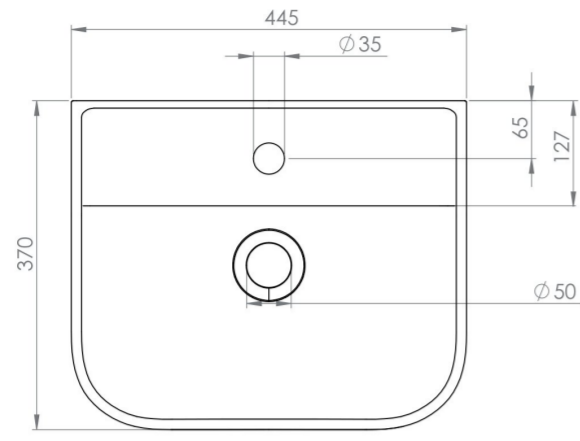

### PRODUCT INFORMATION

<b>Finish:</b>	Gloss White
<b>Height:</b>	160mm
<b>Width:</b>	445mm
<b>Depth:</b>	370mm
<b>Material</b>	Ceramic
<b>Weight</b>	11kg
<b>Overflow(s)</b>	Yes
<b>Overflow Position</b>	Centre
<b>Overflow Diameter</b>	21mm
<b>Tap Holes</b>	1 Tap Hole
<b>Tap Hole Position</b>	Centre
<b>Recommended Waste Required</b>	Slotted waste
<b>Furniture Required For Installation?</b>	No
<b>Guarantee</b>	Lifetime
<b>Other Features</b>	Can be wall mounted on its own, on a countertop, or semi-inset

### DESCRIPTION

A very versatile sanitaryware collection, VITA offers simplistic design for those minimalist bathroom needs.

This VITA 45x37cm 1 tap hole basin can be wall-hung on its own, paired with a VITA pedestal, or paired with one of our countertop units either as a countertop basin or as a semi-inset basin. The configuration options are endless and will help you to achieve your dream bathroom that meets your needs.