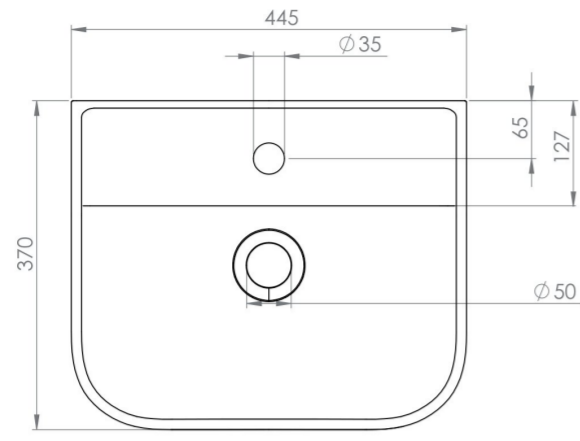

TECHNICAL DRAWING

Saneux reserves the right to alter the specifications and product range without prior notice. Dimensions are given as a guide only. Dimensions should not be used for surrounding furniture, fixtures and fittings until the product is on site.

<https://saneux.com/products/vita-45x37cm-washbasin-1th>