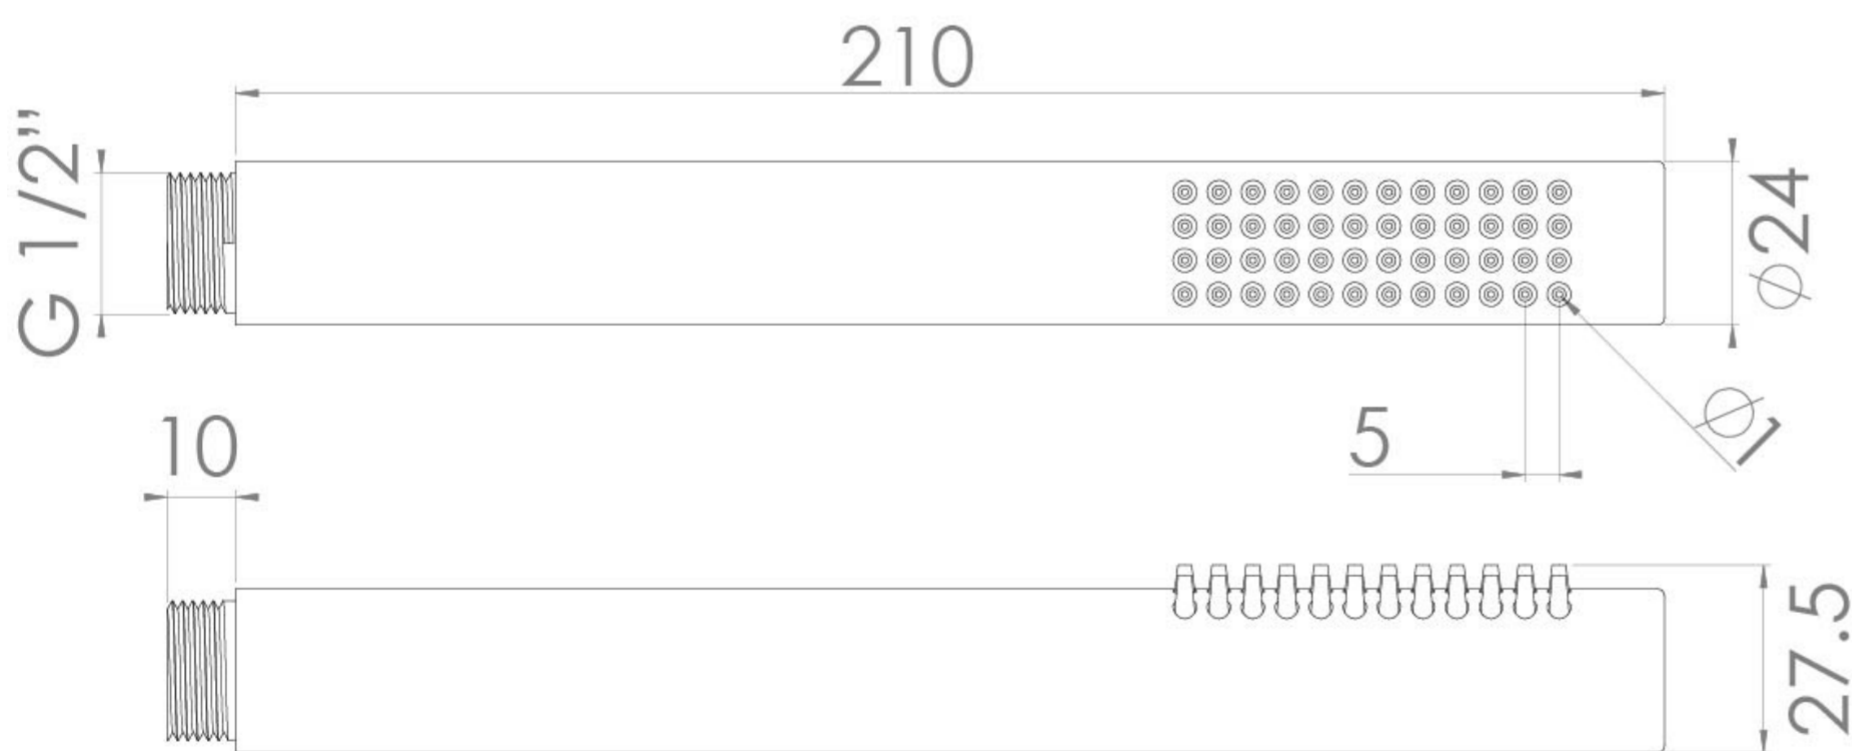

COS SLIM ROUND SHOWER HANDSET - SATIN BLACK

Product Code: CO230.SB

PRODUCT INFORMATION

Finish:	Satin Black (PVD)
Height:	210mm
Width:	24mm
Depth:	27.5mm
Material:	Brass
Weight:	0.2kg
Guarantee:	5 years

DESCRIPTION

The COS collection was designed to create brassware that was both modern and classic to suit any style of bathroom.

This COS handset has a slim design that will make your shower set up feel ultimately minimalist and modern. Pair it with our COS outlet elbow & holder in addition to a shower head, or on its own with a slider shower rail.

The finish is in fact a PVD coating, which will help to make the brassware look flawless for years to come.

TECHNICAL DRAWING

Saneux reserves the right to alter the specifications and product range without prior notice. Dimensions are given as a guide only. Dimensions should not be used for surrounding furniture, fixtures and fittings until the product is on site.