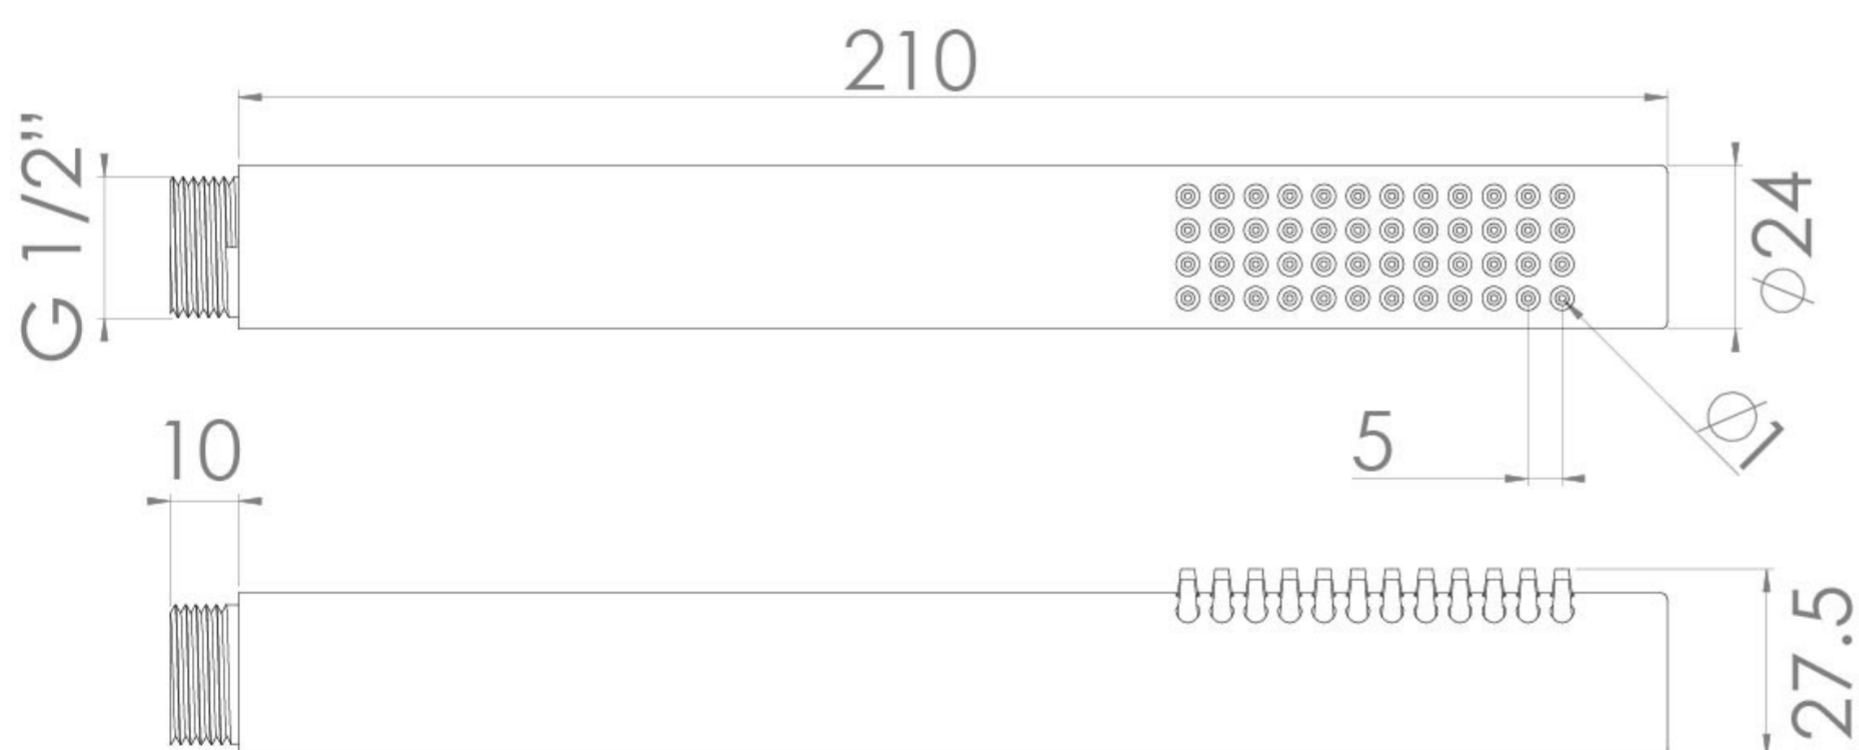

# COS SLIM ROUND SHOWER HANDSET - SATIN BLACK

**Product Code:** CO230.SB

## PRODUCT INFORMATION

<b>Finish:</b>	Satin Black (PVD)
<b>Height:</b>	210mm
<b>Width:</b>	24mm
<b>Depth:</b>	27.5mm
<b>Material:</b>	Brass
<b>Weight:</b>	0.2kg
<b>Guarantee:</b>	5 years

## DESCRIPTION

The COS collection was designed to create brassware that was both modern and classic to suit any style of bathroom.

This COS handset has a slim design that will make your shower set up feel ultimately minimalist and modern. Pair it with our COS outlet elbow & holder in addition to a shower head, or on its own with a slider shower rail.