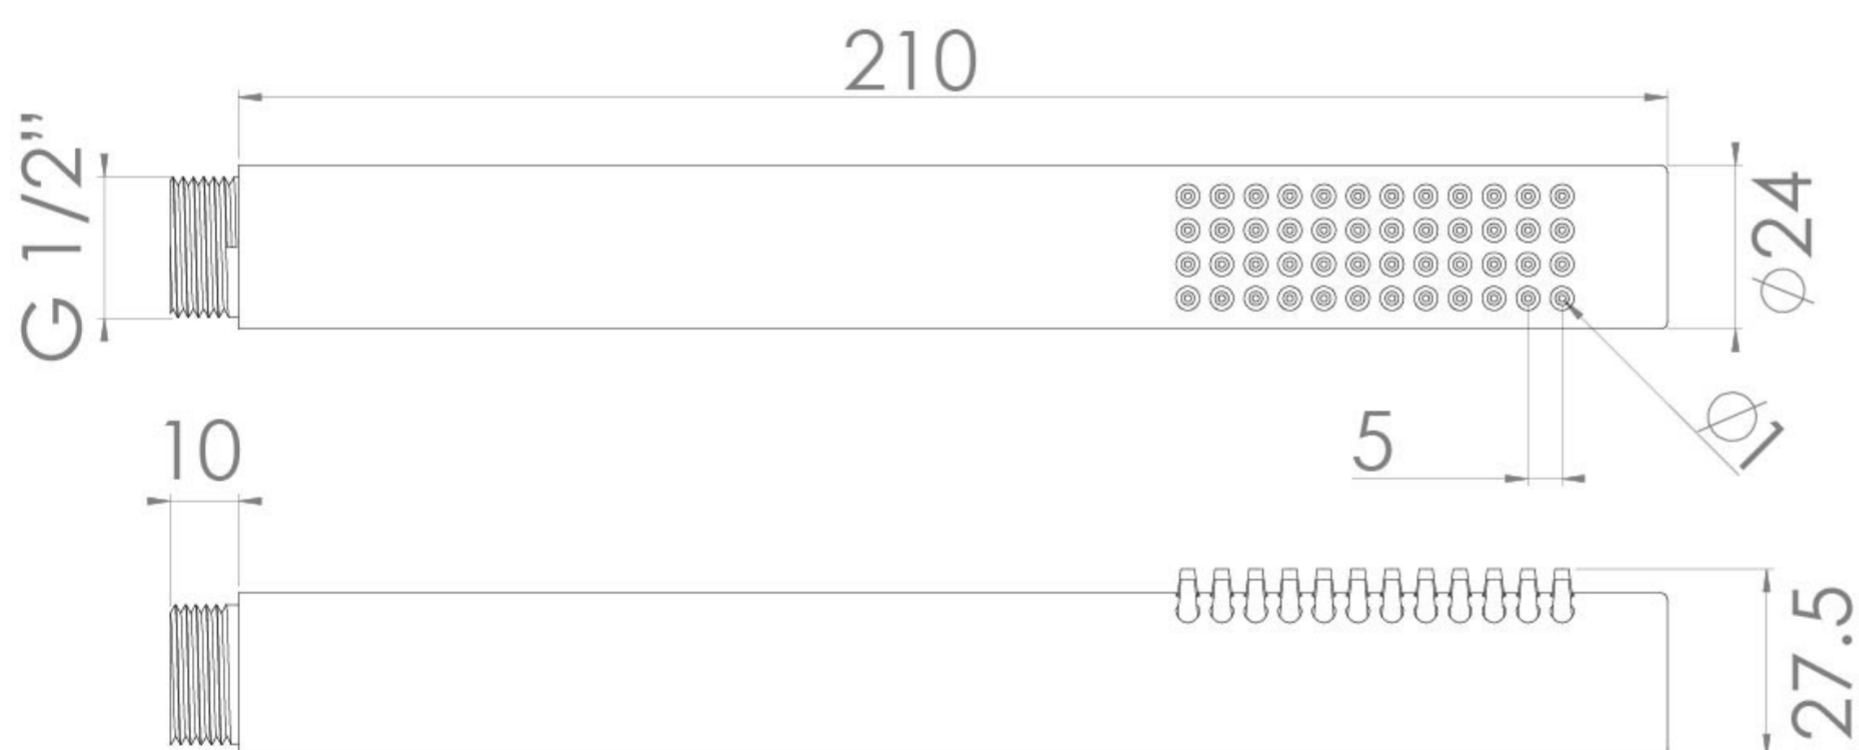

COS SLIM ROUND SHOWER HANDSET - SATIN BLACK

Product Code: CO230.SB

PRODUCT INFORMATION

Finish:	Satin Black (PVD)
Height:	210mm
Width:	24mm
Depth:	27.5mm
Material:	Brass
Weight:	0.2kg
Guarantee:	5 years

DESCRIPTION

The COS collection was designed to create brassware that was both modern and classic to suit any style of bathroom.

This COS handset has a slim design that will make your shower set up feel ultimately minimalist and modern. Pair it with our COS outlet elbow & holder in addition to a shower head, or on its own with a slider shower rail.

The finish is in fact a PVD coating, which will help to make the brassware look flawless for years to come.

TECHNICAL DRAWING

Saneux reserves the right to alter the specifications and product range without prior notice. Dimensions are given as a guide only. Dimensions should not be used for surrounding furniture, fixtures and fittings until the product is on site.