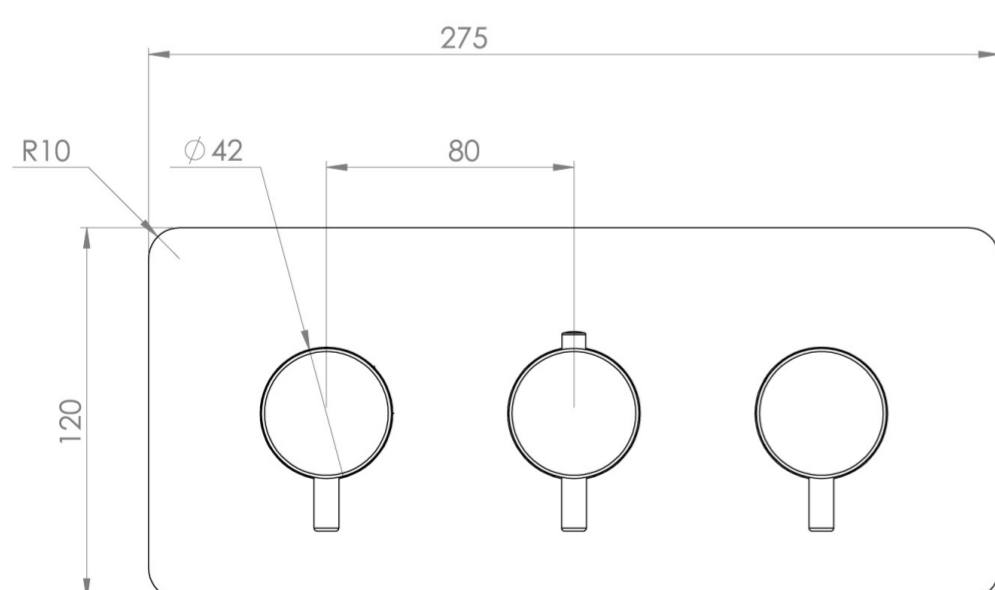

## PRODUCT INFORMATION

<b>Height:</b>	120mm
<b>Width:</b>	275mm
<b>Finish:</b>	Satin Black (PVD)
<b>Guarantee</b>	5 years
<b>Outlets</b>	3

**Product Code:** CO321L.SB

## DESCRIPTION

The COS collection combines modern and classic styles for versatile bathroom brassware.

This landscape thermostatic valve features 3 outlets to control a shower head, handset, and bath filler. The left and right handles manage the on/off functions, while the middle handle adjusts the temperature.

## FLOW RATE

- 0.5 Bar - Flowrate: 7.8 l/min
- 1 Bar - Flowrate: 16 l/min
- 2 Bar - Flowrate: 22.5 l/min
- 3 Bar - Flowrate: 28.5 l/min
- 5 Bar - Flowrate: 24.2 l/min

Saneux reserves the right to alter the specifications and product range without prior notice. Dimensions are given as a guide only. Dimensions should not be used for surrounding furniture, fixtures and fittings until the product is on site.