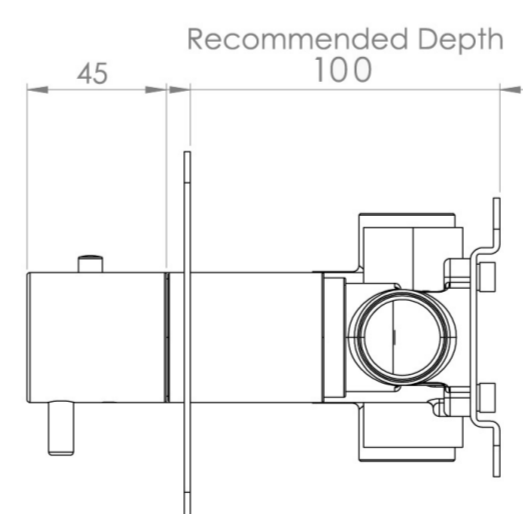

## PRODUCT INFORMATION

<b>Height:</b>	120mm
<b>Width:</b>	275mm
<b>Finish:</b>	Satin Black (PVD)
<b>Guarantee</b>	5 years
<b>Outlets</b>	3

**Product Code:** CO321L.SB

## DESCRIPTION

The COS collection combines modern and classic styles for versatile bathroom brassware.

This landscape thermostatic valve features 3 outlets to control a shower head, handset, and bath filler. The left and right handles manage the on/off functions, while the middle handle adjusts the temperature.

## FLOW RATE

- 0.5 Bar - Flowrate: 7.8 l/min
- 1 Bar - Flowrate: 16 l/min
- 2 Bar - Flowrate: 22.5 l/min
- 3 Bar - Flowrate: 28.5 l/min
- 5 Bar - Flowrate: 24.2 l/min

Saneux reserves the right to alter the specifications and product range without prior notice. Dimensions are given as a guide only. Dimensions should not be used for surrounding furniture, fixtures and fittings until the product is on site.