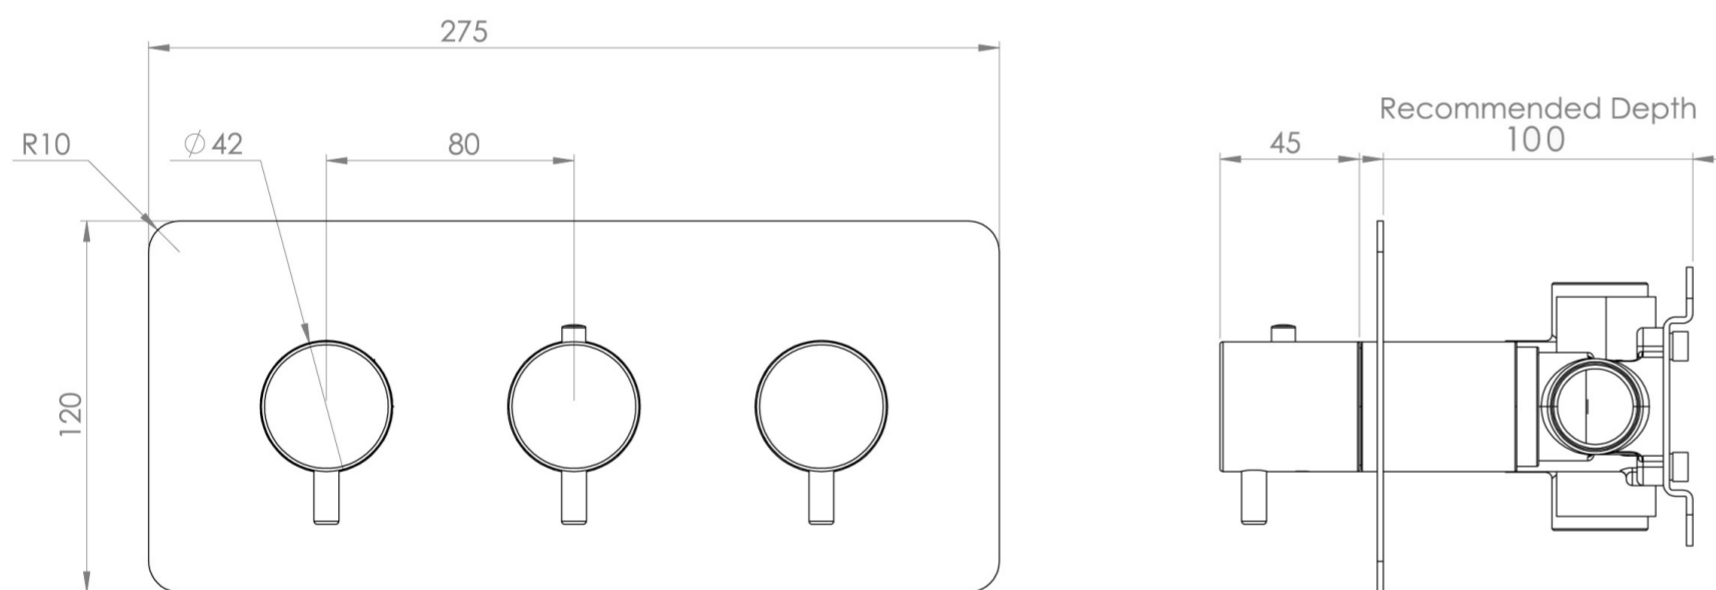

COS 3 WAY THERMOSTATIC SHOWER VALVE KIT - W/ CLASSIC HANDLE - LANDSCAPE - SATIN BLACK (PVD)

PRODUCT INFORMATION

Finish:	Satin Black (PVD)
Guarantee	5 years

Product Code: CO321L.SB

TECHNICAL DRAWING

Saneux reserves the right to alter the specifications and product range without prior notice. Dimensions are given as a guide only. Dimensions should not be used for surrounding furniture, fixtures and fittings until the product is on site.

<https://saneux.com/products/cos-3-way-thermostatic-shower-valve-kit-w-classic-handle-landscape-satin-black-pvd>