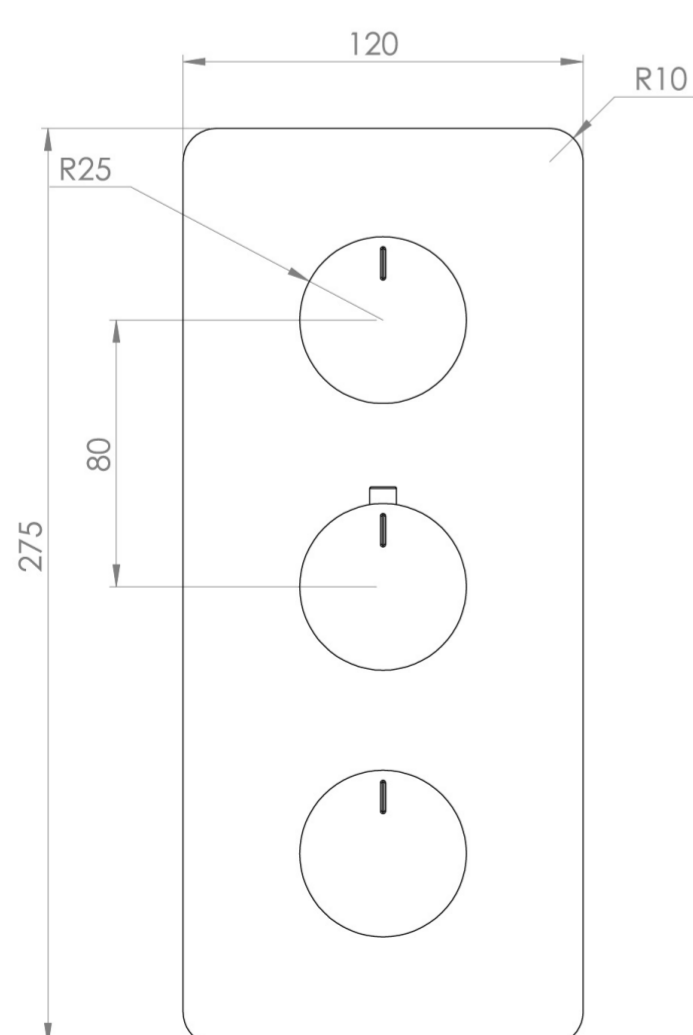

## PRODUCT INFORMATION

<b>Height:</b>	275mm
<b>Width:</b>	120mm
<b>Finish:</b>	Chrome
<b>Guarantee</b>	5 years
<b>Outlets</b>	3

**Product Code:** CO321.F

## DESCRIPTION

The COS collection combines modern and classic styles for versatile bathroom brassware.

This portrait thermostatic valve features 3 outlets to control a shower head, handset, and bath filler. The top and bottom handles manage the on/off function, while the middle handle adjusts the temperature.

## FLOW RATE

- 0.5 Bar - Flowrate: 7.8 l/min
- 1 Bar - Flowrate: 16 l/min
- 2 Bar - Flowrate: 22.5 l/min
- 3 Bar - Flowrate: 28.5 l/min
- 5 Bar - Flowrate: 24.2 l/min

Saneux reserves the right to alter the specifications and product range without prior notice. Dimensions are given as a guide only. Dimensions should not be used for surrounding furniture, fixtures and fittings until the product is on site.