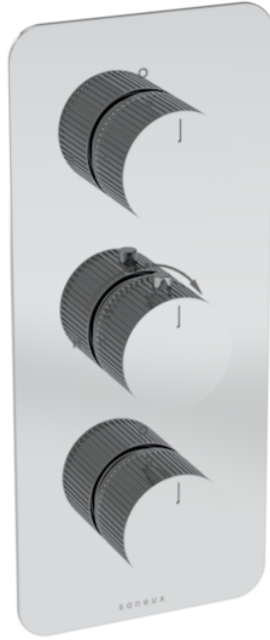

COS 3 WAY THERMOSTATIC SHOWER VALVE KIT - W/ FLUTED HANDLE - PORTRAIT - CHROME

PRODUCT INFORMATION

| | |
|------------------|---------|
| Height: | 275mm |
| Width: | 120mm |
| Finish: | Chrome |
| Guarantee | 5 years |
| Outlets | 3 |

Product Code: CO321.F

DESCRIPTION

The COS collection combines modern and classic styles for versatile bathroom brassware.

This portrait thermostatic valve features 3 outlets to control a shower head, handset, and bath filler. The top and bottom handles manage the on/off function, while the middle handle adjusts the temperature.

Available with three handle styles—Classic, Knurled, and Fluted—and in five finishes: Chrome, Brushed Brass, Brushed Bronze, Brushed Nickel, and Satin Black. The PVD-coated finishes ensure durability.

<https://saneux.com/products/cos-3-way-thermostatic-shower-valve-kit-w-fluted-handle-portrait-chrome>