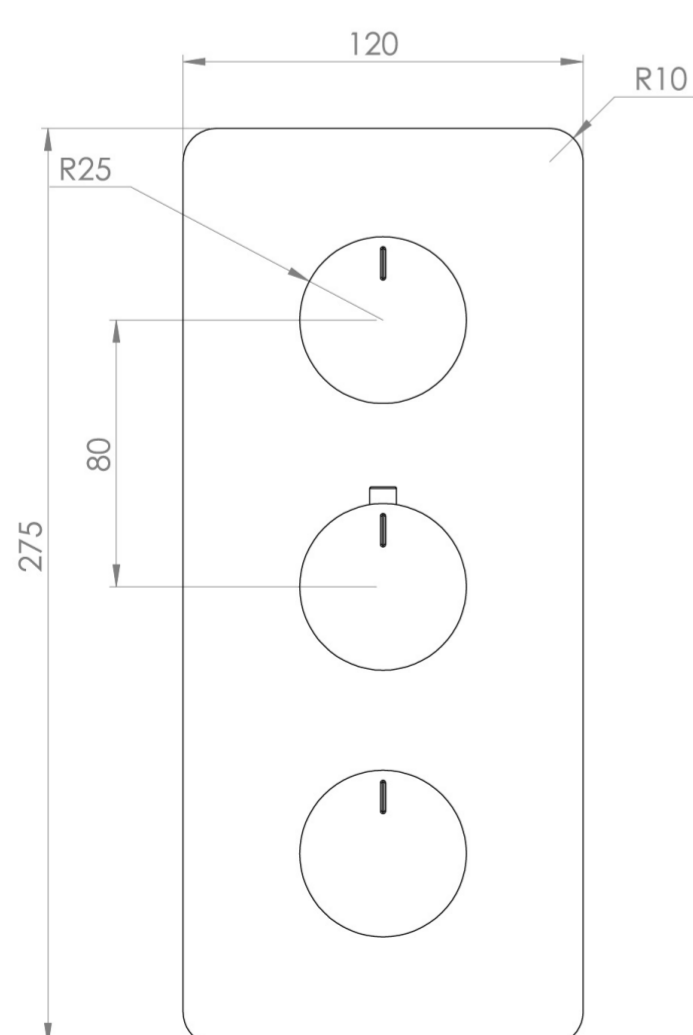

## PRODUCT INFORMATION

|                  |         |
|------------------|---------|
| <b>Height:</b>   | 275mm   |
| <b>Width:</b>    | 120mm   |
| <b>Finish:</b>   | Chrome  |
| <b>Guarantee</b> | 5 years |
| <b>Outlets</b>   | 3       |

## DESCRIPTION

The COS collection combines modern and classic styles for versatile bathroom brassware.

This portrait thermostatic valve features 3 outlets to control a shower head, handset, and bath filler. The top and bottom handles manage the on/off function, while the middle handle adjusts the temperature.

## FLOW RATE

- 0.5 Bar - Flowrate: 7.8 l/min
- 1 Bar - Flowrate: 16 l/min
- 2 Bar - Flowrate: 22.5 l/min
- 3 Bar - Flowrate: 28.5 l/min
- 5 Bar - Flowrate: 24.2 l/min

Saneux reserves the right to alter the specifications and product range without prior notice. Dimensions are given as a guide only. Dimensions should not be used for surrounding furniture, fixtures and fittings until the product is on site.