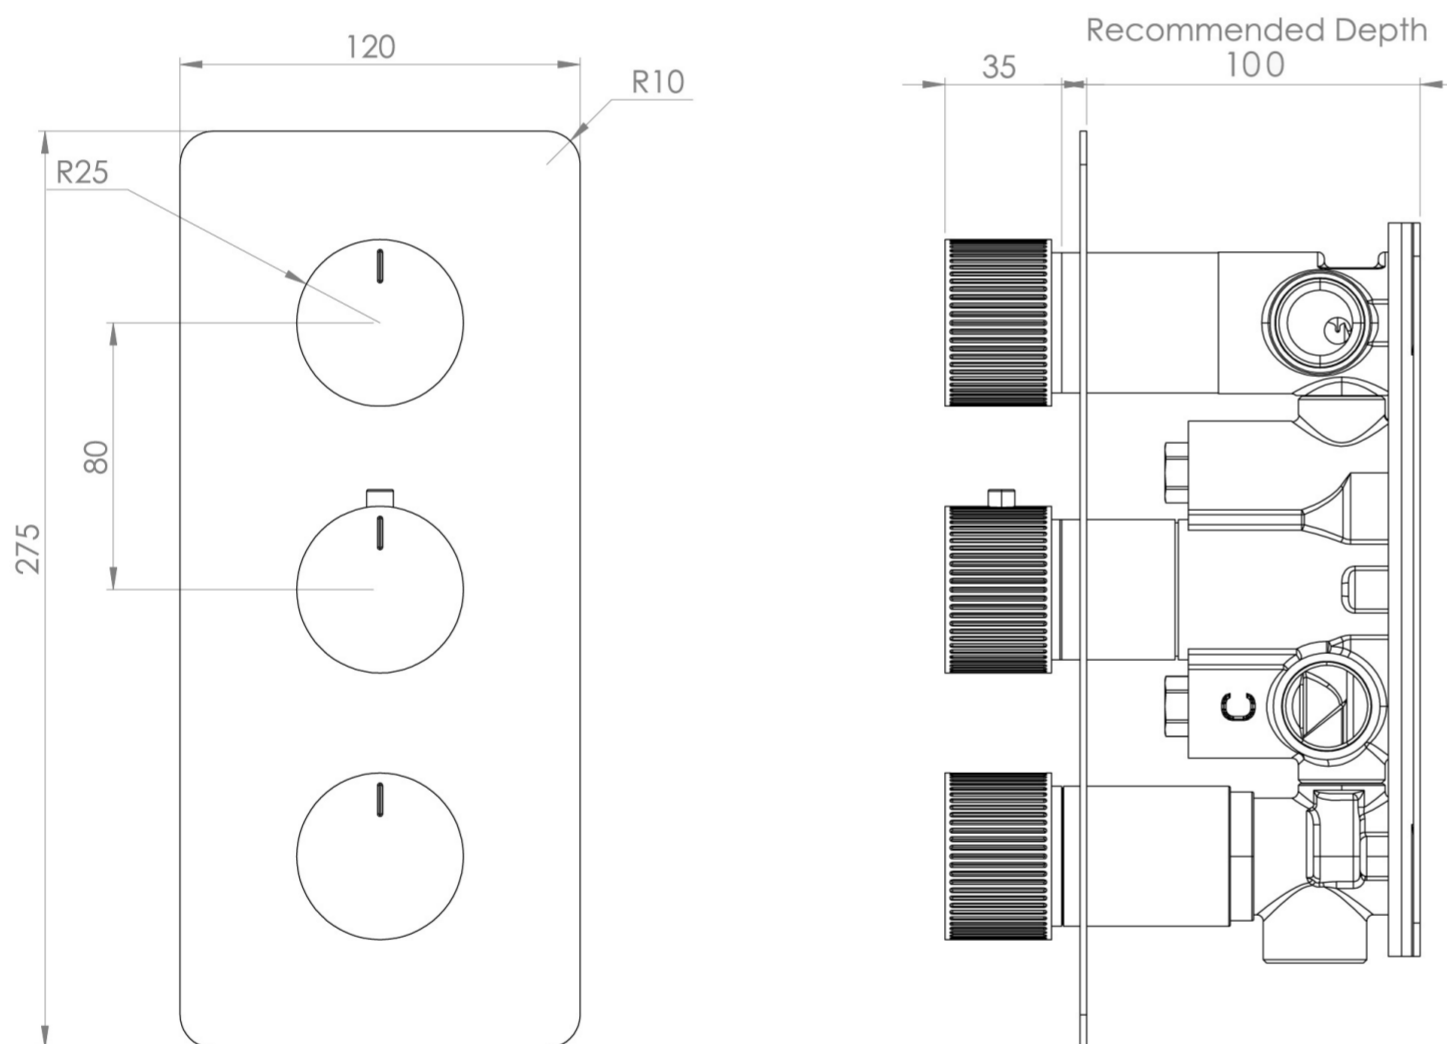

COS 3 WAY THERMOSTATIC SHOWER VALVE KIT - W/ FLUTED HANDLE - PORTRAIT - CHROME

PRODUCT INFORMATION

Finish:	Chrome
Guarantee	5 years

Product Code: CO321.F

TECHNICAL DRAWING

Saneux reserves the right to alter the specifications and product range without prior notice. Dimensions are given as a guide only. Dimensions should not be used for surrounding furniture, fixtures and fittings until the product is on site.