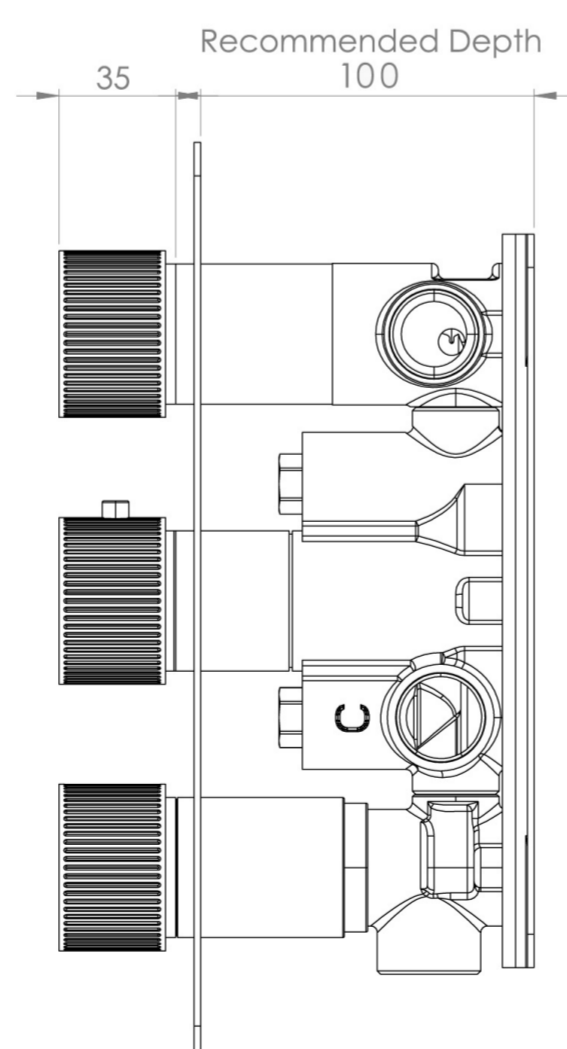

## PRODUCT INFORMATION

<b>Height:</b>	275mm
<b>Width:</b>	120mm
<b>Finish:</b>	Chrome
<b>Guarantee</b>	5 years
<b>Outlets</b>	3

**Product Code:** CO321.F

## DESCRIPTION

The COS collection combines modern and classic styles for versatile bathroom brassware.

This portrait thermostatic valve features 3 outlets to control a shower head, handset, and bath filler. The top and bottom handles manage the on/off function, while the middle handle adjusts the temperature.

## TECHNICAL DRAWING

## FLOW RATE

- 0.5 Bar - Flowrate: 7.8 l/min
- 1 Bar - Flowrate: 16 l/min
- 2 Bar - Flowrate: 22.5 l/min
- 3 Bar - Flowrate: 28.5 l/min
- 5 Bar - Flowrate: 24.2 l/min

Saneux reserves the right to alter the specifications and product range without prior notice. Dimensions are given as a guide only. Dimensions should not be used for surrounding furniture, fixtures and fittings until the product is on site.