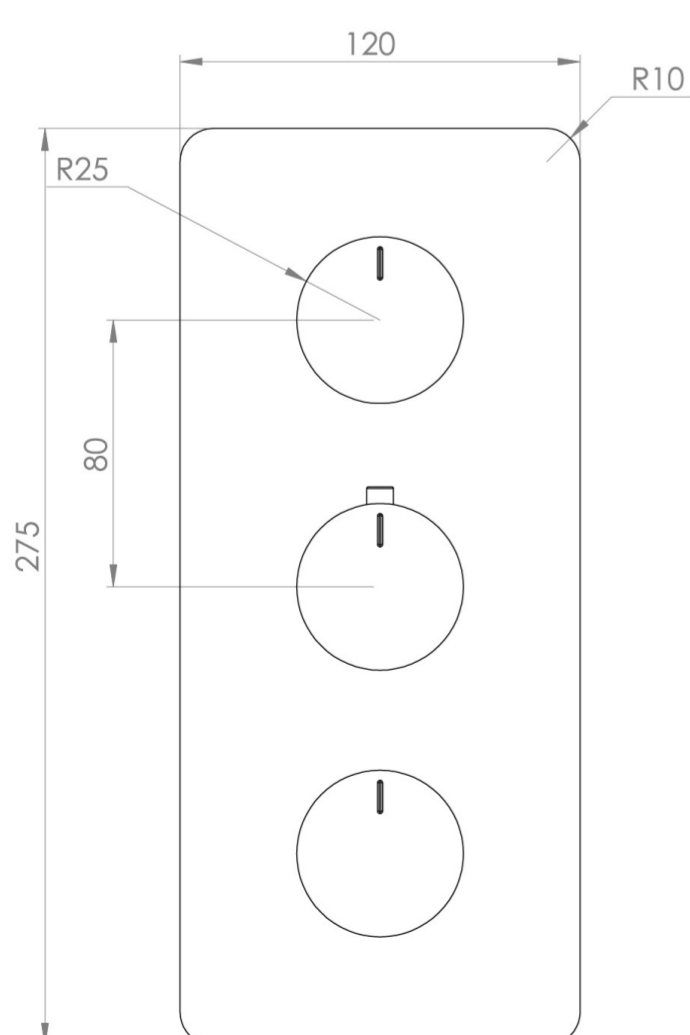

COS 3 WAY THERMOSTATIC SHOWER VALVE KIT - W/ FLUTED HANDLE - PORTRAIT - CHROME

PRODUCT INFORMATION

| | |
|------------------|---------|
| Height: | 275mm |
| Width: | 120mm |
| Finish: | Chrome |
| Guarantee | 5 years |
| Outlets | 3 |

Product Code: CO321.F

DESCRIPTION

The COS collection combines modern and classic styles for versatile bathroom brassware.

This portrait thermostatic valve features 3 outlets to control a shower head, handset, and bath filler. The top and bottom handles manage the on/off function, while the middle handle adjusts the temperature.

WRAS Approved Valve

TECHNICAL DRAWING

FLOW RATE

- 0.5 Bar - Flowrate: 7.8 l/min
- 1 Bar - Flowrate: 16 l/min
- 2 Bar - Flowrate: 22.5 l/min
- 3 Bar - Flowrate: 28.5 l/min
- 5 Bar - Flowrate: 24.2 l/min

Saneux reserves the right to alter the specifications and product range without prior notice. Dimensions are given as a guide only. Dimensions should not be used for surrounding furniture, fixtures and fittings until the product is on site.