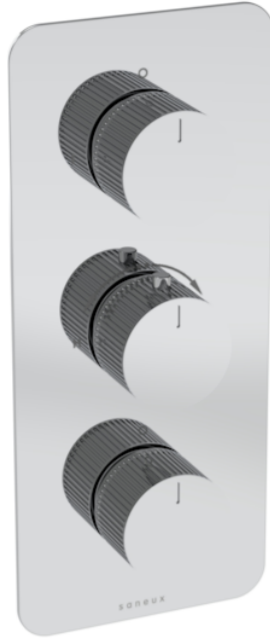

COS 3 WAY THERMOSTATIC SHOWER VALVE KIT - W/ FLUTED HANDLE - PORTRAIT - CHROME

PRODUCT INFORMATION

Finish:	Chrome
Guarantee	5 years

Product Code: CO321.F

TECHNICAL DRAWING

Saneux reserves the right to alter the specifications and product range without prior notice. Dimensions are given as a guide only. Dimensions should not be used for surrounding furniture, fixtures and fittings until the product is on site.