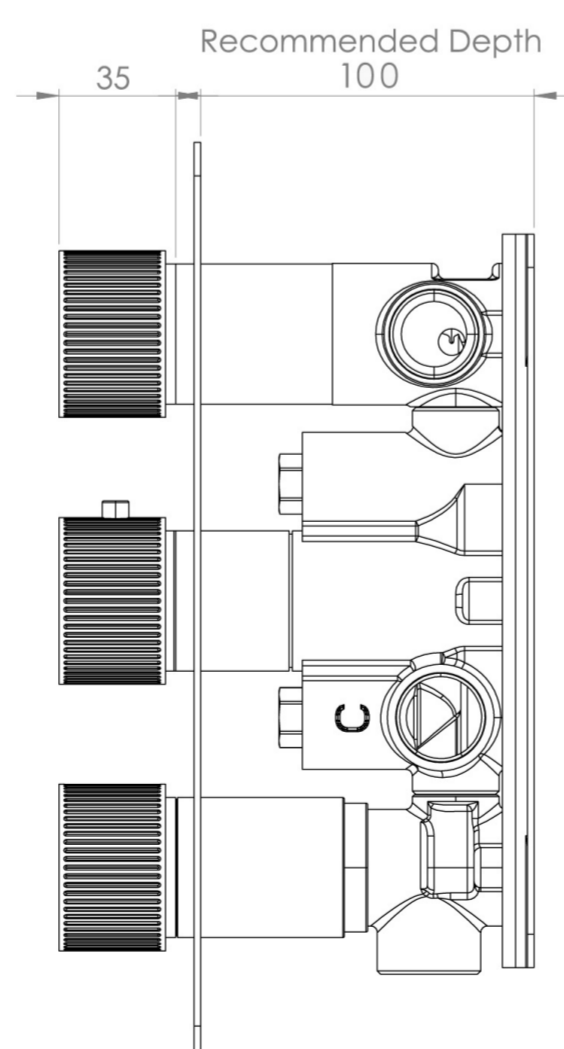

COS 3 WAY THERMOSTATIC SHOWER VALVE KIT - W/ FLUTED HANDLE - PORTRAIT - CHROME

PRODUCT INFORMATION

| | |
|------------------|---------|
| Height: | 275mm |
| Width: | 120mm |
| Finish: | Chrome |
| Guarantee | 5 years |
| Outlets | 3 |

Product Code: CO321.F

DESCRIPTION

The COS collection combines modern and classic styles for versatile bathroom brassware.

This portrait thermostatic valve features 3 outlets to control a shower head, handset, and bath filler. The top and bottom handles manage the on/off function, while the middle handle adjusts the temperature.

WRAS Approved Valve

TECHNICAL DRAWING

FLOW RATE

- 0.5 Bar - Flowrate: 7.8 l/min
- 1 Bar - Flowrate: 16 l/min
- 2 Bar - Flowrate: 22.5 l/min
- 3 Bar - Flowrate: 28.5 l/min
- 5 Bar - Flowrate: 24.2 l/min

Saneux reserves the right to alter the specifications and product range without prior notice. Dimensions are given as a guide only. Dimensions should not be used for surrounding furniture, fixtures and fittings until the product is on site.