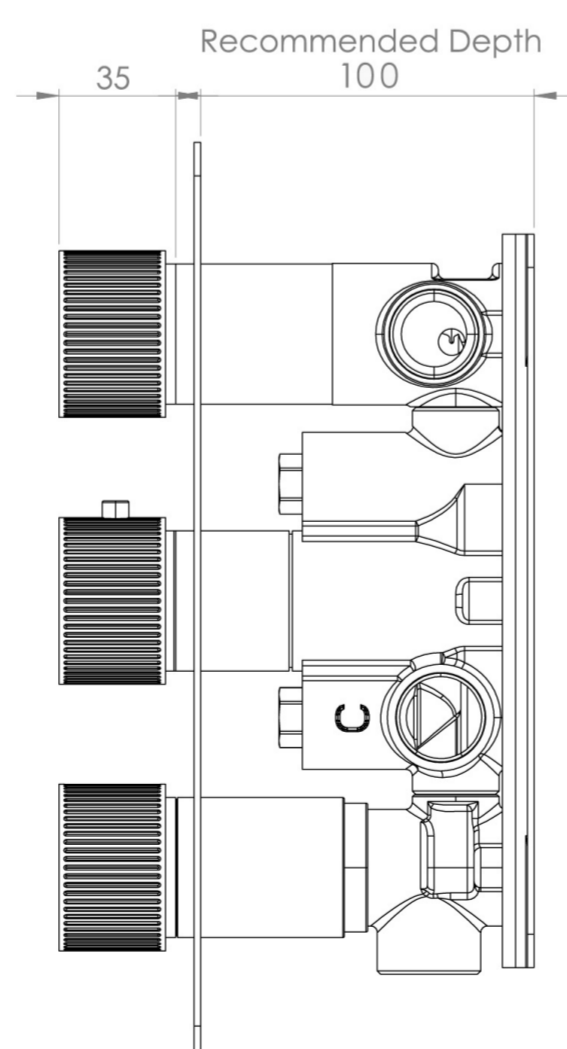

## PRODUCT INFORMATION

|                  |         |
|------------------|---------|
| <b>Height:</b>   | 275mm   |
| <b>Width:</b>    | 120mm   |
| <b>Finish:</b>   | Chrome  |
| <b>Guarantee</b> | 5 years |
| <b>Outlets</b>   | 3       |

## DESCRIPTION

The COS collection combines modern and classic styles for versatile bathroom brassware.

This portrait thermostatic valve features 3 outlets to control a shower head, handset, and bath filler. The top and bottom handles manage the on/off function, while the middle handle adjusts the temperature.

## TECHNICAL DRAWING

## FLOW RATE

- 0.5 Bar - Flowrate: 7.8 l/min
- 1 Bar - Flowrate: 16 l/min
- 2 Bar - Flowrate: 22.5 l/min
- 3 Bar - Flowrate: 28.5 l/min
- 5 Bar - Flowrate: 24.2 l/min

Saneux reserves the right to alter the specifications and product range without prior notice. Dimensions are given as a guide only. Dimensions should not be used for surrounding furniture, fixtures and fittings until the product is on site.