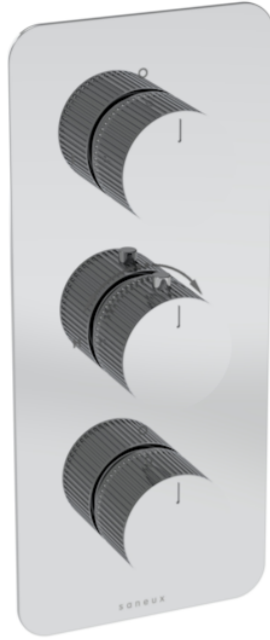

# COS 3 WAY THERMOSTATIC SHOWER VALVE KIT - W/ FLUTED HANDLE - PORTRAIT - CHROME

## PRODUCT INFORMATION

|                  |         |
|------------------|---------|
| <b>Height:</b>   | 275mm   |
| <b>Width:</b>    | 120mm   |
| <b>Finish:</b>   | Chrome  |
| <b>Guarantee</b> | 5 years |
| <b>Outlets</b>   | 3       |

## DESCRIPTION

The COS collection combines modern and classic styles for versatile bathroom brassware.

This portrait thermostatic valve features 3 outlets to control a shower head, handset, and bath filler. The top and bottom handles manage the on/off function, while the middle handle adjusts the temperature.

<https://saneux.com/products/cos-3-way-thermostatic-shower-valve-kit-w-fluted-handle-portrait-chrome>