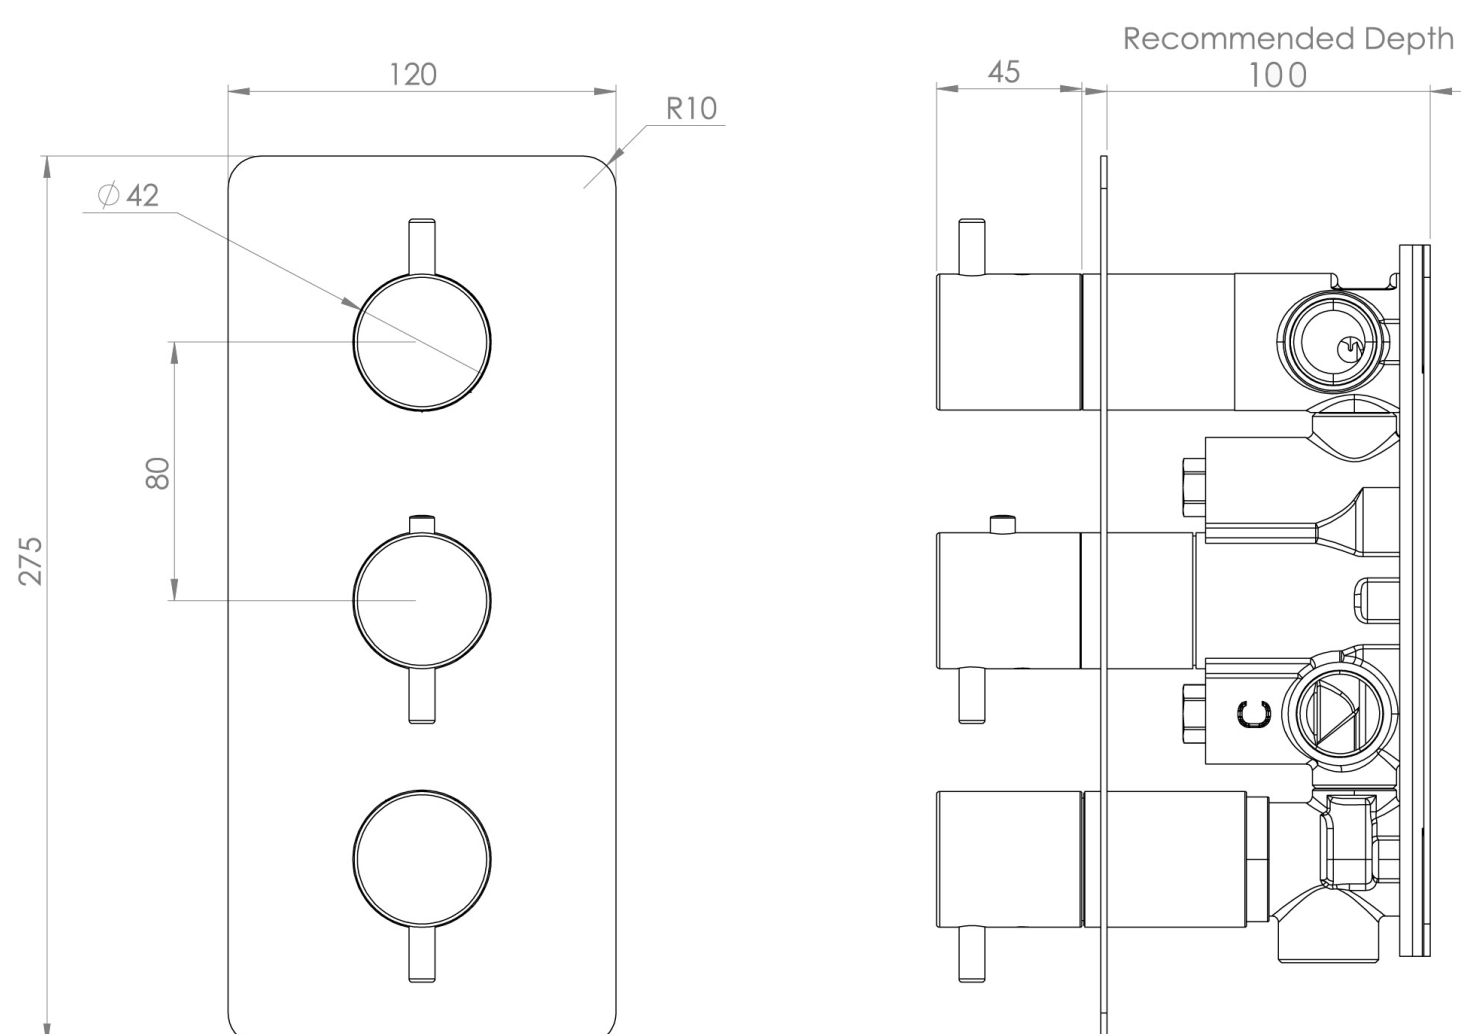

## PRODUCT INFORMATION

<b>Height:</b>	275mm
<b>Width:</b>	120mm
<b>Finish:</b>	Satin Black (PVD)
<b>Guarantee</b>	5 years
<b>Outlets</b>	3

**Product Code:** CO321.SB

## DESCRIPTION

The COS collection combines modern and classic styles for versatile bathroom brassware.

This portrait thermostatic valve features 3 outlets to control a shower head, handset, and bath filler. The top and bottom handles manage the on/off function, while the middle handle adjusts the temperature.

## FLOW RATE

- 0.5 Bar - Flowrate: 7.8 l/min
- 1 Bar - Flowrate: 16 l/min
- 2 Bar - Flowrate: 22.5 l/min
- 3 Bar - Flowrate: 28.5 l/min
- 5 Bar - Flowrate: 24.2 l/min

Saneux reserves the right to alter the specifications and product range without prior notice. Dimensions are given as a guide only. Dimensions should not be used for surrounding furniture, fixtures and fittings until the product is on site.