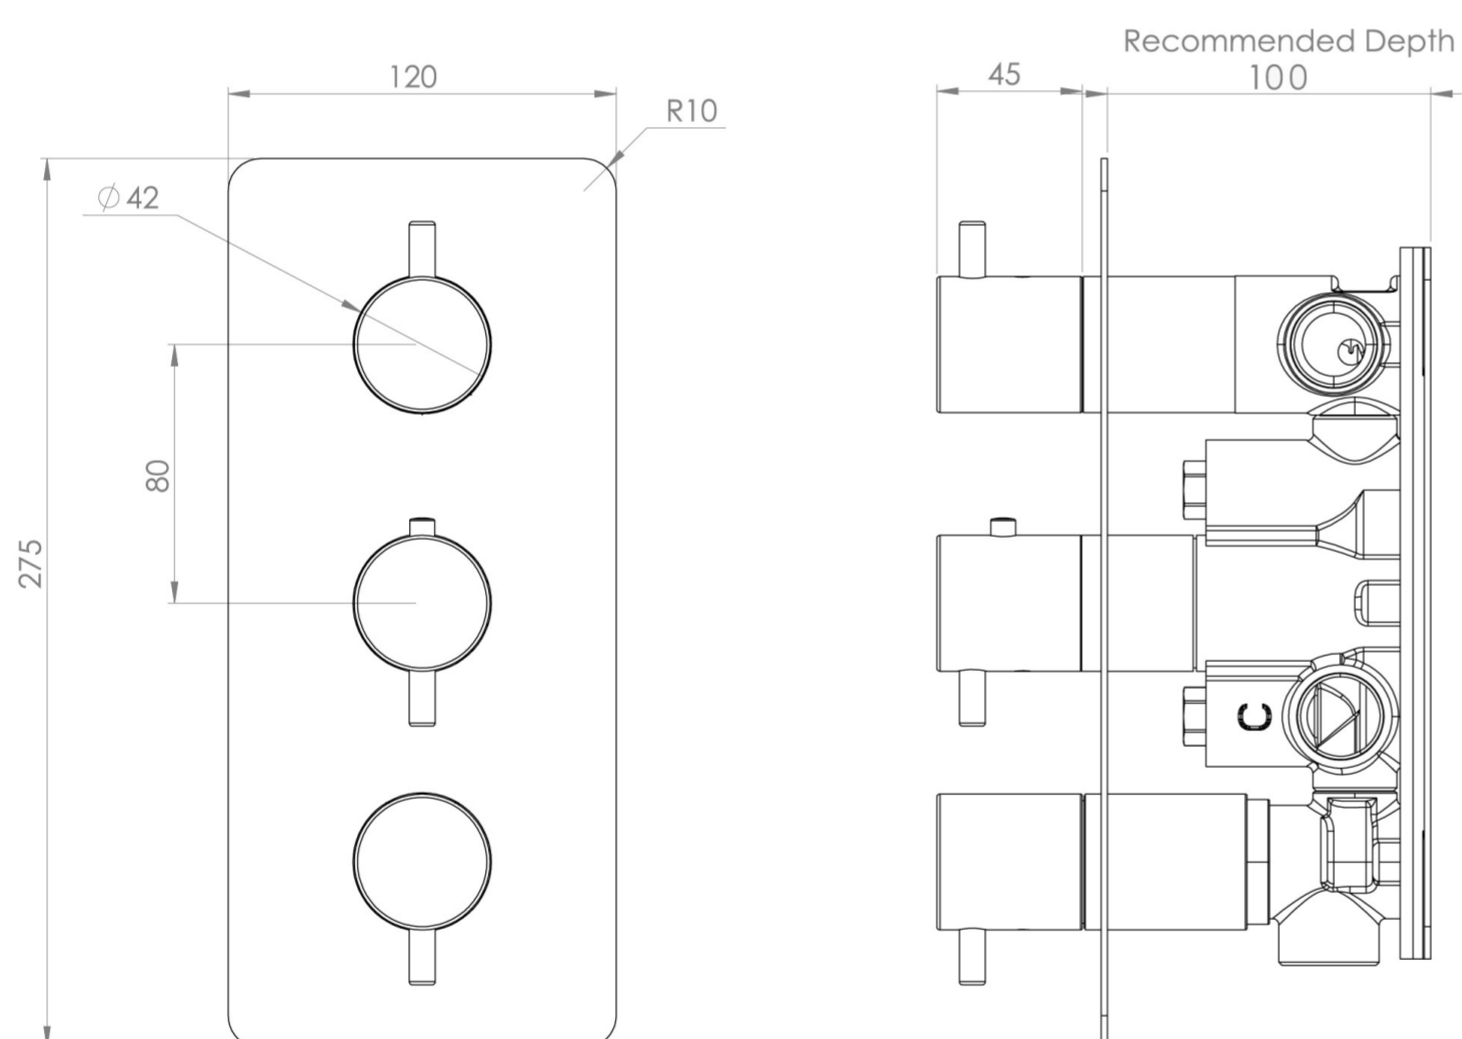

COS 3 WAY THERMOSTATIC SHOWER VALVE KIT - W/ CLASSIC HANDLE - PORTRAIT - SATIN BLACK (PVD)

PRODUCT INFORMATION

Finish:	Satin Black (PVD)
Guarantee	5 years

Product Code: CO321.SB

TECHNICAL DRAWING

Saneux reserves the right to alter the specifications and product range without prior notice. Dimensions are given as a guide only. Dimensions should not be used for surrounding furniture, fixtures and fittings until the product is on site.

<https://saneux.com/products/cos-3-way-thermostatic-shower-valve-kit-w-classic-handle-portrait-satin-black-pvd>