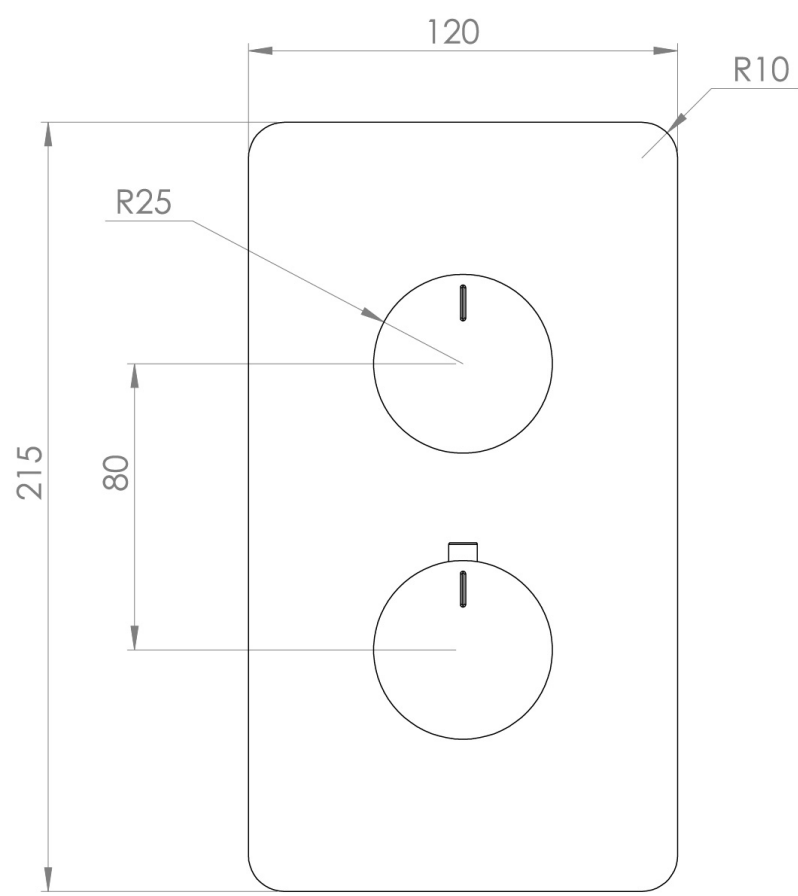

## PRODUCT INFORMATION

<b>Height:</b>	215mm
<b>Width:</b>	120mm
<b>Finish:</b>	Chrome
<b>Guarantee</b>	5 years
<b>Outlets</b>	2

**Product Code:** CO320.F

## DESCRIPTION

The COS collection was designed to create brassware that was both modern and classic to suit any style of bathroom.

This thermostatic valve has 2 outlets which allows it to control a shower head and handset, a handset and bath filler, or a shower head and bath filler. The top handle controls the on/off function of the two components, whilst the bottom handle controls the water temperature.

## FLOW RATE

- 0.5 Bar - Flowrate: 7.8 l/min
- 1 Bar - Flowrate: 16 l/min
- 2 Bar - Flowrate: 22.5 l/min
- 3 Bar - Flowrate: 28.5 l/min
- 5 Bar - Flowrate: 24.2 l/min

Saneux reserves the right to alter the specifications and product range without prior notice. Dimensions are given as a guide only. Dimensions should not be used for surrounding furniture, fixtures and fittings until the product is on site.