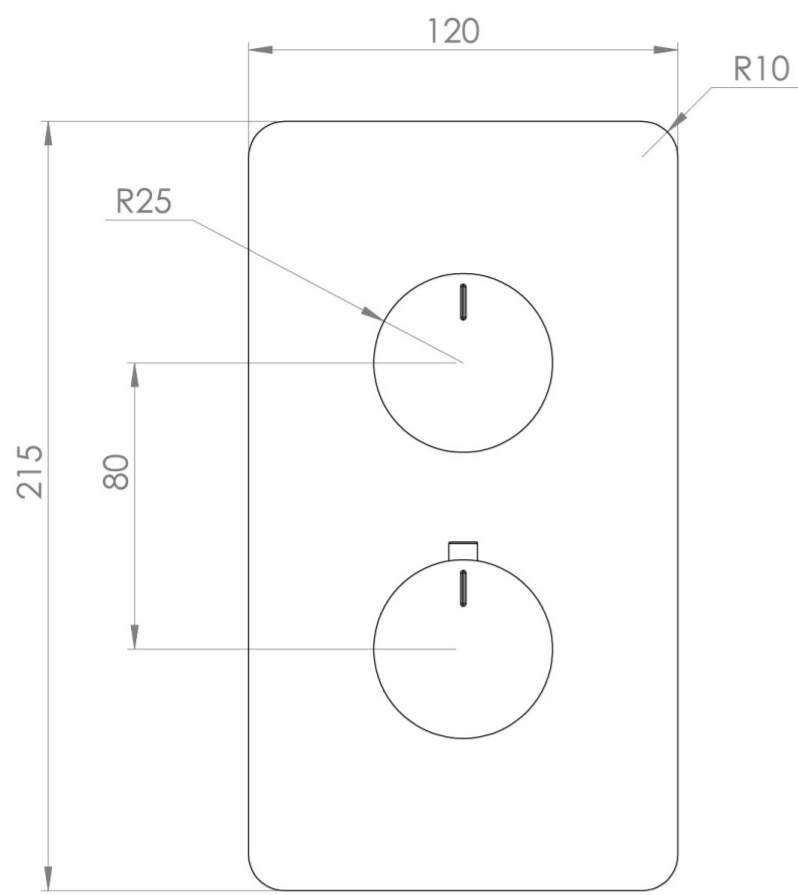

TECHNICAL DRAWING

FLOW RATE

- 0.5 Bar - Flowrate: 7.8 l/min
- 1 Bar - Flowrate: 16 l/min
- 2 Bar - Flowrate: 22.5 l/min
- 3 Bar - Flowrate: 28.5 l/min
- 5 Bar - Flowrate: 24.2 l/min

Saneux reserves the right to alter the specifications and product range without prior notice. Dimensions are given as a guide only. Dimensions should not be used for surrounding furniture, fixtures and fittings until the product is on site.

<https://saneux.com/products/cos-2-way-thermostatic-shower-valve-kit-w-fluted-handle-portrait-chrome>