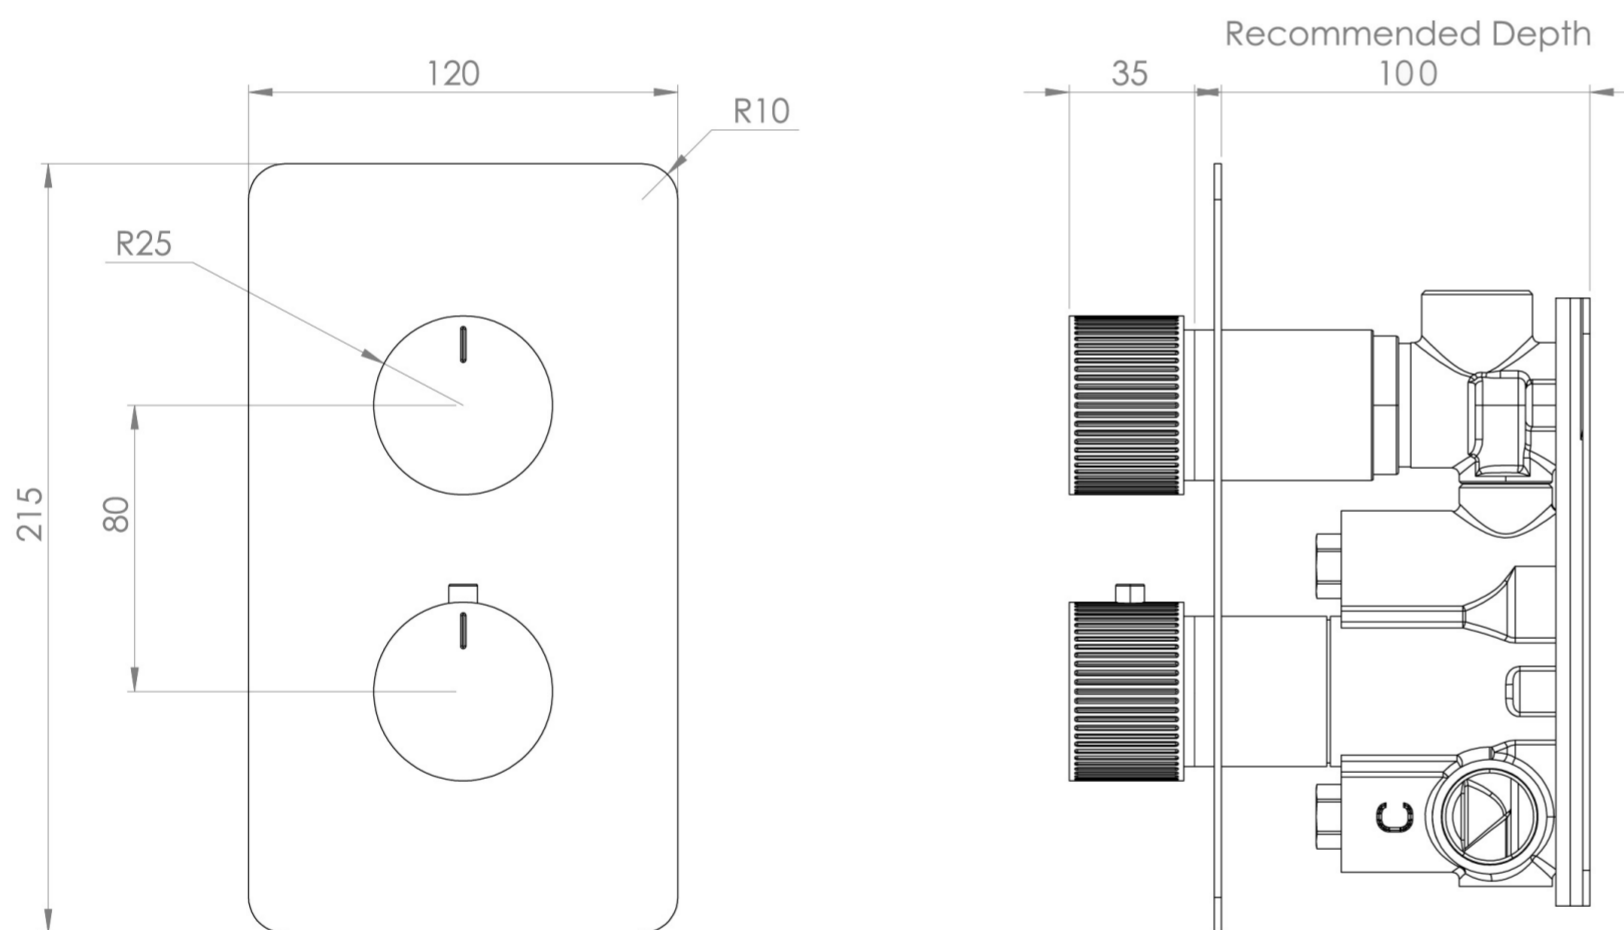

COS 2 WAY THERMOSTATIC SHOWER VALVE KIT - W/ FLUTED HANDLE - PORTRAIT - CHROME

PRODUCT INFORMATION

Finish:	Chrome
Guarantee	5 years

Product Code: CO320.F

TECHNICAL DRAWING

Saneux reserves the right to alter the specifications and product range without prior notice. Dimensions are given as a guide only. Dimensions should not be used for surrounding furniture, fixtures and fittings until the product is on site.