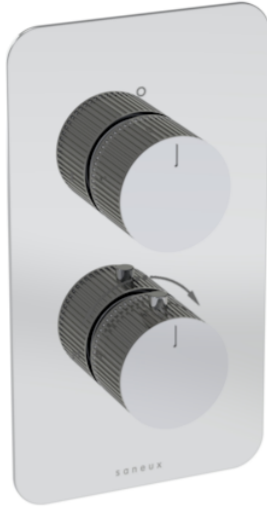

COS 2 WAY THERMOSTATIC SHOWER VALVE KIT - W/ FLUTED HANDLE - PORTRAIT - CHROME

PRODUCT INFORMATION

Finish:	Chrome
Guarantee	5 years

Product Code: CO320.F

TECHNICAL DRAWING

Saneux reserves the right to alter the specifications and product range without prior notice. Dimensions are given as a guide only. Dimensions should not be used for surrounding furniture, fixtures and fittings until the product is on site.