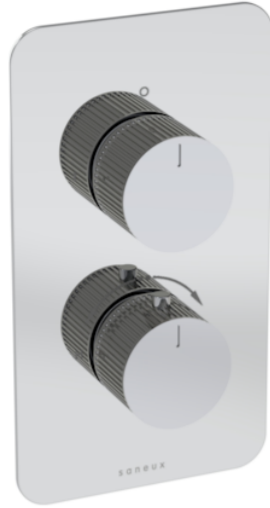

# COS 2 WAY THERMOSTATIC SHOWER VALVE KIT - W/ FLUTED HANDLE - PORTRAIT - CHROME

## PRODUCT INFORMATION

<b>Height:</b>	215mm
<b>Width:</b>	120mm
<b>Finish:</b>	Chrome
<b>Guarantee</b>	5 years
<b>Outlets</b>	2

**Product Code:** CO320.F

## DESCRIPTION

The COS collection was designed to create brassware that was both modern and classic to suit any style of bathroom.

This thermostatic valve has 2 outlets which allows it to control a shower head and handset, a handset and bath filler, or a shower head and bath filler. The top handle controls the on/off function of the two components, whilst the bottom handle controls the water temperature.

It offers three distinct handle options—Classic, Knurled, and Fluted—each available in five stunning finishes: Chrome, Brushed Brass, Brushed Bronze, Brushed Nickel, and Satin Black.

The colored finishes utilize a PVD coating, ensuring superior quality and long-lasting durability.