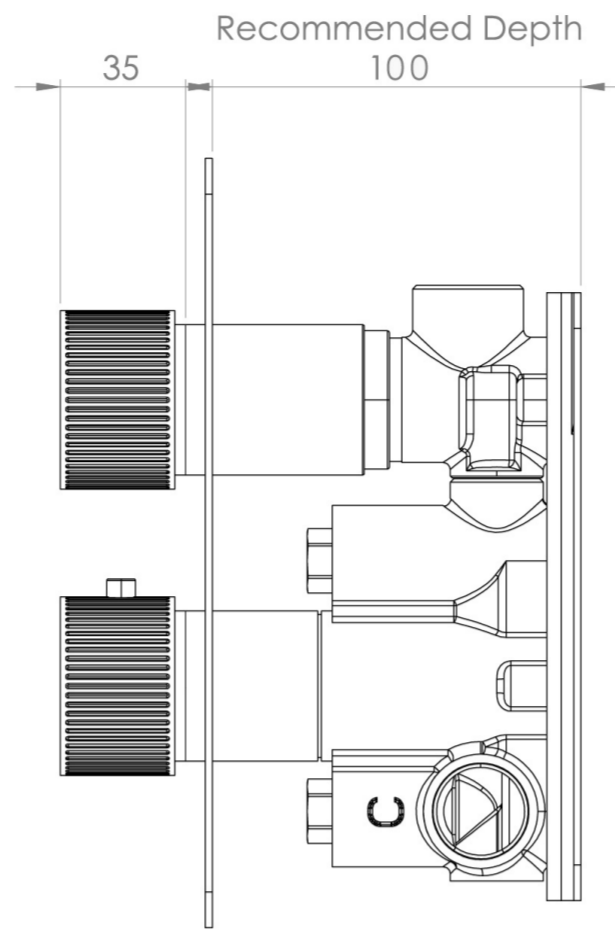

TECHNICAL DRAWING

FLOW RATE

- 0.5 Bar - Flowrate: 7.8 l/min
- 1 Bar - Flowrate: 16 l/min
- 2 Bar - Flowrate: 22.5 l/min
- 3 Bar - Flowrate: 28.5 l/min
- 5 Bar - Flowrate: 24.2 l/min

Saneux reserves the right to alter the specifications and product range without prior notice. Dimensions are given as a guide only. Dimensions should not be used for surrounding furniture, fixtures and fittings until the product is on site.

<https://saneux.com/products/cos-2-way-thermostatic-shower-valve-kit-w-fluted-handle-portrait-chrome>