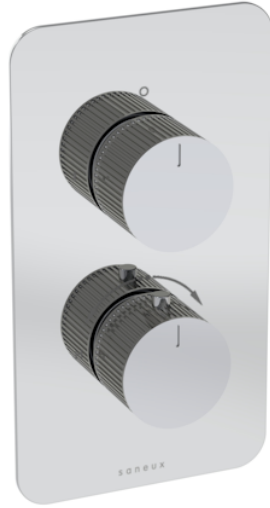

# COS 2 WAY THERMOSTATIC SHOWER VALVE KIT - W/ FLUTED HANDLE - PORTRAIT - CHROME

## PRODUCT INFORMATION

<b>Height:</b>	215mm
<b>Width:</b>	120mm
<b>Finish:</b>	Chrome
<b>Guarantee</b>	5 years
<b>Outlets</b>	2

**Product Code:** CO320.F

## DESCRIPTION

The COS collection was designed to create brassware that was both modern and classic to suit any style of bathroom.

This thermostatic valve has 2 outlets which allows it to control a shower head and handset, a handset and bath filler, or a shower head and bath filler. The top handle controls the on/off function of the two components, whilst the bottom handle controls the water temperature.

It offers three distinct handle options—Classic, Knurled, and Fluted—each available in five stunning finishes: Chrome, Brushed Brass, Brushed Bronze, Brushed Nickel, and Satin Black.

The colored finishes utilize a PVD coating, ensuring superior quality and long-lasting durability.