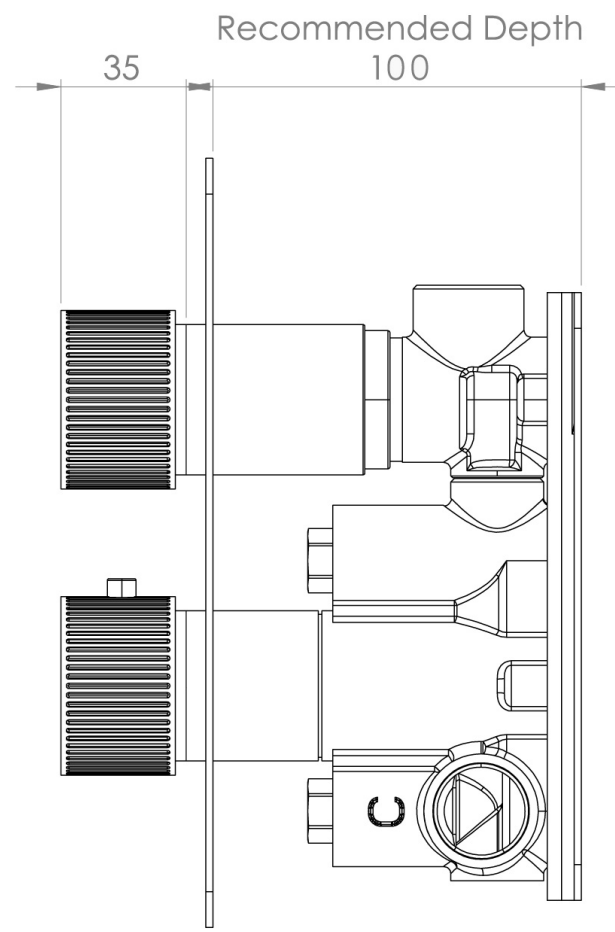

## PRODUCT INFORMATION

<b>Height:</b>	215mm
<b>Width:</b>	120mm
<b>Finish:</b>	Chrome
<b>Guarantee</b>	5 years
<b>Outlets</b>	2

**Product Code:** CO320.F

## DESCRIPTION

The COS collection was designed to create brassware that was both modern and classic to suit any style of bathroom.

This thermostatic valve has 2 outlets which allows it to control a shower head and handset, a handset and bath filler, or a shower head and bath filler. The top handle controls the on/off function of the two components, whilst the bottom handle controls the water temperature.

## TECHNICAL DRAWING

## FLOW RATE

- 0.5 Bar - Flowrate: 7.8 l/min
- 1 Bar - Flowrate: 16 l/min
- 2 Bar - Flowrate: 22.5 l/min
- 3 Bar - Flowrate: 28.5 l/min
- 5 Bar - Flowrate: 24.2 l/min

Saneux reserves the right to alter the specifications and product range without prior notice. Dimensions are given as a guide only. Dimensions should not be used for surrounding furniture, fixtures and fittings until the product is on site.