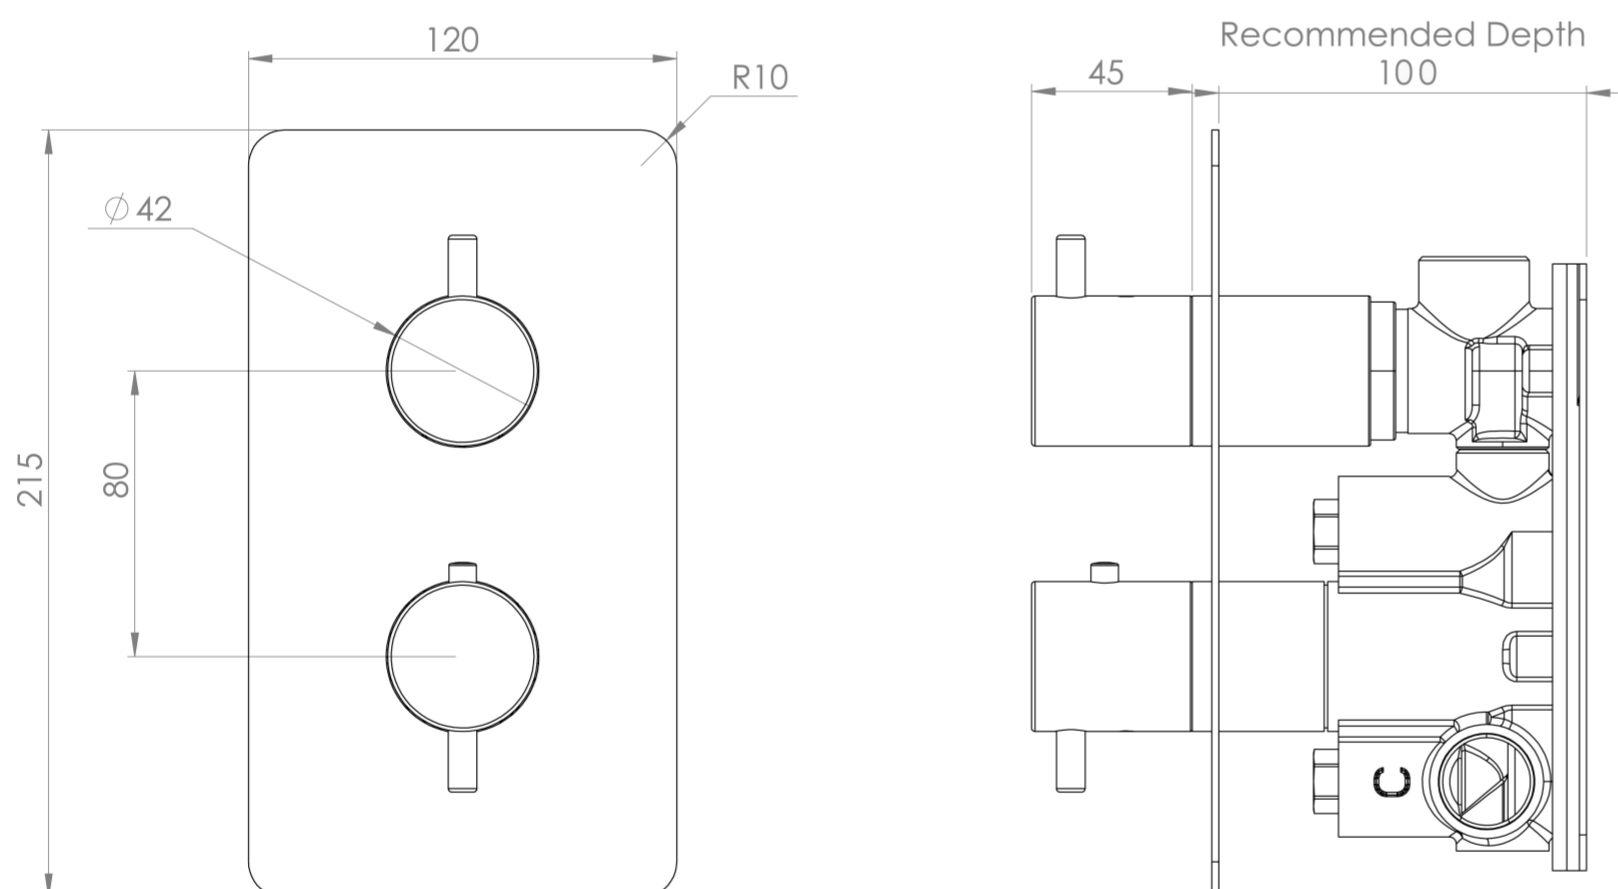

COS 2 WAY THERMOSTATIC SHOWER VALVE KIT - W/ CLASSIC HANDLE - PORTRAIT - SATIN BLACK (PVD)

PRODUCT INFORMATION

Finish:	Satin Black (PVD)
Guarantee	5 years

Product Code: CO320.SB

TECHNICAL DRAWING

Saneux reserves the right to alter the specifications and product range without prior notice. Dimensions are given as a guide only. Dimensions should not be used for surrounding furniture, fixtures and fittings until the product is on site.

<https://saneux.com/products/cos-2-way-thermostatic-shower-valve-kit-w-classic-handle-portrait-satin-black-pvd>