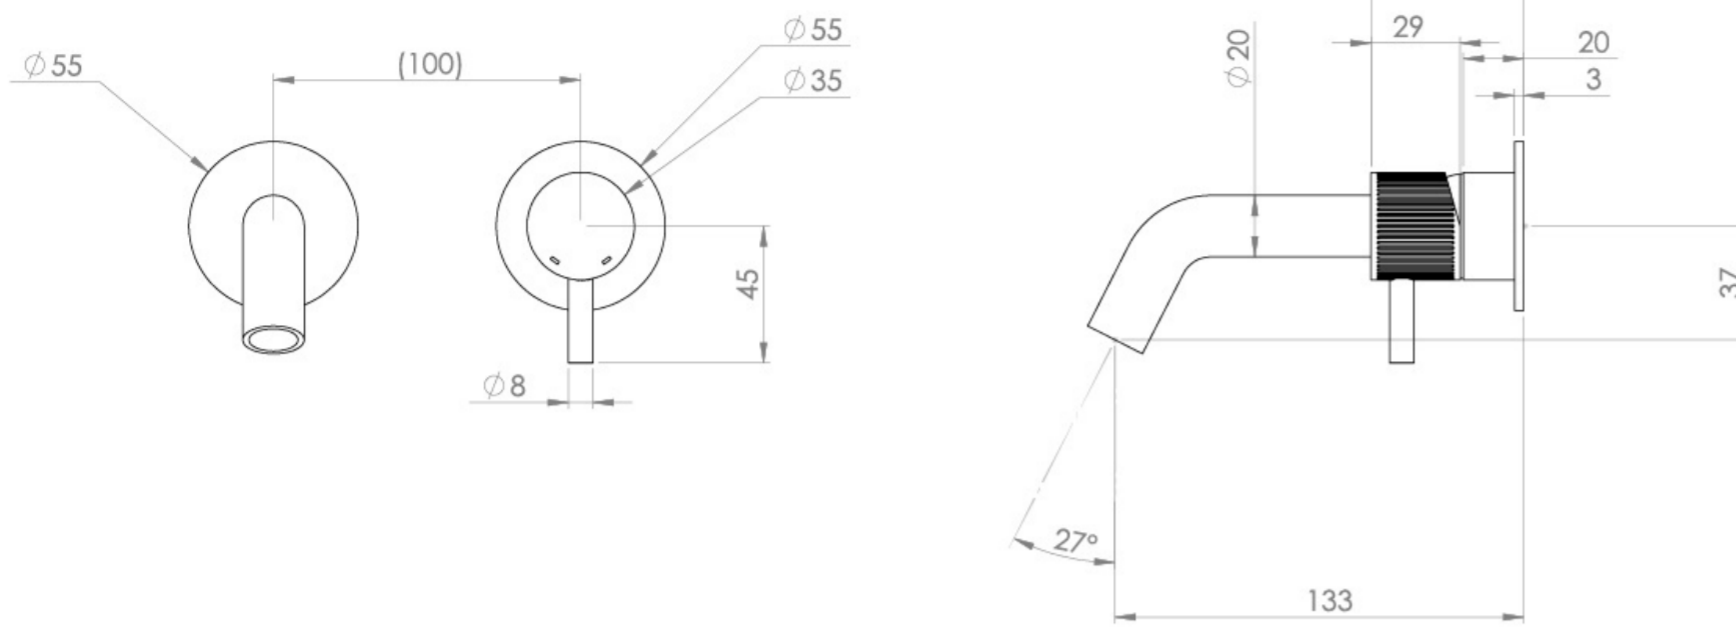

## PRODUCT INFORMATION

|                              |                                   |
|------------------------------|-----------------------------------|
| <b>Height:</b>               | 103mm                             |
| <b>Width:</b>                | 155mm                             |
| <b>Depth:</b>                | 143mm                             |
| <b>Finish:</b>               | Brushed Bronze (PVD)              |
| <b>Product Type:</b>         | Wall Mounted Basin Mixer Tap      |
| <b>Material</b>              | Brass                             |
| <b>Waste</b>                 | Not included, purchase separately |
| <b>Guarantee</b>             | 5 years                           |
| <b>Spout Projection (mm)</b> | 133                               |

The colored finishes utilize a PVD coating, ensuring superior quality and long-lasting durability.

This wall-mounted basin mixer is available with short, standard, and long spouts, and is designed for use with a basin that has a 0 tap hole or a sit-on basin.

# FLOW RATE

- 1 Bar - Flowrate: 3.9 l/min
- 2 Bar - Flowrate: 4.18 l/min
- 3 Bar - Flowrate: 4.18 l/min
- 5 Bar - Flowrate: 4.69 l/min

Saneux reserves the right to alter the specifications and product range without prior notice. Dimensions are given as a guide only. Dimensions should not be used for surrounding furniture, fixtures and fittings until the product is on site.