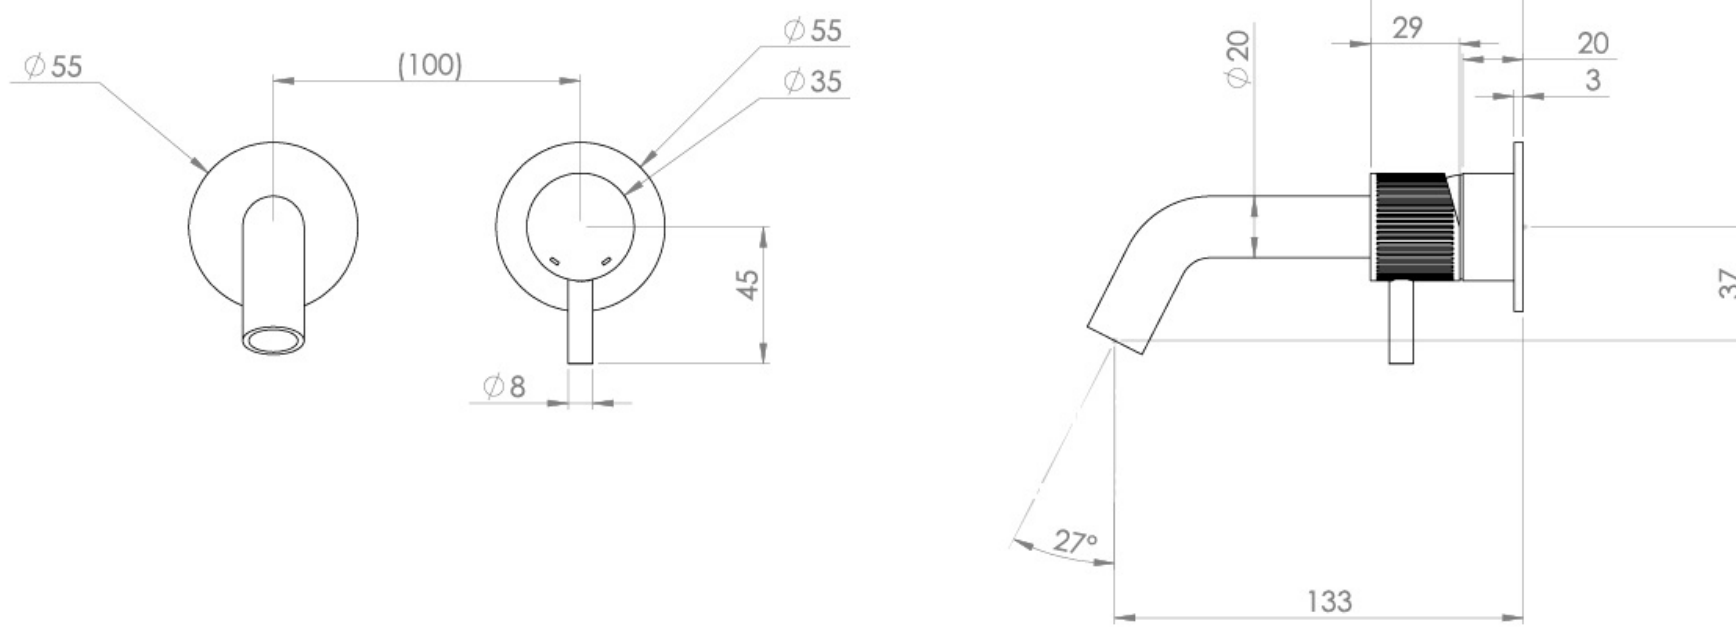

## PRODUCT INFORMATION

<b>Height:</b>	103mm
<b>Width:</b>	155mm
<b>Depth:</b>	143mm
<b>Finish:</b>	Brushed Bronze (PVD)
<b>Product Type:</b>	Wall Mounted Basin Mixer Tap
<b>Material</b>	Brass
<b>Waste</b>	Not included, purchase separately
<b>Guarantee</b>	5 years
<b>Spout Projection (mm)</b>	133

The colored finishes utilize a PVD coating, ensuring superior quality and long-lasting durability.

This wall-mounted basin mixer is available with short, standard, and long spouts, and is designed for use with a basin that has a 0 tap hole or a sit-on basin.

# FLOW RATE

- 1 Bar - Flowrate: 3.9 l/min
- 2 Bar - Flowrate: 4.18 l/min
- 3 Bar - Flowrate: 4.18 l/min
- 5 Bar - Flowrate: 4.69 l/min

Saneux reserves the right to alter the specifications and product range without prior notice. Dimensions are given as a guide only. Dimensions should not be used for surrounding furniture, fixtures and fittings until the product is on site.