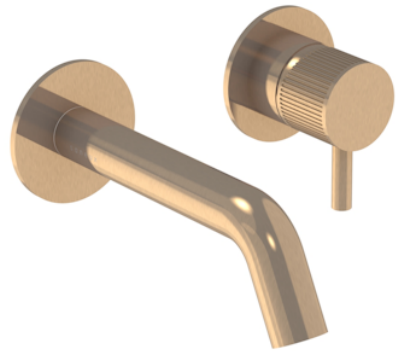

# COS 2 PLATE WALL MOUNTED KIT - W/ SHORT SPOUT (130MM) W/ FLUTED HANDLE - BRUSHED BRONZE (PVD)

**Product Code:** CO305S.FBR

## PRODUCT INFORMATION

<b>Height:</b>	103mm
<b>Width:</b>	155mm
<b>Depth:</b>	143mm
<b>Finish:</b>	Brushed Bronze (PVD)
<b>Product Type:</b>	Wall Mounted Basin Mixer Tap
<b>Material</b>	Brass
<b>Waste</b>	Not included, purchase separately
<b>Guarantee</b>	5 years
<b>Spout Projection (mm)</b>	133

## DESCRIPTION

The new Cos basin mixer collection showcases a sleek, streamlined body with an intricately designed spout. It offers three distinct handle options—Classic, Knurled, and Fluted—each available in five stunning finishes: Chrome, Brushed Brass, Brushed Bronze, Brushed Nickel, and Satin Black.

The colored finishes utilize a PVD coating, ensuring superior quality and long-lasting durability.

This wall-mounted basin mixer is available with short, standard, and long spouts, and is designed for use with a basin that has a 0 tap hole or a sit-on basin.