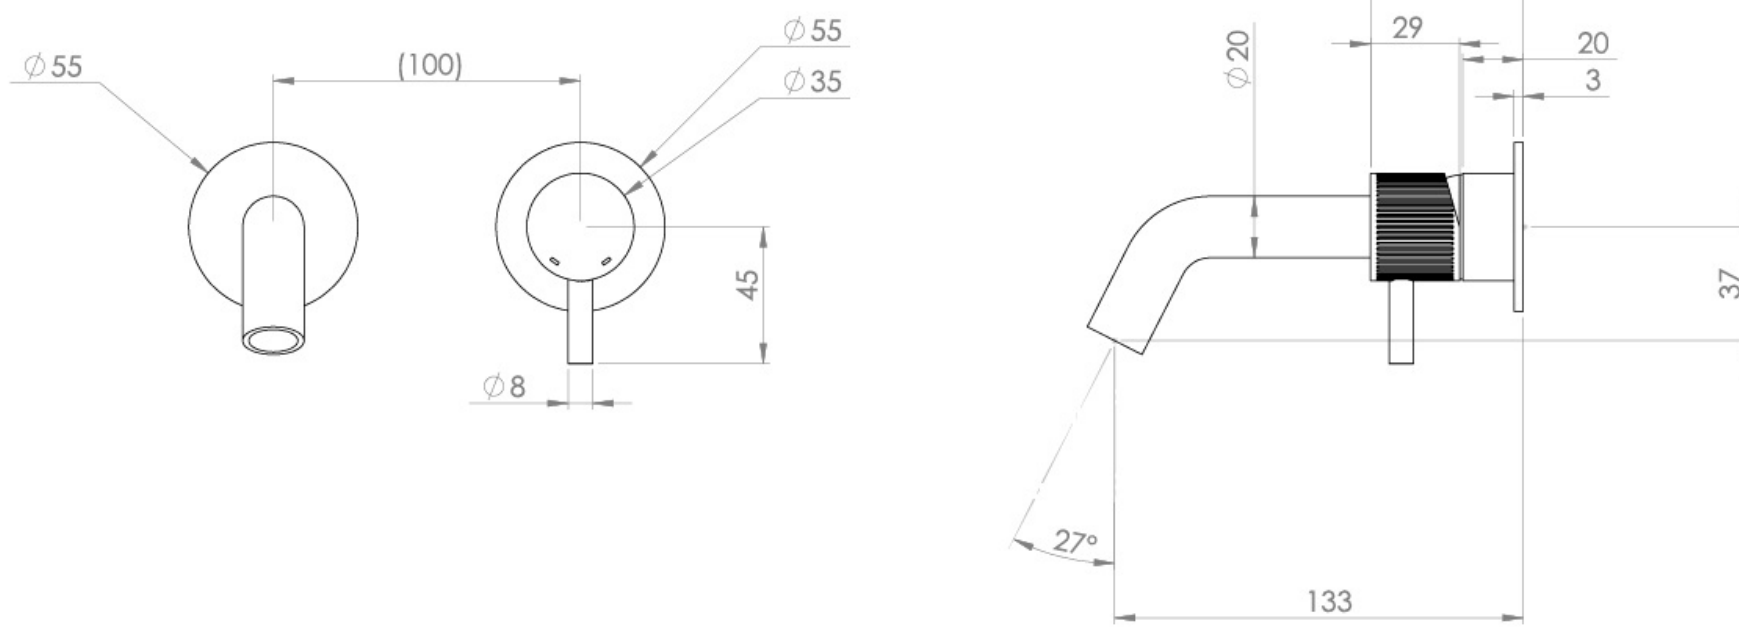

# COS 2 PLATE WALL MOUNTED KIT - W/ SHORT SPOUT (130MM) W/ FLUTED HANDLE - SATIN BLACK (PVD)

**Product Code:** CO305S.FSB

## PRODUCT INFORMATION

|                              |                                   |
|------------------------------|-----------------------------------|
| <b>Height:</b>               | 103mm                             |
| <b>Width:</b>                | 155mm                             |
| <b>Depth:</b>                | 143mm                             |
| <b>Finish:</b>               | Satin Black (PVD)                 |
| <b>Product Type:</b>         | Wall Mounted Basin Mixer Tap      |
| <b>Material</b>              | Brass                             |
| <b>Waste</b>                 | Not included, purchase separately |
| <b>Guarantee</b>             | 5 years                           |
| <b>Spout Projection (mm)</b> | 133                               |

The colored finishes utilize a PVD coating, ensuring superior quality and long-lasting durability.

This wall-mounted basin mixer is available with short, standard, and long spouts, and is designed for use with a basin that has a 0 tap hole or a sit-on basin.

# FLOW RATE

- 1 Bar - Flowrate: 3.9 l/min
- 2 Bar - Flowrate: 4.18 l/min
- 3 Bar - Flowrate: 4.18 l/min
- 5 Bar - Flowrate: 4.69 l/min

Saneux reserves the right to alter the specifications and product range without prior notice. Dimensions are given as a guide only. Dimensions should not be used for surrounding furniture, fixtures and fittings until the product is on site.