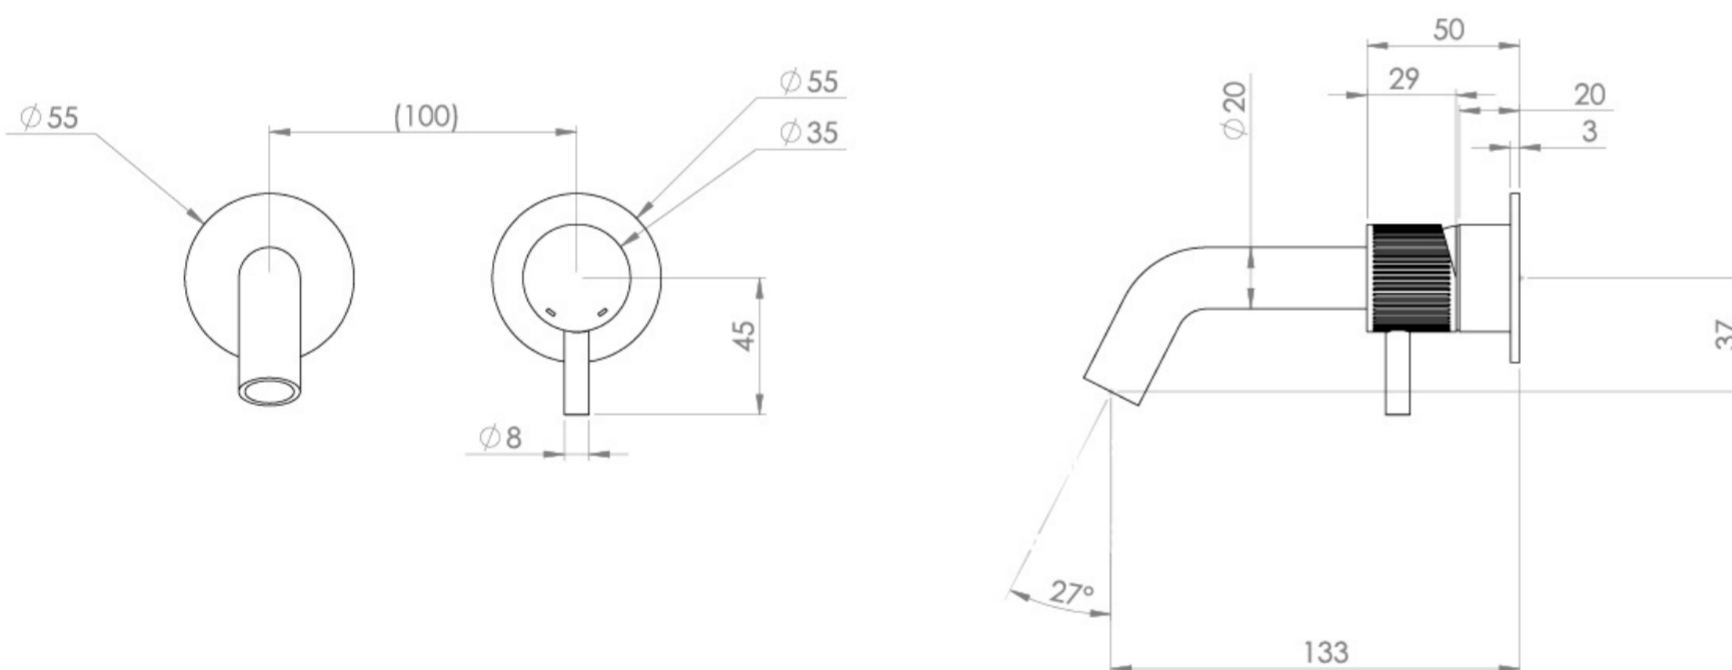

COS 2 PLATE WALL MOUNTED KIT - W/ SHORT SPOUT (130MM) W/ FLUTED HANDLE - SATIN BLACK (PVD)

PRODUCT INFORMATION

Finish:	Satin Black (PVD)
Material	Brass
Waste	Not included, purchase separately
Guarantee	5 years
Spout Projection (mm)	133

Product Code: CO305S.FSB

TECHNICAL DRAWING

Saneux reserves the right to alter the specifications and product range without prior notice. Dimensions are given as a guide only. Dimensions should not be used for surrounding furniture, fixtures and fittings until the product is on site.