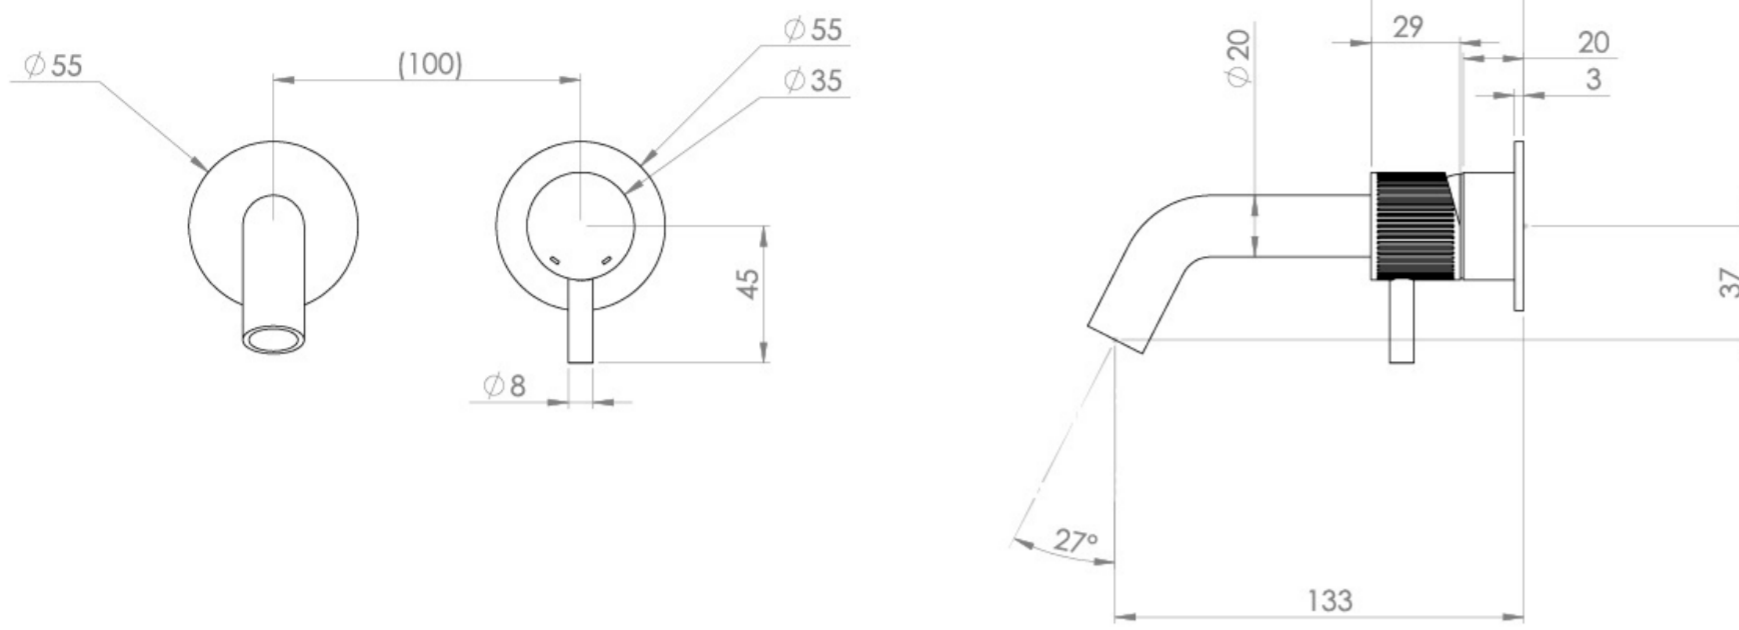

## PRODUCT INFORMATION

<b>Height:</b>	103mm
<b>Width:</b>	155mm
<b>Depth:</b>	143mm
<b>Finish:</b>	Brushed Brass (PVD)
<b>Product Type:</b>	Wall Mounted Basin Mixer Tap
<b>Material</b>	Brass
<b>Waste</b>	Not included, purchase separately
<b>Guarantee</b>	5 years
<b>Spout Projection (mm)</b>	133

The colored finishes utilize a PVD coating, ensuring superior quality and long-lasting durability.

This wall-mounted basin mixer is available with short, standard, and long spouts, and is designed for use with a basin that has a 0 tap hole or a sit-on basin.

# FLOW RATE

- 1 Bar - Flowrate: 3.9 l/min
- 2 Bar - Flowrate: 4.18 l/min
- 3 Bar - Flowrate: 4.18 l/min
- 5 Bar - Flowrate: 4.69 l/min

Saneux reserves the right to alter the specifications and product range without prior notice. Dimensions are given as a guide only. Dimensions should not be used for surrounding furniture, fixtures and fittings until the product is on site.