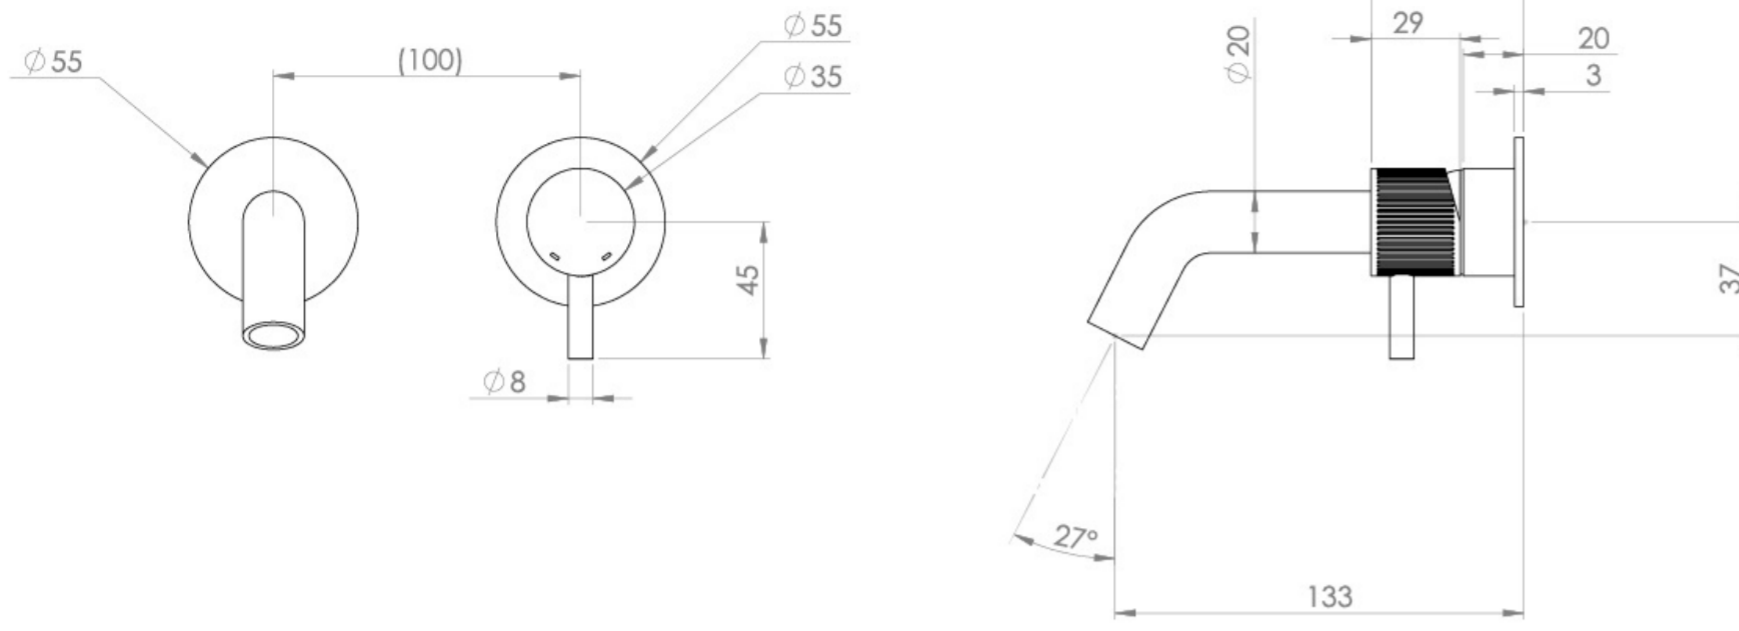

## PRODUCT INFORMATION

<b>Height:</b>	103mm
<b>Width:</b>	155mm
<b>Depth:</b>	143mm
<b>Finish:</b>	Brushed Brass (PVD)
<b>Product Type:</b>	Wall Mounted Basin Mixer Tap
<b>Material</b>	Brass
<b>Waste</b>	Not included, purchase separately
<b>Guarantee</b>	5 years
<b>Spout Projection (mm)</b>	133

# FLOW RATE

- 1 Bar - Flowrate: 3.9 l/min
- 2 Bar - Flowrate: 4.18 l/min
- 3 Bar - Flowrate: 4.18 l/min
- 5 Bar - Flowrate: 4.69 l/min

Saneux reserves the right to alter the specifications and product range without prior notice. Dimensions are given as a guide only. Dimensions should not be used for surrounding furniture, fixtures and fittings until the product is on site.