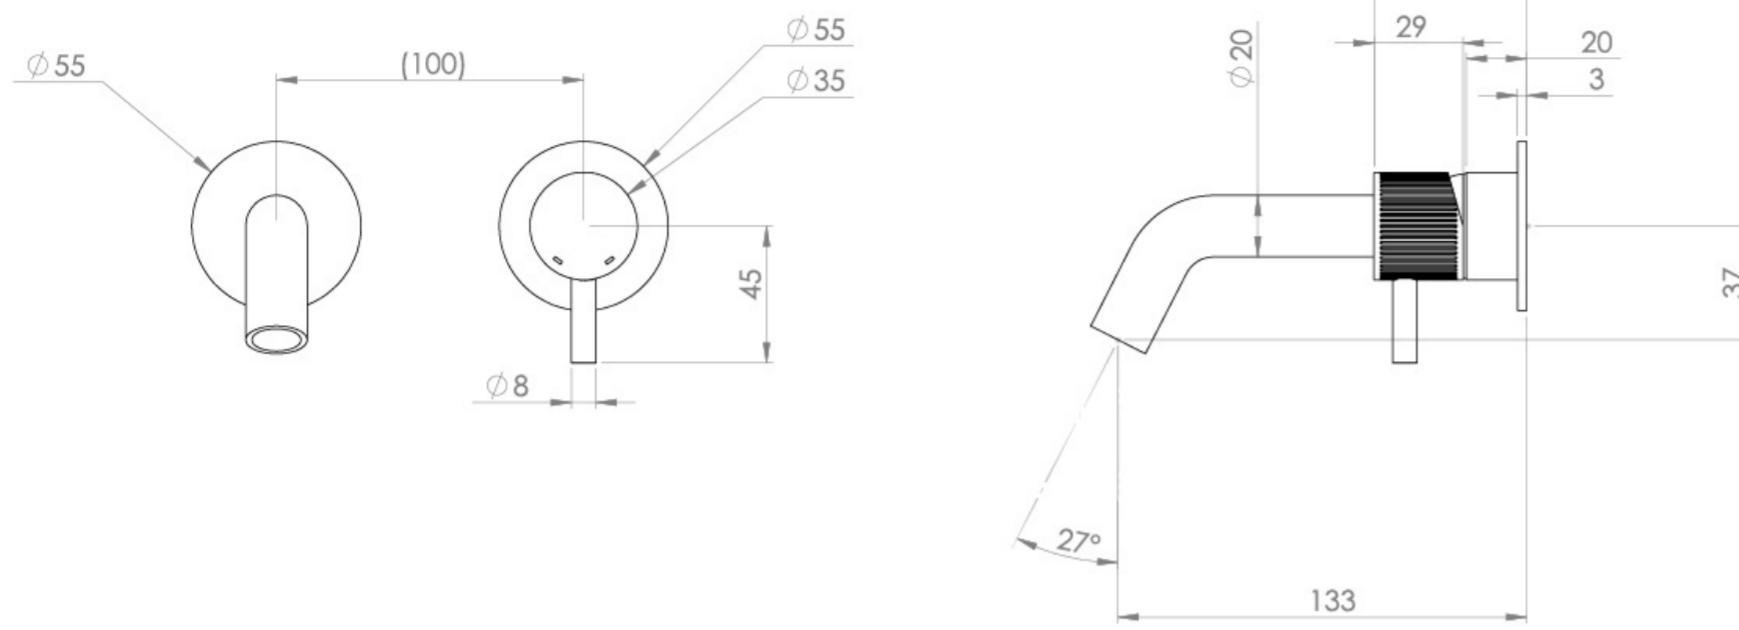

COS 2 PLATE WALL MOUNTED KIT - W/ SHORT SPOUT (130MM) W/ FLUTED HANDLE - CHROME

Product Code: CO305S.F

PRODUCT INFORMATION

Height:	103mm
Width:	155mm
Depth:	143mm
Finish:	Chrome
Product Type:	Wall Mounted Basin Mixer Tap
Material	Brass
Waste	Not included, purchase separately
Guarantee	5 years
Spout Projection (mm)	133

The colored finishes utilize a PVD coating, ensuring superior quality and long-lasting durability.

This wall-mounted basin mixer is available with short, standard, and long spouts, and is designed for use with a basin that has a 0 tap hole or a sit-on basin.

Waste to be purchased separately.

TECHNICAL DRAWING

FLOW RATE

- 1 Bar - Flowrate: 3.9 l/min
- 2 Bar - Flowrate: 4.18 l/min
- 3 Bar - Flowrate: 4.18 l/min
- 5 Bar - Flowrate: 4.69 l/min

Saneux reserves the right to alter the specifications and product range without prior notice. Dimensions are given as a guide only. Dimensions should not be used for surrounding furniture, fixtures and fittings until the product is on site.

<https://saneux.com/products/cos-2-plate-wall-mounted-kit-w-short-spout-130mm-w-fluted-handle-chrome>