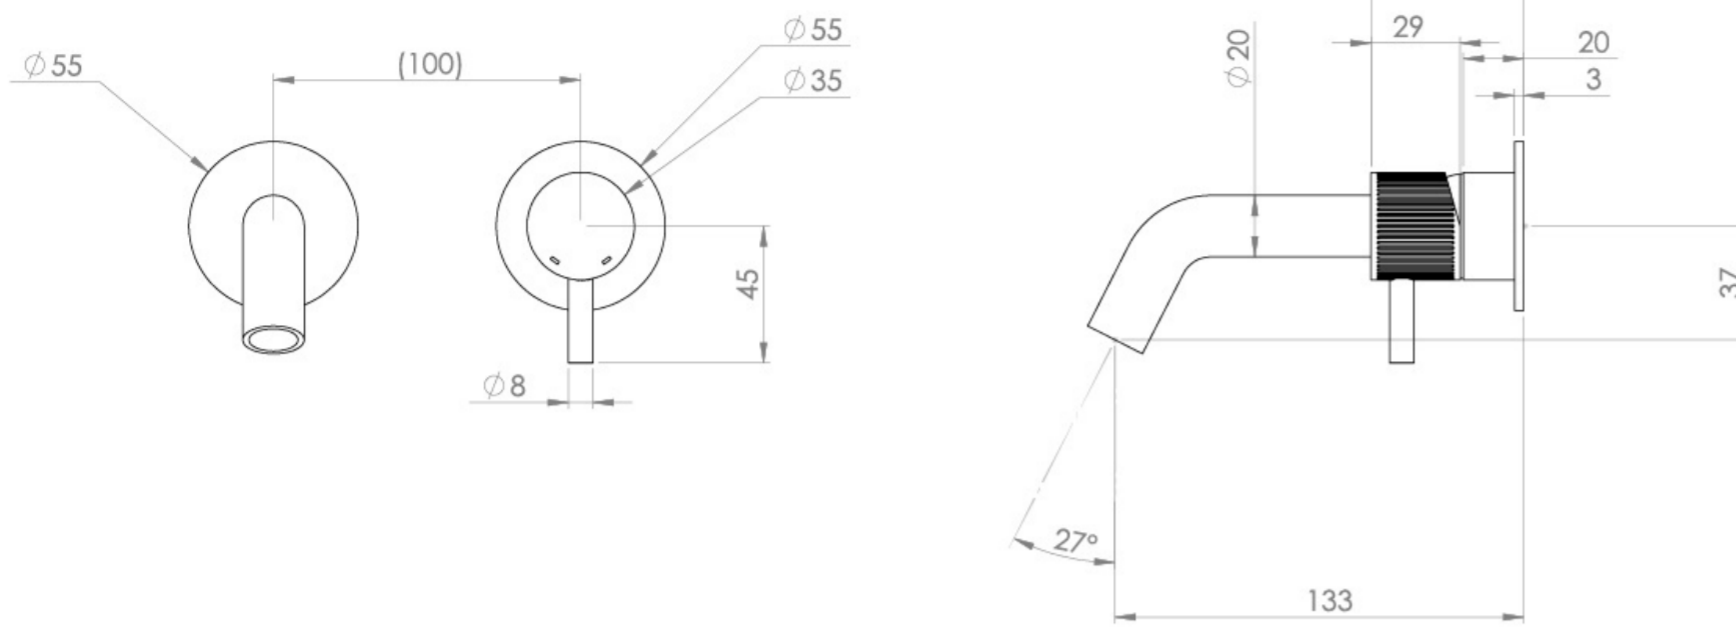

COS 2 PLATE WALL MOUNTED KIT - W/ SHORT SPOUT (130MM) W/ FLUTED HANDLE - CHROME

Product Code: CO305S.F

PRODUCT INFORMATION

Height:	103mm
Width:	155mm
Depth:	143mm
Finish:	Chrome
Product Type:	Wall Mounted Basin Mixer Tap
Material	Brass
Waste	Not included, purchase separately
Guarantee	5 years
Spout Projection (mm)	133

The colored finishes utilize a PVD coating, ensuring superior quality and long-lasting durability.

This wall-mounted basin mixer is available with short, standard, and long spouts, and is designed for use with a basin that has a 0 tap hole or a sit-on basin.

Waste to be purchased separately.

TECHNICAL DRAWING

FLOW RATE

- 1 Bar - Flowrate: 3.9 l/min
- 2 Bar - Flowrate: 4.18 l/min
- 3 Bar - Flowrate: 4.18 l/min
- 5 Bar - Flowrate: 4.69 l/min

Saneux reserves the right to alter the specifications and product range without prior notice. Dimensions are given as a guide only. Dimensions should not be used for surrounding furniture, fixtures and fittings until the product is on site.

<https://saneux.com/products/cos-2-plate-wall-mounted-kit-w-short-spout-130mm-w-fluted-handle-chrome>