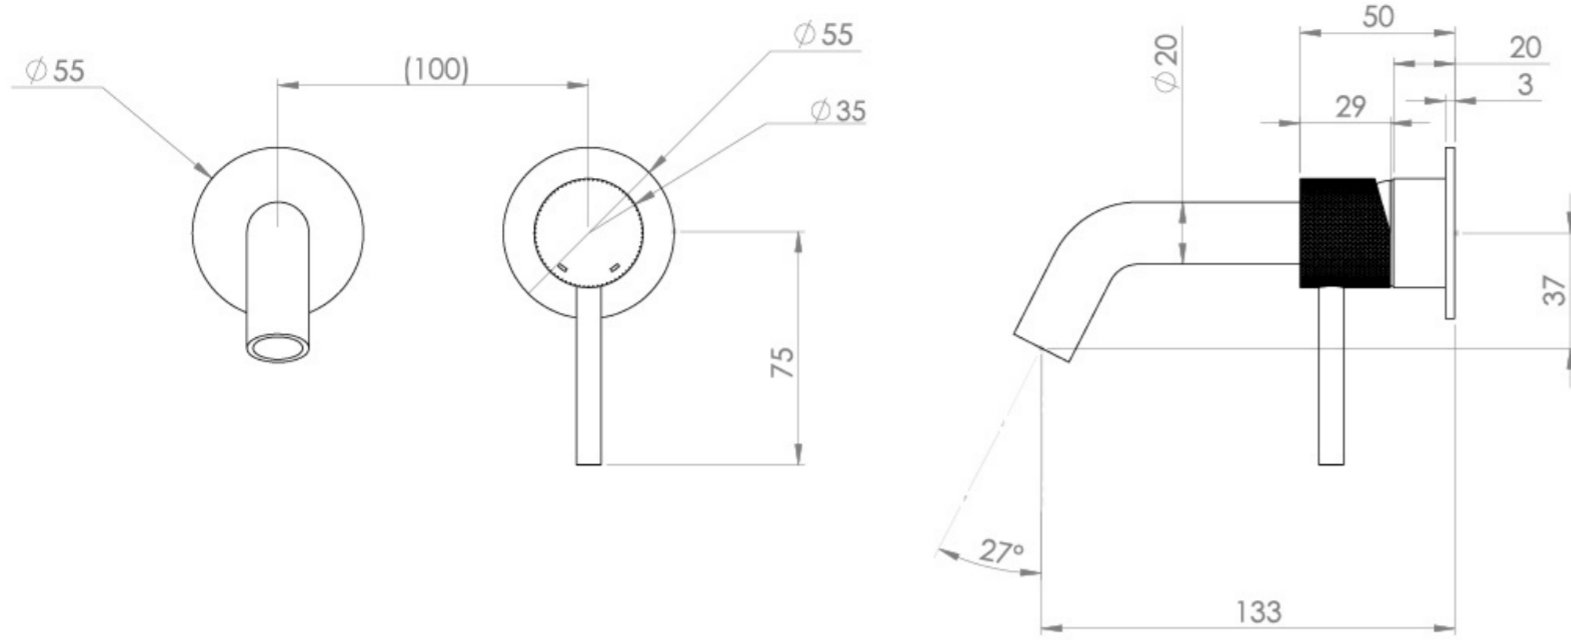

## PRODUCT INFORMATION

<b>Height:</b>	103mm
<b>Width:</b>	155mm
<b>Depth:</b>	143mm
<b>Finish:</b>	Brushed Bronze (PVD)
<b>Product Type:</b>	Wall Mounted Basin Mixer Tap
<b>Material</b>	Brass
<b>Waste</b>	Not included, purchase separately
<b>Guarantee</b>	5 years
<b>Spout Projection (mm)</b>	133

The colored finishes utilize a PVD coating, ensuring superior quality and long-lasting durability.

This wall-mounted basin mixer is available with short, standard, and long spouts, and is designed for use with a basin that has a 0 tap hole or a sit-on basin.

# FLOW RATE

- 1 Bar - Flowrate: 3.9 l/min
- 2 Bar - Flowrate: 4.18 l/min
- 3 Bar - Flowrate: 4.18 l/min
- 5 Bar - Flowrate: 4.69 l/min

Saneux reserves the right to alter the specifications and product range without prior notice. Dimensions are given as a guide only. Dimensions should not be used for surrounding furniture, fixtures and fittings until the product is on site.