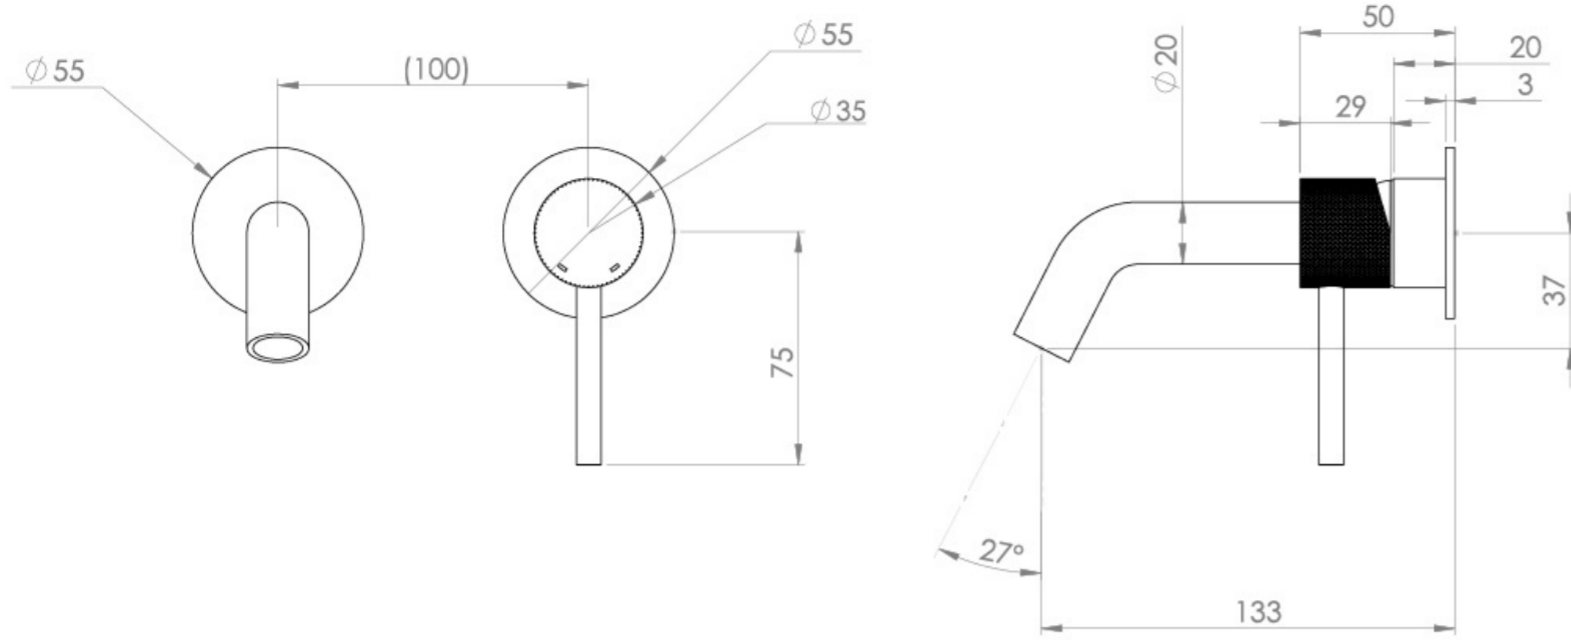

COS 2 PLATE WALL MOUNTED KIT - W/ SHORT SPOUT (130MM) W/ KNURLED HANDLE - BRUSHED BRONZE (PVD)

Product Code: CO305S.KBR

PRODUCT INFORMATION

Height:	103mm
Width:	155mm
Depth:	143mm
Finish:	Brushed Bronze (PVD)
Product Type:	Wall Mounted Basin Mixer Tap
Material	Brass
Waste	Not included, purchase separately
Guarantee	5 years
Spout Projection (mm)	133

The colored finishes utilize a PVD coating, ensuring superior quality and long-lasting durability.

This wall-mounted basin mixer is available with short, standard, and long spouts, and is designed for use with a basin that has a 0 tap hole or a sit-on basin.

Waste to be purchased separately.

TECHNICAL DRAWING

FLOW RATE

- 1 Bar - Flowrate: 3.9 l/min
- 2 Bar - Flowrate: 4.18 l/min
- 3 Bar - Flowrate: 4.18 l/min
- 5 Bar - Flowrate: 4.69 l/min

Saneux reserves the right to alter the specifications and product range without prior notice. Dimensions are given as a guide only. Dimensions should not be used for surrounding furniture, fixtures and fittings until the product is on site.