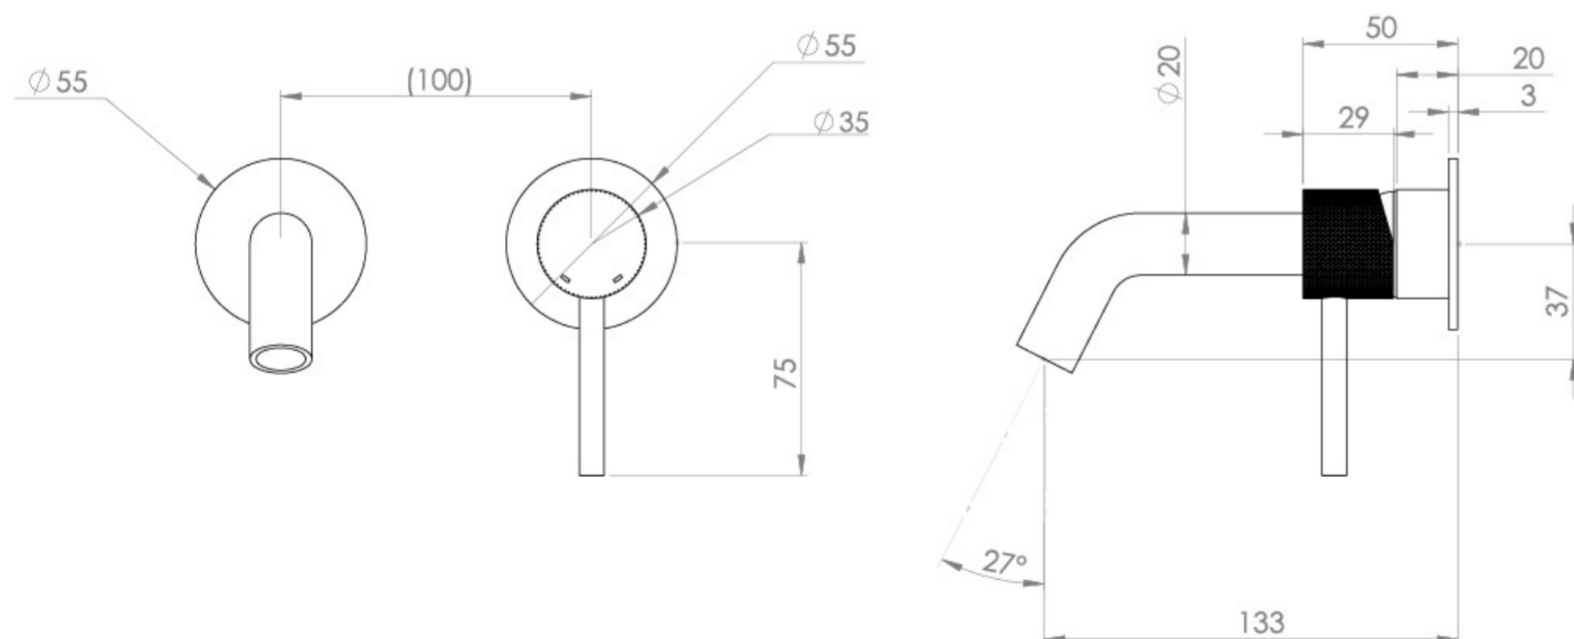

COS 2 PLATE WALL MOUNTED KIT - W/ SHORT SPOUT (130MM) W/ KNURLED HANDLE - SATIN BLACK (PVD)

PRODUCT INFORMATION

Finish:	Satin Black (PVD)
Material	Brass
Waste	Not included, purchase separately
Guarantee	5 years
Spout Projection (mm)	133

Product Code: CO305S.KSB

TECHNICAL DRAWING

Saneux reserves the right to alter the specifications and product range without prior notice. Dimensions are given as a guide only. Dimensions should not be used for surrounding furniture, fixtures and fittings until the product is on site.