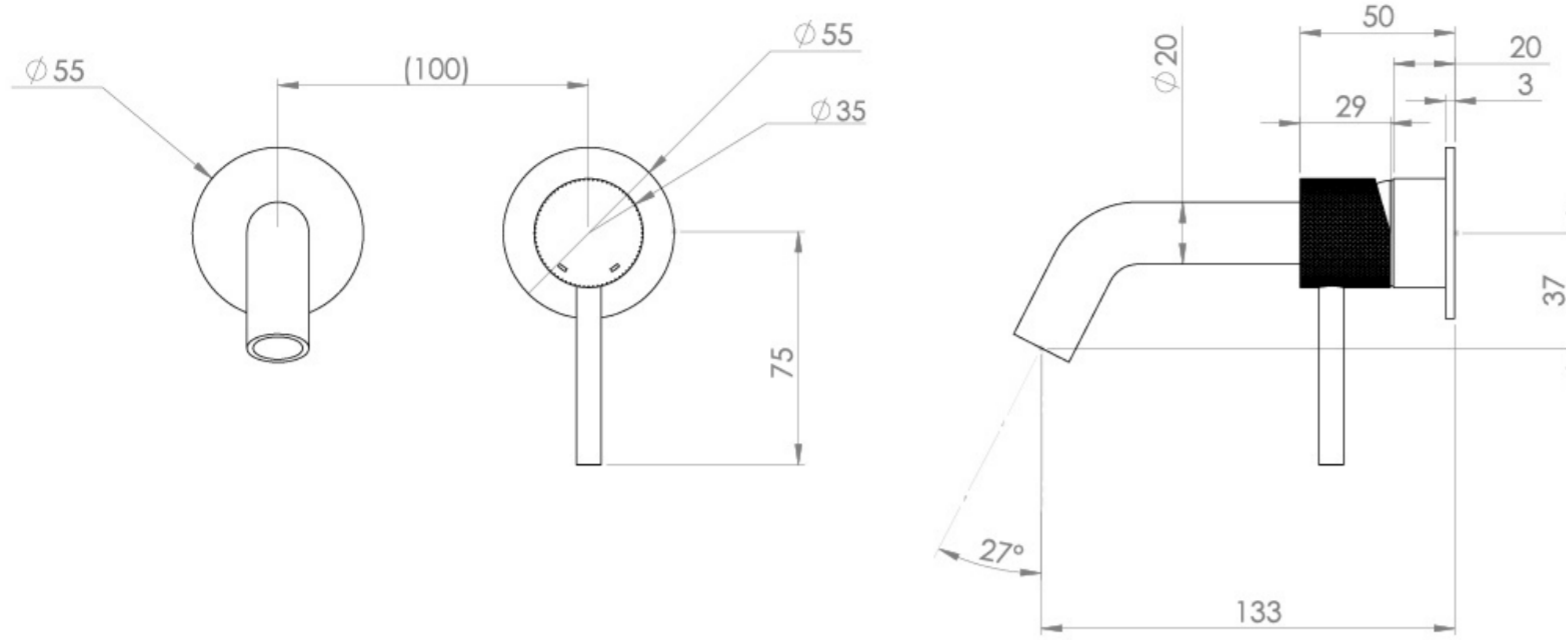

TECHNICAL DRAWING

FLOW RATE

- 1 Bar - Flowrate: 3.9 l/min
- 2 Bar - Flowrate: 4.18 l/min
- 3 Bar - Flowrate: 4.18 l/min
- 5 Bar - Flowrate: 4.69 l/min

Saneux reserves the right to alter the specifications and product range without prior notice. Dimensions are given as a guide only. Dimensions should not be used for surrounding furniture, fixtures and fittings until the product is on site.

<https://saneux.com/products/cos-2-plate-wall-mounted-kit-w-short-spout-130mm-w-knurled-handle-satin-black-pvd>