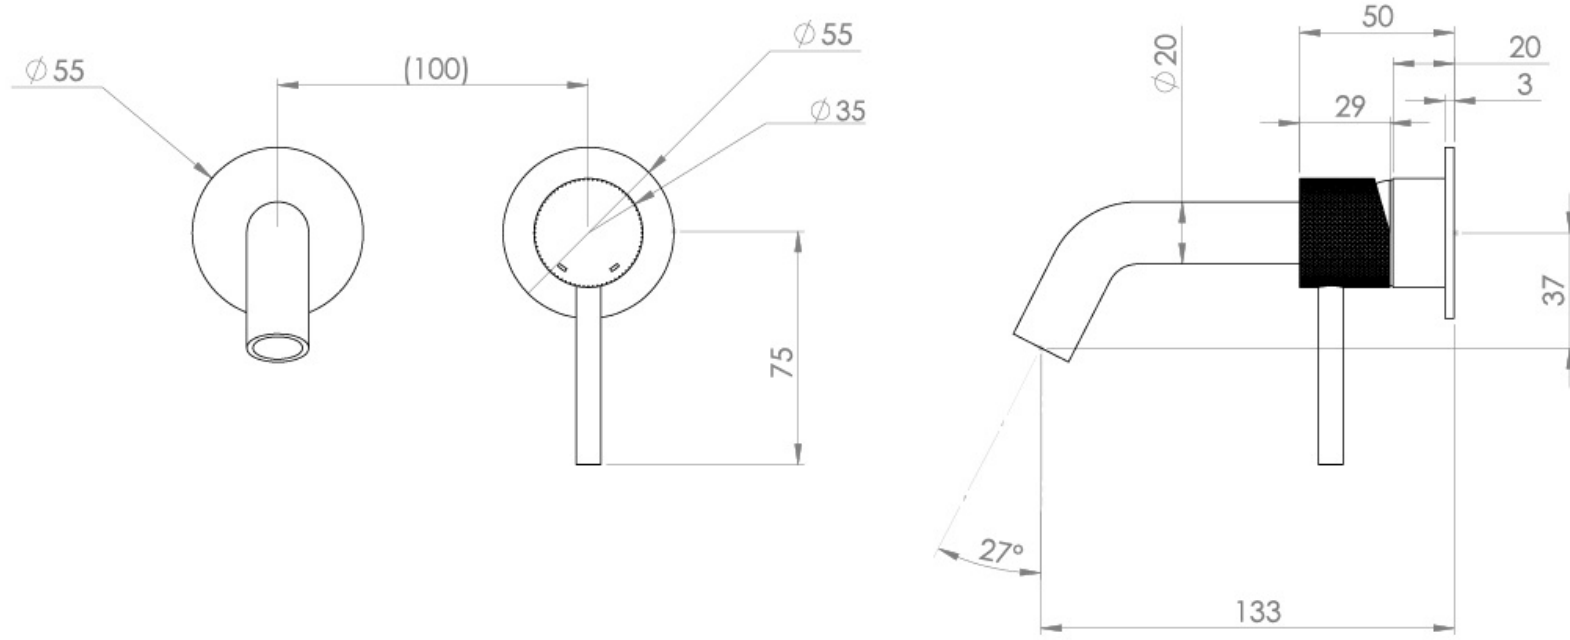

COS 2 PLATE WALL MOUNTED KIT - W/ SHORT SPOUT (130MM) W/ KNURLED HANDLE - BRUSHED BRASS (PVD)

Product Code: CO305S.KBB

PRODUCT INFORMATION

Height:	103mm
Width:	155mm
Depth:	143mm
Finish:	Brushed Brass (PVD)
Product Type:	Wall Mounted Basin Mixer Tap
Material	Brass
Waste	Not included, purchase separately
Guarantee	5 years
Spout Projection (mm)	133

The colored finishes utilize a PVD coating, ensuring superior quality and long-lasting durability.

This wall-mounted basin mixer is available with short, standard, and long spouts, and is designed for use with a basin that has a 0 tap hole or a sit-on basin.

Waste to be purchased separately.

TECHNICAL DRAWING

FLOW RATE

- 1 Bar - Flowrate: 3.9 l/min
- 2 Bar - Flowrate: 4.18 l/min
- 3 Bar - Flowrate: 4.18 l/min
- 5 Bar - Flowrate: 4.69 l/min

Saneux reserves the right to alter the specifications and product range without prior notice. Dimensions are given as a guide only. Dimensions should not be used for surrounding furniture, fixtures and fittings until the product is on site.