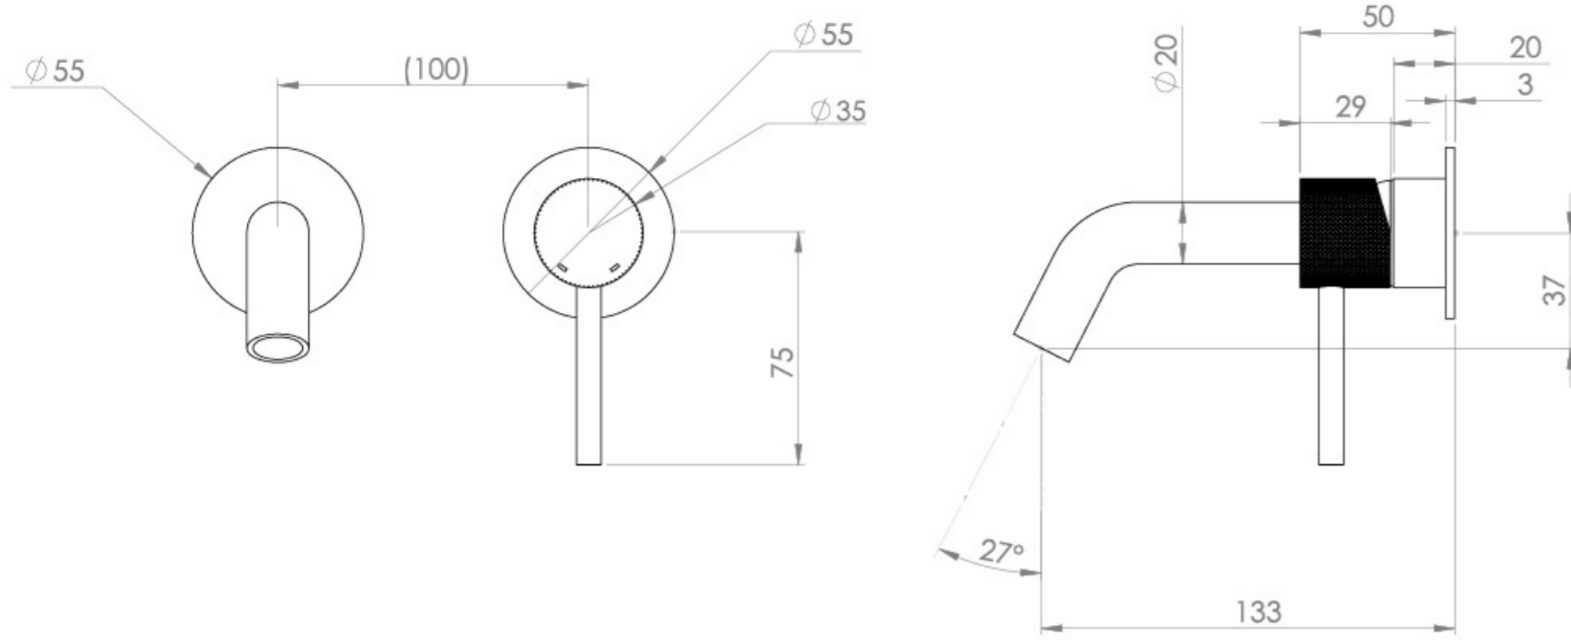

COS 2 PLATE WALL MOUNTED KIT - W/ SHORT SPOUT (130MM) W/ KNURLED HANDLE - BRUSHED BRASS (PVD)

Product Code: CO305S.KBB

PRODUCT INFORMATION

Height:	103mm
Width:	155mm
Depth:	143mm
Finish:	Brushed Brass (PVD)
Product Type:	Wall Mounted Basin Mixer Tap
Material	Brass
Waste	Not included, purchase separately
Guarantee	5 years
Spout Projection (mm)	133

The colored finishes utilize a PVD coating, ensuring superior quality and long-lasting durability.

This wall-mounted basin mixer is available with short, standard, and long spouts, and is designed for use with a basin that has a 0 tap hole or a sit-on basin.

Waste to be purchased separately.

TECHNICAL DRAWING

FLOW RATE

- 1 Bar - Flowrate: 3.9 l/min
- 2 Bar - Flowrate: 4.18 l/min
- 3 Bar - Flowrate: 4.18 l/min
- 5 Bar - Flowrate: 4.69 l/min

Saneux reserves the right to alter the specifications and product range without prior notice. Dimensions are given as a guide only. Dimensions should not be used for surrounding furniture, fixtures and fittings until the product is on site.