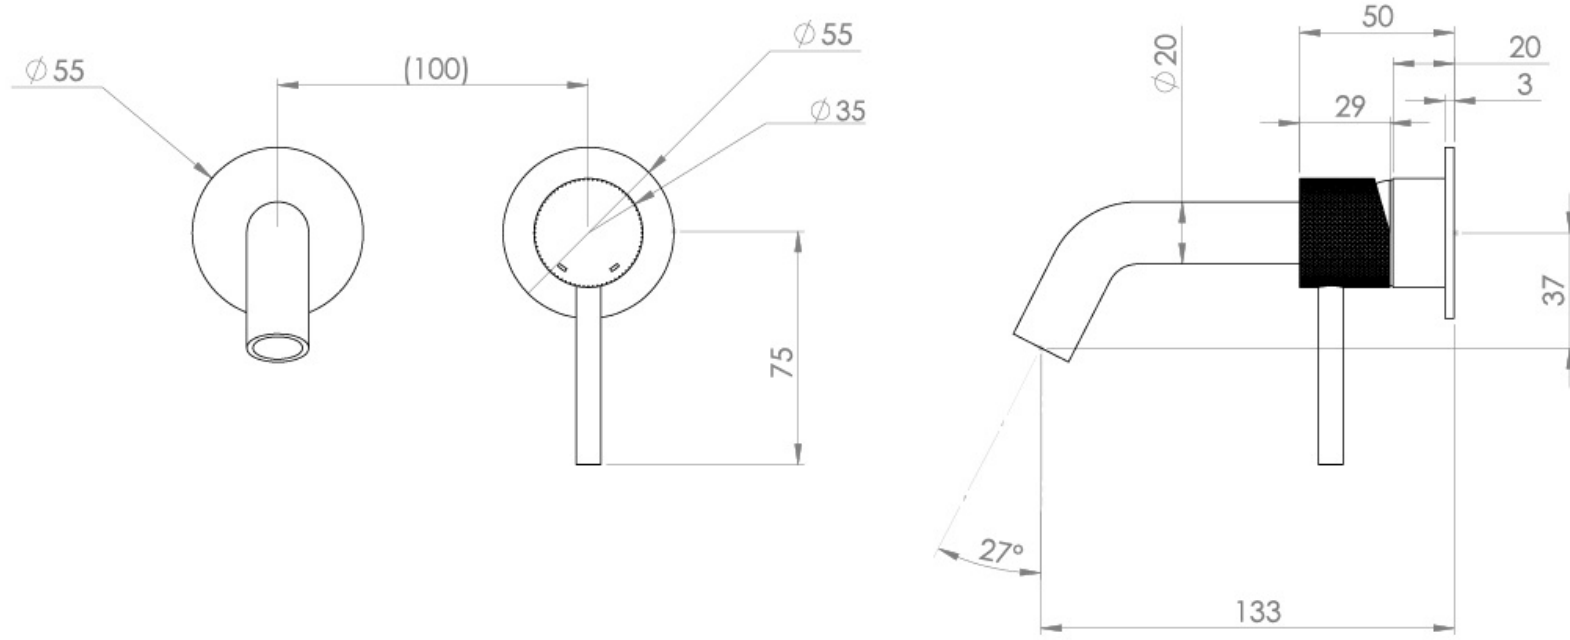

TECHNICAL DRAWING

FLOW RATE

- 1 Bar - Flowrate: 3.9 l/min
- 2 Bar - Flowrate: 4.18 l/min
- 3 Bar - Flowrate: 4.18 l/min
- 5 Bar - Flowrate: 4.69 l/min

Saneux reserves the right to alter the specifications and product range without prior notice. Dimensions are given as a guide only. Dimensions should not be used for surrounding furniture, fixtures and fittings until the product is on site.

<https://saneux.com/products/cos-2-plate-wall-mounted-kit-w-short-spout-130mm-w-knurled-handle-brushed-brass-pvd>