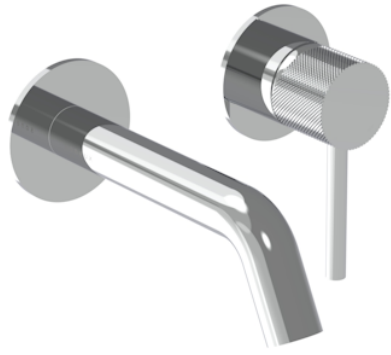

## COS 2 PLATE WALL MOUNTED KIT - W/ SHORT SPOUT (130MM) W/ KNURLED HANDLE - CHROME

**Product Code:** CO305S.K

### PRODUCT INFORMATION

<b>Height:</b>	103mm
<b>Width:</b>	155mm
<b>Depth:</b>	143mm
<b>Finish:</b>	Chrome
<b>Product Type:</b>	Wall Mounted Basin Mixer Tap
<b>Material</b>	Brass
<b>Waste</b>	Not included, purchase separately
<b>Guarantee</b>	5 years
<b>Spout Projection (mm)</b>	133

### DESCRIPTION

The new Cos basin mixer collection showcases a sleek, streamlined body with an intricately designed spout. It offers three distinct handle options—Classic, Knurled, and Fluted—each available in five stunning finishes: Chrome, Brushed Brass, Brushed Bronze, Brushed Nickel, and Satin Black.

The colored finishes utilize a PVD coating, ensuring superior quality and long-lasting durability.

This wall-mounted basin mixer is available with short, standard, and long spouts, and is designed for use with a basin that has a 0 tap hole or a sit-on basin.