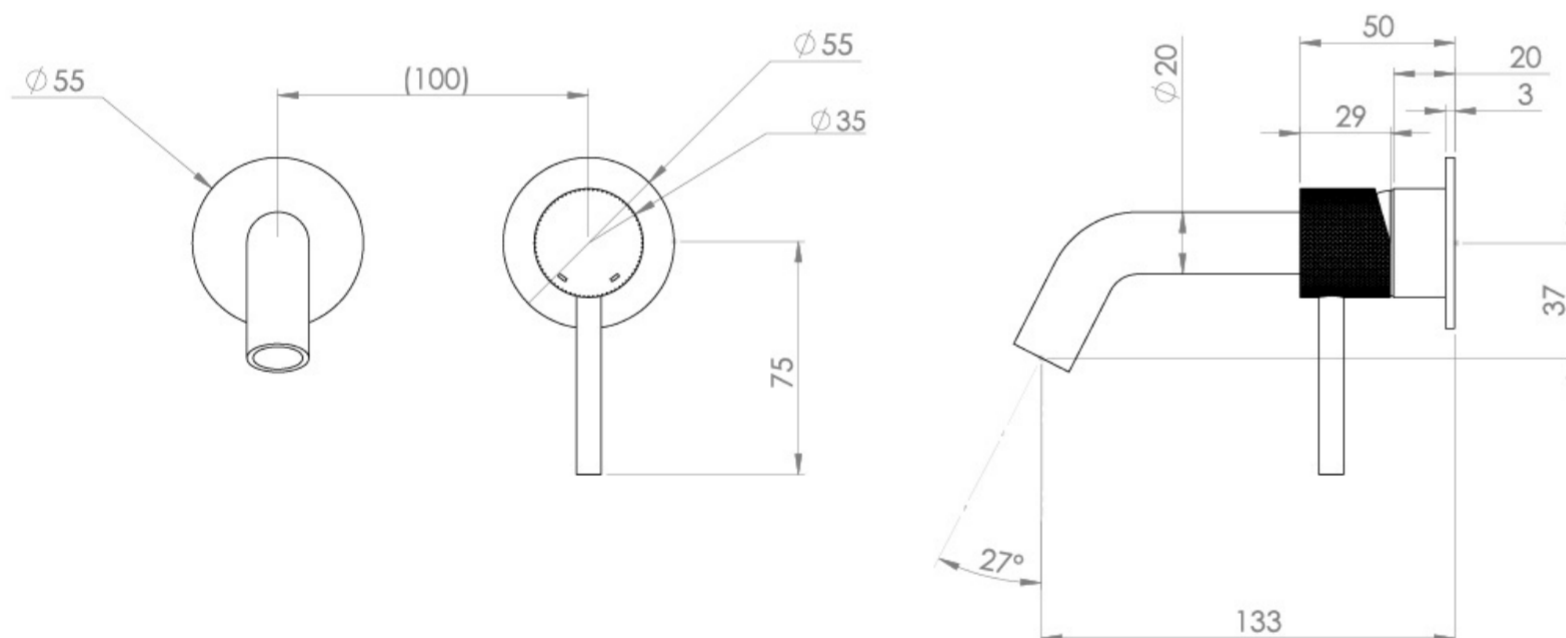

COS 2 PLATE WALL MOUNTED KIT - W/ SHORT SPOUT (130MM) W/ KNURLED HANDLE - CHROME

PRODUCT INFORMATION

Finish:	Chrome
Material	Brass
Waste	Not included, purchase separately
Guarantee	5 years
Spout Projection (mm)	133

Product Code: CO305S.K

TECHNICAL DRAWING

Saneux reserves the right to alter the specifications and product range without prior notice. Dimensions are given as a guide only. Dimensions should not be used for surrounding furniture, fixtures and fittings until the product is on site.