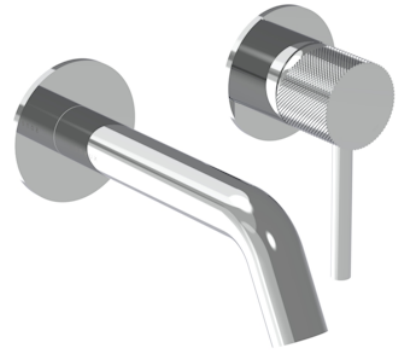

COS 2 PLATE WALL MOUNTED KIT - W/ SHORT SPOUT (130MM) W/ KNURLED HANDLE - CHROME

Product Code: CO305S.K

PRODUCT INFORMATION

Height:	103mm
Width:	155mm
Depth:	143mm
Finish:	Chrome
Product Type:	Wall Mounted Basin Mixer Tap
Material	Brass
Waste	Not included, purchase separately
Guarantee	5 years
Spout Projection (mm)	133

DESCRIPTION

The new Cos basin mixer collection showcases a sleek, streamlined body with an intricately designed spout. It offers three distinct handle options—Classic, Knurled, and Fluted—each available in five stunning finishes: Chrome, Brushed Brass, Brushed Bronze, Brushed Nickel, and Satin Black.

The colored finishes utilize a PVD coating, ensuring superior quality and long-lasting durability.

This wall-mounted basin mixer is available with short, standard, and long spouts, and is designed for use with a basin that has a 0 tap hole or a sit-on basin.

<https://saneux.com/products/cos-2-plate-wall-mounted-kit-w-short-spout-130mm-w-knurled-handle-chrome>