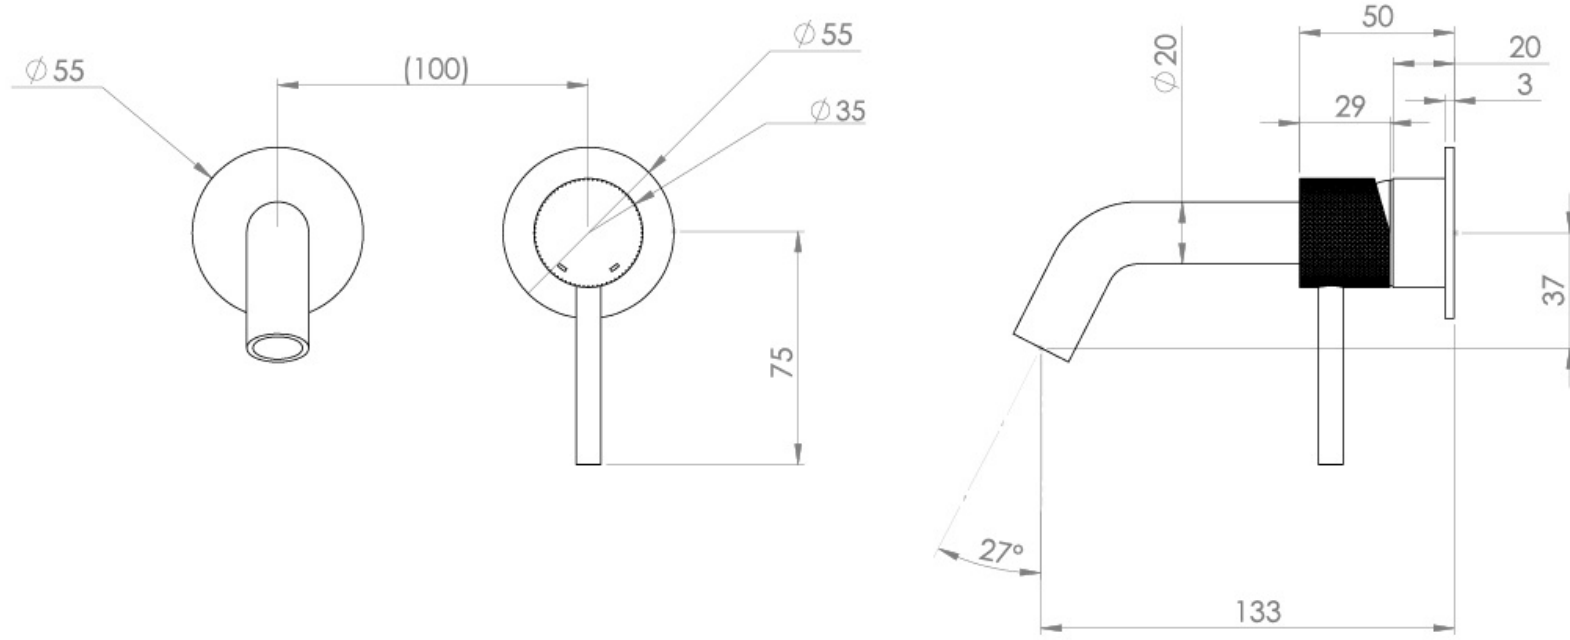

### PRODUCT INFORMATION

<b>Height:</b>	103mm
<b>Width:</b>	155mm
<b>Depth:</b>	143mm
<b>Finish:</b>	Chrome
<b>Product Type:</b>	Wall Mounted Basin Mixer Tap
<b>Material</b>	Brass
<b>Waste</b>	Not included, purchase separately
<b>Guarantee</b>	5 years
<b>Spout Projection (mm)</b>	133

The colored finishes utilize a PVD coating, ensuring superior quality and long-lasting durability.

This wall-mounted basin mixer is available with short, standard, and long spouts, and is designed for use with a basin that has a 0 tap hole or a sit-on basin.

# FLOW RATE

- 1 Bar - Flowrate: 3.9 l/min
- 2 Bar - Flowrate: 4.18 l/min
- 3 Bar - Flowrate: 4.18 l/min
- 5 Bar - Flowrate: 4.69 l/min

Saneux reserves the right to alter the specifications and product range without prior notice. Dimensions are given as a guide only. Dimensions should not be used for surrounding furniture, fixtures and fittings until the product is on site.