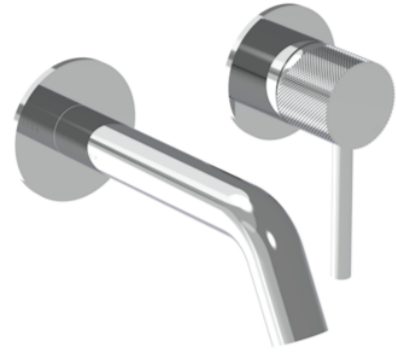

COS 2 PLATE WALL MOUNTED KIT - W/ SHORT SPOUT (130MM) W/ KNURLED HANDLE - CHROME

Product Code: CO305S.K

PRODUCT INFORMATION

Height:	103mm
Width:	155mm
Depth:	143mm
Finish:	Chrome
Product Type:	Wall Mounted Basin Mixer Tap
Material	Brass
Waste	Not included, purchase separately
Guarantee	5 years
Spout Projection (mm)	133

DESCRIPTION

The new Cos basin mixer collection showcases a sleek, streamlined body with an intricately designed spout. It offers three distinct handle options—Classic, Knurled, and Fluted—each available in five stunning finishes: Chrome, Brushed Brass, Brushed Bronze, Brushed Nickel, and Satin Black.

The colored finishes utilize a PVD coating, ensuring superior quality and long-lasting durability.

This wall-mounted basin mixer is available with short, standard, and long spouts, and is designed for use with a basin that has a 0 tap hole or a sit-on basin.

<https://saneux.com/products/cos-2-plate-wall-mounted-kit-w-short-spout-130mm-w-knurled-handle-chrome>