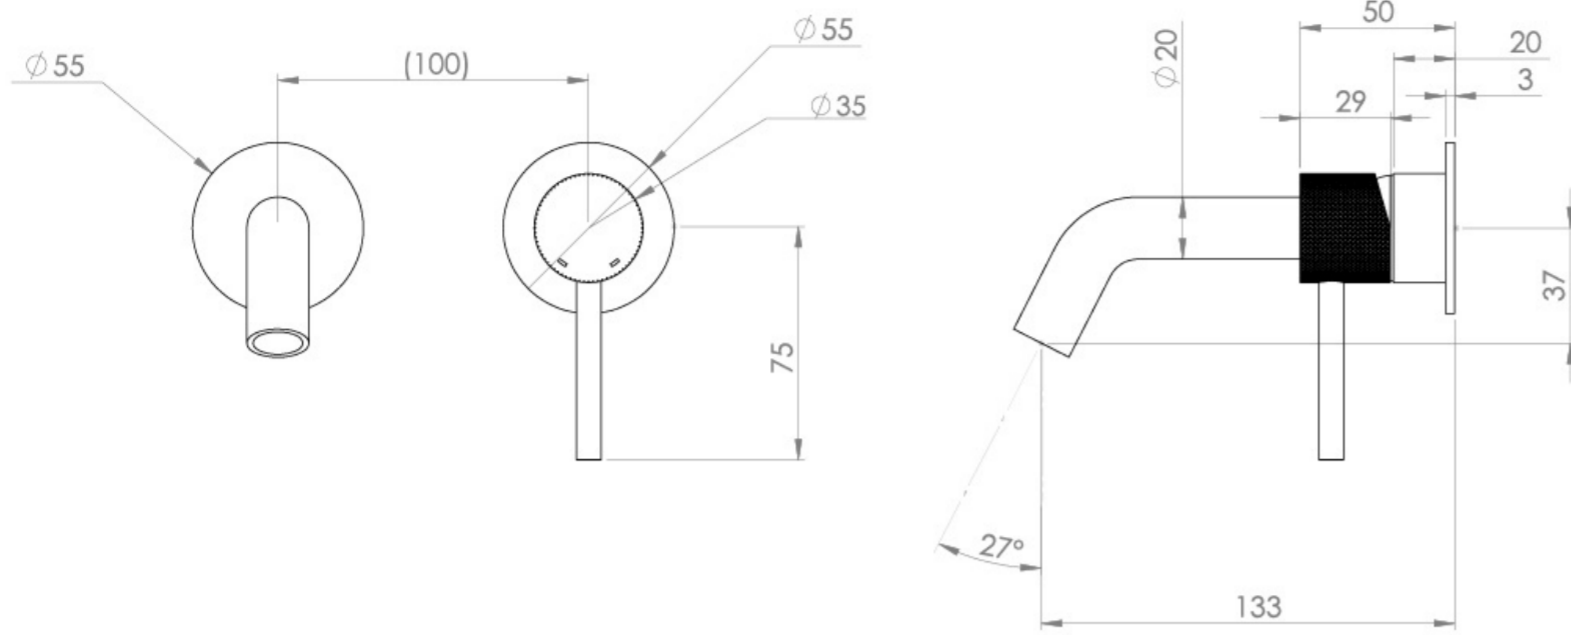

COS 2 PLATE WALL MOUNTED KIT - W/ SHORT SPOUT (130MM) W/ KNURLED HANDLE - CHROME

Product Code: CO305S.K

PRODUCT INFORMATION

Height:	103mm
Width:	155mm
Depth:	143mm
Finish:	Chrome
Product Type:	Wall Mounted Basin Mixer Tap
Material	Brass
Waste	Not included, purchase separately
Guarantee	5 years
Spout Projection (mm)	133

The colored finishes utilize a PVD coating, ensuring superior quality and long-lasting durability.

This wall-mounted basin mixer is available with short, standard, and long spouts, and is designed for use with a basin that has a 0 tap hole or a sit-on basin.

Waste to be purchased separately.

TECHNICAL DRAWING

FLOW RATE

- 1 Bar - Flowrate: 3.9 l/min
- 2 Bar - Flowrate: 4.18 l/min
- 3 Bar - Flowrate: 4.18 l/min
- 5 Bar - Flowrate: 4.69 l/min

Saneux reserves the right to alter the specifications and product range without prior notice. Dimensions are given as a guide only. Dimensions should not be used for surrounding furniture, fixtures and fittings until the product is on site.