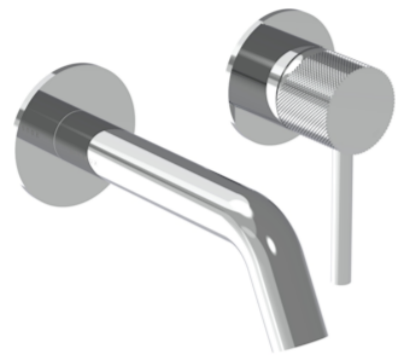

COS 2 PLATE WALL MOUNTED KIT - W/ SHORT SPOUT (130MM) W/ KNURLED HANDLE - CHROME

PRODUCT INFORMATION

Finish:	Chrome
Material	Brass
Waste	Not included, purchase separately
Guarantee	5 years
Spout Projection (mm)	133

Product Code: CO305S.K

TECHNICAL DRAWING

Saneux reserves the right to alter the specifications and product range without prior notice. Dimensions are given as a guide only. Dimensions should not be used for surrounding furniture, fixtures and fittings until the product is on site.