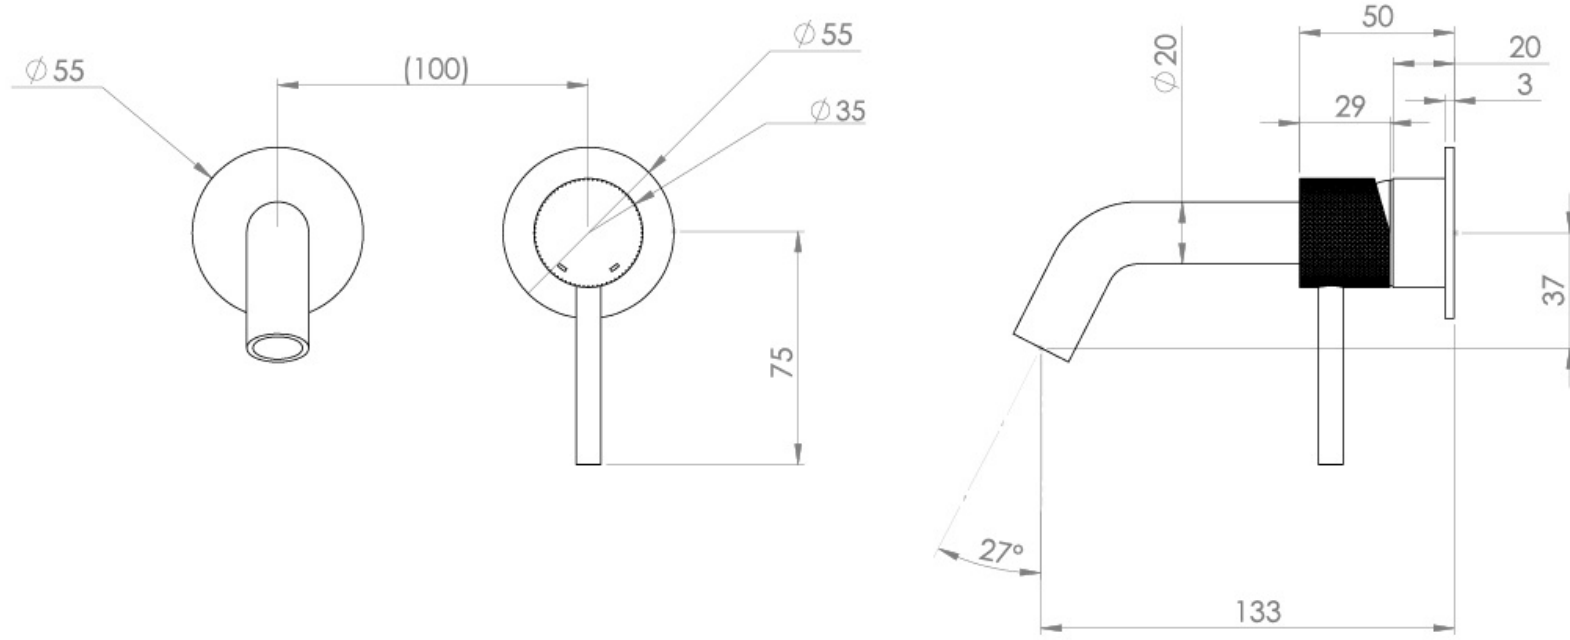

TECHNICAL DRAWING

FLOW RATE

- 1 Bar - Flowrate: 3.9 l/min
- 2 Bar - Flowrate: 4.18 l/min
- 3 Bar - Flowrate: 4.18 l/min
- 5 Bar - Flowrate: 4.69 l/min

Saneux reserves the right to alter the specifications and product range without prior notice. Dimensions are given as a guide only. Dimensions should not be used for surrounding furniture, fixtures and fittings until the product is on site.

<https://saneux.com/products/cos-2-plate-wall-mounted-kit-w-short-spout-130mm-w-knurled-handle-chrome>