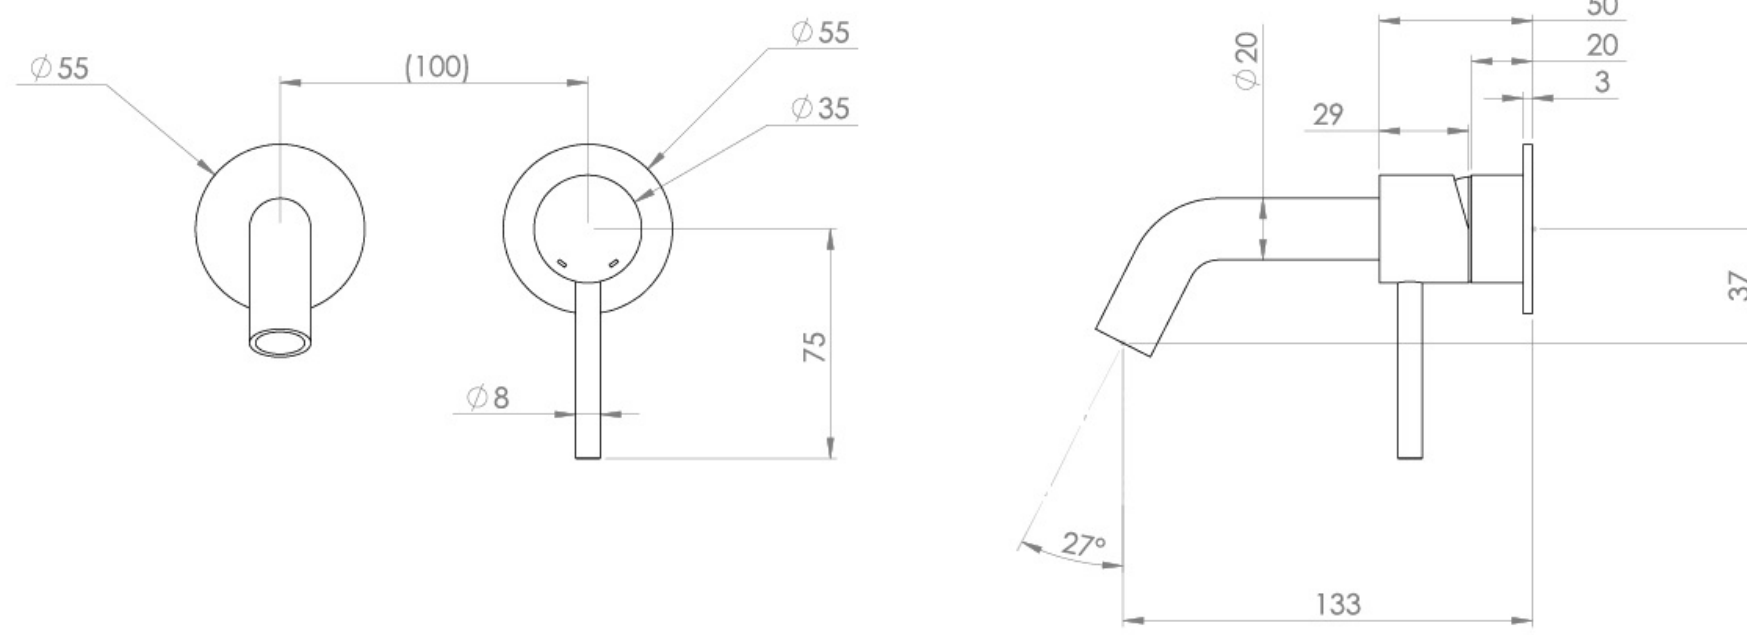

COS 2 PLATE WALL MOUNTED KIT - W/ SHORT SPOUT (130MM) W/ CLASSIC HANDLE - BRUSHED BRONZE (PVD)

Product Code: CO305S.BR

PRODUCT INFORMATION

Height:	103mm
Width:	155mm
Depth:	143mm
Finish:	Brushed Bronze (PVD)
Product Type:	Wall Mounted Basin Mixer Tap
Material	Brass
Waste	Not included, purchase separately
Guarantee	5 years
Spout Projection (mm)	133

The colored finishes utilize a PVD coating, ensuring superior quality and long-lasting durability.

This wall-mounted basin mixer is available with short, standard, and long spouts, and is designed for use with a basin that has a 0 tap hole or a sit-on basin.

Waste to be purchased separately.

TECHNICAL DRAWING

FLOW RATE

- 1 Bar - Flowrate: 3.9 l/min
- 2 Bar - Flowrate: 4.18 l/min
- 3 Bar - Flowrate: 4.18 l/min
- 5 Bar - Flowrate: 4.69 l/min

Saneux reserves the right to alter the specifications and product range without prior notice. Dimensions are given as a guide only. Dimensions should not be used for surrounding furniture, fixtures and fittings until the product is on site.