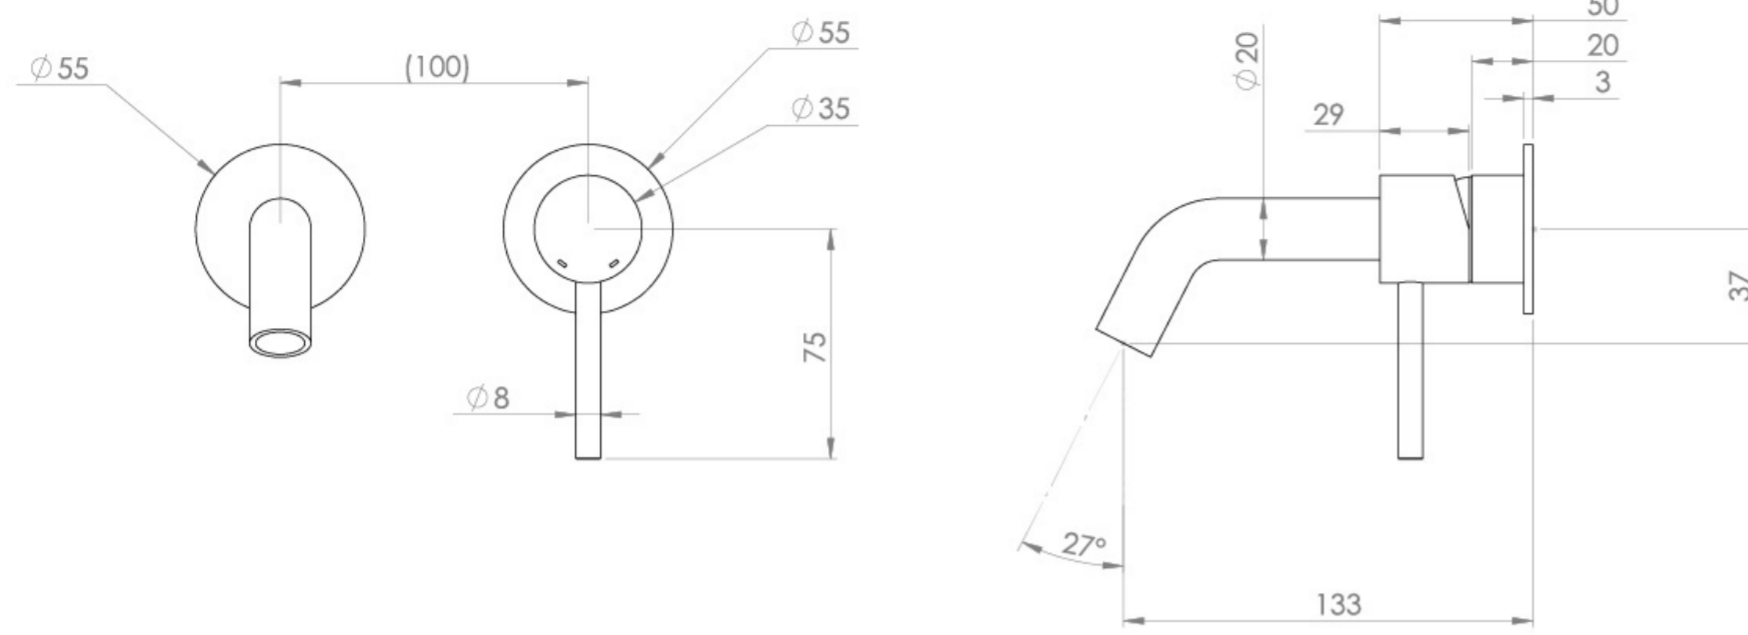

## PRODUCT INFORMATION

<b>Height:</b>	103mm
<b>Width:</b>	155mm
<b>Depth:</b>	143mm
<b>Finish:</b>	Brushed Bronze (PVD)
<b>Product Type:</b>	Wall Mounted Basin Mixer Tap
<b>Material</b>	Brass
<b>Waste</b>	Not included, purchase separately
<b>Guarantee</b>	5 years
<b>Spout Projection (mm)</b>	133

The colored finishes utilize a PVD coating, ensuring superior quality and long-lasting durability.

This wall-mounted basin mixer is available with short, standard, and long spouts, and is designed for use with a basin that has a 0 tap hole or a sit-on basin.

# FLOW RATE

- 1 Bar - Flowrate: 3.9 l/min
- 2 Bar - Flowrate: 4.18 l/min
- 3 Bar - Flowrate: 4.18 l/min
- 5 Bar - Flowrate: 4.69 l/min

Saneux reserves the right to alter the specifications and product range without prior notice. Dimensions are given as a guide only. Dimensions should not be used for surrounding furniture, fixtures and fittings until the product is on site.