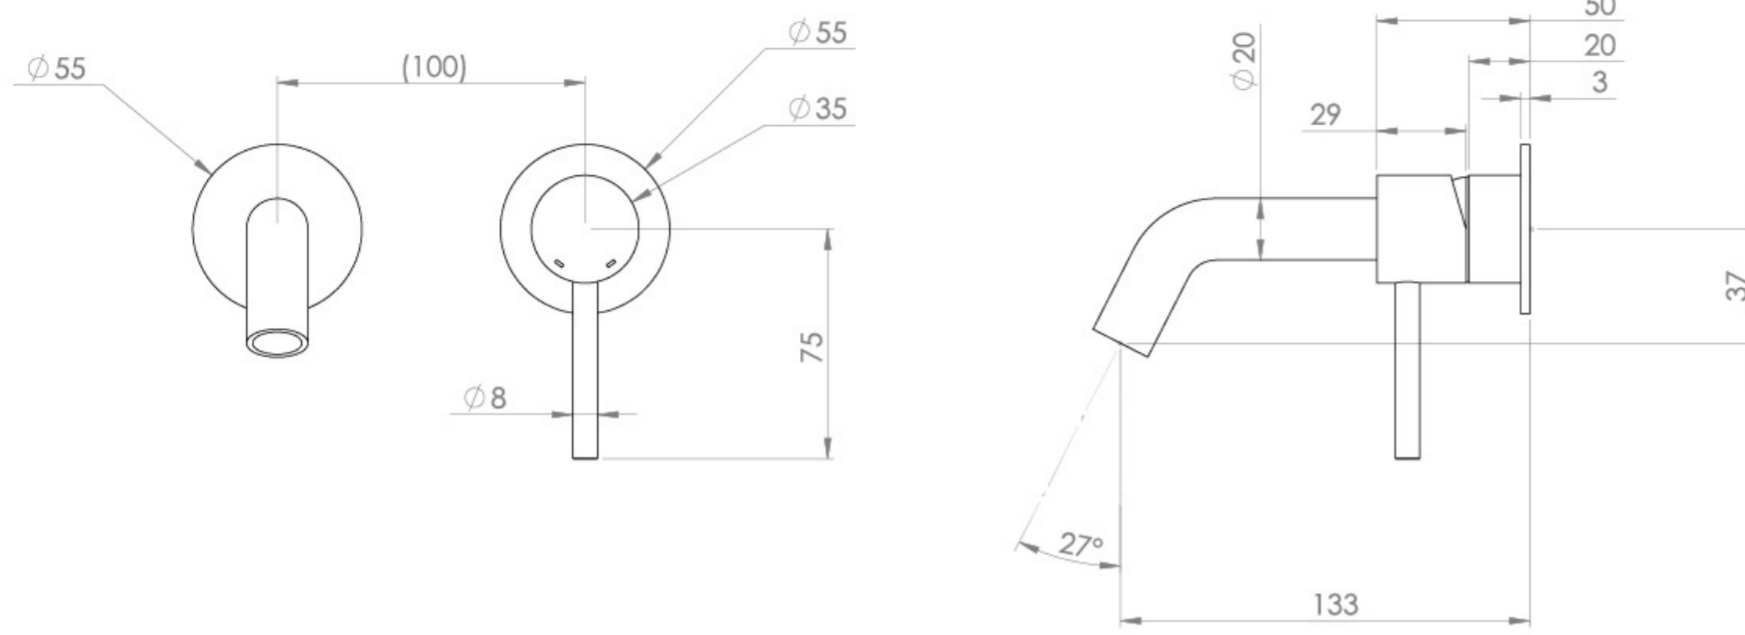

COS 2 PLATE WALL MOUNTED KIT - W/ SHORT SPOUT (130MM) W/ CLASSIC HANDLE - BRUSHED BRONZE (PVD)

Product Code: CO305S.BR

PRODUCT INFORMATION

Height:	103mm
Width:	155mm
Depth:	143mm
Finish:	Brushed Bronze (PVD)
Product Type:	Wall Mounted Basin Mixer Tap
Material	Brass
Waste	Not included, purchase separately
Guarantee	5 years
Spout Projection (mm)	133

The colored finishes utilize a PVD coating, ensuring superior quality and long-lasting durability.

This wall-mounted basin mixer is available with short, standard, and long spouts, and is designed for use with a basin that has a 0 tap hole or a sit-on basin.

Waste to be purchased separately.

TECHNICAL DRAWING

FLOW RATE

- 1 Bar - Flowrate: 3.9 l/min
- 2 Bar - Flowrate: 4.18 l/min
- 3 Bar - Flowrate: 4.18 l/min
- 5 Bar - Flowrate: 4.69 l/min

Saneux reserves the right to alter the specifications and product range without prior notice. Dimensions are given as a guide only. Dimensions should not be used for surrounding furniture, fixtures and fittings until the product is on site.