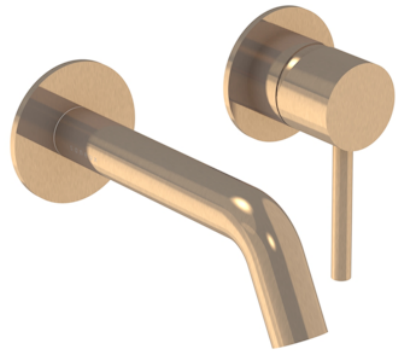

COS 2 PLATE WALL MOUNTED KIT - W/ SHORT SPOUT (130MM) W/ CLASSIC HANDLE - BRUSHED BRONZE (PVD)

Product Code: CO305S.BR

PRODUCT INFORMATION

Height:	103mm
Width:	155mm
Depth:	143mm
Finish:	Brushed Bronze (PVD)
Product Type:	Wall Mounted Basin Mixer Tap
Material	Brass
Waste	Not included, purchase separately
Guarantee	5 years
Spout Projection (mm)	133

DESCRIPTION

The new Cos basin mixer collection showcases a sleek, streamlined body with an intricately designed spout. It offers three distinct handle options—Classic, Knurled, and Fluted—each available in five stunning finishes: Chrome, Brushed Brass, Brushed Bronze, Brushed Nickel, and Satin Black.

The colored finishes utilize a PVD coating, ensuring superior quality and long-lasting durability.

This wall-mounted basin mixer is available with short, standard, and long spouts, and is designed for use with a basin that has a 0 tap hole or a sit-on basin.

<https://saneux.com/products/cos-2-plate-wall-mounted-kit-w-short-spout-130mm-w-classic-handle-brushed-bronze-pvd>