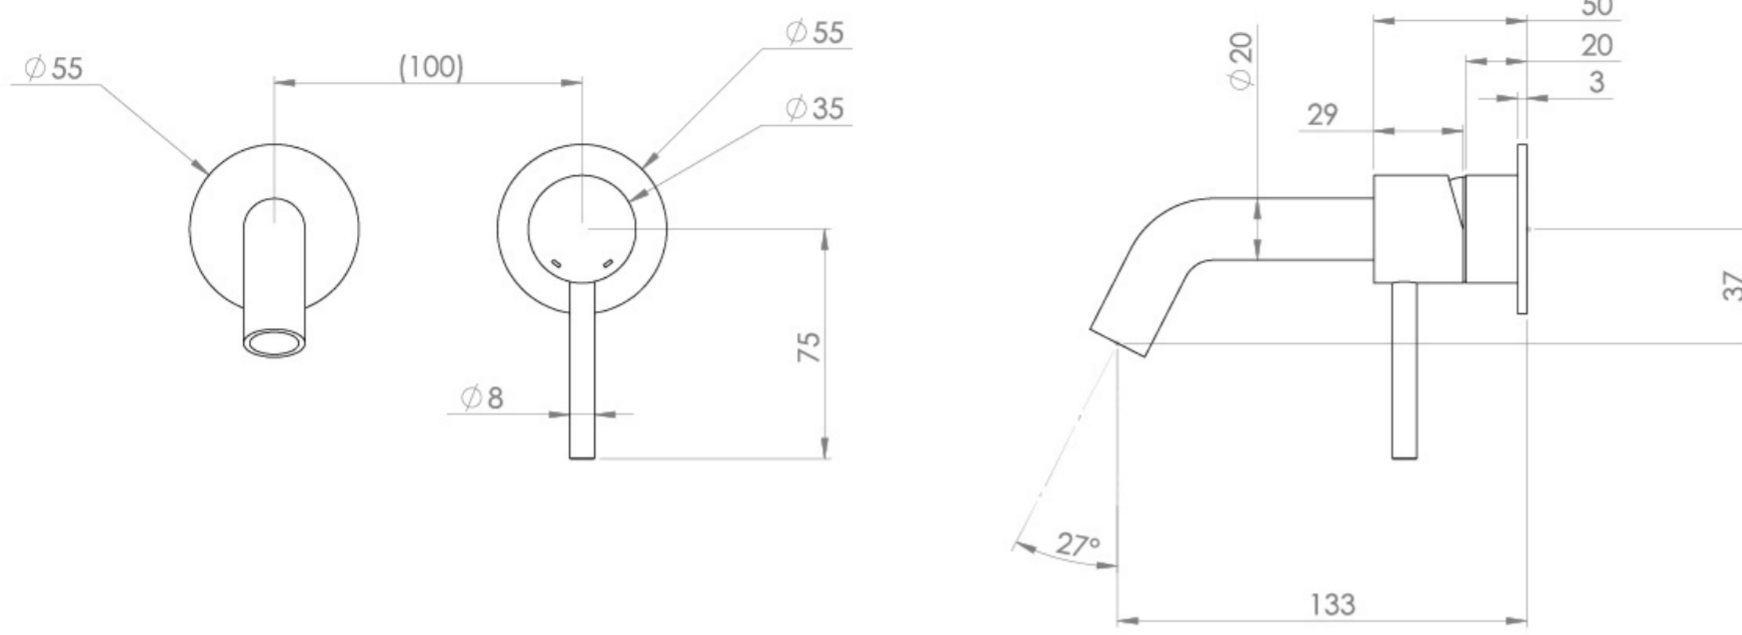

COS 2 PLATE WALL MOUNTED KIT - W/ SHORT SPOUT (130MM) W/ CLASSIC HANDLE - SATIN BLACK (PVD)

Product Code: CO305S.SB

PRODUCT INFORMATION

Height:	103mm
Width:	155mm
Depth:	143mm
Finish:	Satin Black (PVD)
Product Type:	Wall Mounted Basin Mixer Tap
Material	Brass
Waste	Not included, purchase separately
Guarantee	5 years
Spout Projection (mm)	133

The colored finishes utilize a PVD coating, ensuring superior quality and long-lasting durability.

This wall-mounted basin mixer is available with short, standard, and long spouts, and is designed for use with a basin that has a 0 tap hole or a sit-on basin.

Waste to be purchased separately.

TECHNICAL DRAWING

FLOW RATE

- 1 Bar - Flowrate: 3.9 l/min
- 2 Bar - Flowrate: 4.18 l/min
- 3 Bar - Flowrate: 4.18 l/min
- 5 Bar - Flowrate: 4.69 l/min

Saneux reserves the right to alter the specifications and product range without prior notice. Dimensions are given as a guide only. Dimensions should not be used for surrounding furniture, fixtures and fittings until the product is on site.

<https://saneux.com/products/cos-2-plate-wall-mounted-kit-w-short-spout-130mm-w-classic-handle-satin-black-pvd>