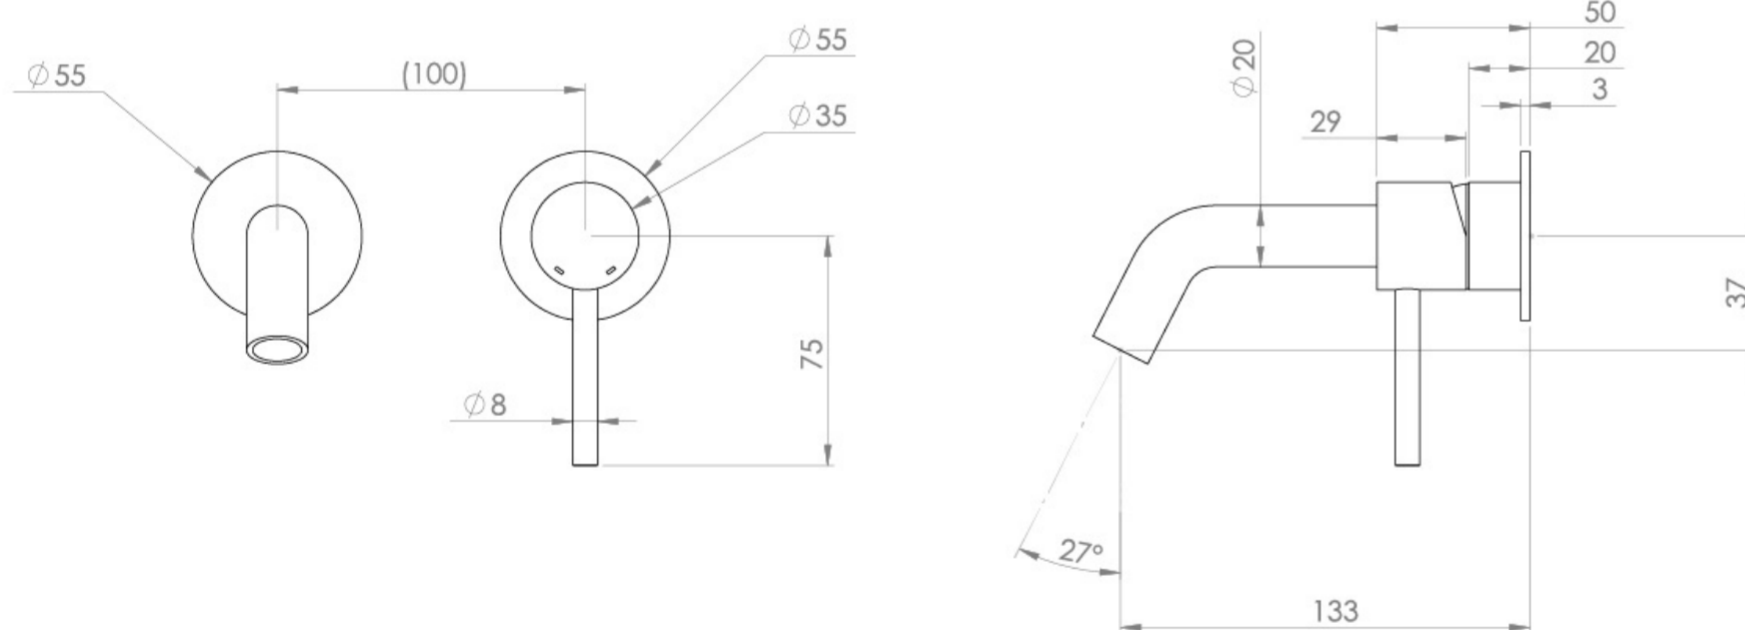

COS 2 PLATE WALL MOUNTED KIT - W/ SHORT SPOUT (130MM) W/ CLASSIC HANDLE - SATIN BLACK (PVD)

PRODUCT INFORMATION

Finish:	Satin Black (PVD)
Material	Brass
Waste	Not included, purchase separately
Guarantee	5 years
Spout Projection (mm)	133

Product Code: CO305S.SB

TECHNICAL DRAWING

Saneux reserves the right to alter the specifications and product range without prior notice. Dimensions are given as a guide only. Dimensions should not be used for surrounding furniture, fixtures and fittings until the product is on site.