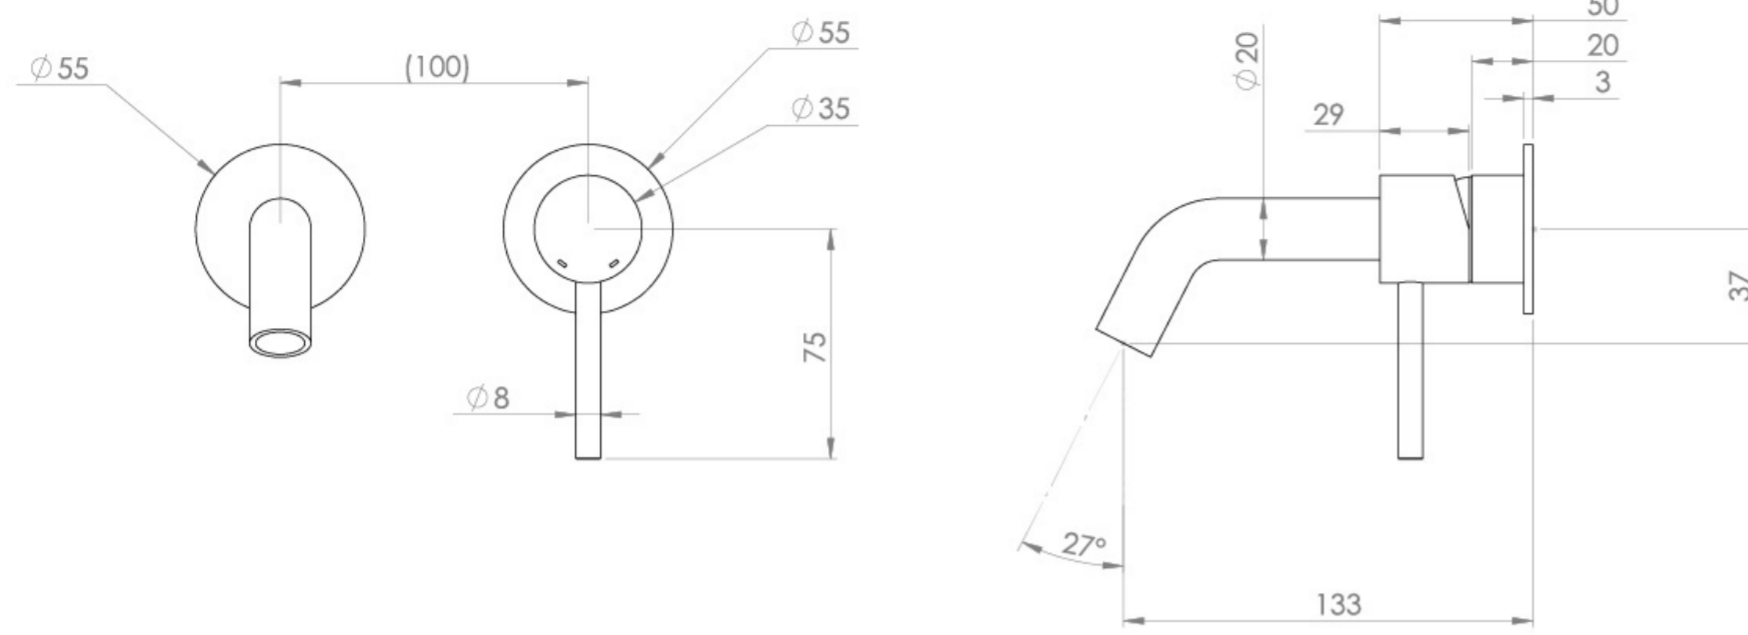

COS 2 PLATE WALL MOUNTED KIT - W/ SHORT SPOUT (130MM) W/ CLASSIC HANDLE - SATIN BLACK (PVD)

Product Code: CO305S.SB

PRODUCT INFORMATION

Height:	103mm
Width:	155mm
Depth:	143mm
Finish:	Satin Black (PVD)
Product Type:	Wall Mounted Basin Mixer Tap
Material	Brass
Waste	Not included, purchase separately
Guarantee	5 years
Spout Projection (mm)	133

The colored finishes utilize a PVD coating, ensuring superior quality and long-lasting durability.

This wall-mounted basin mixer is available with short, standard, and long spouts, and is designed for use with a basin that has a 0 tap hole or a sit-on basin.

Waste to be purchased separately.

TECHNICAL DRAWING

FLOW RATE

- 1 Bar - Flowrate: 3.9 l/min
- 2 Bar - Flowrate: 4.18 l/min
- 3 Bar - Flowrate: 4.18 l/min
- 5 Bar - Flowrate: 4.69 l/min

Saneux reserves the right to alter the specifications and product range without prior notice. Dimensions are given as a guide only. Dimensions should not be used for surrounding furniture, fixtures and fittings until the product is on site.

<https://saneux.com/products/cos-2-plate-wall-mounted-kit-w-short-spout-130mm-w-classic-handle-satin-black-pvd>