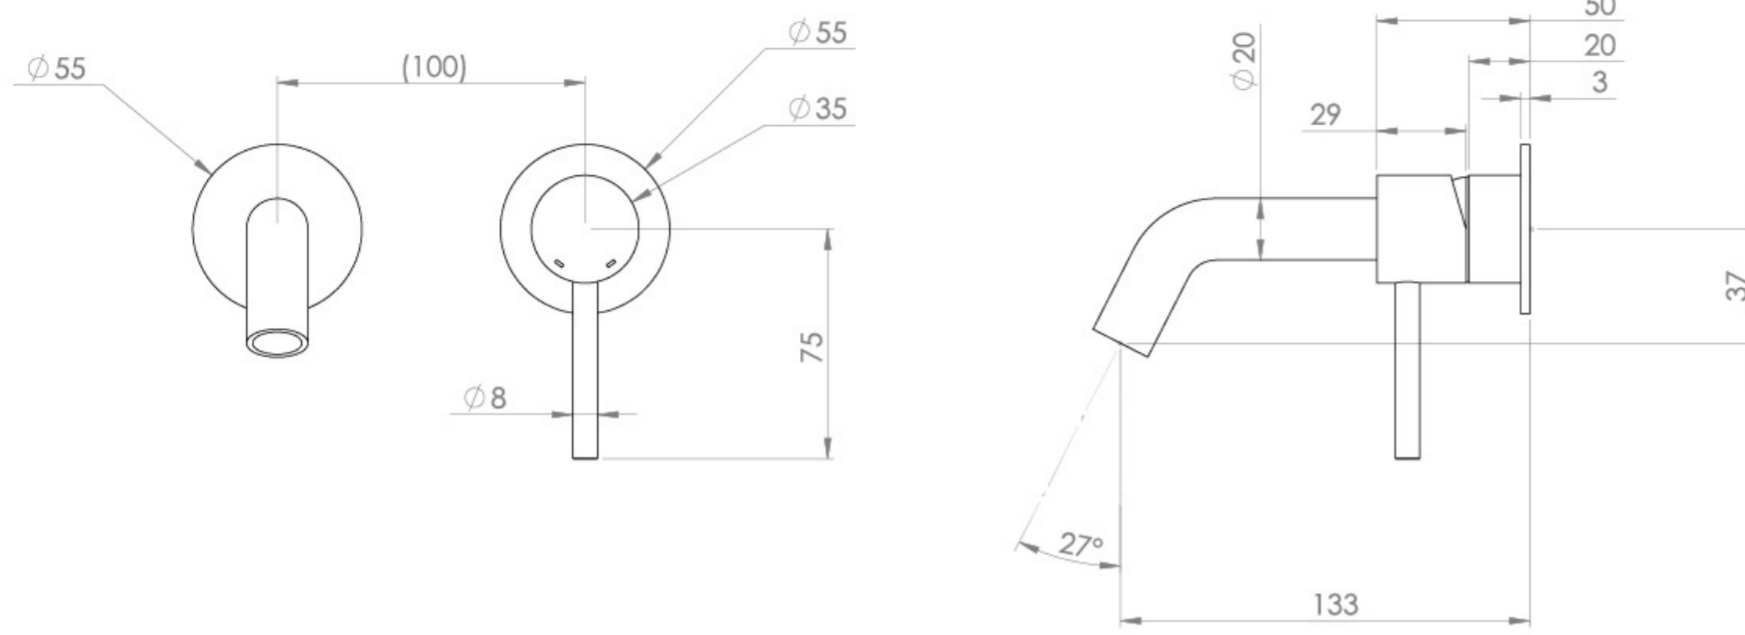

COS 2 PLATE WALL MOUNTED KIT - W/ SHORT SPOUT (130MM) W/ CLASSIC HANDLE - SATIN BLACK (PVD)

Product Code: CO305S.SB

PRODUCT INFORMATION

Height:	103mm
Width:	155mm
Depth:	143mm
Finish:	Satin Black (PVD)
Product Type:	Wall Mounted Basin Mixer Tap
Material	Brass
Waste	Not included, purchase separately
Guarantee	5 years
Spout Projection (mm)	133

The colored finishes utilize a PVD coating, ensuring superior quality and long-lasting durability.

This wall-mounted basin mixer is available with short, standard, and long spouts, and is designed for use with a basin that has a 0 tap hole or a sit-on basin.

Waste to be purchased separately.

TECHNICAL DRAWING

FLOW RATE

- 1 Bar - Flowrate: 3.9 l/min
- 2 Bar - Flowrate: 4.18 l/min
- 3 Bar - Flowrate: 4.18 l/min
- 5 Bar - Flowrate: 4.69 l/min

Saneux reserves the right to alter the specifications and product range without prior notice. Dimensions are given as a guide only. Dimensions should not be used for surrounding furniture, fixtures and fittings until the product is on site.

<https://saneux.com/products/cos-2-plate-wall-mounted-kit-w-short-spout-130mm-w-classic-handle-satin-black-pvd>