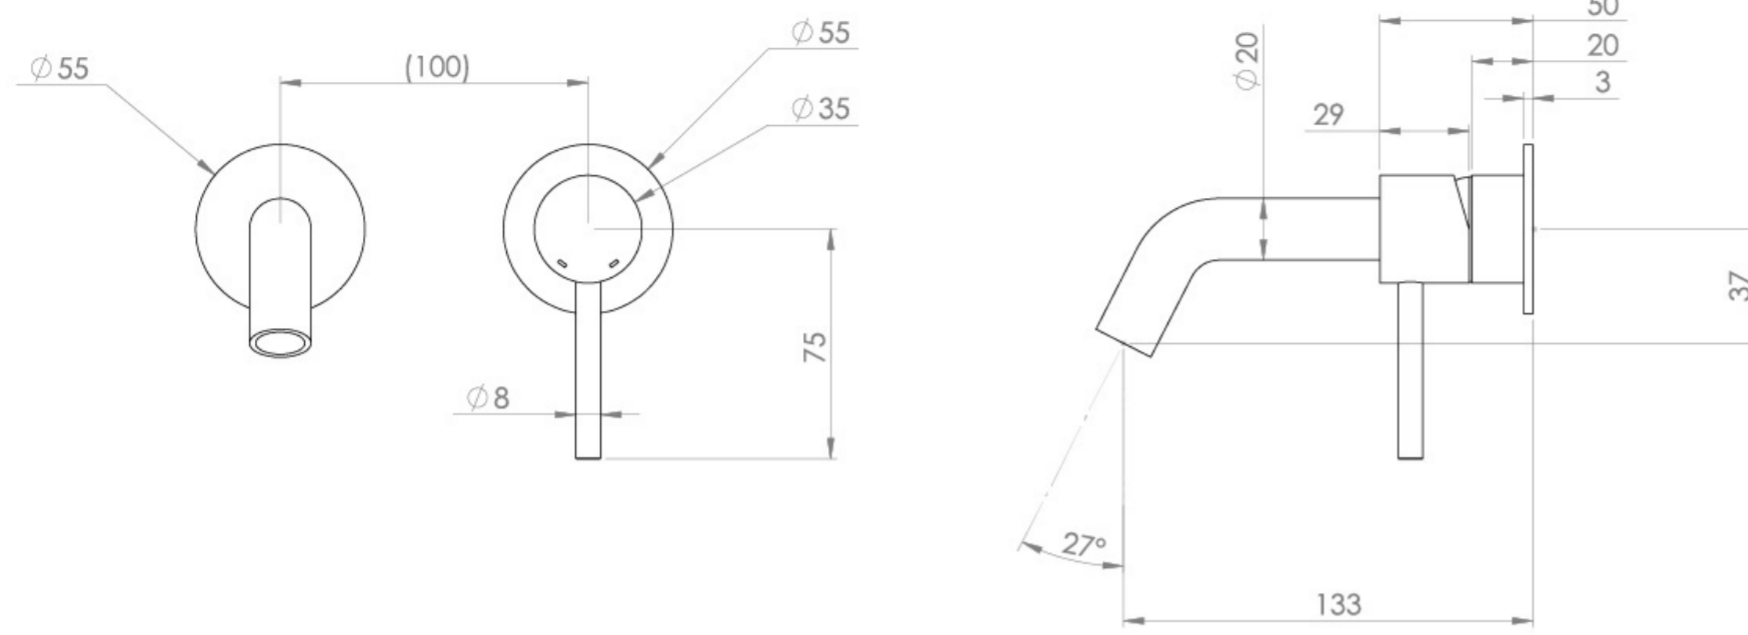

COS 2 PLATE WALL MOUNTED KIT - W/ SHORT SPOUT (130MM) W/ CLASSIC HANDLE - BRUSHED BRASS (PVD)

Product Code: CO305S.BB

PRODUCT INFORMATION

Height:	103mm
Width:	155mm
Depth:	143mm
Finish:	Brushed Brass (PVD)
Product Type:	Wall Mounted Basin Mixer Tap
Material	Brass
Waste	Not included, purchase separately
Guarantee	5 years
Spout Projection (mm)	133

The colored finishes utilize a PVD coating, ensuring superior quality and long-lasting durability.

This wall-mounted basin mixer is available with short, standard, and long spouts, and is designed for use with a basin that has a 0 tap hole or a sit-on basin.

Waste to be purchased separately.

TECHNICAL DRAWING

FLOW RATE

- 1 Bar - Flowrate: 3.9 l/min
- 2 Bar - Flowrate: 4.18 l/min
- 3 Bar - Flowrate: 4.18 l/min
- 5 Bar - Flowrate: 4.69 l/min

Saneux reserves the right to alter the specifications and product range without prior notice. Dimensions are given as a guide only. Dimensions should not be used for surrounding furniture, fixtures and fittings until the product is on site.