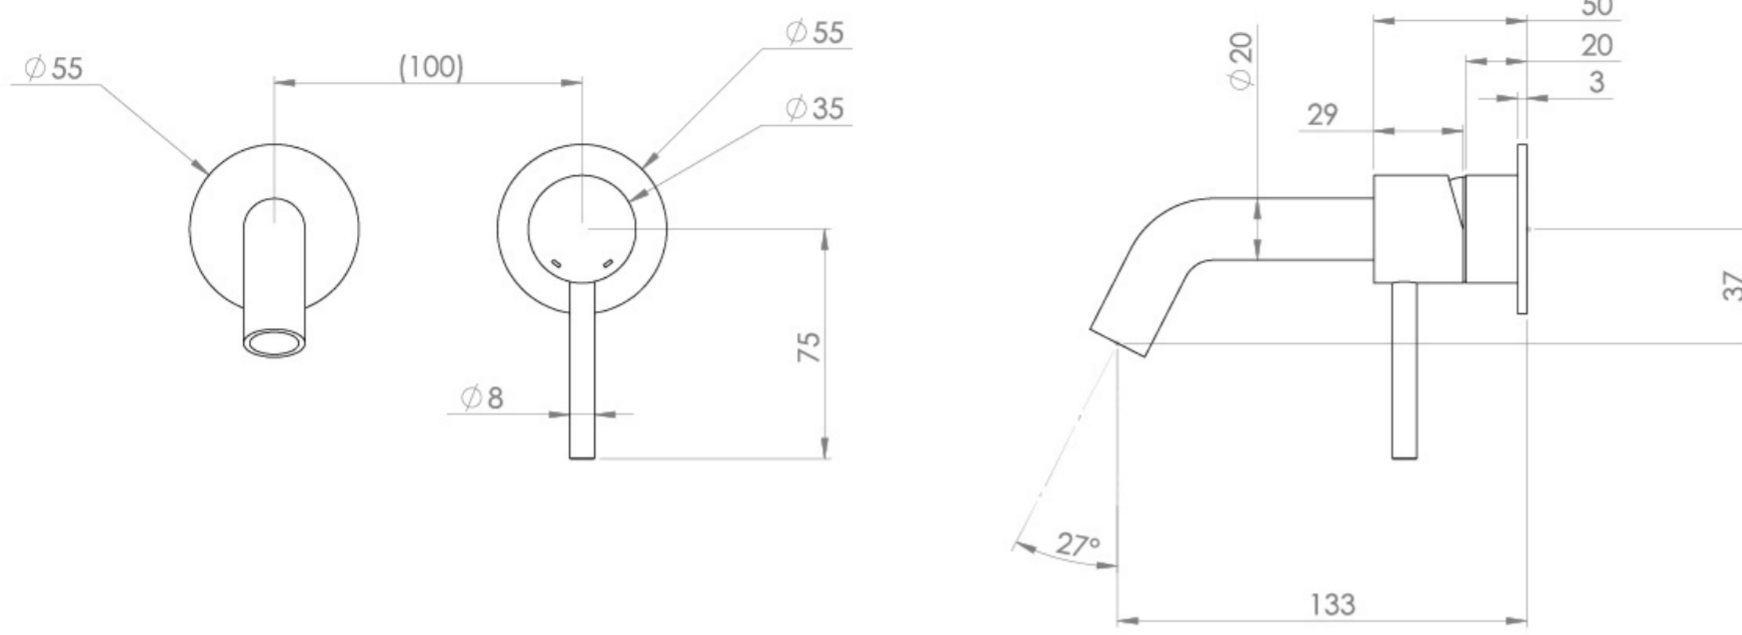

COS 2 PLATE WALL MOUNTED KIT - W/ SHORT SPOUT (130MM) W/ CLASSIC HANDLE - BRUSHED BRASS (PVD)

Product Code: CO305S.BB

PRODUCT INFORMATION

Height:	103mm
Width:	155mm
Depth:	143mm
Finish:	Brushed Brass (PVD)
Product Type:	Wall Mounted Basin Mixer Tap
Material	Brass
Waste	Not included, purchase separately
Guarantee	5 years
Spout Projection (mm)	133

The colored finishes utilize a PVD coating, ensuring superior quality and long-lasting durability.

This wall-mounted basin mixer is available with short, standard, and long spouts, and is designed for use with a basin that has a 0 tap hole or a sit-on basin.

Waste to be purchased separately.

TECHNICAL DRAWING

FLOW RATE

- 1 Bar - Flowrate: 3.9 l/min
- 2 Bar - Flowrate: 4.18 l/min
- 3 Bar - Flowrate: 4.18 l/min
- 5 Bar - Flowrate: 4.69 l/min

Saneux reserves the right to alter the specifications and product range without prior notice. Dimensions are given as a guide only. Dimensions should not be used for surrounding furniture, fixtures and fittings until the product is on site.