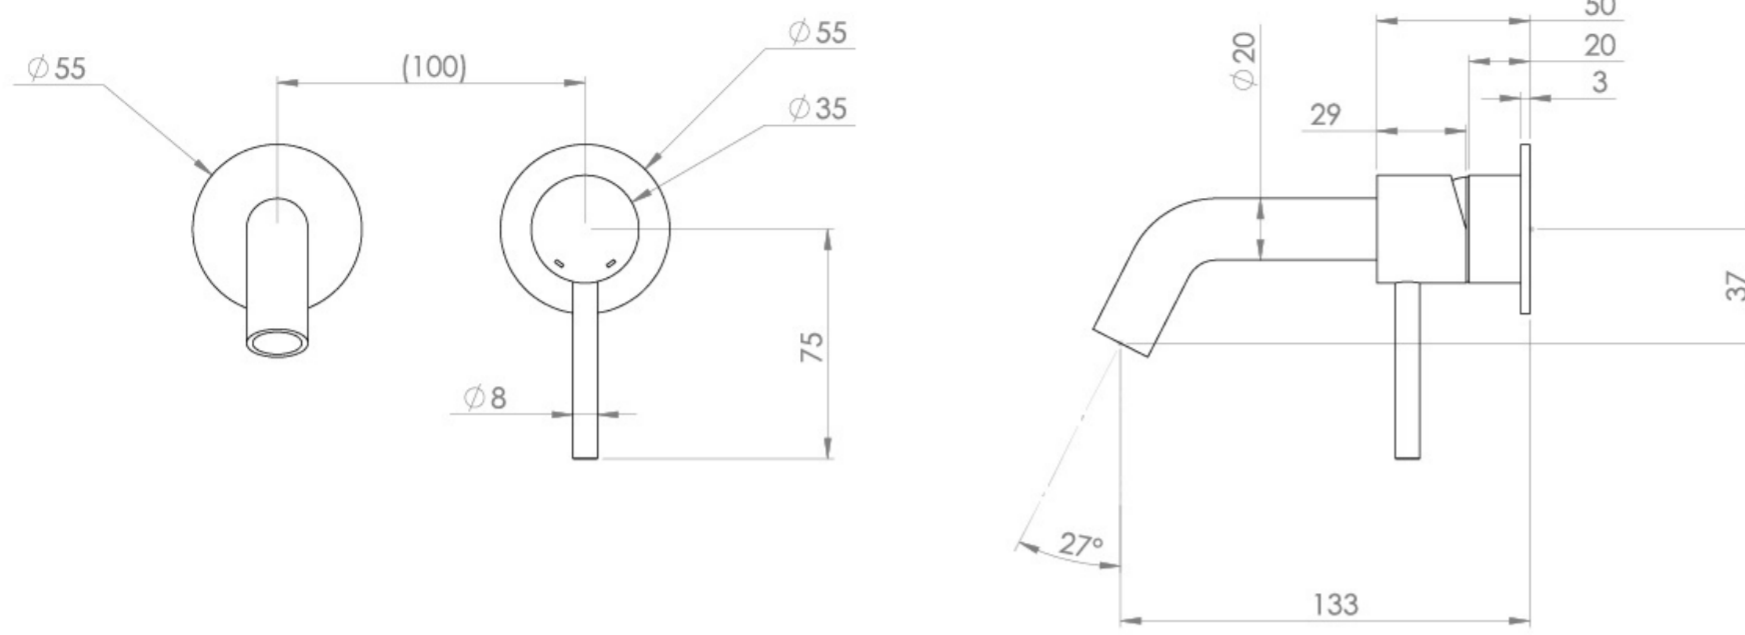

COS 2 PLATE WALL MOUNTED KIT - W/ SHORT SPOUT (130MM) W/ CLASSIC HANDLE - BRUSHED BRASS (PVD)

Product Code: CO305S.BB

PRODUCT INFORMATION

Height:	103mm
Width:	155mm
Depth:	143mm
Finish:	Brushed Brass (PVD)
Product Type:	Wall Mounted Basin Mixer Tap
Material	Brass
Waste	Not included, purchase separately
Guarantee	5 years
Spout Projection (mm)	133

The colored finishes utilize a PVD coating, ensuring superior quality and long-lasting durability.

This wall-mounted basin mixer is available with short, standard, and long spouts, and is designed for use with a basin that has a 0 tap hole or a sit-on basin.

Waste to be purchased separately.

TECHNICAL DRAWING

FLOW RATE

- 1 Bar - Flowrate: 3.9 l/min
- 2 Bar - Flowrate: 4.18 l/min
- 3 Bar - Flowrate: 4.18 l/min
- 5 Bar - Flowrate: 4.69 l/min

Saneux reserves the right to alter the specifications and product range without prior notice. Dimensions are given as a guide only. Dimensions should not be used for surrounding furniture, fixtures and fittings until the product is on site.