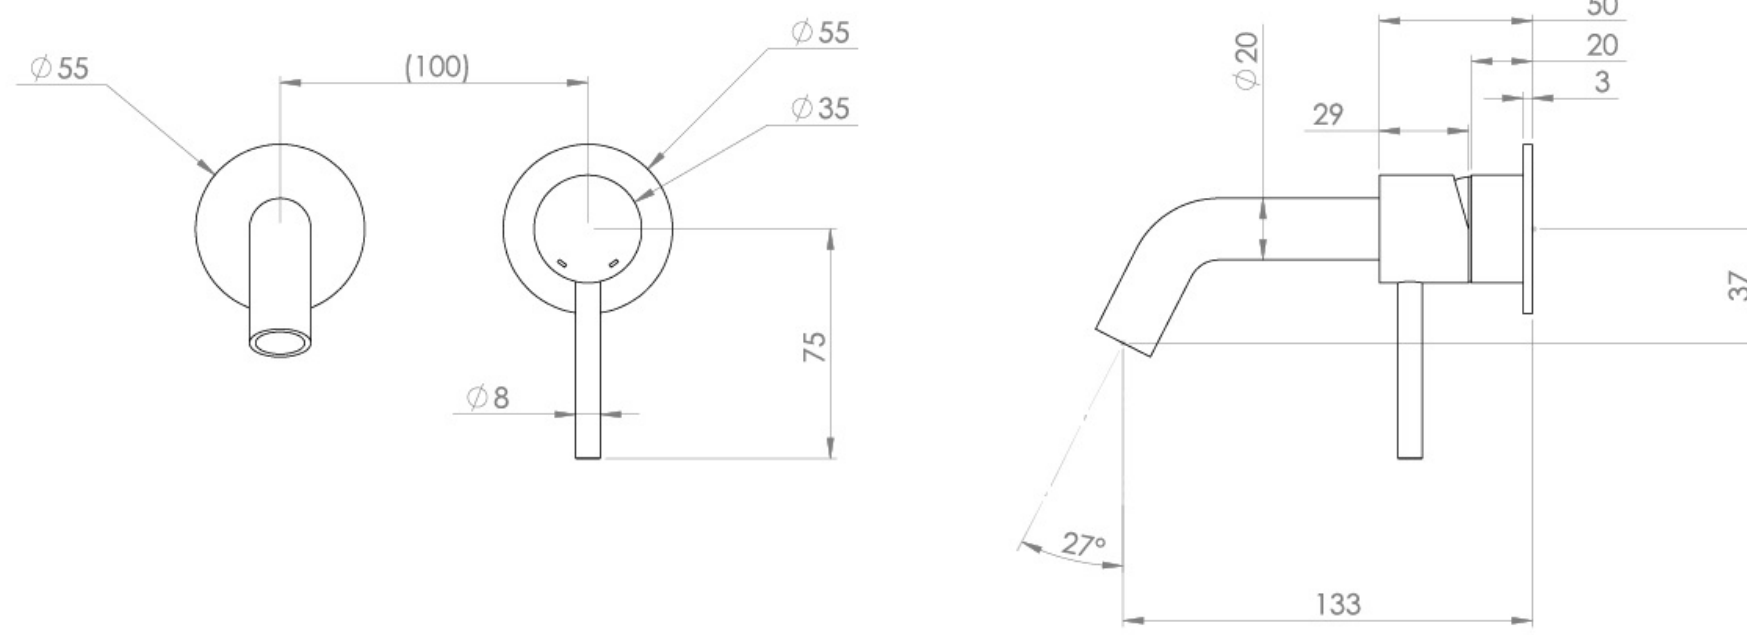

# COS 2 PLATE WALL MOUNTED KIT - W/ SHORT SPOUT (130MM) W/ CLASSIC HANDLE - CHROME

**Product Code:** CO305S

## PRODUCT INFORMATION

<b>Height:</b>	103mm
<b>Width:</b>	155mm
<b>Depth:</b>	143mm
<b>Finish:</b>	Chrome
<b>Product Type:</b>	Wall Mounted Basin Mixer Tap
<b>Material</b>	Brass
<b>Waste</b>	Not included, purchase separately
<b>Guarantee</b>	5 years
<b>Spout Projection (mm)</b>	133

The colored finishes utilize a PVD coating, ensuring superior quality and long-lasting durability.

This wall-mounted basin mixer is available with short, standard, and long spouts, and is designed for use with a basin that has a 0 tap hole or a sit-on basin.

# FLOW RATE

- 1 Bar - Flowrate: 3.9 l/min
- 2 Bar - Flowrate: 4.18 l/min
- 3 Bar - Flowrate: 4.18 l/min
- 5 Bar - Flowrate: 4.69 l/min

Saneux reserves the right to alter the specifications and product range without prior notice. Dimensions are given as a guide only. Dimensions should not be used for surrounding furniture, fixtures and fittings until the product is on site.