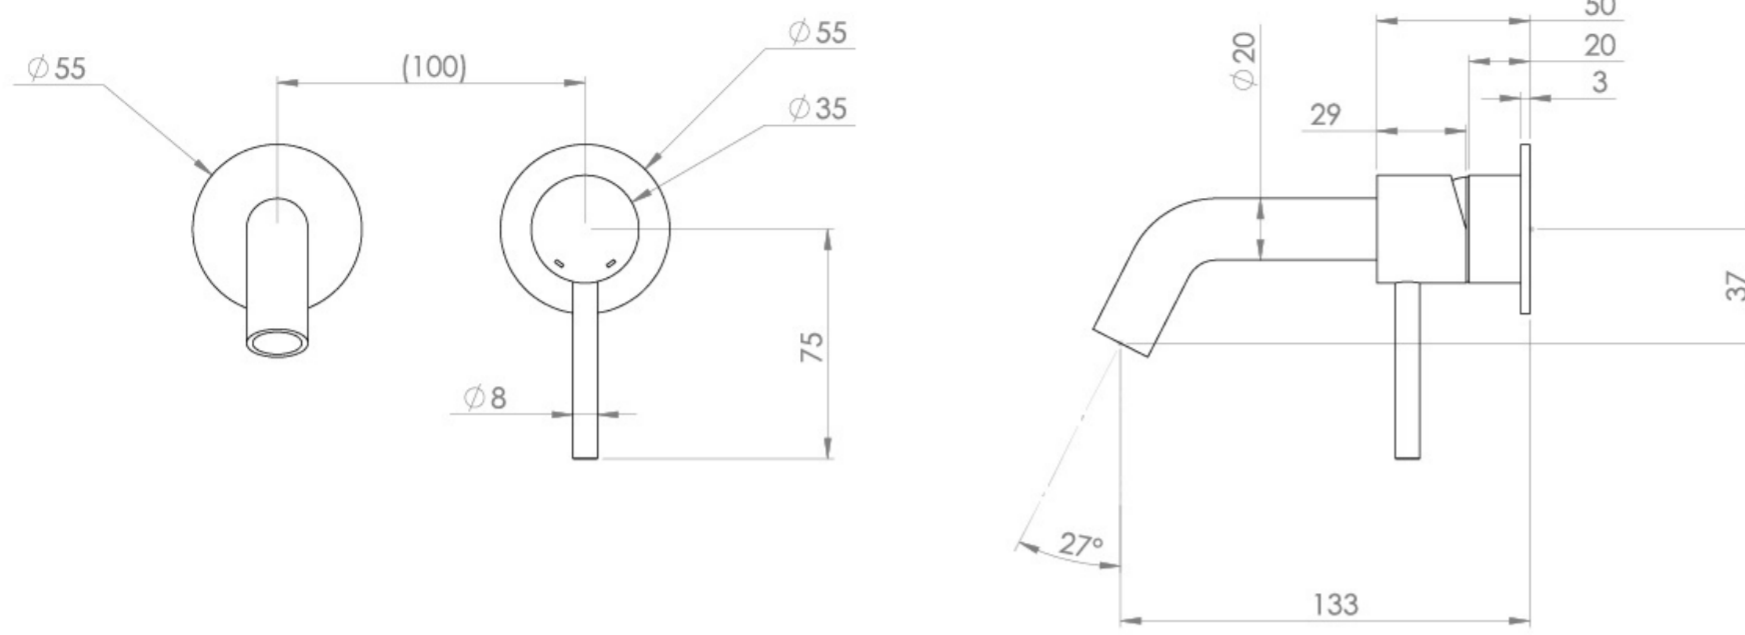

COS 2 PLATE WALL MOUNTED KIT - W/ SHORT SPOUT (130MM) W/ CLASSIC HANDLE - CHROME

Product Code: CO305S

PRODUCT INFORMATION

Height:	103mm
Width:	155mm
Depth:	143mm
Finish:	Chrome
Product Type:	Wall Mounted Basin Mixer Tap
Material	Brass
Waste	Not included, purchase separately
Guarantee	5 years
Spout Projection (mm)	133

The colored finishes utilize a PVD coating, ensuring superior quality and long-lasting durability.

This wall-mounted basin mixer is available with short, standard, and long spouts, and is designed for use with a basin that has a 0 tap hole or a sit-on basin.

Waste to be purchased separately.

TECHNICAL DRAWING

FLOW RATE

- 1 Bar - Flowrate: 3.9 l/min
- 2 Bar - Flowrate: 4.18 l/min
- 3 Bar - Flowrate: 4.18 l/min
- 5 Bar - Flowrate: 4.69 l/min

Saneux reserves the right to alter the specifications and product range without prior notice. Dimensions are given as a guide only. Dimensions should not be used for surrounding furniture, fixtures and fittings until the product is on site.

<https://saneux.com/products/cos-2-plate-wall-mounted-kit-w-short-spout-130mm-w-classic-handle-chrome>