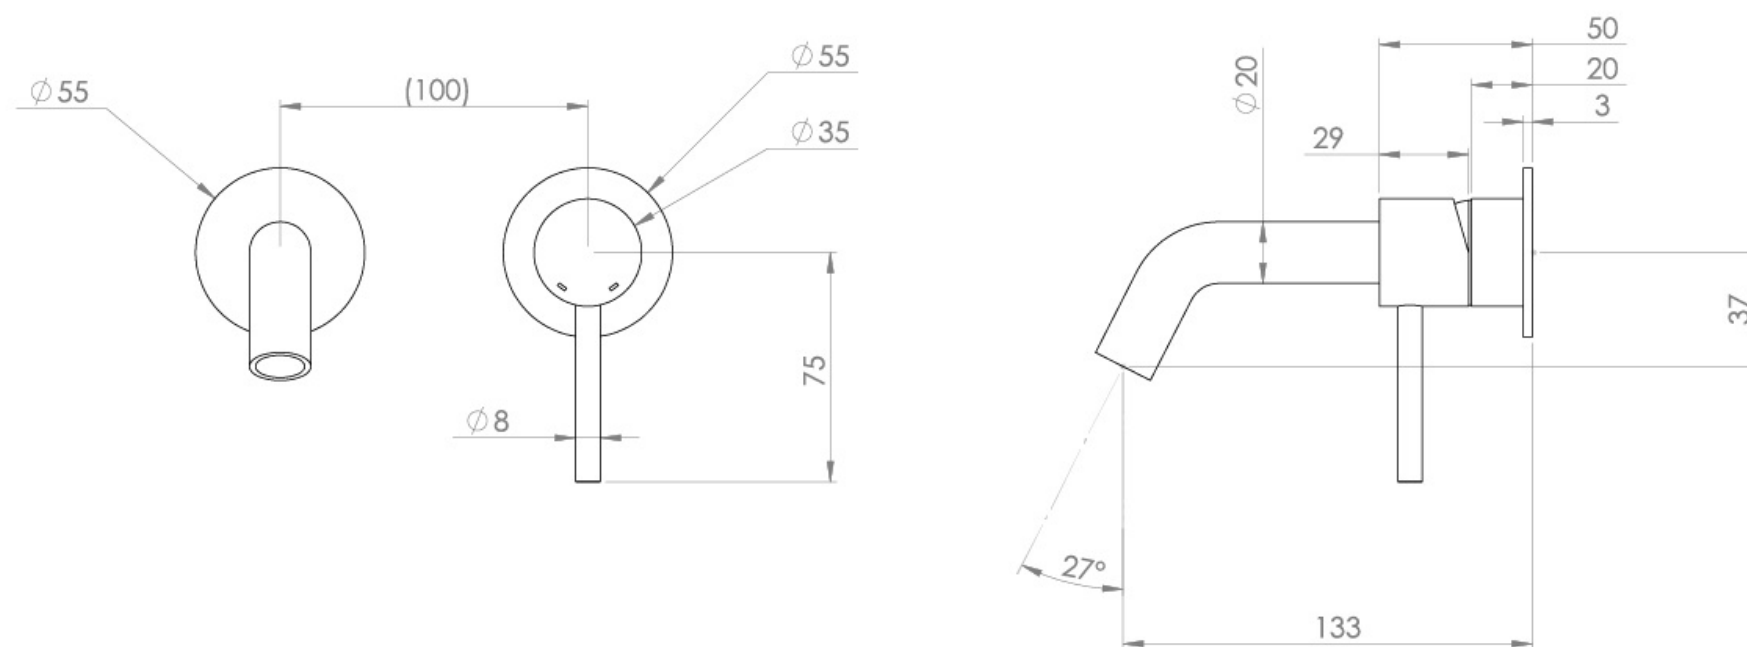

# COS 2 PLATE WALL MOUNTED KIT - W/ SHORT SPOUT (130MM) W/ CLASSIC HANDLE - CHROME

## PRODUCT INFORMATION

<b>Finish:</b>	Chrome
<b>Material</b>	Brass
<b>Waste</b>	Not included, purchase separately
<b>Guarantee</b>	5 years
<b>Spout Projection (mm)</b>	133

**Product Code:** CO3055

## TECHNICAL DRAWING

Saneux reserves the right to alter the specifications and product range without prior notice. Dimensions are given as a guide only. Dimensions should not be used for surrounding furniture, fixtures and fittings until the product is on site.