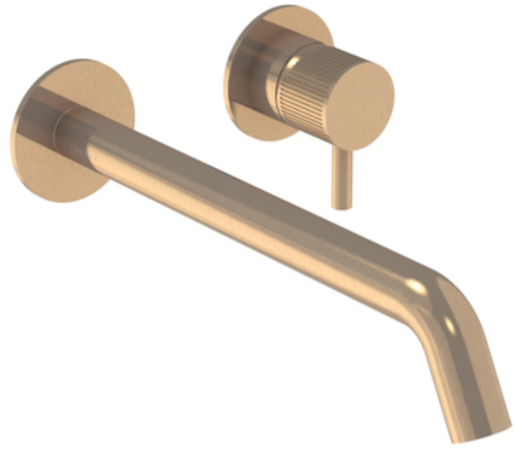

COS 2 PLATE WALL MOUNTED KIT - W/ LONG SPOUT (220MM) W/ FLUTED HANDLE - BRUSHED BRONZE (PVD)

Product Code: CO305L.FBR

PRODUCT INFORMATION

Height:	103mm
Width:	155mm
Depth:	233mm
Finish:	Brushed Bronze (PVD)
Product Type:	Wall Mounted Basin Mixer Tap
Material	Brass
Waste	Not included, purchase separately
Guarantee	5 years
Spout Projection (mm)	223

DESCRIPTION

The new Cos basin mixer collection showcases a sleek, streamlined body with an intricately designed spout. It offers three distinct handle options—Classic, Knurled, and Fluted—each available in five stunning finishes: Chrome, Brushed Brass, Brushed Bronze, Brushed Nickel, and Satin Black.

The colored finishes utilize a PVD coating, ensuring superior quality and long-lasting durability.

This wall-mounted basin mixer is available with short, standard, and long spouts, and is designed for use with a basin that has a 0 tap hole or a sit-on basin.

<https://saneux.com/products/cos-2-plate-wall-mounted-kit-w-long-spout-220mm-w-fluted-handle-brushed-bronze-pvd>