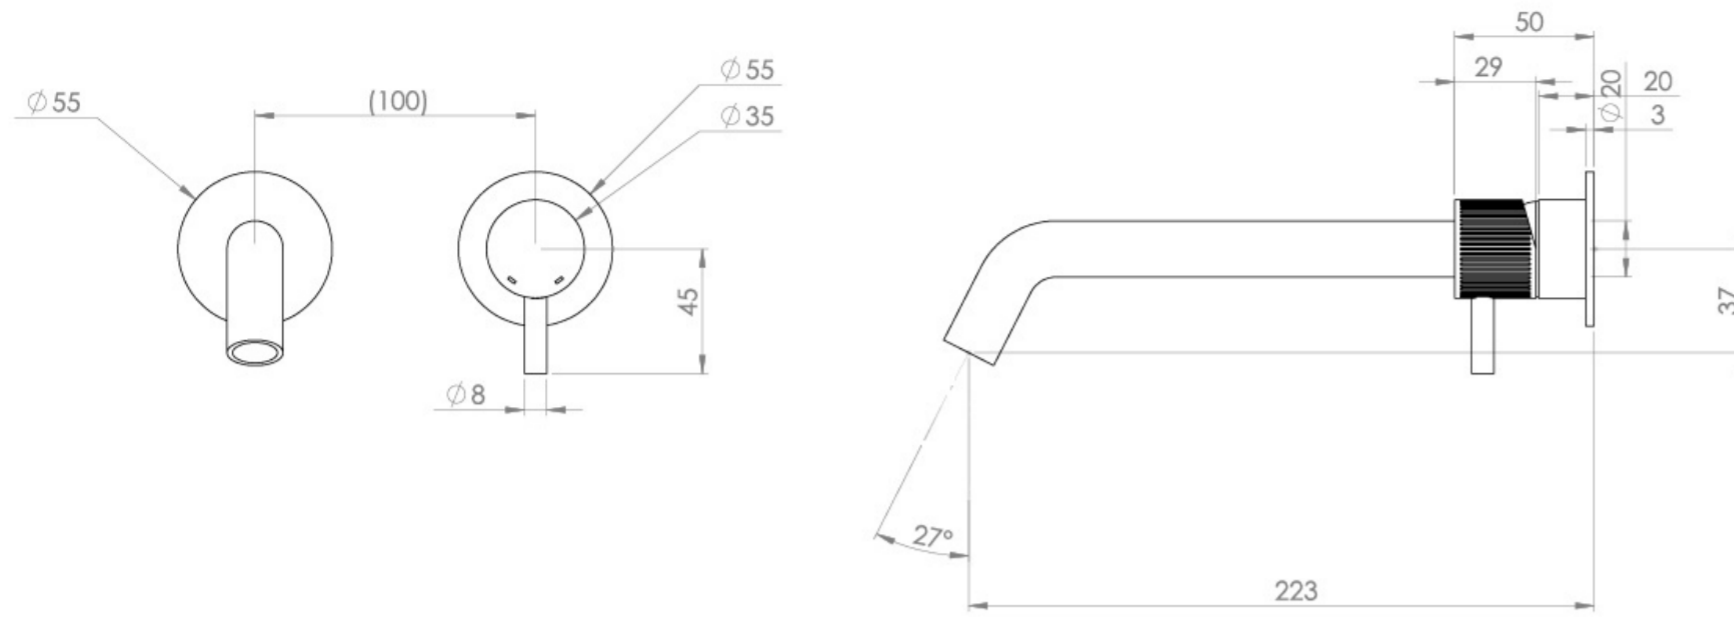

## PRODUCT INFORMATION

<b>Height:</b>	103mm
<b>Width:</b>	155mm
<b>Depth:</b>	233mm
<b>Finish:</b>	Brushed Bronze (PVD)
<b>Product Type:</b>	Wall Mounted Basin Mixer Tap
<b>Material</b>	Brass
<b>Waste</b>	Not included, purchase separately
<b>Guarantee</b>	5 years
<b>Spout Projection (mm)</b>	223

# FLOW RATE

- 1 Bar - Flowrate: 3.9 l/min
- 2 Bar - Flowrate: 4.18 l/min
- 3 Bar - Flowrate: 4.18 l/min
- 5 Bar - Flowrate: 4.69 l/min

Saneux reserves the right to alter the specifications and product range without prior notice. Dimensions are given as a guide only. Dimensions should not be used for surrounding furniture, fixtures and fittings until the product is on site.