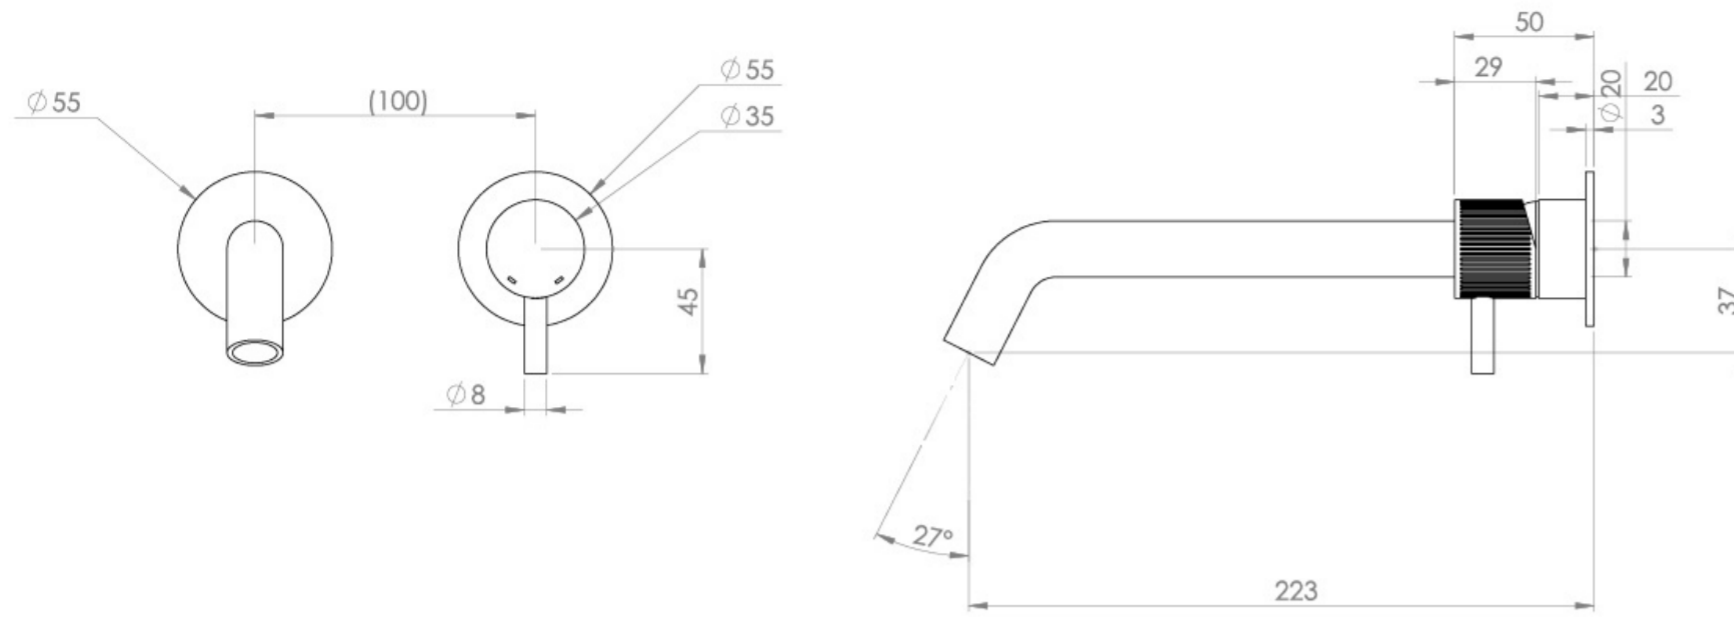

COS 2 PLATE WALL MOUNTED KIT - W/ LONG SPOUT (220MM) W/ FLUTED HANDLE - BRUSHED BRONZE (PVD)

Product Code: CO305L.FBR

PRODUCT INFORMATION

| | |
|------------------------------|-----------------------------------|
| Height: | 103mm |
| Width: | 155mm |
| Depth: | 233mm |
| Finish: | Brushed Bronze (PVD) |
| Product Type: | Wall Mounted Basin Mixer Tap |
| Material | Brass |
| Waste | Not included, purchase separately |
| Guarantee | 5 years |
| Spout Projection (mm) | 223 |

The colored finishes utilize a PVD coating, ensuring superior quality and long-lasting durability.

This wall-mounted basin mixer is available with short, standard, and long spouts, and is designed for use with a basin that has a 0 tap hole or a sit-on basin.

Waste to be purchased separately.

TECHNICAL DRAWING

FLOW RATE

- 1 Bar - Flowrate: 3.9 l/min
- 2 Bar - Flowrate: 4.18 l/min
- 3 Bar - Flowrate: 4.18 l/min
- 5 Bar - Flowrate: 4.69 l/min

Saneux reserves the right to alter the specifications and product range without prior notice. Dimensions are given as a guide only. Dimensions should not be used for surrounding furniture, fixtures and fittings until the product is on site.