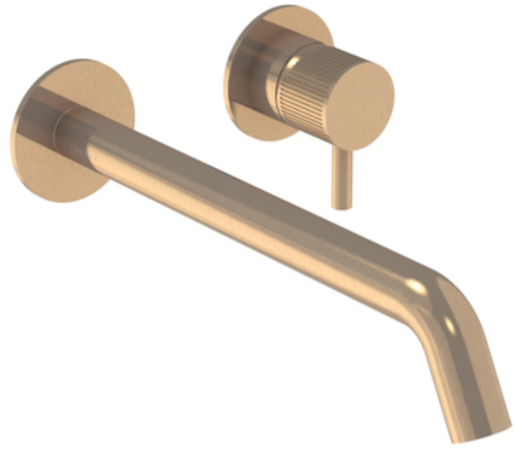

# COS 2 PLATE WALL MOUNTED KIT - W/ LONG SPOUT (220MM) W/ FLUTED HANDLE - BRUSHED BRONZE (PVD)

**Product Code:** CO305L.FBR

## PRODUCT INFORMATION

<b>Height:</b>	103mm
<b>Width:</b>	155mm
<b>Depth:</b>	233mm
<b>Finish:</b>	Brushed Bronze (PVD)
<b>Product Type:</b>	Wall Mounted Basin Mixer Tap
<b>Material</b>	Brass
<b>Waste</b>	Not included, purchase separately
<b>Guarantee</b>	5 years
<b>Spout Projection (mm)</b>	223

## DESCRIPTION

The new Cos basin mixer collection showcases a sleek, streamlined body with an intricately designed spout. It offers three distinct handle options—Classic, Knurled, and Fluted—each available in five stunning finishes: Chrome, Brushed Brass, Brushed Bronze, Brushed Nickel, and Satin Black.

The colored finishes utilize a PVD coating, ensuring superior quality and long-lasting durability.

This wall-mounted basin mixer is available with short, standard, and long spouts, and is designed for use with a basin that has a 0 tap hole or a sit-on basin.