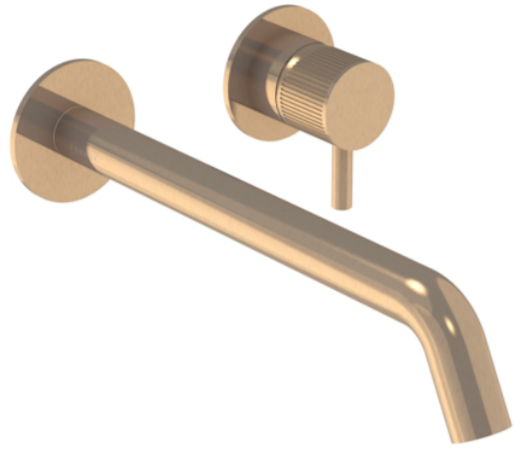

COS 2 PLATE WALL MOUNTED KIT - W/ LONG SPOUT (220MM) W/ FLUTED HANDLE - BRUSHED BRONZE (PVD)

Product Code: CO305L.FBR

PRODUCT INFORMATION

| | |
|------------------------------|-----------------------------------|
| Height: | 103mm |
| Width: | 155mm |
| Depth: | 233mm |
| Finish: | Brushed Bronze (PVD) |
| Product Type: | Wall Mounted Basin Mixer Tap |
| Material | Brass |
| Waste | Not included, purchase separately |
| Guarantee | 5 years |
| Spout Projection (mm) | 223 |

DESCRIPTION

The new Cos basin mixer collection showcases a sleek, streamlined body with an intricately designed spout. It offers three distinct handle options—Classic, Knurled, and Fluted—each available in five stunning finishes: Chrome, Brushed Brass, Brushed Bronze, Brushed Nickel, and Satin Black.

The colored finishes utilize a PVD coating, ensuring superior quality and long-lasting durability.

This wall-mounted basin mixer is available with short, standard, and long spouts, and is designed for use with a basin that has a 0 tap hole or a sit-on basin.

<https://saneux.com/products/cos-2-plate-wall-mounted-kit-w-long-spout-220mm-w-fluted-handle-brushed-bronze-pvd>