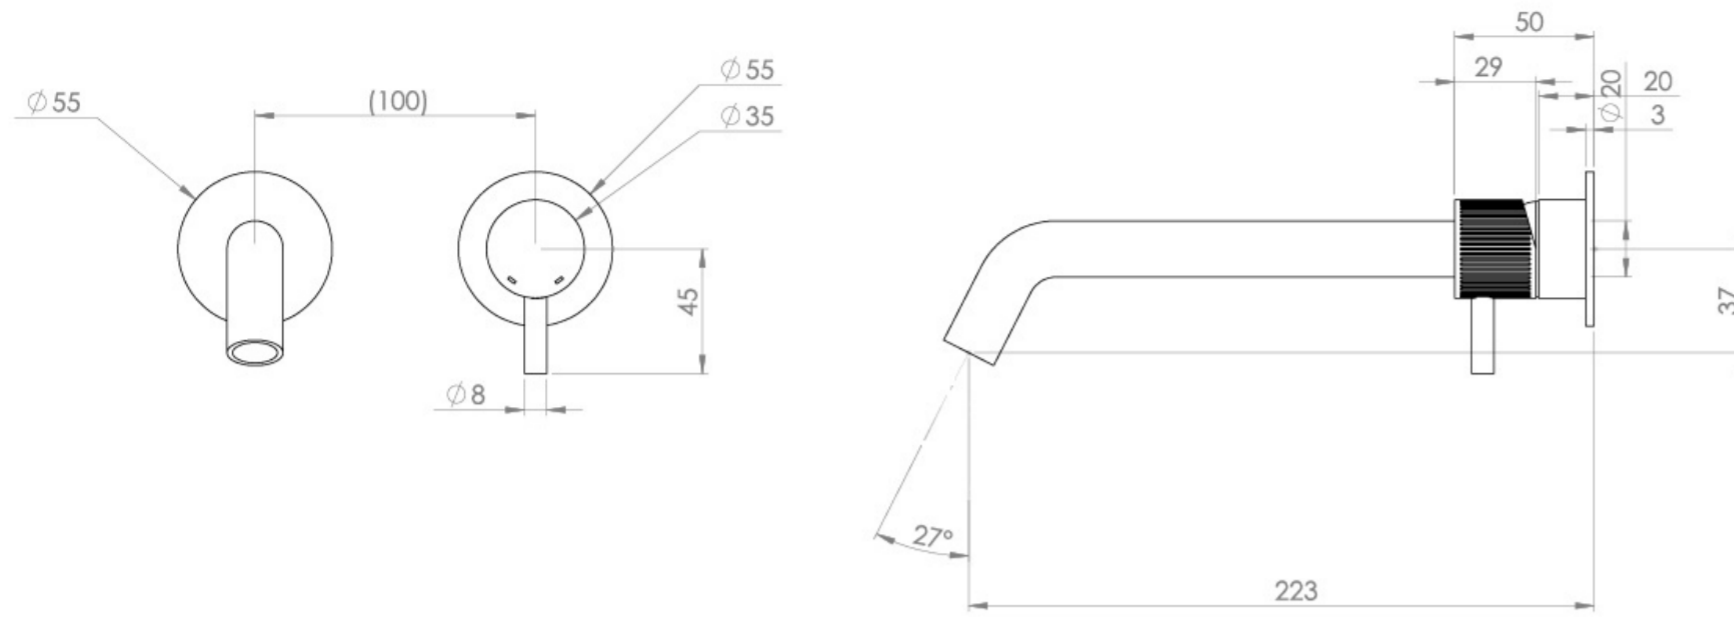

COS 2 PLATE WALL MOUNTED KIT - W/ LONG SPOUT (220MM) W/ FLUTED HANDLE - BRUSHED BRONZE (PVD)

Product Code: CO305L.FBR

PRODUCT INFORMATION

Height:	103mm
Width:	155mm
Depth:	233mm
Finish:	Brushed Bronze (PVD)
Product Type:	Wall Mounted Basin Mixer Tap
Material	Brass
Waste	Not included, purchase separately
Guarantee	5 years
Spout Projection (mm)	223

The colored finishes utilize a PVD coating, ensuring superior quality and long-lasting durability.

This wall-mounted basin mixer is available with short, standard, and long spouts, and is designed for use with a basin that has a 0 tap hole or a sit-on basin.

Waste to be purchased separately.

TECHNICAL DRAWING

FLOW RATE

- 1 Bar - Flowrate: 3.9 l/min
- 2 Bar - Flowrate: 4.18 l/min
- 3 Bar - Flowrate: 4.18 l/min
- 5 Bar - Flowrate: 4.69 l/min

Saneux reserves the right to alter the specifications and product range without prior notice. Dimensions are given as a guide only. Dimensions should not be used for surrounding furniture, fixtures and fittings until the product is on site.