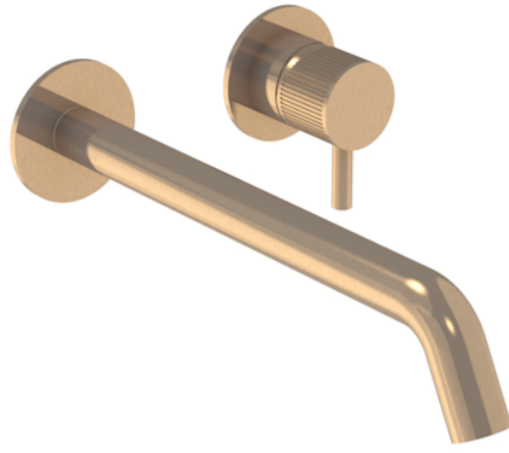

COS 2 PLATE WALL MOUNTED KIT - W/ LONG SPOUT (220MM) W/ FLUTED HANDLE - BRUSHED BRONZE (PVD)

Product Code: CO305L.FBR

PRODUCT INFORMATION

Height:	103mm
Width:	155mm
Depth:	233mm
Finish:	Brushed Bronze (PVD)
Product Type:	Wall Mounted Basin Mixer Tap
Material	Brass
Waste	Not included, purchase separately
Guarantee	5 years
Spout Projection (mm)	223

DESCRIPTION

The new Cos basin mixer collection showcases a sleek, streamlined body with an intricately designed spout. It offers three distinct handle options—Classic, Knurled, and Fluted—each available in five stunning finishes: Chrome, Brushed Brass, Brushed Bronze, Brushed Nickel, and Satin Black.

The colored finishes utilize a PVD coating, ensuring superior quality and long-lasting durability.

This wall-mounted basin mixer is available with short, standard, and long spouts, and is designed for use with a basin that has a 0 tap hole or a sit-on basin.

<https://saneux.com/products/cos-2-plate-wall-mounted-kit-w-long-spout-220mm-w-fluted-handle-brushed-bronze-pvd>