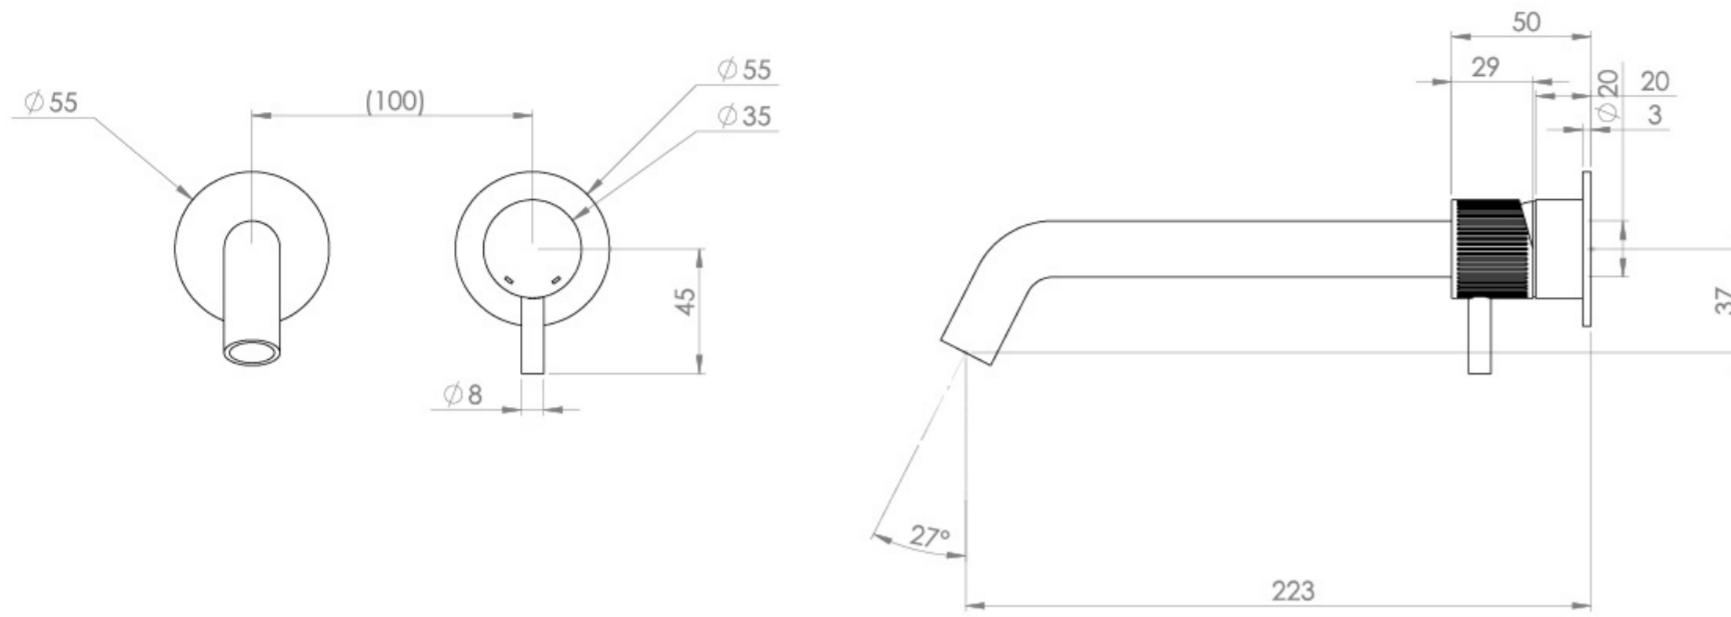

COS 2 PLATE WALL MOUNTED KIT - W/ LONG SPOUT (220MM) W/ FLUTED HANDLE - BRUSHED BRONZE (PVD)

Product Code: CO305L.FBR

PRODUCT INFORMATION

Height:	103mm
Width:	155mm
Depth:	233mm
Finish:	Brushed Bronze (PVD)
Product Type:	Wall Mounted Basin Mixer Tap
Material	Brass
Waste	Not included, purchase separately
Guarantee	5 years
Spout Projection (mm)	223

The colored finishes utilize a PVD coating, ensuring superior quality and long-lasting durability.

This wall-mounted basin mixer is available with short, standard, and long spouts, and is designed for use with a basin that has a 0 tap hole or a sit-on basin.

Waste to be purchased separately.

TECHNICAL DRAWING

FLOW RATE

- 1 Bar - Flowrate: 3.9 l/min
- 2 Bar - Flowrate: 4.18 l/min
- 3 Bar - Flowrate: 4.18 l/min
- 5 Bar - Flowrate: 4.69 l/min

Saneux reserves the right to alter the specifications and product range without prior notice. Dimensions are given as a guide only. Dimensions should not be used for surrounding furniture, fixtures and fittings until the product is on site.