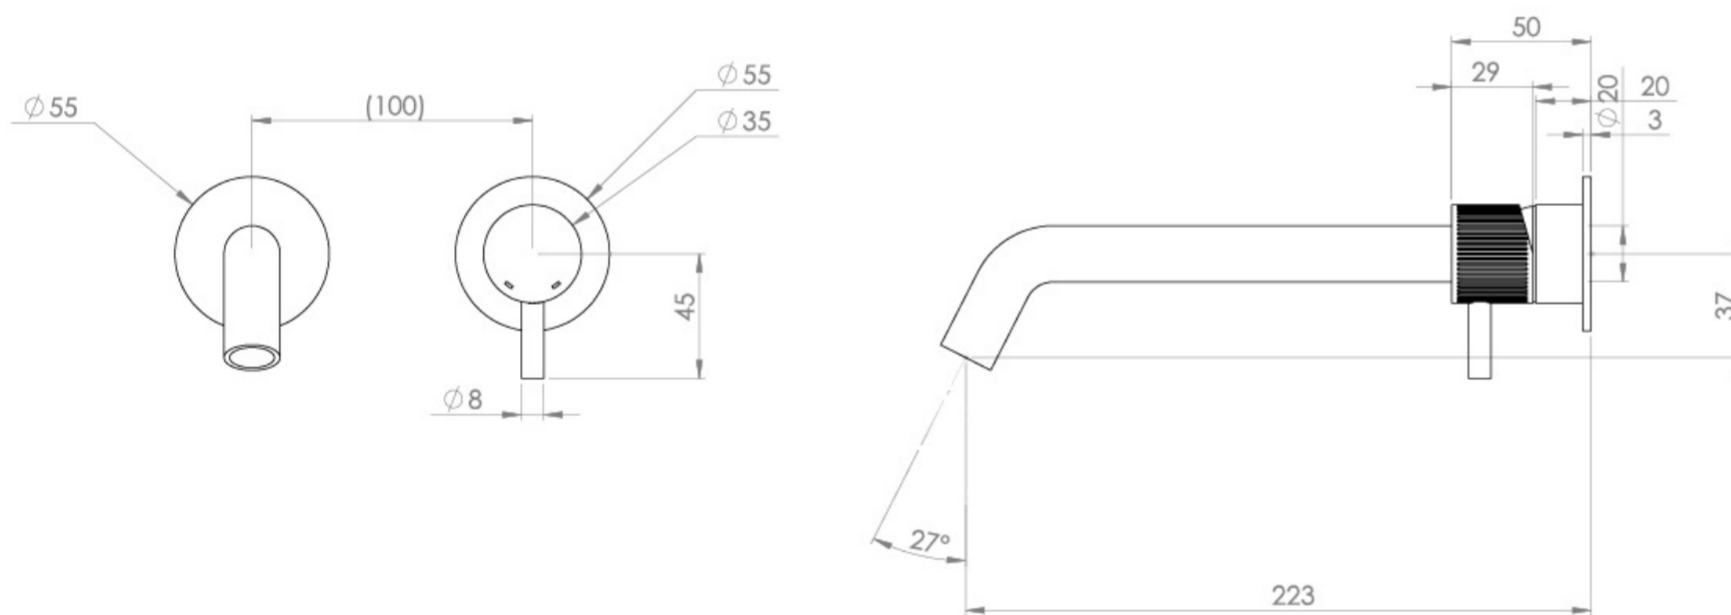

COS 2 PLATE WALL MOUNTED KIT - W/ LONG SPOUT (220MM) W/ FLUTED HANDLE - SATIN BLACK (PVD)

PRODUCT INFORMATION

Finish:	Satin Black (PVD)
Material	Brass
Waste	Not included, purchase separately
Guarantee	5 years
Spout Projection (mm)	223

Product Code: CO305L.FSB

TECHNICAL DRAWING

Saneux reserves the right to alter the specifications and product range without prior notice. Dimensions are given as a guide only. Dimensions should not be used for surrounding furniture, fixtures and fittings until the product is on site.