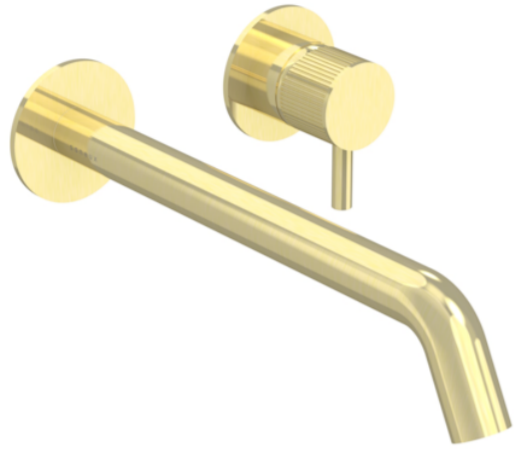

COS 2 PLATE WALL MOUNTED KIT - W/ LONG SPOUT (220MM) W/ FLUTED HANDLE - BRUSHED BRASS (PVD)

Product Code: CO305L.FBB

PRODUCT INFORMATION

Height:	103mm
Width:	155mm
Depth:	233mm
Finish:	Brushed Brass (PVD)
Product Type:	Wall Mounted Basin Mixer Tap
Material	Brass
Waste	Not included, purchase separately
Guarantee	5 years
Spout Projection (mm)	223

DESCRIPTION

The new Cos basin mixer collection showcases a sleek, streamlined body with an intricately designed spout. It offers three distinct handle options—Classic, Knurled, and Fluted—each available in five stunning finishes: Chrome, Brushed Brass, Brushed Bronze, Brushed Nickel, and Satin Black.

The colored finishes utilize a PVD coating, ensuring superior quality and long-lasting durability.

This wall-mounted basin mixer is available with short, standard, and long spouts, and is designed for use with a basin that has a 0 tap hole or a sit-on basin.

<https://saneux.com/products/cos-2-plate-wall-mounted-kit-w-long-spout-220mm-w-fluted-handle-brushed-brass-pvd>