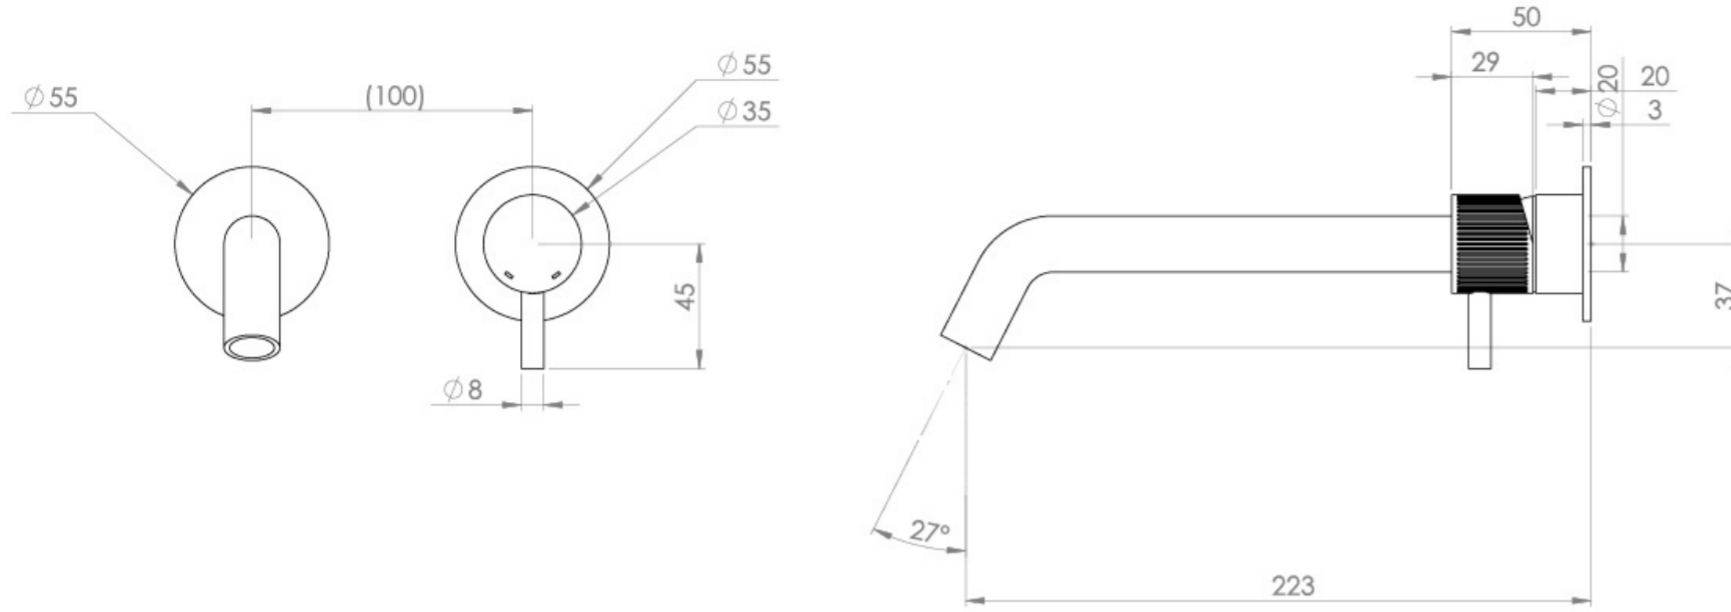

COS 2 PLATE WALL MOUNTED KIT - W/ LONG SPOUT (220MM) W/ FLUTED HANDLE - BRUSHED BRASS (PVD)

Product Code: CO305L.FBB

PRODUCT INFORMATION

Height:	103mm
Width:	155mm
Depth:	233mm
Finish:	Brushed Brass (PVD)
Product Type:	Wall Mounted Basin Mixer Tap
Material	Brass
Waste	Not included, purchase separately
Guarantee	5 years
Spout Projection (mm)	223

The colored finishes utilize a PVD coating, ensuring superior quality and long-lasting durability.

This wall-mounted basin mixer is available with short, standard, and long spouts, and is designed for use with a basin that has a 0 tap hole or a sit-on basin.

Waste to be purchased separately.

TECHNICAL DRAWING

FLOW RATE

- 1 Bar - Flowrate: 3.9 l/min
- 2 Bar - Flowrate: 4.18 l/min
- 3 Bar - Flowrate: 4.18 l/min
- 5 Bar - Flowrate: 4.69 l/min

Saneux reserves the right to alter the specifications and product range without prior notice. Dimensions are given as a guide only. Dimensions should not be used for surrounding furniture, fixtures and fittings until the product is on site.