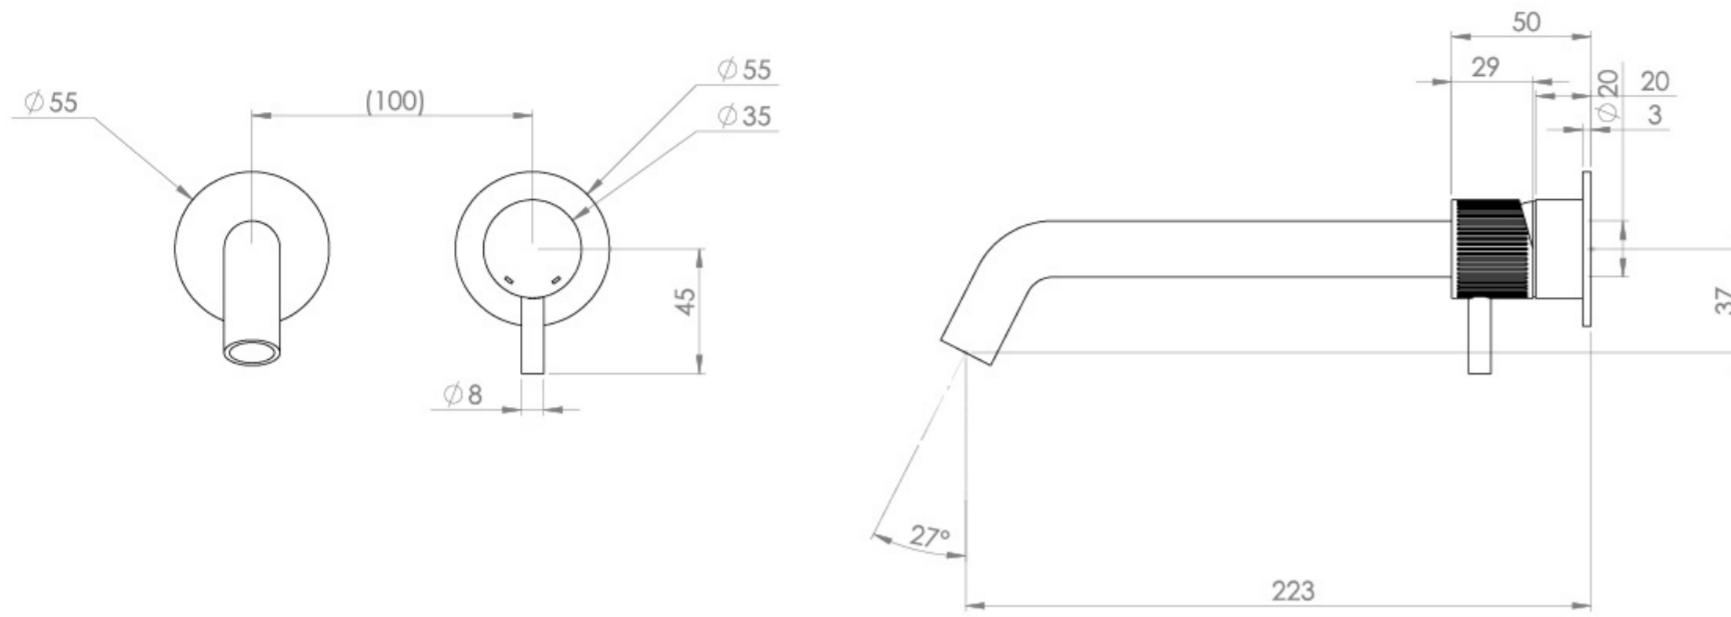

TECHNICAL DRAWING

FLOW RATE

- 1 Bar - Flowrate: 3.9 l/min
- 2 Bar - Flowrate: 4.18 l/min
- 3 Bar - Flowrate: 4.18 l/min
- 5 Bar - Flowrate: 4.69 l/min

Saneux reserves the right to alter the specifications and product range without prior notice. Dimensions are given as a guide only. Dimensions should not be used for surrounding furniture, fixtures and fittings until the product is on site.

<https://saneux.com/products/cos-2-plate-wall-mounted-kit-w-long-spout-220mm-w-fluted-handle-brushed-brass-pvd>