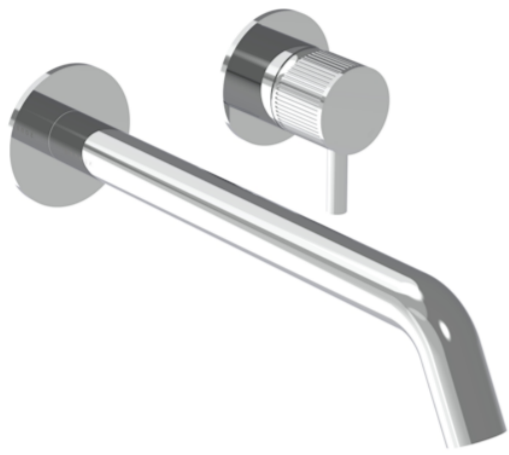

# COS 2 PLATE WALL MOUNTED KIT - W/ LONG SPOUT (220MM) W/ FLUTED HANDLE - CHROME

## PRODUCT INFORMATION

<b>Finish:</b>	Chrome
<b>Material</b>	Brass
<b>Waste</b>	Not included, purchase separately
<b>Guarantee</b>	5 years
<b>Spout Projection (mm)</b>	223

**Product Code:** CO305L.F