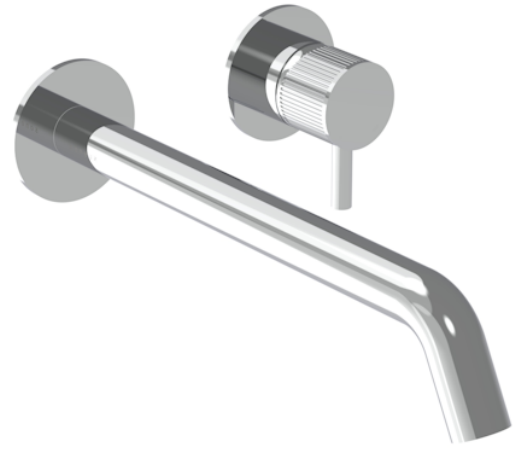

## COS 2 PLATE WALL MOUNTED KIT - W/ LONG SPOUT (220MM) W/ FLUTED HANDLE - CHROME

**Product Code:** CO305L.F

### PRODUCT INFORMATION

<b>Height:</b>	103mm
<b>Width:</b>	155mm
<b>Depth:</b>	233mm
<b>Finish:</b>	Chrome
<b>Product Type:</b>	Wall Mounted Basin Mixer Tap
<b>Material</b>	Brass
<b>Waste</b>	Not included, purchase separately
<b>Guarantee</b>	5 years
<b>Spout Projection (mm)</b>	223

### DESCRIPTION

The new Cos basin mixer collection showcases a sleek, streamlined body with an intricately designed spout. It offers three distinct handle options—Classic, Knurled, and Fluted—each available in five stunning finishes: Chrome, Brushed Brass, Brushed Bronze, Brushed Nickel, and Satin Black.

The colored finishes utilize a PVD coating, ensuring superior quality and long-lasting durability.

This wall-mounted basin mixer is available with short, standard, and long spouts, and is designed for use with a basin that has a 0 tap hole or a sit-on basin.