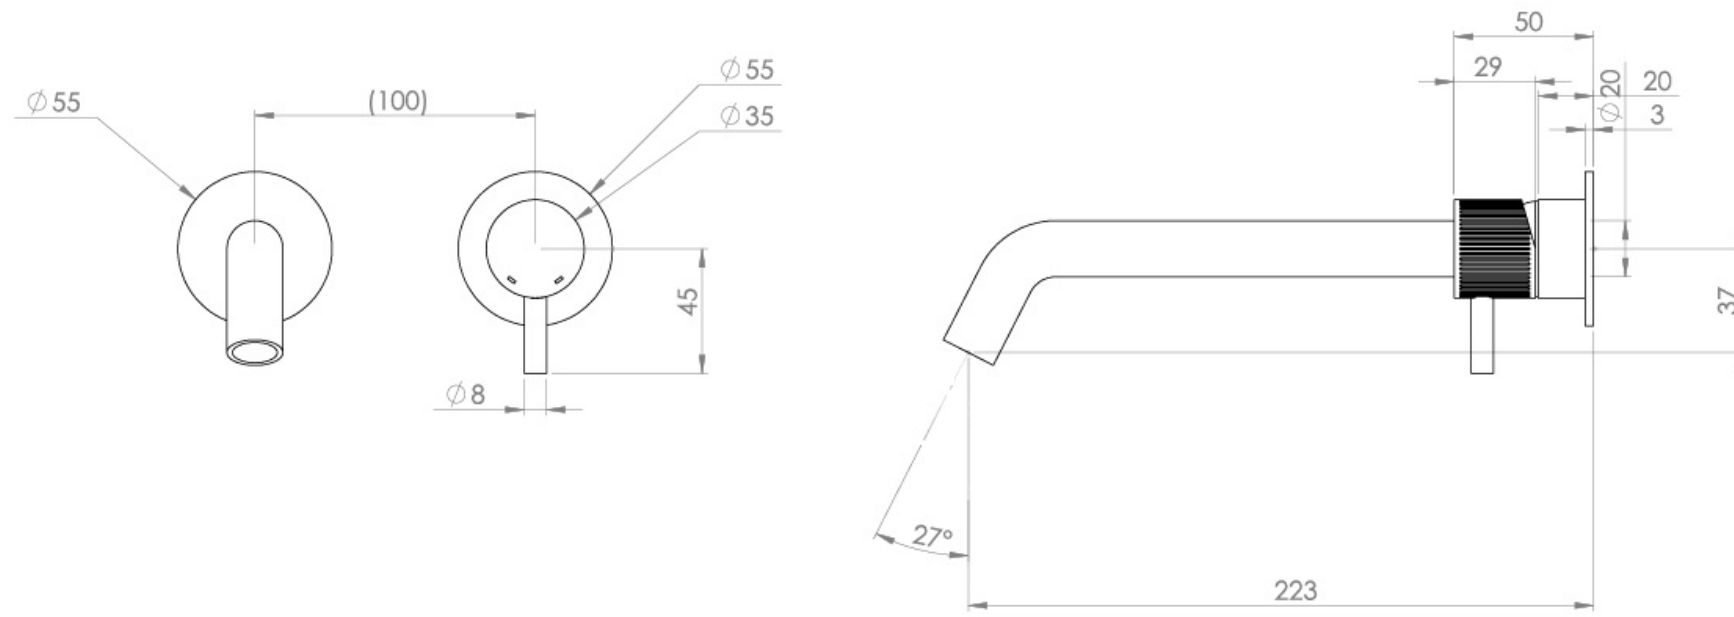

### PRODUCT INFORMATION

<b>Height:</b>	103mm
<b>Width:</b>	155mm
<b>Depth:</b>	233mm
<b>Finish:</b>	Chrome
<b>Product Type:</b>	Wall Mounted Basin Mixer Tap
<b>Material</b>	Brass
<b>Waste</b>	Not included, purchase separately
<b>Guarantee</b>	5 years
<b>Spout Projection (mm)</b>	223

## TECHNICAL DRAWING

## FLOW RATE

- 1 Bar - Flowrate: 3.9 l/min
- 2 Bar - Flowrate: 4.18 l/min
- 3 Bar - Flowrate: 4.18 l/min
- 5 Bar - Flowrate: 4.69 l/min

Saneux reserves the right to alter the specifications and product range without prior notice. Dimensions are given as a guide only. Dimensions should not be used for surrounding furniture, fixtures and fittings until the product is on site.