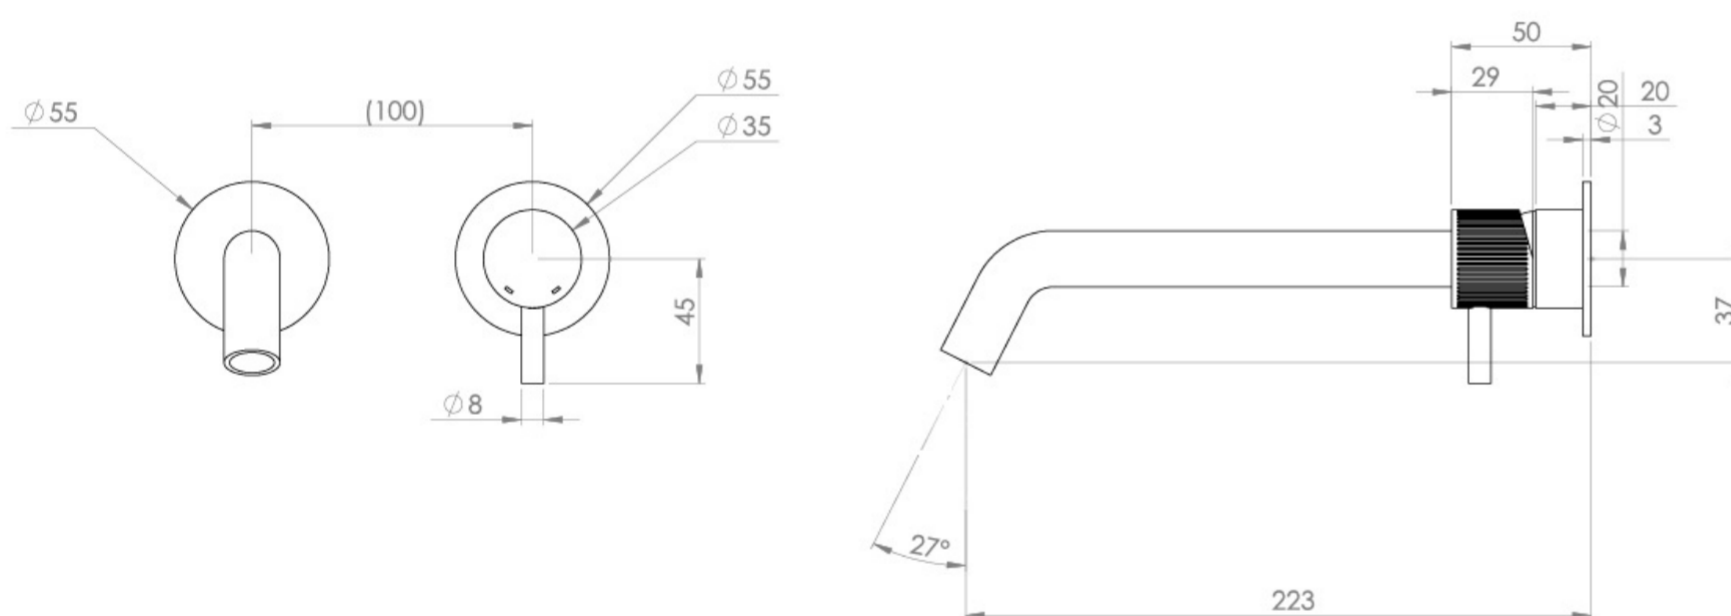

# COS 2 PLATE WALL MOUNTED KIT - W/ LONG SPOUT (220MM) W/ FLUTED HANDLE - CHROME

## PRODUCT INFORMATION

<b>Finish:</b>	Chrome
<b>Material</b>	Brass
<b>Waste</b>	Not included, purchase separately
<b>Guarantee</b>	5 years
<b>Spout Projection (mm)</b>	223

**Product Code:** CO305L.F

## TECHNICAL DRAWING

Saneux reserves the right to alter the specifications and product range without prior notice. Dimensions are given as a guide only. Dimensions should not be used for surrounding furniture, fixtures and fittings until the product is on site.