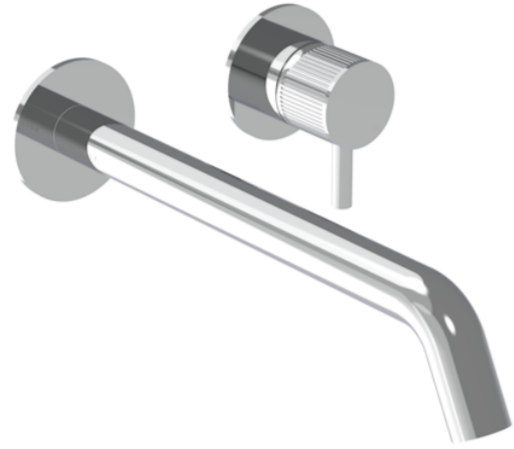

COS 2 PLATE WALL MOUNTED KIT - W/ LONG SPOUT (220MM) W/ FLUTED HANDLE - CHROME

Product Code: CO305L.F

PRODUCT INFORMATION

Height:	103mm
Width:	155mm
Depth:	233mm
Finish:	Chrome
Product Type:	Wall Mounted Basin Mixer Tap
Material	Brass
Waste	Not included, purchase separately
Guarantee	5 years
Spout Projection (mm)	223

DESCRIPTION

The new Cos basin mixer collection showcases a sleek, streamlined body with an intricately designed spout. It offers three distinct handle options—Classic, Knurled, and Fluted—each available in five stunning finishes: Chrome, Brushed Brass, Brushed Bronze, Brushed Nickel, and Satin Black.

The colored finishes utilize a PVD coating, ensuring superior quality and long-lasting durability.

This wall-mounted basin mixer is available with short, standard, and long spouts, and is designed for use with a basin that has a 0 tap hole or a sit-on basin.

<https://saneux.com/products/cos-2-plate-wall-mounted-kit-w-long-spout-220mm-w-fluted-handle-chrome>