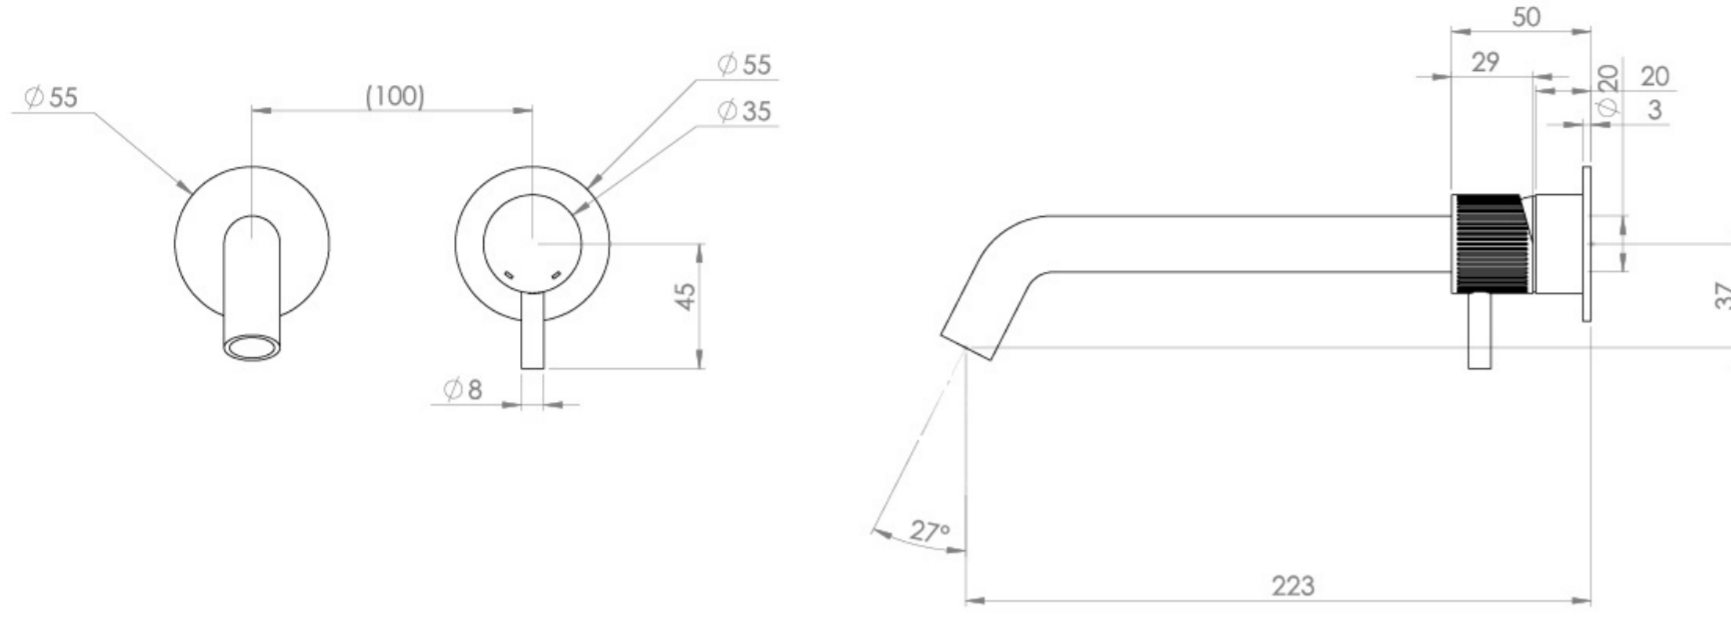

COS 2 PLATE WALL MOUNTED KIT - W/ LONG SPOUT (220MM) W/ FLUTED HANDLE - CHROME

Product Code: CO305L.F

PRODUCT INFORMATION

Height:	103mm
Width:	155mm
Depth:	233mm
Finish:	Chrome
Product Type:	Wall Mounted Basin Mixer Tap
Material	Brass
Waste	Not included, purchase separately
Guarantee	5 years
Spout Projection (mm)	223

The colored finishes utilize a PVD coating, ensuring superior quality and long-lasting durability.

This wall-mounted basin mixer is available with short, standard, and long spouts, and is designed for use with a basin that has a 0 tap hole or a sit-on basin.

Waste to be purchased separately.

TECHNICAL DRAWING

FLOW RATE

- 1 Bar - Flowrate: 3.9 l/min
- 2 Bar - Flowrate: 4.18 l/min
- 3 Bar - Flowrate: 4.18 l/min
- 5 Bar - Flowrate: 4.69 l/min

Saneux reserves the right to alter the specifications and product range without prior notice. Dimensions are given as a guide only. Dimensions should not be used for surrounding furniture, fixtures and fittings until the product is on site.