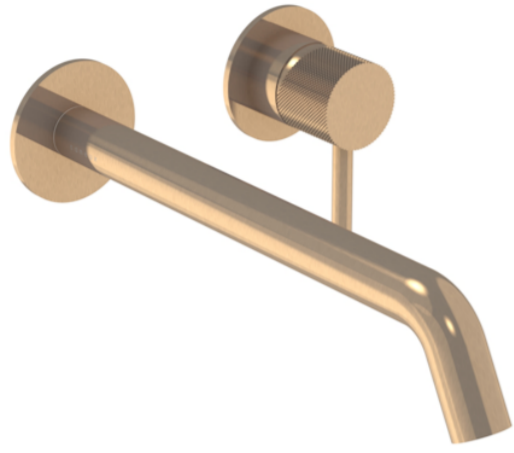

COS 2 PLATE WALL MOUNTED KIT - W/ LONG SPOUT (220MM) W/ KNURLED HANDLE - BRUSHED BRONZE (PVD)

Product Code: CO305L.KBR

PRODUCT INFORMATION

Height:	103mm
Width:	155mm
Depth:	233mm
Finish:	Brushed Bronze (PVD)
Product Type:	Wall Mounted Basin Mixer Tap
Material	Brass
Waste	Not included, purchase separately
Guarantee	5 years
Spout Projection (mm)	223

DESCRIPTION

The new Cos basin mixer collection showcases a sleek, streamlined body with an intricately designed spout. It offers three distinct handle options—Classic, Knurled, and Fluted—each available in five stunning finishes: Chrome, Brushed Brass, Brushed Bronze, Brushed Nickel, and Satin Black.

The colored finishes utilize a PVD coating, ensuring superior quality and long-lasting durability.

This wall-mounted basin mixer is available with short, standard, and long spouts, and is designed for use with a basin that has a 0 tap hole or a sit-on basin.

<https://saneux.com/products/cos-2-plate-wall-mounted-kit-w-long-spout-220mm-w-knurled-handle-brushed-bronze-pvd>