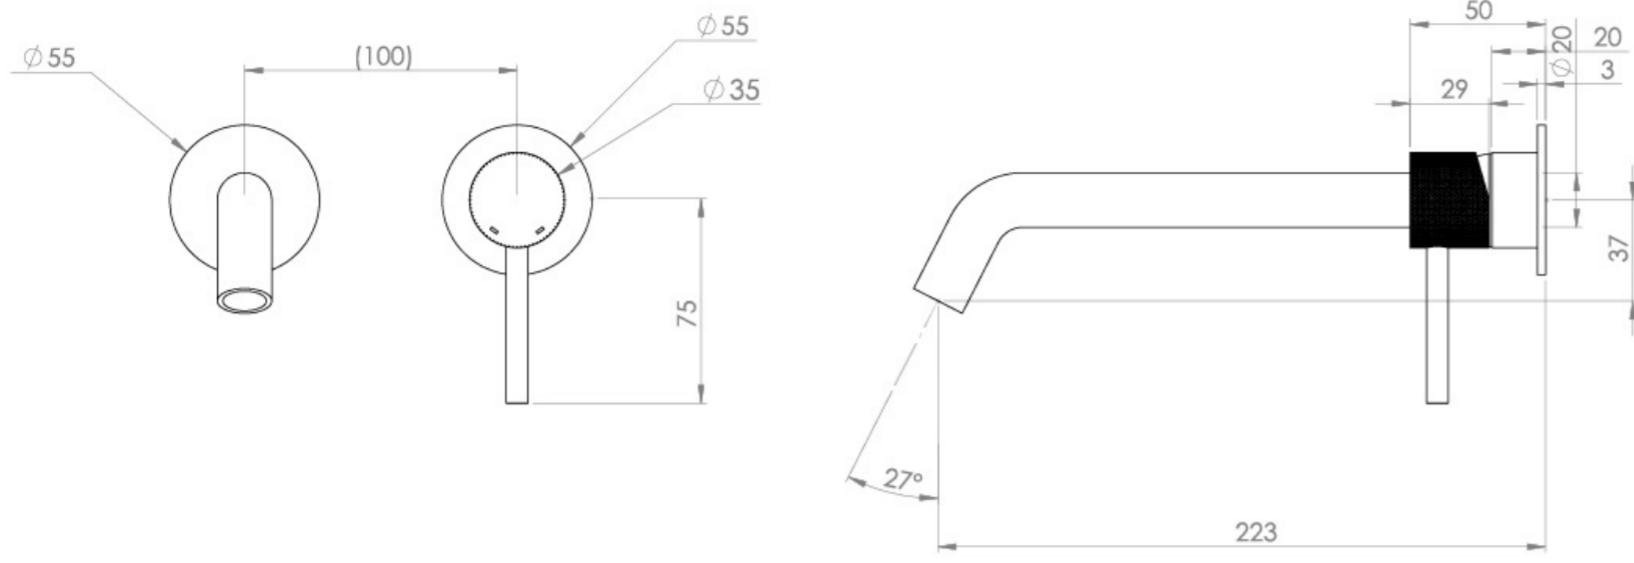

TECHNICAL DRAWING

FLOW RATE

- 1 Bar - Flowrate: 3.9 l/min
- 2 Bar - Flowrate: 4.18 l/min
- 3 Bar - Flowrate: 4.18 l/min
- 5 Bar - Flowrate: 4.69 l/min

Saneux reserves the right to alter the specifications and product range without prior notice. Dimensions are given as a guide only. Dimensions should not be used for surrounding furniture, fixtures and fittings until the product is on site.

<https://saneux.com/products/cos-2-plate-wall-mounted-kit-w-long-spout-220mm-w-knurled-handle-brushed-bronze-pvd>