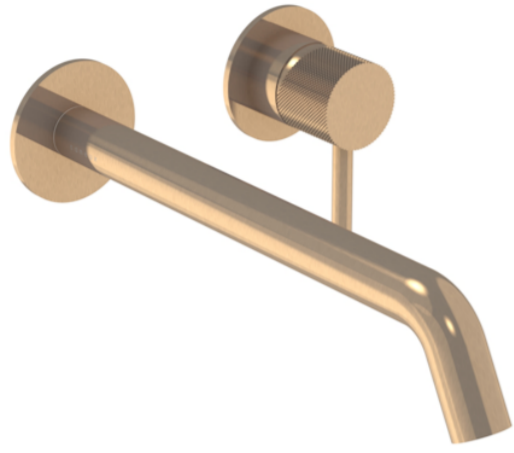

# COS 2 PLATE WALL MOUNTED KIT - W/ LONG SPOUT (220MM) W/ KNURLED HANDLE - BRUSHED BRONZE (PVD)

**Product Code:** CO305L.KBR

---

## PRODUCT INFORMATION

<b>Height:</b>	103mm
<b>Width:</b>	155mm
<b>Depth:</b>	233mm
<b>Finish:</b>	Brushed Bronze (PVD)
<b>Product Type:</b>	Wall Mounted Basin Mixer Tap
<b>Material</b>	Brass
<b>Waste</b>	Not included, purchase separately
<b>Guarantee</b>	5 years
<b>Spout Projection (mm)</b>	223

## DESCRIPTION

The new Cos basin mixer collection showcases a sleek, streamlined body with an intricately designed spout. It offers three distinct handle options—Classic, Knurled, and Fluted—each available in five stunning finishes: Chrome, Brushed Brass, Brushed Bronze, Brushed Nickel, and Satin Black.

The colored finishes utilize a PVD coating, ensuring superior quality and long-lasting durability.

This wall-mounted basin mixer is available with short, standard, and long spouts, and is designed for use with a basin that has a 0 tap hole or a sit-on basin.