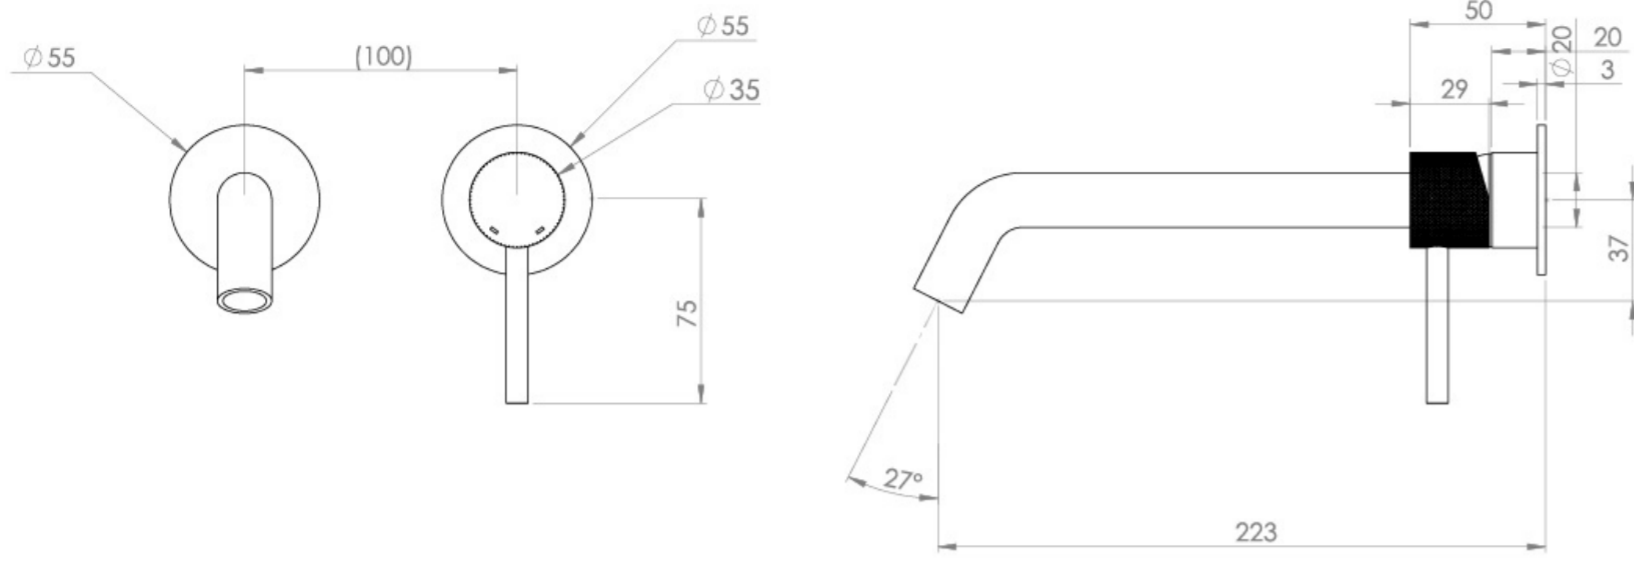

## PRODUCT INFORMATION

<b>Height:</b>	103mm
<b>Width:</b>	155mm
<b>Depth:</b>	233mm
<b>Finish:</b>	Brushed Bronze (PVD)
<b>Product Type:</b>	Wall Mounted Basin Mixer Tap
<b>Material</b>	Brass
<b>Waste</b>	Not included, purchase separately
<b>Guarantee</b>	5 years
<b>Spout Projection (mm)</b>	223

The colored finishes utilize a PVD coating, ensuring superior quality and long-lasting durability.

This wall-mounted basin mixer is available with short, standard, and long spouts, and is designed for use with a basin that has a 0 tap hole or a sit-on basin.

# FLOW RATE

- 1 Bar - Flowrate: 3.9 l/min
- 2 Bar - Flowrate: 4.18 l/min
- 3 Bar - Flowrate: 4.18 l/min
- 5 Bar - Flowrate: 4.69 l/min

Saneux reserves the right to alter the specifications and product range without prior notice. Dimensions are given as a guide only. Dimensions should not be used for surrounding furniture, fixtures and fittings until the product is on site.