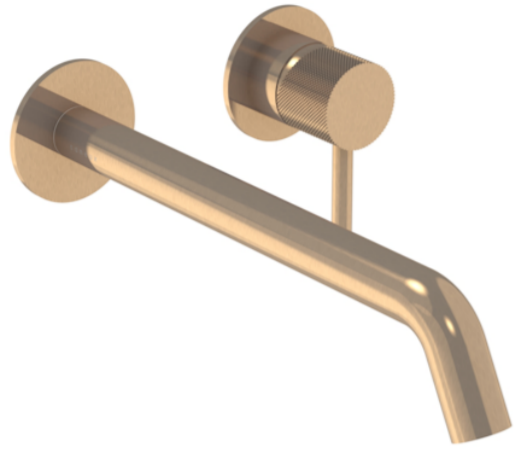

# COS 2 PLATE WALL MOUNTED KIT - W/ LONG SPOUT (220MM) W/ KNURLED HANDLE - BRUSHED BRONZE (PVD)

**Product Code:** CO305L.KBR

## PRODUCT INFORMATION

<b>Height:</b>	103mm
<b>Width:</b>	155mm
<b>Depth:</b>	233mm
<b>Finish:</b>	Brushed Bronze (PVD)
<b>Product Type:</b>	Wall Mounted Basin Mixer Tap
<b>Material</b>	Brass
<b>Waste</b>	Not included, purchase separately
<b>Guarantee</b>	5 years
<b>Spout Projection (mm)</b>	223

## DESCRIPTION

The new Cos basin mixer collection showcases a sleek, streamlined body with an intricately designed spout. It offers three distinct handle options—Classic, Knurled, and Fluted—each available in five stunning finishes: Chrome, Brushed Brass, Brushed Bronze, Brushed Nickel, and Satin Black.

The colored finishes utilize a PVD coating, ensuring superior quality and long-lasting durability.

This wall-mounted basin mixer is available with short, standard, and long spouts, and is designed for use with a basin that has a 0 tap hole or a sit-on basin.