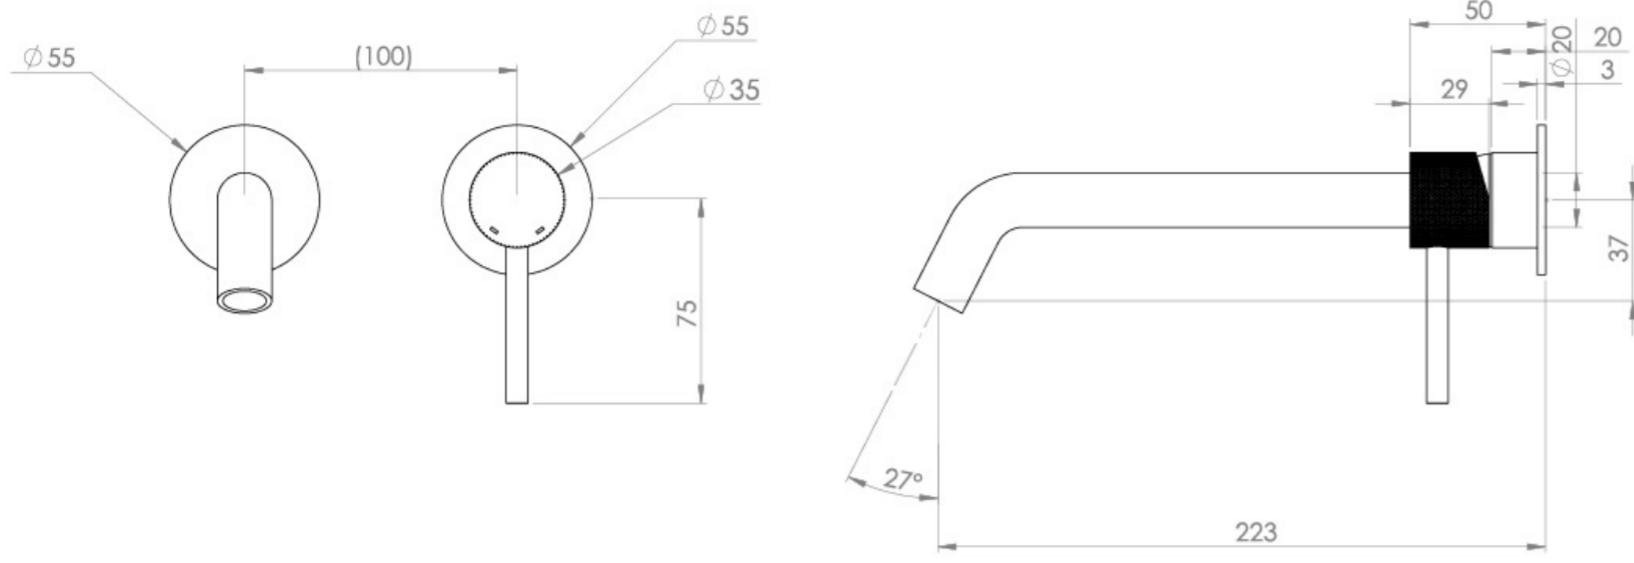

## PRODUCT INFORMATION

<b>Height:</b>	103mm
<b>Width:</b>	155mm
<b>Depth:</b>	233mm
<b>Finish:</b>	Brushed Bronze (PVD)
<b>Product Type:</b>	Wall Mounted Basin Mixer Tap
<b>Material</b>	Brass
<b>Waste</b>	Not included, purchase separately
<b>Guarantee</b>	5 years
<b>Spout Projection (mm)</b>	223

The colored finishes utilize a PVD coating, ensuring superior quality and long-lasting durability.

This wall-mounted basin mixer is available with short, standard, and long spouts, and is designed for use with a basin that has a 0 tap hole or a sit-on basin.

# FLOW RATE

- 1 Bar - Flowrate: 3.9 l/min
- 2 Bar - Flowrate: 4.18 l/min
- 3 Bar - Flowrate: 4.18 l/min
- 5 Bar - Flowrate: 4.69 l/min

---

Saneux reserves the right to alter the specifications and product range without prior notice. Dimensions are given as a guide only. Dimensions should not be used for surrounding furniture, fixtures and fittings until the product is on site.