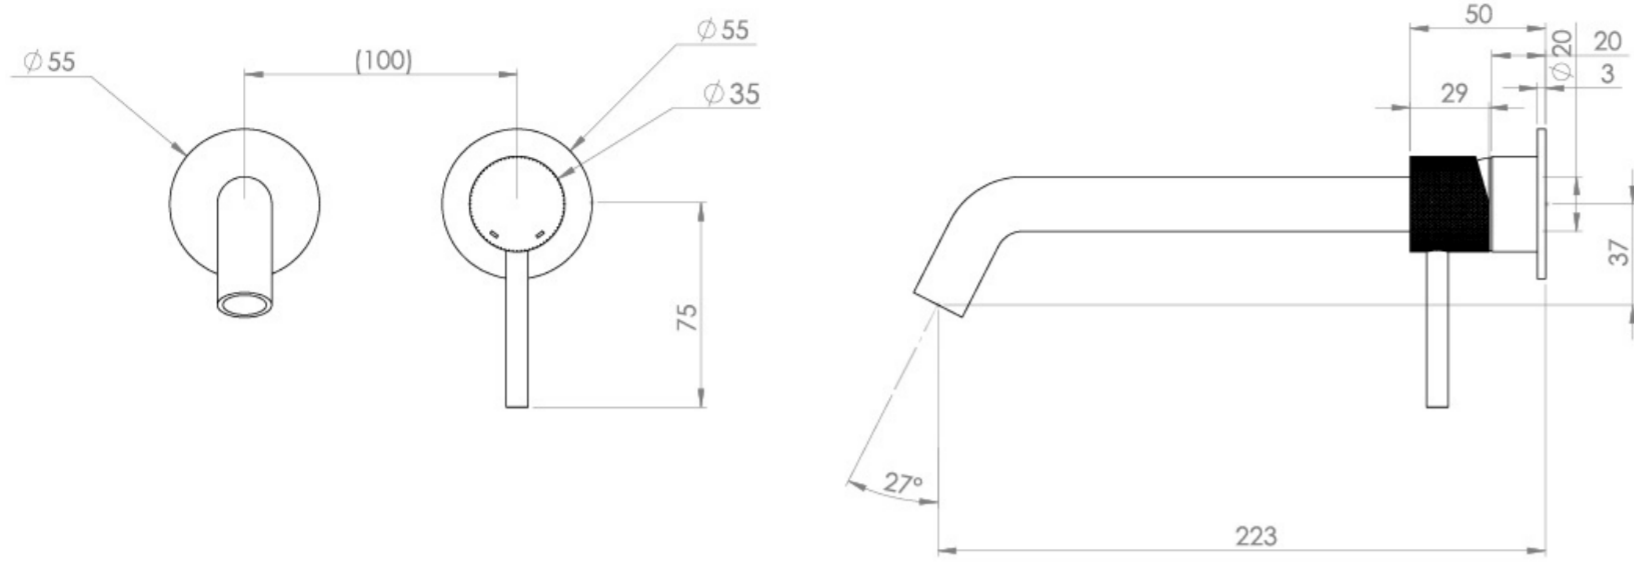

COS 2 PLATE WALL MOUNTED KIT - W/ LONG SPOUT (220MM) W/ KNURLED HANDLE - BRUSHED BRONZE (PVD)

Product Code: CO305L.KBR

PRODUCT INFORMATION

Height:	103mm
Width:	155mm
Depth:	233mm
Finish:	Brushed Bronze (PVD)
Product Type:	Wall Mounted Basin Mixer Tap
Material	Brass
Waste	Not included, purchase separately
Guarantee	5 years
Spout Projection (mm)	223

The colored finishes utilize a PVD coating, ensuring superior quality and long-lasting durability.

This wall-mounted basin mixer is available with short, standard, and long spouts, and is designed for use with a basin that has a 0 tap hole or a sit-on basin.

Waste to be purchased separately.

TECHNICAL DRAWING

FLOW RATE

- 1 Bar - Flowrate: 3.9 l/min
- 2 Bar - Flowrate: 4.18 l/min
- 3 Bar - Flowrate: 4.18 l/min
- 5 Bar - Flowrate: 4.69 l/min

Saneux reserves the right to alter the specifications and product range without prior notice. Dimensions are given as a guide only. Dimensions should not be used for surrounding furniture, fixtures and fittings until the product is on site.