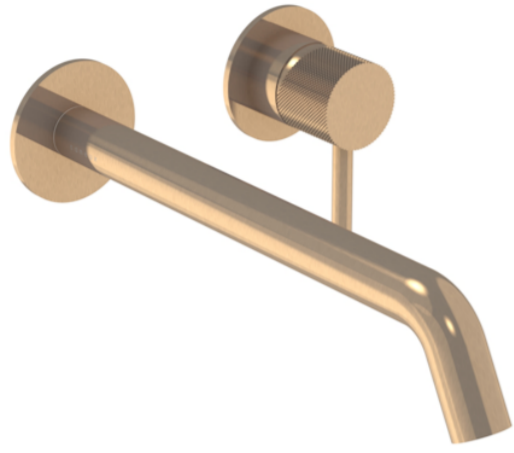

COS 2 PLATE WALL MOUNTED KIT - W/ LONG SPOUT (220MM) W/ KNURLED HANDLE - BRUSHED BRONZE (PVD)

Product Code: CO305L.KBR

PRODUCT INFORMATION

| | |
|------------------------------|-----------------------------------|
| Height: | 103mm |
| Width: | 155mm |
| Depth: | 233mm |
| Finish: | Brushed Bronze (PVD) |
| Product Type: | Wall Mounted Basin Mixer Tap |
| Material | Brass |
| Waste | Not included, purchase separately |
| Guarantee | 5 years |
| Spout Projection (mm) | 223 |

DESCRIPTION

The new Cos basin mixer collection showcases a sleek, streamlined body with an intricately designed spout. It offers three distinct handle options—Classic, Knurled, and Fluted—each available in five stunning finishes: Chrome, Brushed Brass, Brushed Bronze, Brushed Nickel, and Satin Black.

The colored finishes utilize a PVD coating, ensuring superior quality and long-lasting durability.

This wall-mounted basin mixer is available with short, standard, and long spouts, and is designed for use with a basin that has a 0 tap hole or a sit-on basin.

<https://saneux.com/products/cos-2-plate-wall-mounted-kit-w-long-spout-220mm-w-knurled-handle-brushed-bronze-pvd>