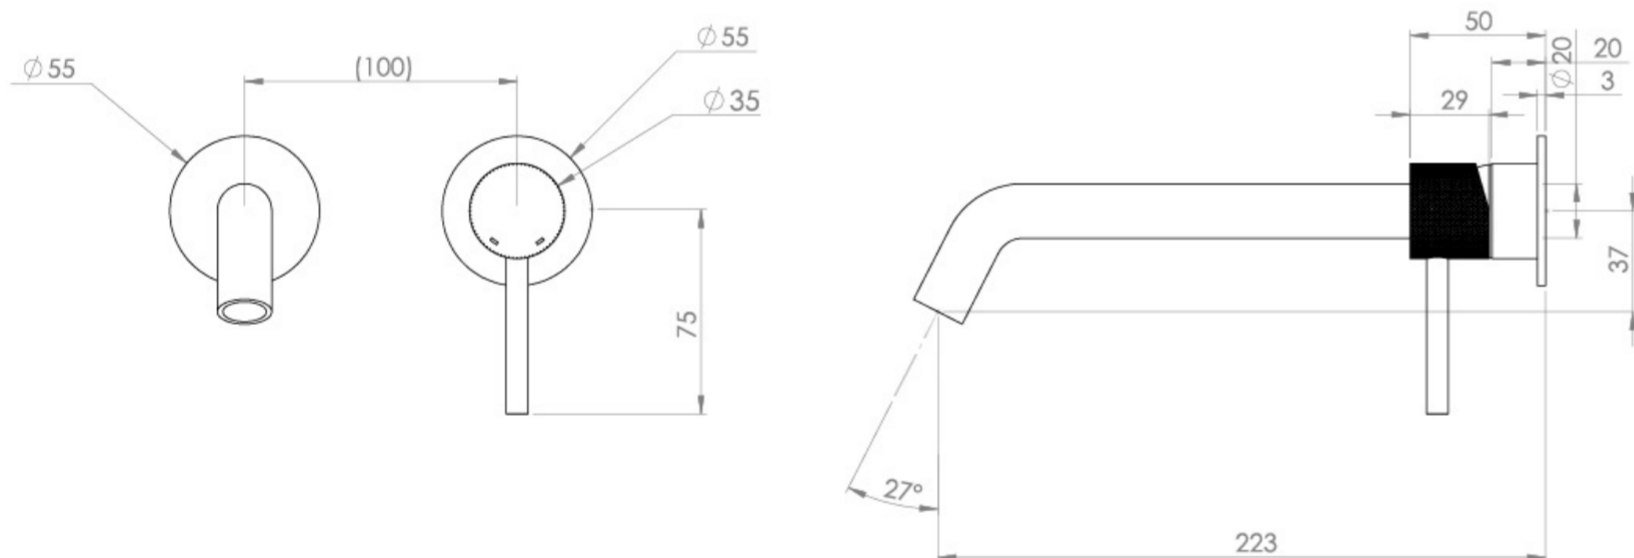

COS 2 PLATE WALL MOUNTED KIT - W/ LONG SPOUT (220MM) W/ KNURLED HANDLE - SATIN BLACK (PVD)

PRODUCT INFORMATION

Finish:	Satin Black (PVD)
Material	Brass
Waste	Not included, purchase separately
Guarantee	5 years
Spout Projection (mm)	223

Product Code: CO305L.KSB

TECHNICAL DRAWING

Saneux reserves the right to alter the specifications and product range without prior notice. Dimensions are given as a guide only. Dimensions should not be used for surrounding furniture, fixtures and fittings until the product is on site.