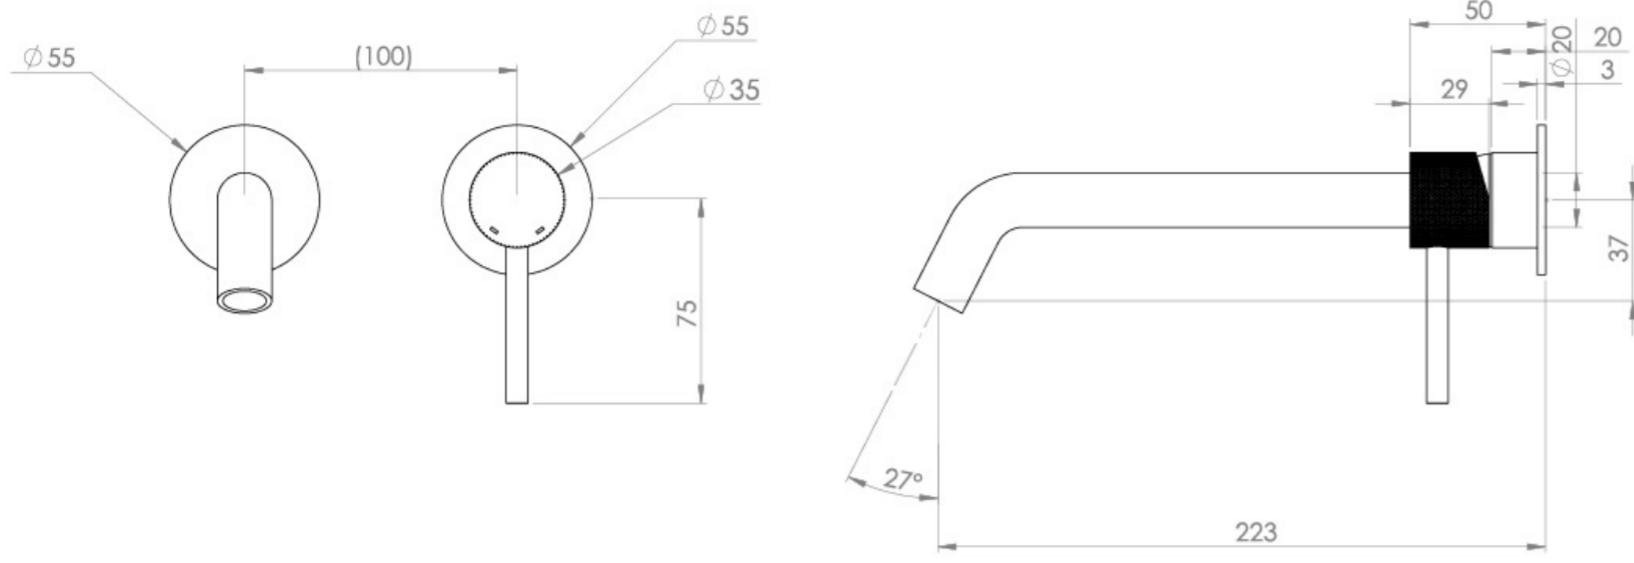

COS 2 PLATE WALL MOUNTED KIT - W/ LONG SPOUT (220MM) W/ KNURLED HANDLE - BRUSHED BRASS (PVD)

Product Code: CO305L.KBB

PRODUCT INFORMATION

Height:	103mm
Width:	155mm
Depth:	233mm
Finish:	Brushed Brass (PVD)
Product Type:	Wall Mounted Basin Mixer Tap
Material	Brass
Waste	Not included, purchase separately
Guarantee	5 years
Spout Projection (mm)	223

The colored finishes utilize a PVD coating, ensuring superior quality and long-lasting durability.

This wall-mounted basin mixer is available with short, standard, and long spouts, and is designed for use with a basin that has a 0 tap hole or a sit-on basin.

Waste to be purchased separately.

TECHNICAL DRAWING

FLOW RATE

- 1 Bar - Flowrate: 3.9 l/min
- 2 Bar - Flowrate: 4.18 l/min
- 3 Bar - Flowrate: 4.18 l/min
- 5 Bar - Flowrate: 4.69 l/min

Saneux reserves the right to alter the specifications and product range without prior notice. Dimensions are given as a guide only. Dimensions should not be used for surrounding furniture, fixtures and fittings until the product is on site.