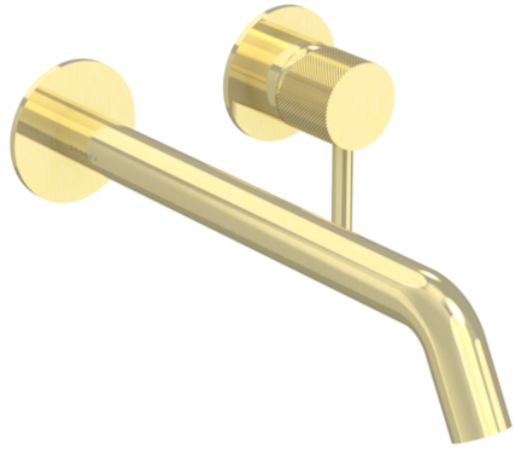

COS 2 PLATE WALL MOUNTED KIT - W/ LONG SPOUT (220MM) W/ KNURLED HANDLE - BRUSHED BRASS (PVD)

Product Code: CO305L.KBB

PRODUCT INFORMATION

Height:	103mm
Width:	155mm
Depth:	233mm
Finish:	Brushed Brass (PVD)
Product Type:	Wall Mounted Basin Mixer Tap
Material	Brass
Waste	Not included, purchase separately
Guarantee	5 years
Spout Projection (mm)	223

DESCRIPTION

The new Cos basin mixer collection showcases a sleek, streamlined body with an intricately designed spout. It offers three distinct handle options—Classic, Knurled, and Fluted—each available in five stunning finishes: Chrome, Brushed Brass, Brushed Bronze, Brushed Nickel, and Satin Black.

The colored finishes utilize a PVD coating, ensuring superior quality and long-lasting durability.

This wall-mounted basin mixer is available with short, standard, and long spouts, and is designed for use with a basin that has a 0 tap hole or a sit-on basin.

<https://saneux.com/products/cos-2-plate-wall-mounted-kit-w-long-spout-220mm-w-knurled-handle-brushed-brass-pvd>