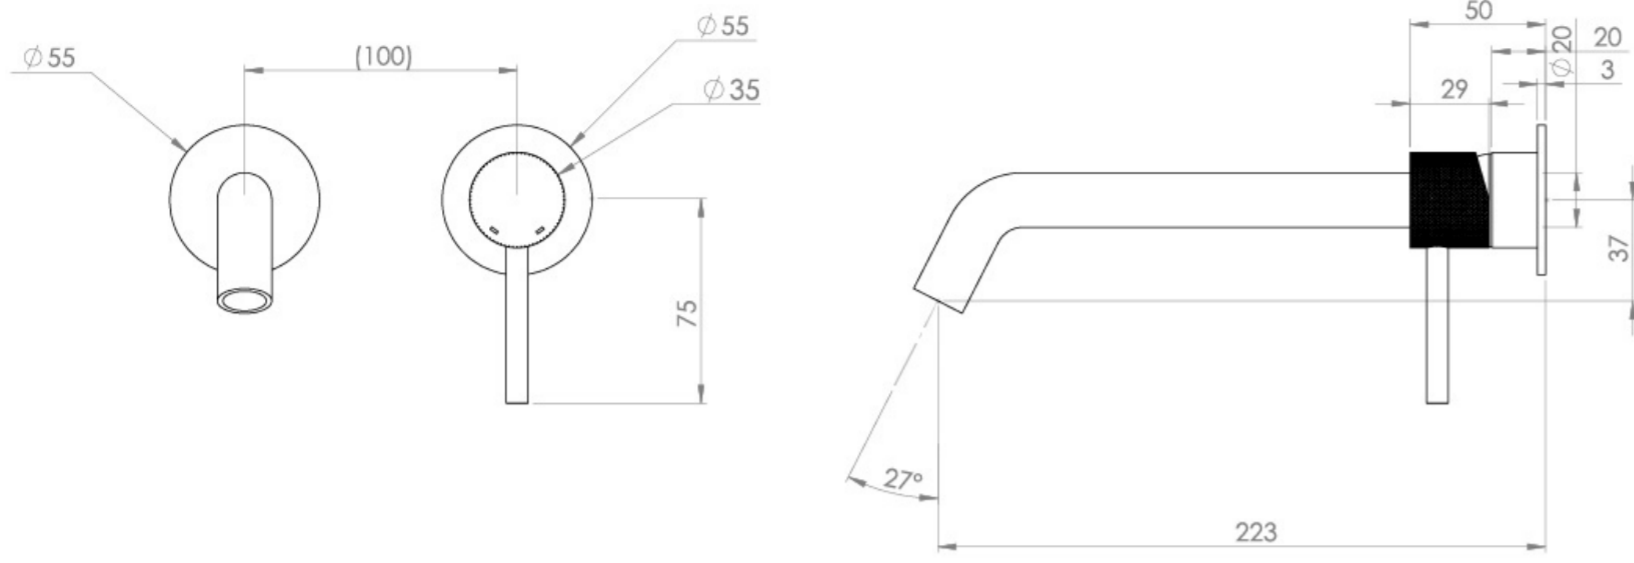

## PRODUCT INFORMATION

|                              |                                   |
|------------------------------|-----------------------------------|
| <b>Height:</b>               | 103mm                             |
| <b>Width:</b>                | 155mm                             |
| <b>Depth:</b>                | 233mm                             |
| <b>Finish:</b>               | Brushed Brass (PVD)               |
| <b>Product Type:</b>         | Wall Mounted Basin Mixer Tap      |
| <b>Material</b>              | Brass                             |
| <b>Waste</b>                 | Not included, purchase separately |
| <b>Guarantee</b>             | 5 years                           |
| <b>Spout Projection (mm)</b> | 223                               |

The colored finishes utilize a PVD coating, ensuring superior quality and long-lasting durability.

This wall-mounted basin mixer is available with short, standard, and long spouts, and is designed for use with a basin that has a 0 tap hole or a sit-on basin.

# FLOW RATE

- 1 Bar - Flowrate: 3.9 l/min
- 2 Bar - Flowrate: 4.18 l/min
- 3 Bar - Flowrate: 4.18 l/min
- 5 Bar - Flowrate: 4.69 l/min

---

Saneux reserves the right to alter the specifications and product range without prior notice. Dimensions are given as a guide only. Dimensions should not be used for surrounding furniture, fixtures and fittings until the product is on site.