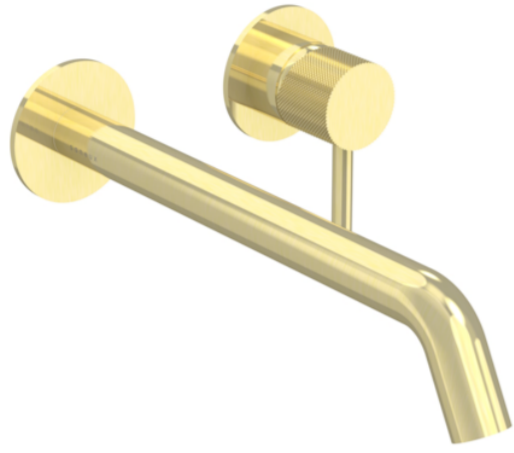

# COS 2 PLATE WALL MOUNTED KIT - W/ LONG SPOUT (220MM) W/ KNURLED HANDLE - BRUSHED BRASS (PVD)

**Product Code:** CO305L.KBB

---

## PRODUCT INFORMATION

|                              |                                   |
|------------------------------|-----------------------------------|
| <b>Height:</b>               | 103mm                             |
| <b>Width:</b>                | 155mm                             |
| <b>Depth:</b>                | 233mm                             |
| <b>Finish:</b>               | Brushed Brass (PVD)               |
| <b>Product Type:</b>         | Wall Mounted Basin Mixer Tap      |
| <b>Material</b>              | Brass                             |
| <b>Waste</b>                 | Not included, purchase separately |
| <b>Guarantee</b>             | 5 years                           |
| <b>Spout Projection (mm)</b> | 223                               |

## DESCRIPTION

The new Cos basin mixer collection showcases a sleek, streamlined body with an intricately designed spout. It offers three distinct handle options—Classic, Knurled, and Fluted—each available in five stunning finishes: Chrome, Brushed Brass, Brushed Bronze, Brushed Nickel, and Satin Black.

The colored finishes utilize a PVD coating, ensuring superior quality and long-lasting durability.

This wall-mounted basin mixer is available with short, standard, and long spouts, and is designed for use with a basin that has a 0 tap hole or a sit-on basin.