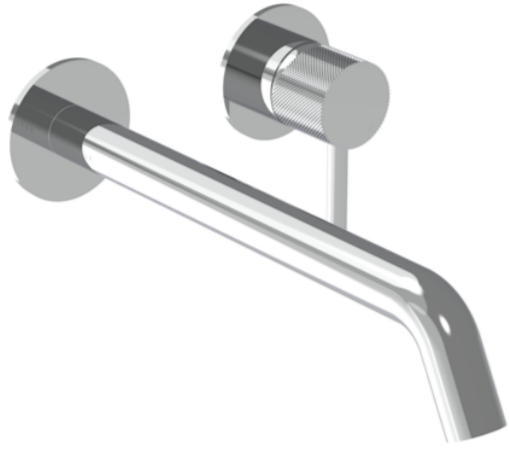

COS 2 PLATE WALL MOUNTED KIT - W/ LONG SPOUT (220MM) W/ KNURLED HANDLE - CHROME

Product Code: CO305L.K

PRODUCT INFORMATION

Height:	103mm
Width:	155mm
Depth:	233mm
Finish:	Chrome
Product Type:	Wall Mounted Basin Mixer Tap
Material	Brass
Waste	Not included, purchase separately
Guarantee	5 years
Spout Projection (mm)	223

DESCRIPTION

The new Cos basin mixer collection showcases a sleek, streamlined body with an intricately designed spout. It offers three distinct handle options—Classic, Knurled, and Fluted—each available in five stunning finishes: Chrome, Brushed Brass, Brushed Bronze, Brushed Nickel, and Satin Black.

The colored finishes utilize a PVD coating, ensuring superior quality and long-lasting durability.

This wall-mounted basin mixer is available with short, standard, and long spouts, and is designed for use with a basin that has a 0 tap hole or a sit-on basin.

<https://saneux.com/products/cos-2-plate-wall-mounted-kit-w-long-spout-220mm-w-knurled-handle-chrome>