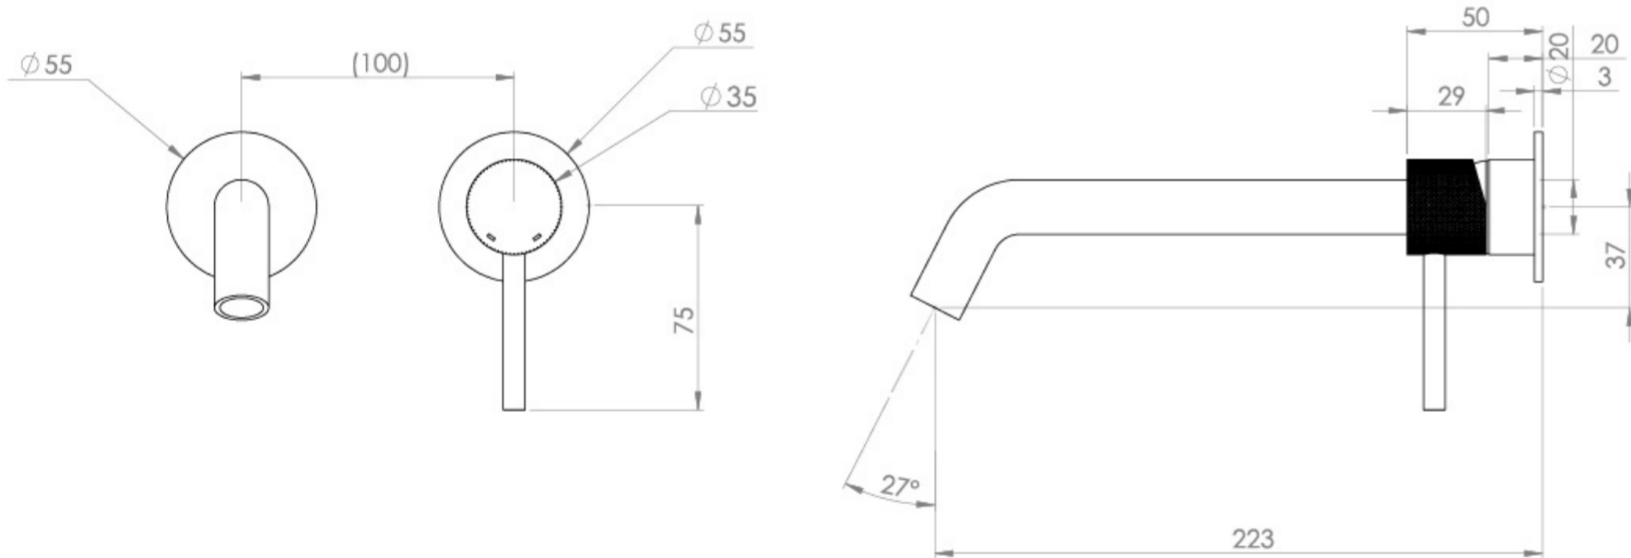

COS 2 PLATE WALL MOUNTED KIT - W/ LONG SPOUT (220MM) W/ KNURLED HANDLE - CHROME

PRODUCT INFORMATION

Finish:	Chrome
Material	Brass
Waste	Not included, purchase separately
Guarantee	5 years
Spout Projection (mm)	223

Product Code: CO305L.K

TECHNICAL DRAWING

Saneux reserves the right to alter the specifications and product range without prior notice. Dimensions are given as a guide only. Dimensions should not be used for surrounding furniture, fixtures and fittings until the product is on site.