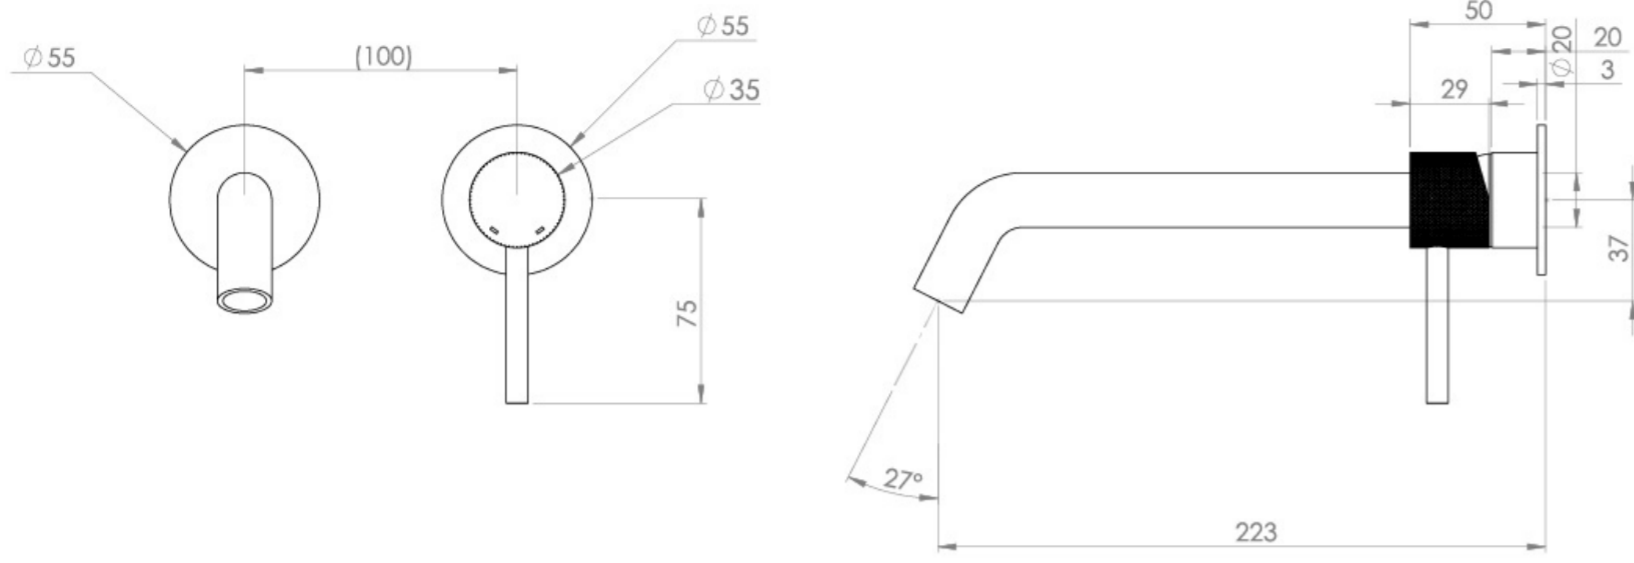

COS 2 PLATE WALL MOUNTED KIT - W/ LONG SPOUT (220MM) W/ KNURLED HANDLE - CHROME

Product Code: CO305L.K

PRODUCT INFORMATION

Height:	103mm
Width:	155mm
Depth:	233mm
Finish:	Chrome
Product Type:	Wall Mounted Basin Mixer Tap
Material	Brass
Waste	Not included, purchase separately
Guarantee	5 years
Spout Projection (mm)	223

The colored finishes utilize a PVD coating, ensuring superior quality and long-lasting durability.

This wall-mounted basin mixer is available with short, standard, and long spouts, and is designed for use with a basin that has a 0 tap hole or a sit-on basin.

Waste to be purchased separately.

TECHNICAL DRAWING

FLOW RATE

- 1 Bar - Flowrate: 3.9 l/min
- 2 Bar - Flowrate: 4.18 l/min
- 3 Bar - Flowrate: 4.18 l/min
- 5 Bar - Flowrate: 4.69 l/min

Saneux reserves the right to alter the specifications and product range without prior notice. Dimensions are given as a guide only. Dimensions should not be used for surrounding furniture, fixtures and fittings until the product is on site.