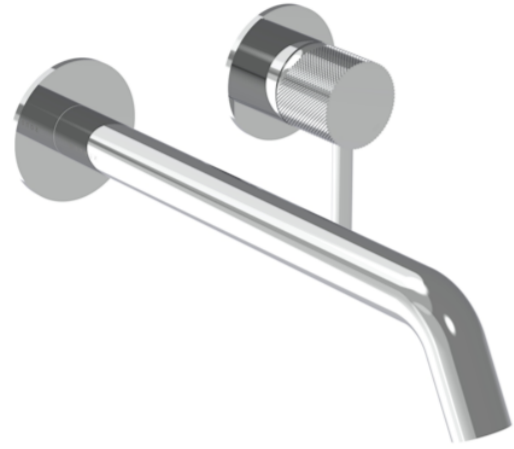

COS 2 PLATE WALL MOUNTED KIT - W/ LONG SPOUT (220MM) W/ KNURLED HANDLE - CHROME

Product Code: CO305L.K

PRODUCT INFORMATION

Height:	103mm
Width:	155mm
Depth:	233mm
Finish:	Chrome
Product Type:	Wall Mounted Basin Mixer Tap
Material	Brass
Waste	Not included, purchase separately
Guarantee	5 years
Spout Projection (mm)	223

DESCRIPTION

The new Cos basin mixer collection showcases a sleek, streamlined body with an intricately designed spout. It offers three distinct handle options—Classic, Knurled, and Fluted—each available in five stunning finishes: Chrome, Brushed Brass, Brushed Bronze, Brushed Nickel, and Satin Black.

The colored finishes utilize a PVD coating, ensuring superior quality and long-lasting durability.

This wall-mounted basin mixer is available with short, standard, and long spouts, and is designed for use with a basin that has a 0 tap hole or a sit-on basin.

<https://saneux.com/products/cos-2-plate-wall-mounted-kit-w-long-spout-220mm-w-knurled-handle-chrome>