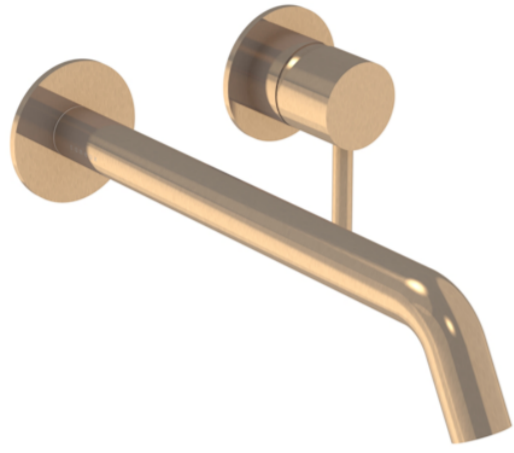

COS 2 PLATE WALL MOUNTED KIT - W/ LONG SPOUT (220MM) W/ CLASSIC HANDLE - BRUSHED BRONZE (PVD)

Product Code: CO305L.BR

PRODUCT INFORMATION

Height:	103mm
Width:	155mm
Depth:	233mm
Finish:	Brushed Bronze (PVD)
Product Type:	Wall Mounted Basin Mixer Tap
Material	Brass
Waste	Not included, purchase separately
Guarantee	5 years
Spout Projection (mm)	223

DESCRIPTION

The new Cos basin mixer collection showcases a sleek, streamlined body with an intricately designed spout. It offers three distinct handle options—Classic, Knurled, and Fluted—each available in five stunning finishes: Chrome, Brushed Brass, Brushed Bronze, Brushed Nickel, and Satin Black.

The colored finishes utilize a PVD coating, ensuring superior quality and long-lasting durability.

This wall-mounted basin mixer is available with short, standard, and long spouts, and is designed for use with a basin that has a 0 tap hole or a sit-on basin.

<https://saneux.com/products/cos-2-plate-wall-mounted-kit-w-long-spout-220mm-w-classic-handle-brushed-bronze-pvd>