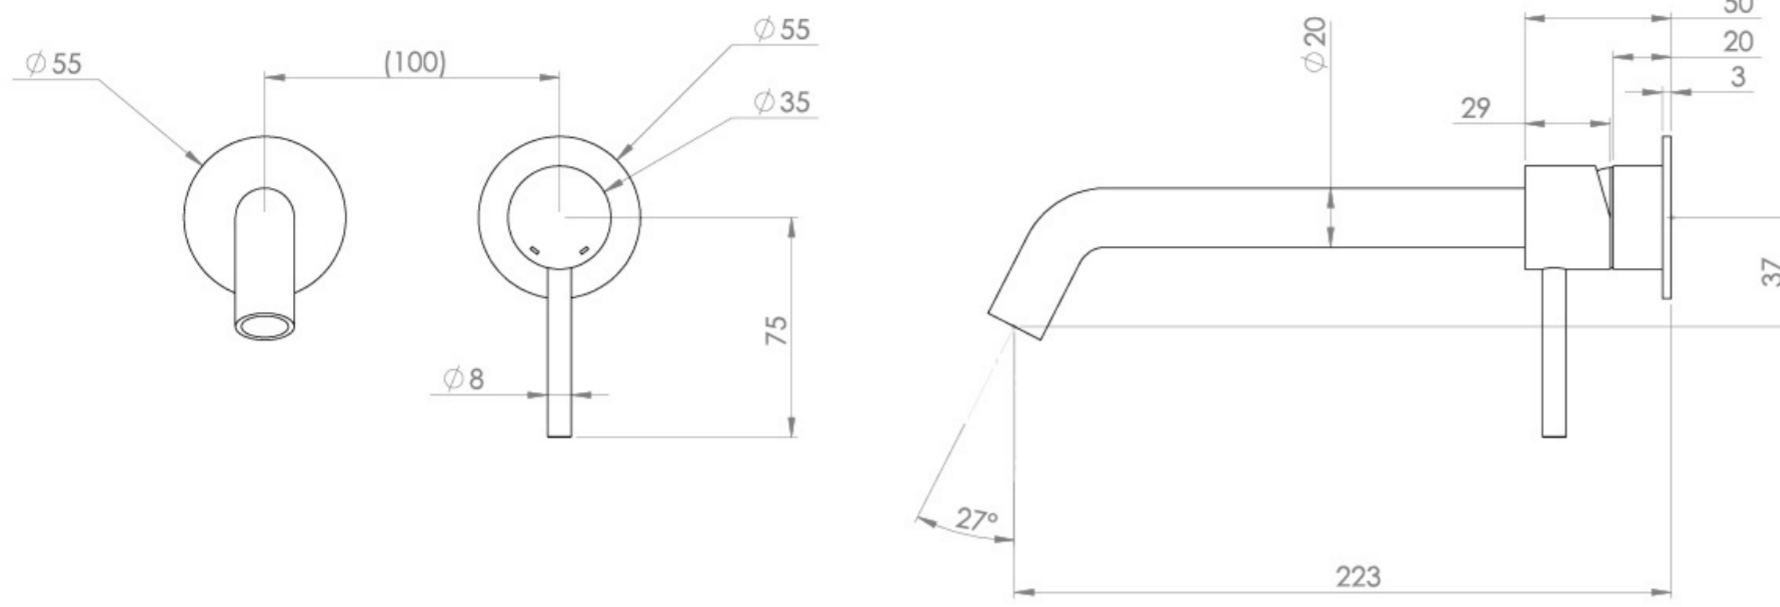

COS 2 PLATE WALL MOUNTED KIT - W/ LONG SPOUT (220MM) W/ CLASSIC HANDLE - BRUSHED BRONZE (PVD)

Product Code: CO305L.BR

PRODUCT INFORMATION

Height:	103mm
Width:	155mm
Depth:	233mm
Finish:	Brushed Bronze (PVD)
Product Type:	Wall Mounted Basin Mixer Tap
Material	Brass
Waste	Not included, purchase separately
Guarantee	5 years
Spout Projection (mm)	223

The colored finishes utilize a PVD coating, ensuring superior quality and long-lasting durability.

This wall-mounted basin mixer is available with short, standard, and long spouts, and is designed for use with a basin that has a 0 tap hole or a sit-on basin.

Waste to be purchased separately.

TECHNICAL DRAWING

FLOW RATE

- 1 Bar - Flowrate: 3.9 l/min
- 2 Bar - Flowrate: 4.18 l/min
- 3 Bar - Flowrate: 4.18 l/min
- 5 Bar - Flowrate: 4.69 l/min

Saneux reserves the right to alter the specifications and product range without prior notice. Dimensions are given as a guide only. Dimensions should not be used for surrounding furniture, fixtures and fittings until the product is on site.