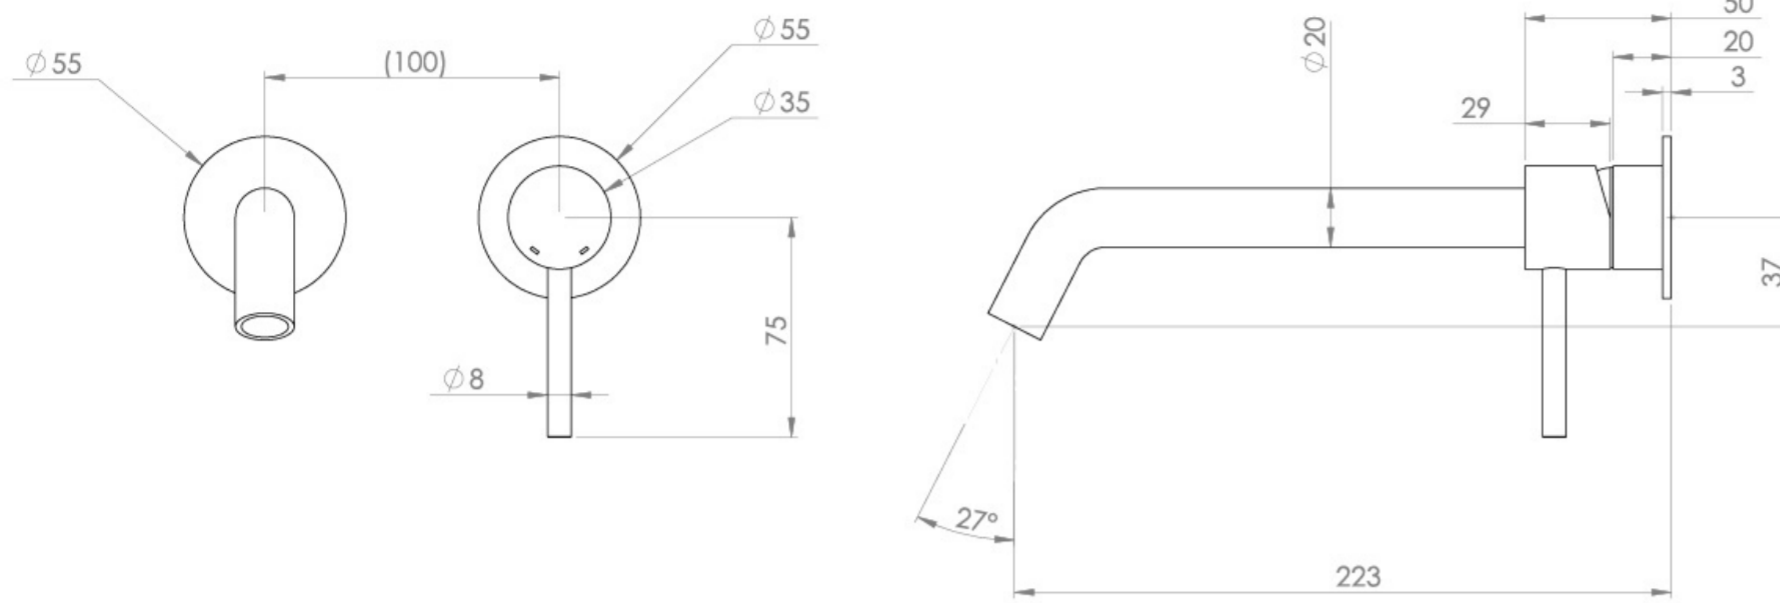

## PRODUCT INFORMATION

<b>Height:</b>	103mm
<b>Width:</b>	155mm
<b>Depth:</b>	233mm
<b>Finish:</b>	Satin Black (PVD)
<b>Product Type:</b>	Wall Mounted Basin Mixer Tap
<b>Material</b>	Brass
<b>Waste</b>	Not included, purchase separately
<b>Guarantee</b>	5 years
<b>Spout Projection (mm)</b>	223

# FLOW RATE

- 1 Bar - Flowrate: 3.9 l/min
- 2 Bar - Flowrate: 4.18 l/min
- 3 Bar - Flowrate: 4.18 l/min
- 5 Bar - Flowrate: 4.69 l/min

Saneux reserves the right to alter the specifications and product range without prior notice. Dimensions are given as a guide only. Dimensions should not be used for surrounding furniture, fixtures and fittings until the product is on site.