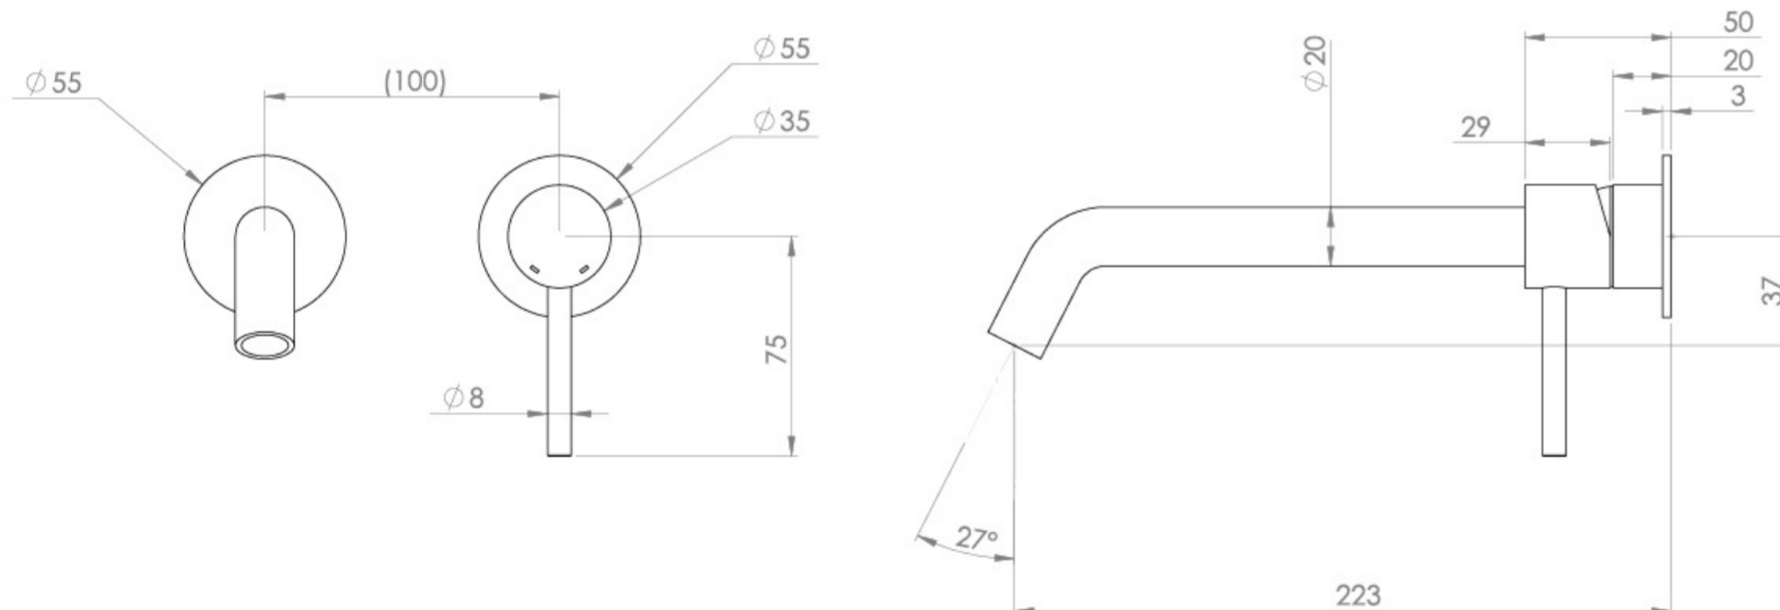

COS 2 PLATE WALL MOUNTED KIT - W/ LONG SPOUT (220MM) W/ CLASSIC HANDLE - SATIN BLACK (PVD)

PRODUCT INFORMATION

Finish:	Satin Black (PVD)
Material	Brass
Waste	Not included, purchase separately
Guarantee	5 years
Spout Projection (mm)	223

Product Code: CO305L.SB

TECHNICAL DRAWING

Saneux reserves the right to alter the specifications and product range without prior notice. Dimensions are given as a guide only. Dimensions should not be used for surrounding furniture, fixtures and fittings until the product is on site.

<https://saneux.com/products/cos-2-plate-wall-mounted-kit-w-long-spout-220mm-w-classic-handle-satin-black-pvd>