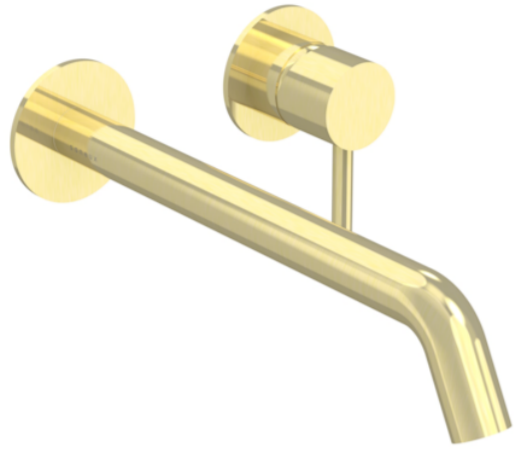

# COS 2 PLATE WALL MOUNTED KIT - W/ LONG SPOUT (220MM) W/ CLASSIC HANDLE - BRUSHED BRASS (PVD)

**Product Code:** CO305L.BB

## PRODUCT INFORMATION

<b>Height:</b>	103mm
<b>Width:</b>	155mm
<b>Depth:</b>	233mm
<b>Finish:</b>	Brushed Brass (PVD)
<b>Product Type:</b>	Wall Mounted Basin Mixer Tap
<b>Material</b>	Brass
<b>Waste</b>	Not included, purchase separately
<b>Guarantee</b>	5 years
<b>Spout Projection (mm)</b>	223

## DESCRIPTION

The new Cos basin mixer collection showcases a sleek, streamlined body with an intricately designed spout. It offers three distinct handle options—Classic, Knurled, and Fluted—each available in five stunning finishes: Chrome, Brushed Brass, Brushed Bronze, Brushed Nickel, and Satin Black.

The colored finishes utilize a PVD coating, ensuring superior quality and long-lasting durability.

This wall-mounted basin mixer is available with short, standard, and long spouts, and is designed for use with a basin that has a 0 tap hole or a sit-on basin.