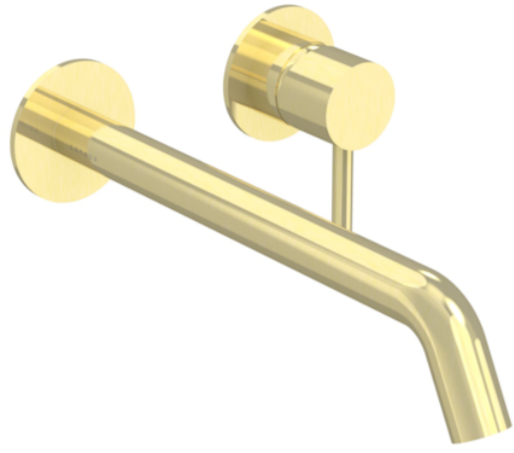

COS 2 PLATE WALL MOUNTED KIT - W/ LONG SPOUT (220MM) W/ CLASSIC HANDLE - BRUSHED BRASS (PVD)

Product Code: CO305L.BB

PRODUCT INFORMATION

Height:	103mm
Width:	155mm
Depth:	233mm
Finish:	Brushed Brass (PVD)
Product Type:	Wall Mounted Basin Mixer Tap
Material	Brass
Waste	Not included, purchase separately
Guarantee	5 years
Spout Projection (mm)	223

DESCRIPTION

The new Cos basin mixer collection showcases a sleek, streamlined body with an intricately designed spout. It offers three distinct handle options—Classic, Knurled, and Fluted—each available in five stunning finishes: Chrome, Brushed Brass, Brushed Bronze, Brushed Nickel, and Satin Black.

The colored finishes utilize a PVD coating, ensuring superior quality and long-lasting durability.

This wall-mounted basin mixer is available with short, standard, and long spouts, and is designed for use with a basin that has a 0 tap hole or a sit-on basin.

<https://saneux.com/products/cos-2-plate-wall-mounted-kit-w-long-spout-220mm-w-classic-handle-brushed-brass-pvd>