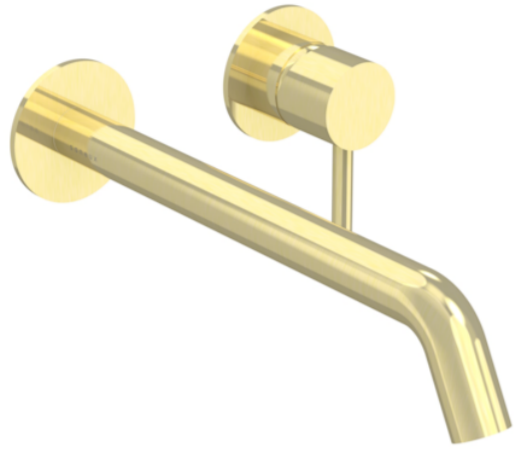

# COS 2 PLATE WALL MOUNTED KIT - W/ LONG SPOUT (220MM) W/ CLASSIC HANDLE - BRUSHED BRASS (PVD)

**Product Code:** CO305L.BB

---

## PRODUCT INFORMATION

<b>Height:</b>	103mm
<b>Width:</b>	155mm
<b>Depth:</b>	233mm
<b>Finish:</b>	Brushed Brass (PVD)
<b>Product Type:</b>	Wall Mounted Basin Mixer Tap
<b>Material</b>	Brass
<b>Waste</b>	Not included, purchase separately
<b>Guarantee</b>	5 years
<b>Spout Projection (mm)</b>	223

## DESCRIPTION

The new Cos basin mixer collection showcases a sleek, streamlined body with an intricately designed spout. It offers three distinct handle options—Classic, Knurled, and Fluted—each available in five stunning finishes: Chrome, Brushed Brass, Brushed Bronze, Brushed Nickel, and Satin Black.

The colored finishes utilize a PVD coating, ensuring superior quality and long-lasting durability.

This wall-mounted basin mixer is available with short, standard, and long spouts, and is designed for use with a basin that has a 0 tap hole or a sit-on basin.