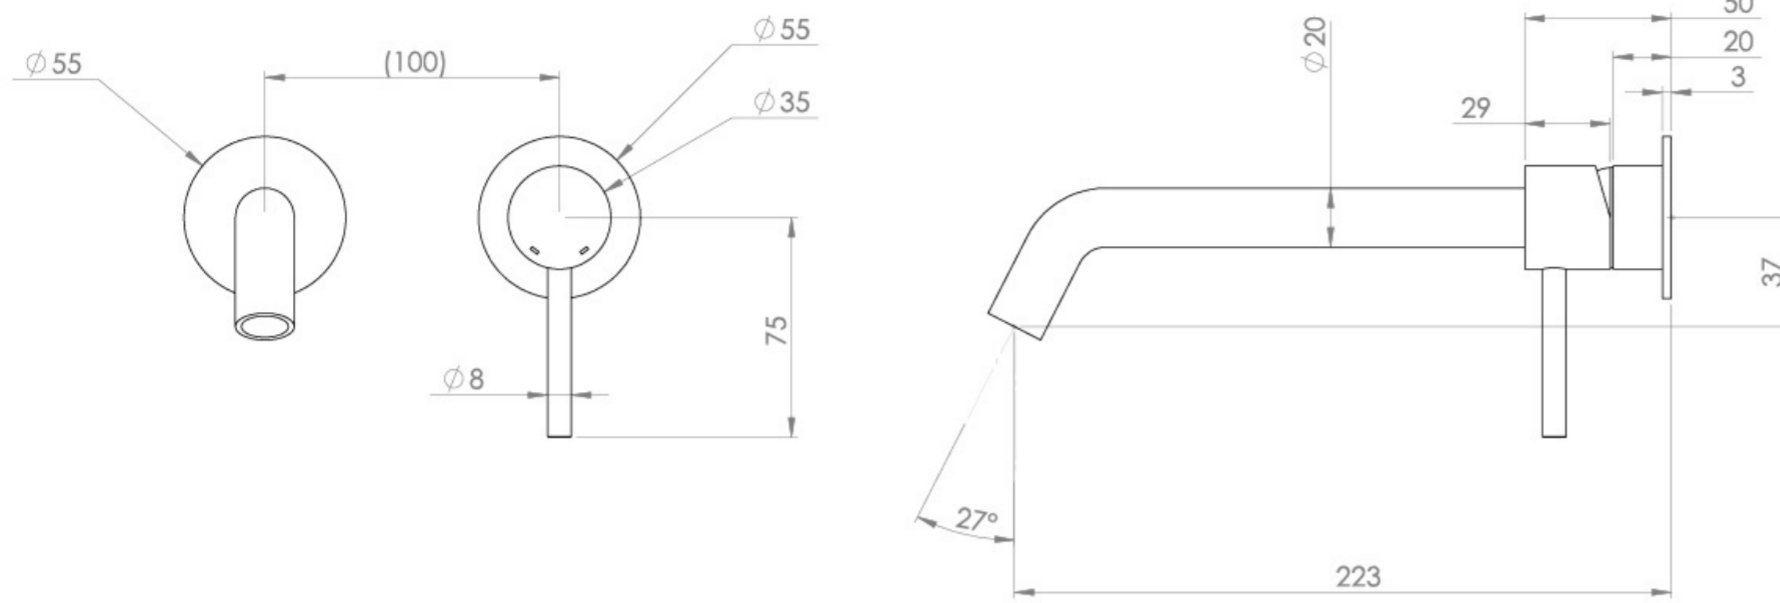

TECHNICAL DRAWING

FLOW RATE

- 1 Bar - Flowrate: 3.9 l/min
- 2 Bar - Flowrate: 4.18 l/min
- 3 Bar - Flowrate: 4.18 l/min
- 5 Bar - Flowrate: 4.69 l/min

Saneux reserves the right to alter the specifications and product range without prior notice. Dimensions are given as a guide only. Dimensions should not be used for surrounding furniture, fixtures and fittings until the product is on site.

<https://saneux.com/products/cos-2-plate-wall-mounted-kit-w-long-spout-220mm-w-classic-handle-brushed-brass-pvd>