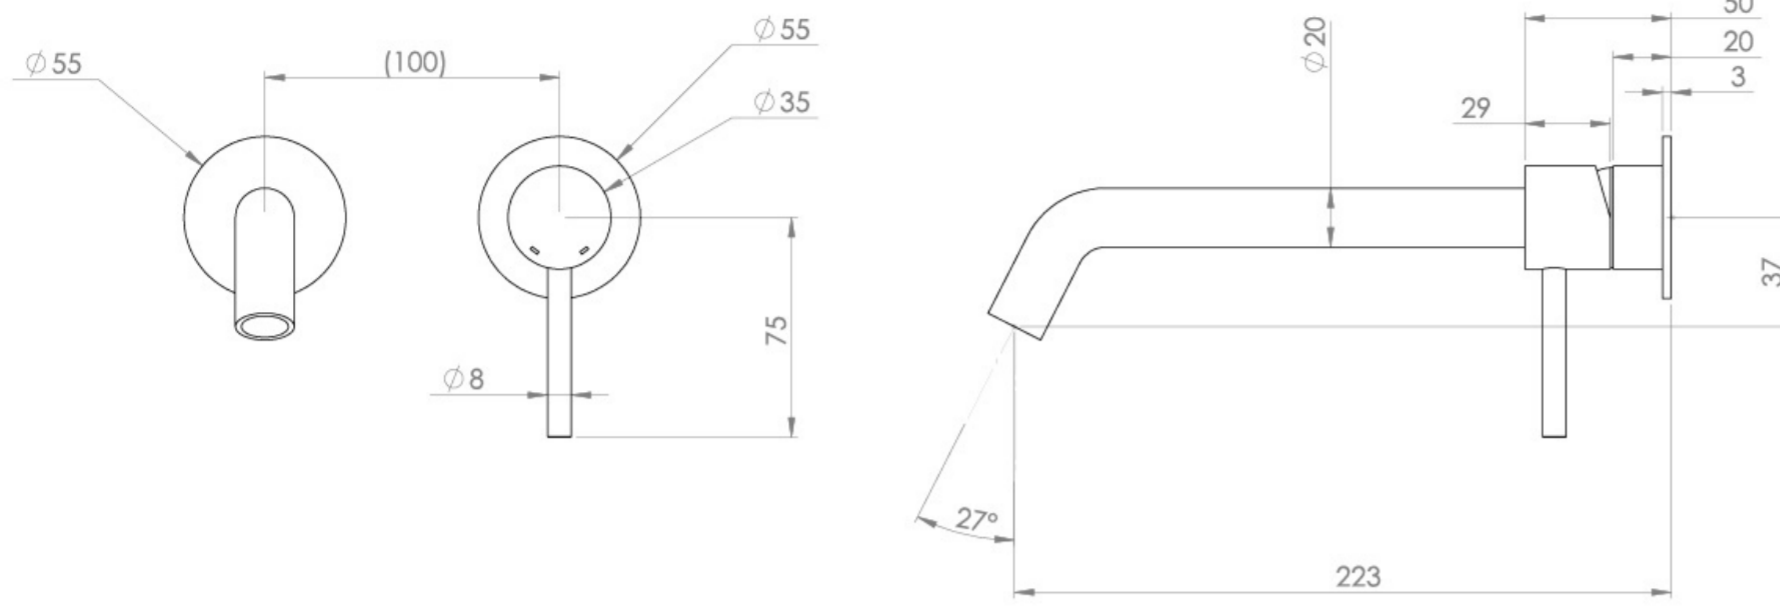

COS 2 PLATE WALL MOUNTED KIT - W/ LONG SPOUT (220MM) W/ CLASSIC HANDLE - BRUSHED BRASS (PVD)

Product Code: CO305L.BB

PRODUCT INFORMATION

Height:	103mm
Width:	155mm
Depth:	233mm
Finish:	Brushed Brass (PVD)
Product Type:	Wall Mounted Basin Mixer Tap
Material	Brass
Waste	Not included, purchase separately
Guarantee	5 years
Spout Projection (mm)	223

The colored finishes utilize a PVD coating, ensuring superior quality and long-lasting durability.

This wall-mounted basin mixer is available with short, standard, and long spouts, and is designed for use with a basin that has a 0 tap hole or a sit-on basin.

Waste to be purchased separately.

TECHNICAL DRAWING

FLOW RATE

- 1 Bar - Flowrate: 3.9 l/min
- 2 Bar - Flowrate: 4.18 l/min
- 3 Bar - Flowrate: 4.18 l/min
- 5 Bar - Flowrate: 4.69 l/min

Saneux reserves the right to alter the specifications and product range without prior notice. Dimensions are given as a guide only. Dimensions should not be used for surrounding furniture, fixtures and fittings until the product is on site.