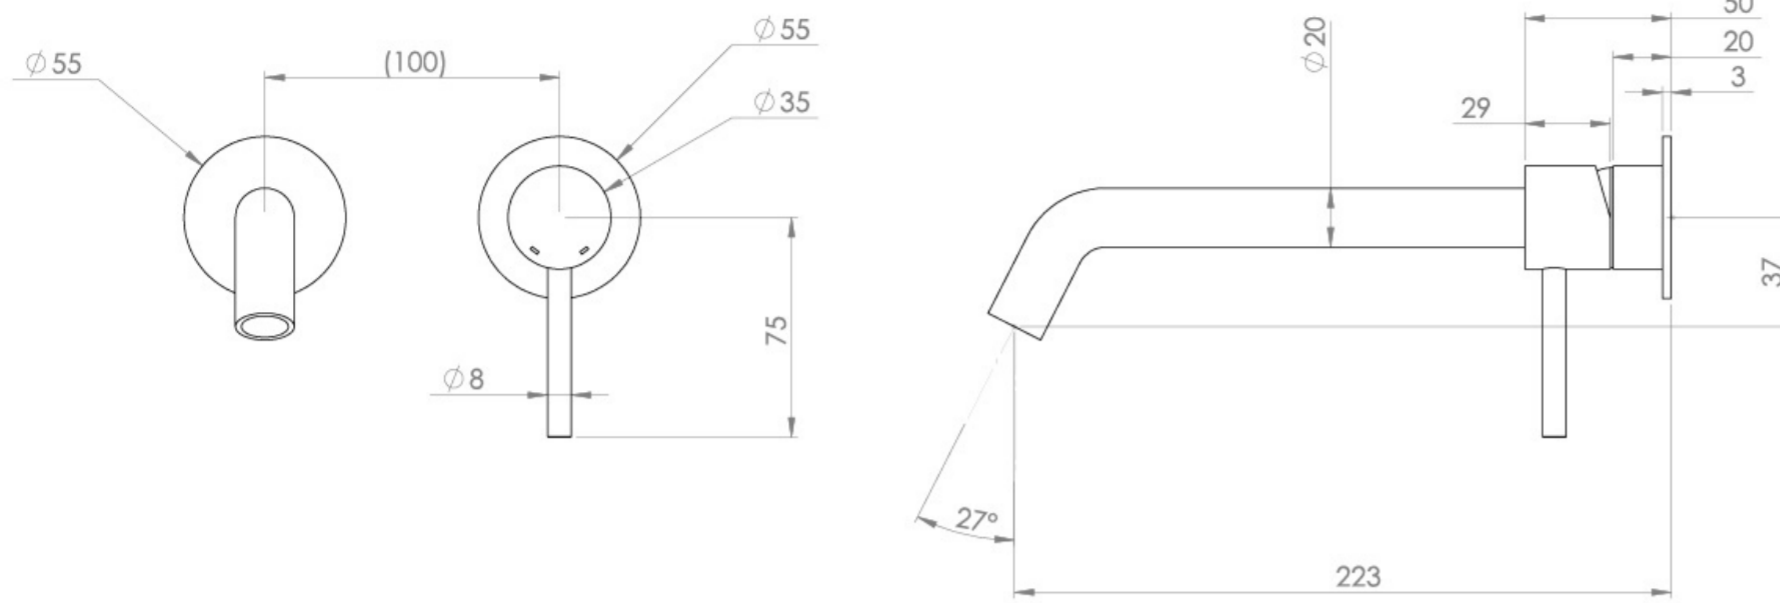

### PRODUCT INFORMATION

|                              |                                   |
|------------------------------|-----------------------------------|
| <b>Height:</b>               | 103mm                             |
| <b>Width:</b>                | 155mm                             |
| <b>Depth:</b>                | 233mm                             |
| <b>Finish:</b>               | Chrome                            |
| <b>Product Type:</b>         | Wall Mounted Basin Mixer Tap      |
| <b>Material</b>              | Brass                             |
| <b>Waste</b>                 | Not included, purchase separately |
| <b>Guarantee</b>             | 5 years                           |
| <b>Spout Projection (mm)</b> | 223                               |

# FLOW RATE

- 1 Bar - Flowrate: 3.9 l/min
- 2 Bar - Flowrate: 4.18 l/min
- 3 Bar - Flowrate: 4.18 l/min
- 5 Bar - Flowrate: 4.69 l/min

Saneux reserves the right to alter the specifications and product range without prior notice. Dimensions are given as a guide only. Dimensions should not be used for surrounding furniture, fixtures and fittings until the product is on site.