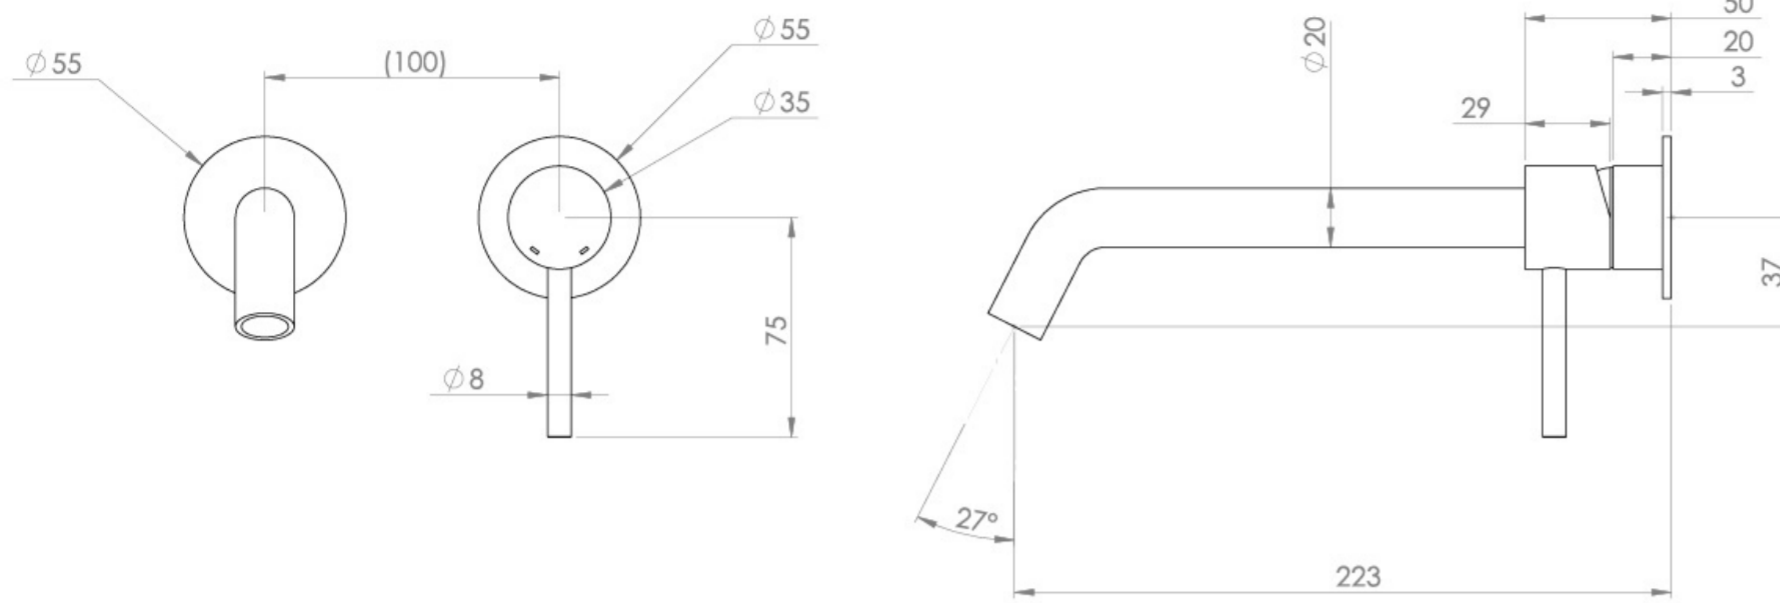

### PRODUCT INFORMATION

<b>Height:</b>	103mm
<b>Width:</b>	155mm
<b>Depth:</b>	233mm
<b>Finish:</b>	Chrome
<b>Product Type:</b>	Wall Mounted Basin Mixer Tap
<b>Material</b>	Brass
<b>Waste</b>	Not included, purchase separately
<b>Guarantee</b>	5 years
<b>Spout Projection (mm)</b>	223

# FLOW RATE

- 1 Bar - Flowrate: 3.9 l/min
- 2 Bar - Flowrate: 4.18 l/min
- 3 Bar - Flowrate: 4.18 l/min
- 5 Bar - Flowrate: 4.69 l/min

Saneux reserves the right to alter the specifications and product range without prior notice. Dimensions are given as a guide only. Dimensions should not be used for surrounding furniture, fixtures and fittings until the product is on site.