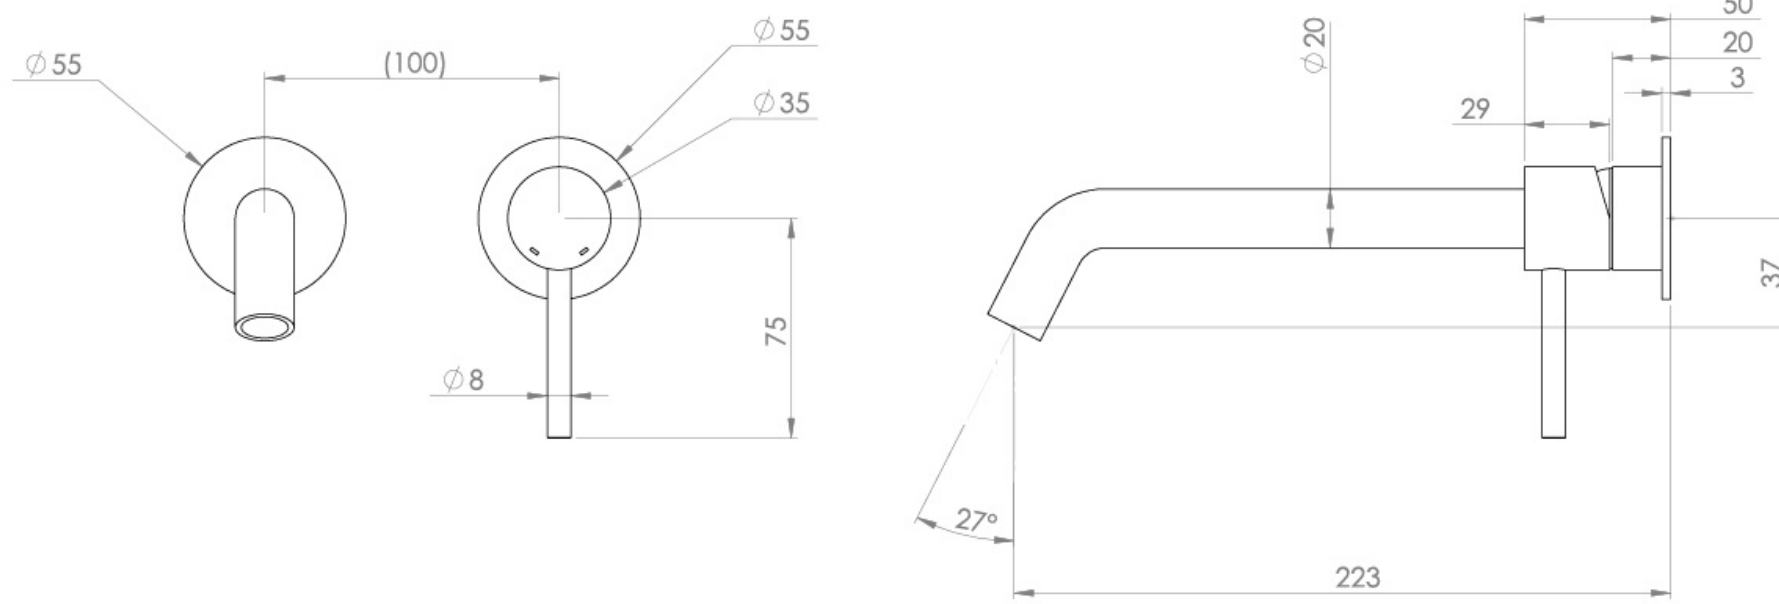

COS 2 PLATE WALL MOUNTED KIT - W/ LONG SPOUT (220MM) W/ CLASSIC HANDLE - CHROME

Product Code: CO305L

PRODUCT INFORMATION

Height:	103mm
Width:	155mm
Depth:	233mm
Finish:	Chrome
Product Type:	Wall Mounted Basin Mixer Tap
Material	Brass
Waste	Not included, purchase separately
Guarantee	5 years
Spout Projection (mm)	223

The colored finishes utilize a PVD coating, ensuring superior quality and long-lasting durability.

This wall-mounted basin mixer is available with short, standard, and long spouts, and is designed for use with a basin that has a 0 tap hole or a sit-on basin.

Waste to be purchased separately.

TECHNICAL DRAWING

FLOW RATE

- 1 Bar - Flowrate: 3.9 l/min
- 2 Bar - Flowrate: 4.18 l/min
- 3 Bar - Flowrate: 4.18 l/min
- 5 Bar - Flowrate: 4.69 l/min

Saneux reserves the right to alter the specifications and product range without prior notice. Dimensions are given as a guide only. Dimensions should not be used for surrounding furniture, fixtures and fittings until the product is on site.