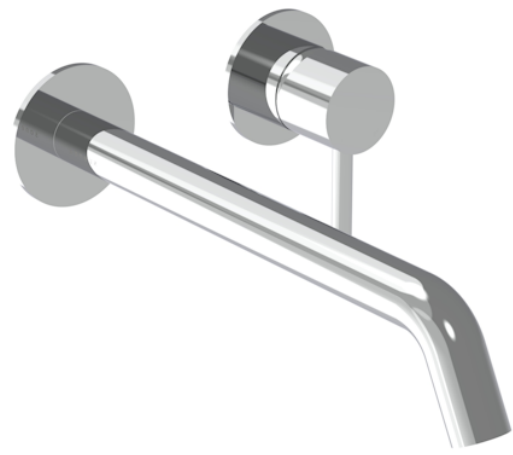

# COS 2 PLATE WALL MOUNTED KIT - W/ LONG SPOUT (220MM) W/ CLASSIC HANDLE - CHROME

## PRODUCT INFORMATION

<b>Finish:</b>	Chrome
<b>Material</b>	Brass
<b>Waste</b>	Not included, purchase separately
<b>Guarantee</b>	5 years
<b>Spout Projection (mm)</b>	223

**Product Code:** CO305L