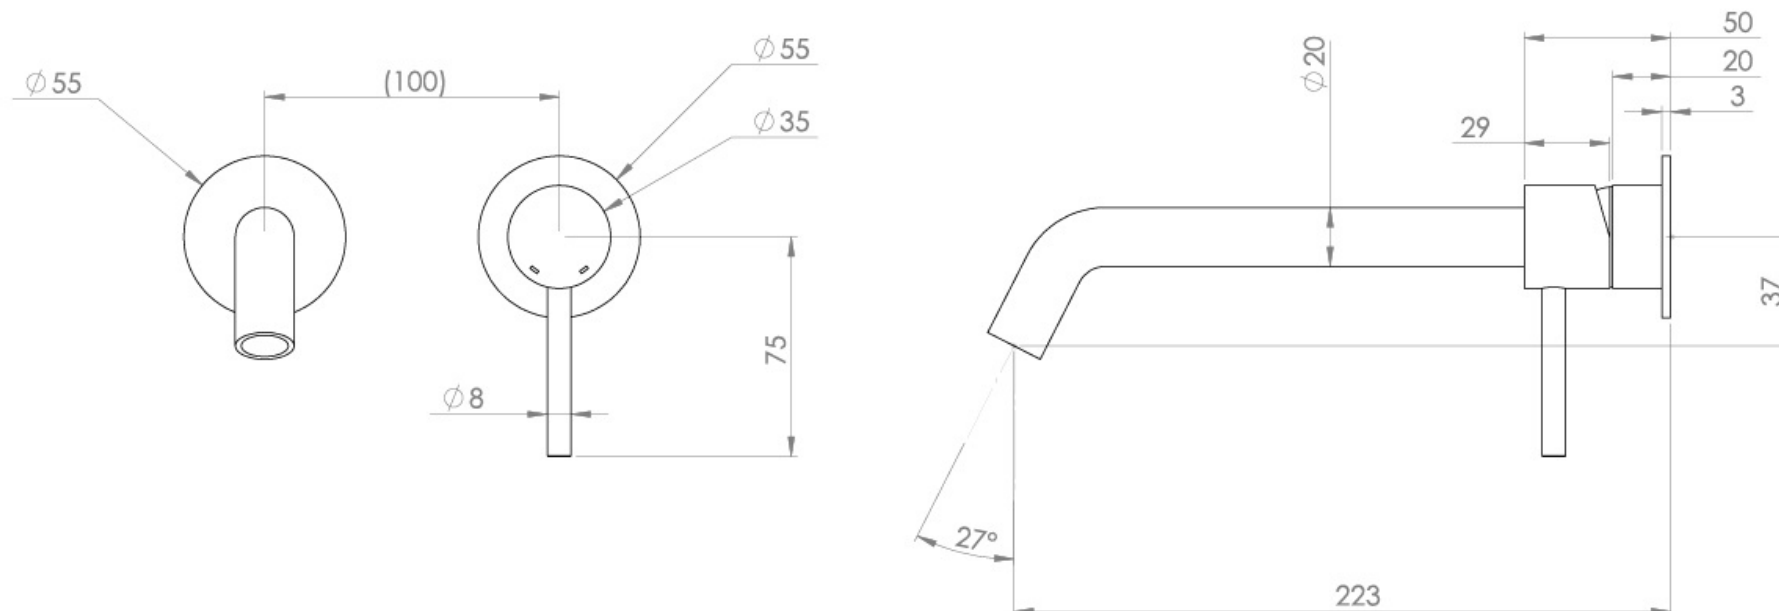

# COS 2 PLATE WALL MOUNTED KIT - W/ LONG SPOUT (220MM) W/ CLASSIC HANDLE - CHROME

## PRODUCT INFORMATION

<b>Finish:</b>	Chrome
<b>Material</b>	Brass
<b>Waste</b>	Not included, purchase separately
<b>Guarantee</b>	5 years
<b>Spout Projection (mm)</b>	223

**Product Code:** CO305L

## TECHNICAL DRAWING

Saneux reserves the right to alter the specifications and product range without prior notice. Dimensions are given as a guide only. Dimensions should not be used for surrounding furniture, fixtures and fittings until the product is on site.