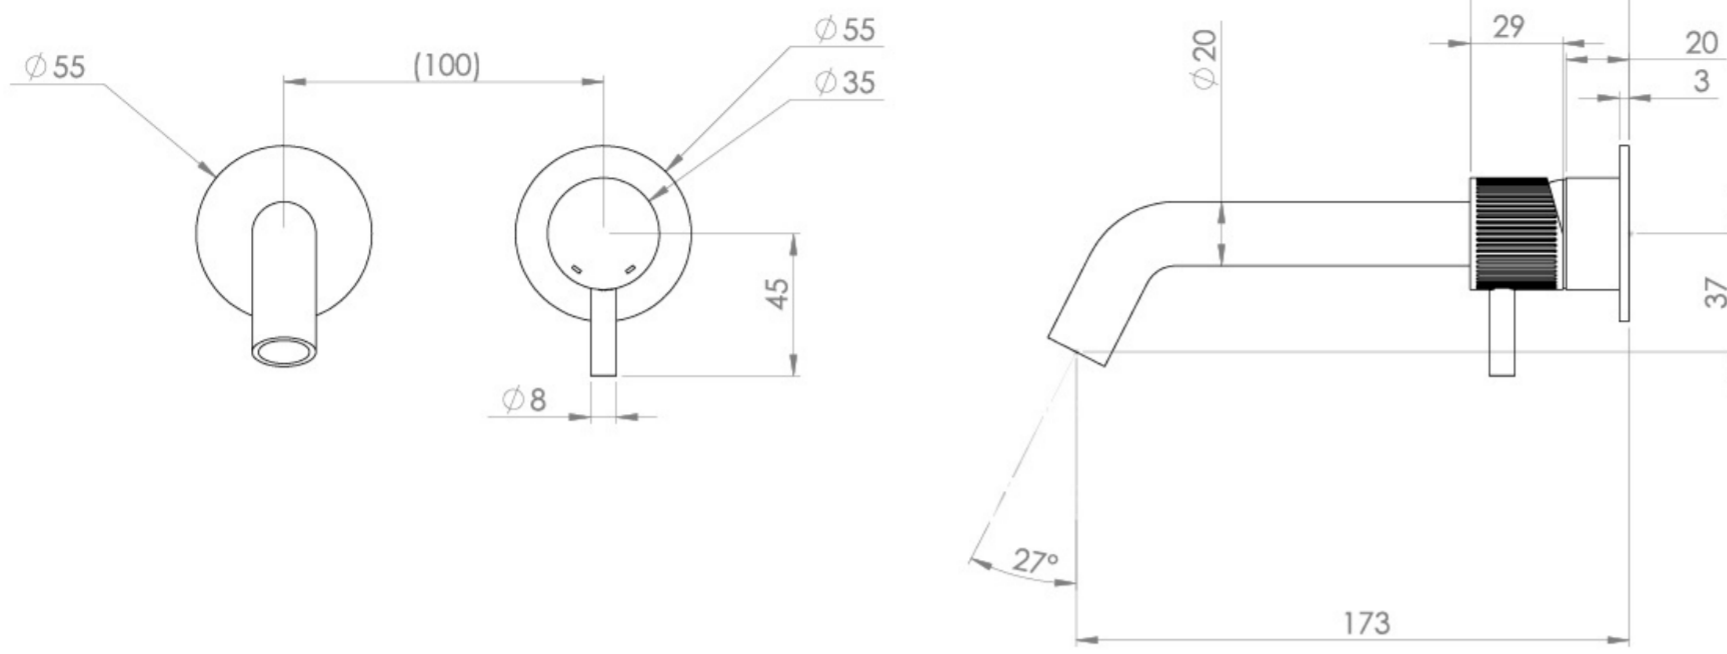

## PRODUCT INFORMATION

<b>Height:</b>	103mm
<b>Width:</b>	155mm
<b>Depth:</b>	183mm
<b>Finish:</b>	Brushed Bronze (PVD)
<b>Product Type:</b>	Wall Mounted Basin Mixer Tap
<b>Material</b>	Brass
<b>Waste</b>	Not included, purchase separately
<b>Guarantee</b>	5 years
<b>Spout Projection (mm)</b>	173

The colored finishes utilize a PVD coating, ensuring superior quality and long-lasting durability.

This wall-mounted basin mixer is available with short, standard, and long spouts, and is designed for use with a basin that has a 0 tap hole or a sit-on basin.

# FLOW RATE

- 1 Bar - Flowrate: 3.9 l/min
- 2 Bar - Flowrate: 4.18 l/min
- 3 Bar - Flowrate: 4.18 l/min
- 5 Bar - Flowrate: 4.69 l/min

Saneux reserves the right to alter the specifications and product range without prior notice. Dimensions are given as a guide only. Dimensions should not be used for surrounding furniture, fixtures and fittings until the product is on site.