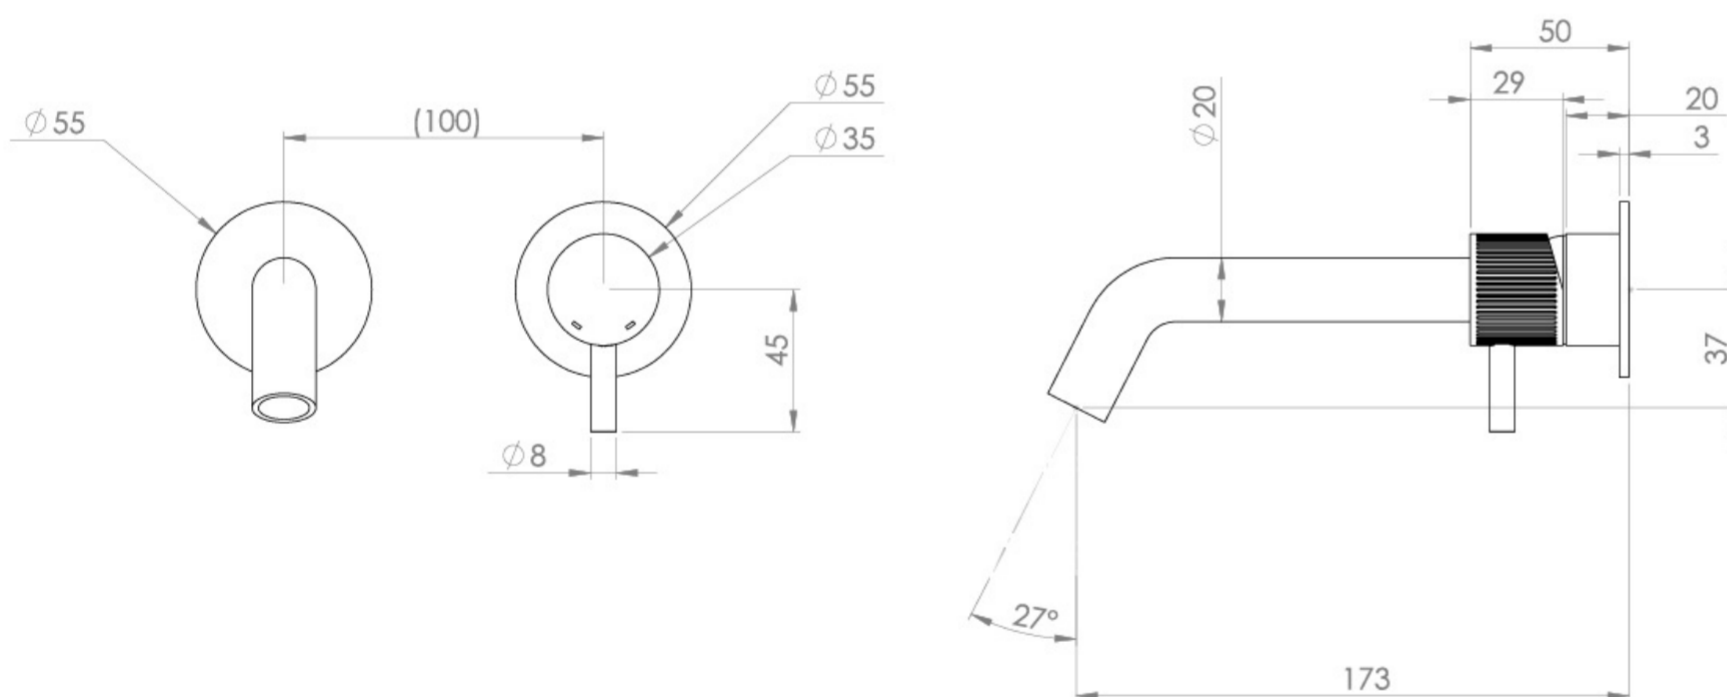

COS 2 PLATE WALL MOUNTED KIT - W/ CLASSIC SPOUT (170MM) W/ FLUTED HANDLE - SATIN BLACK (PVD)

PRODUCT INFORMATION

Finish:	Satin Black (PVD)
Material	Brass
Waste	Not included, purchase separately
Guarantee	5 years
Spout Projection (mm)	173

Product Code: CO305.FSB

TECHNICAL DRAWING

Saneux reserves the right to alter the specifications and product range without prior notice. Dimensions are given as a guide only. Dimensions should not be used for surrounding furniture, fixtures and fittings until the product is on site.