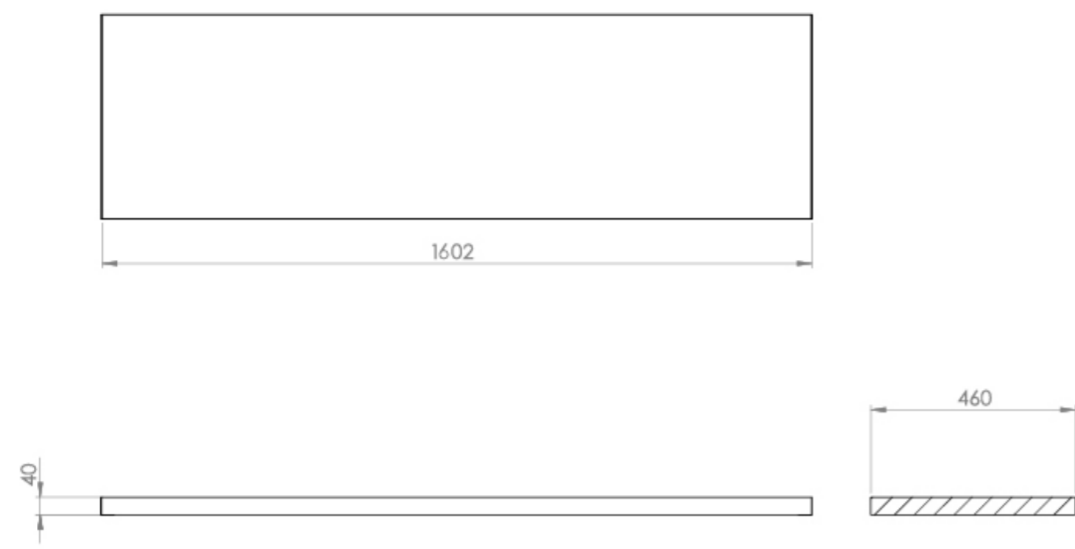

TECHNICAL DRAWING

Saneux reserves the right to alter the specifications and product range without prior notice. Dimensions are given as a guide only. Dimensions should not be used for surrounding furniture, fixtures and fittings until the product is on site.

<https://saneux.com/products/uni-160cm-countertop-english-oak>