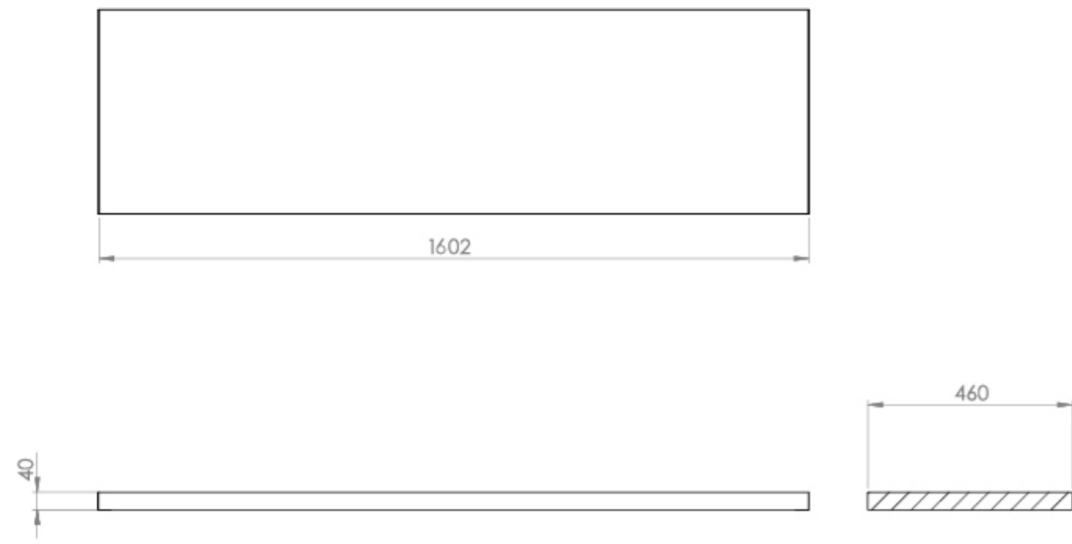

TECHNICAL DRAWING

Saneux reserves the right to alter the specifications and product range without prior notice. Dimensions are given as a guide only. Dimensions should not be used for surrounding furniture, fixtures and fittings until the product is on site.

<https://saneux.com/products/uni-160cm-countertop-english-oak>